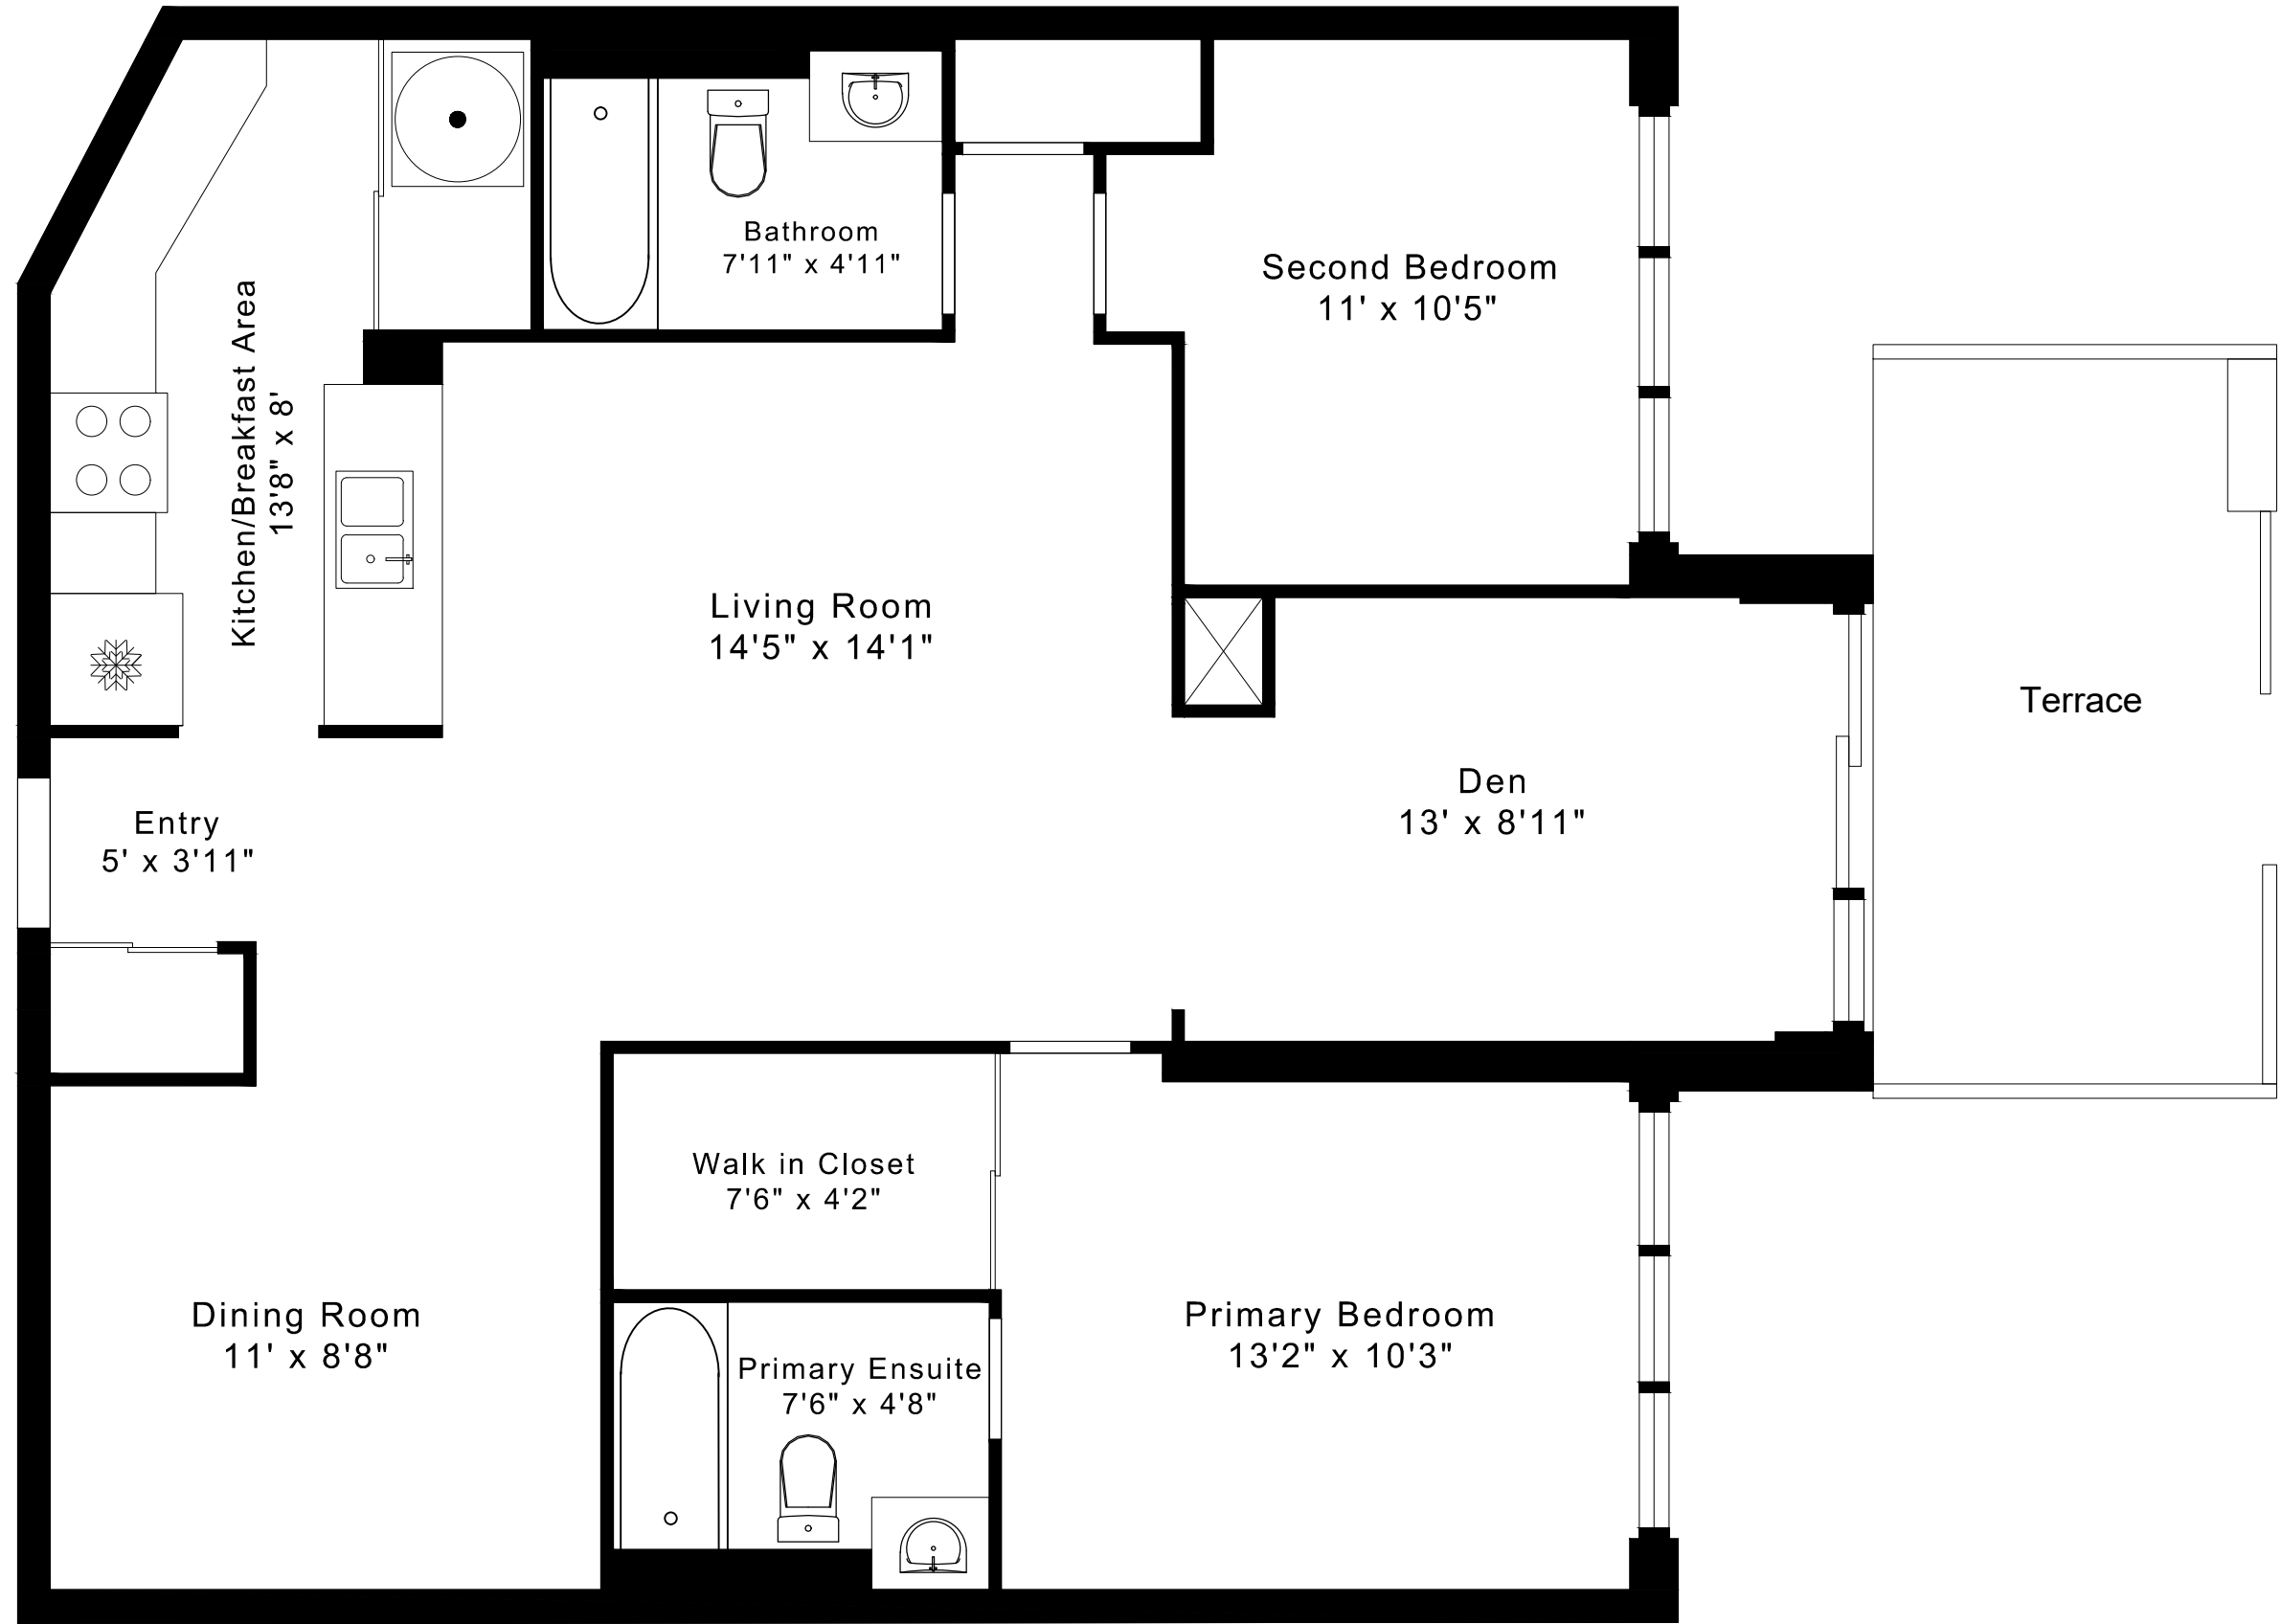

# 20 SOUTHPORT STREET UNIT 121 FLOOR PLAN

CAPTURED ON: 23 MAR 2026  
DIMENSIONS ARE APPROXIMATE AND SHOULD BE CONSIDERED  
ILLUSTRATIVE ONLY.

1181 Sq. Ft. + Terrace