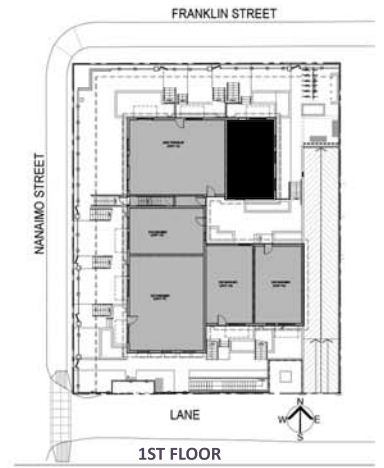

PLAN 1A

1 BEDROOM + 1 BATH
561 SF

LANACA

328 Nanaimo Street