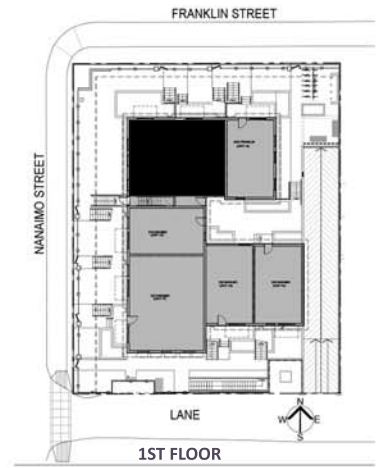

# PLAN 1C

2 BEDROOM + STORAGE + 2 BATH  
1055 SF

# LANACA

328 Nanaimo Street