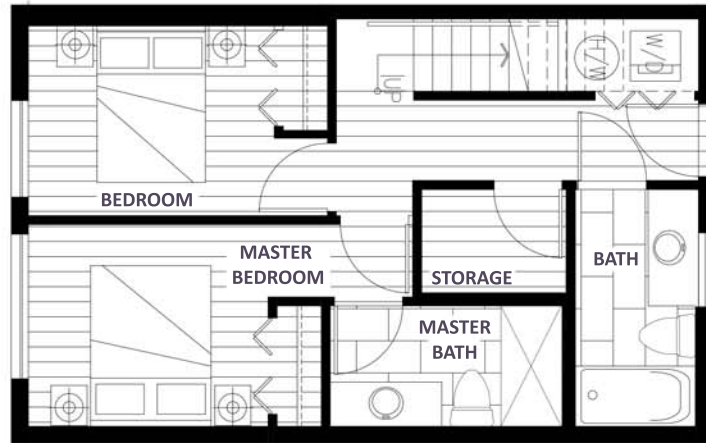

# PLAN 1D

2 BEDROOM + STORAGE + 2.5BATH  
1030 SF

# LANACA

328 Nanaimo Street