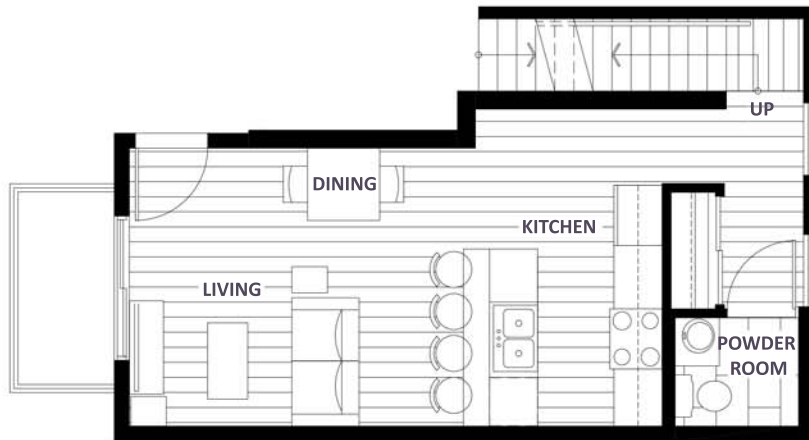

# PLAN 1D

2 BEDROOM + STORAGE + 2.5BATH  
1030 SF

# LANACA

328 Nanaimo Street