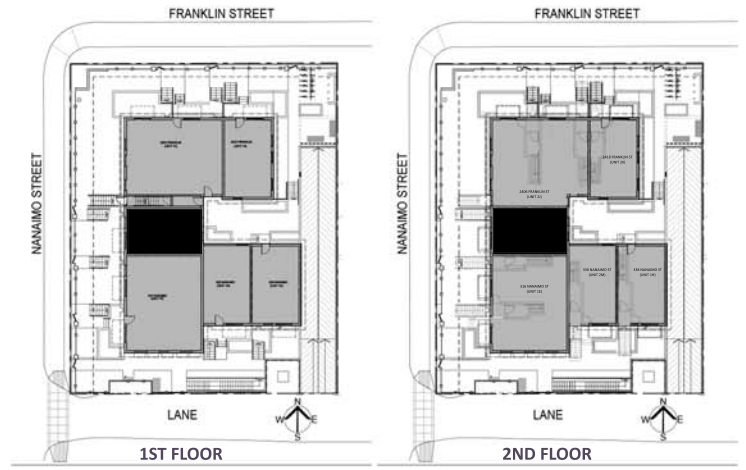

# PLAN 1D

2 BEDROOM + STORAGE + 2.5BATH  
1030 SF

# LANACA

328 Nanaimo Street