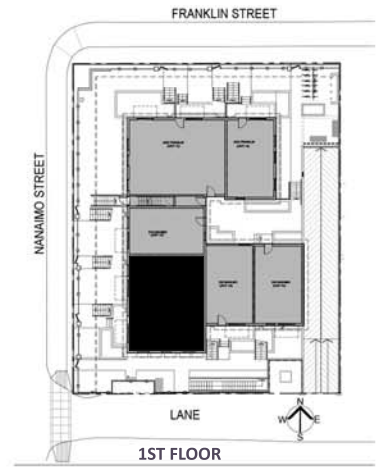

PLAN 1F

2 BEDROOM + STORAGE + 2BATH
1046 SF

LANACA

328 Nanaimo Street