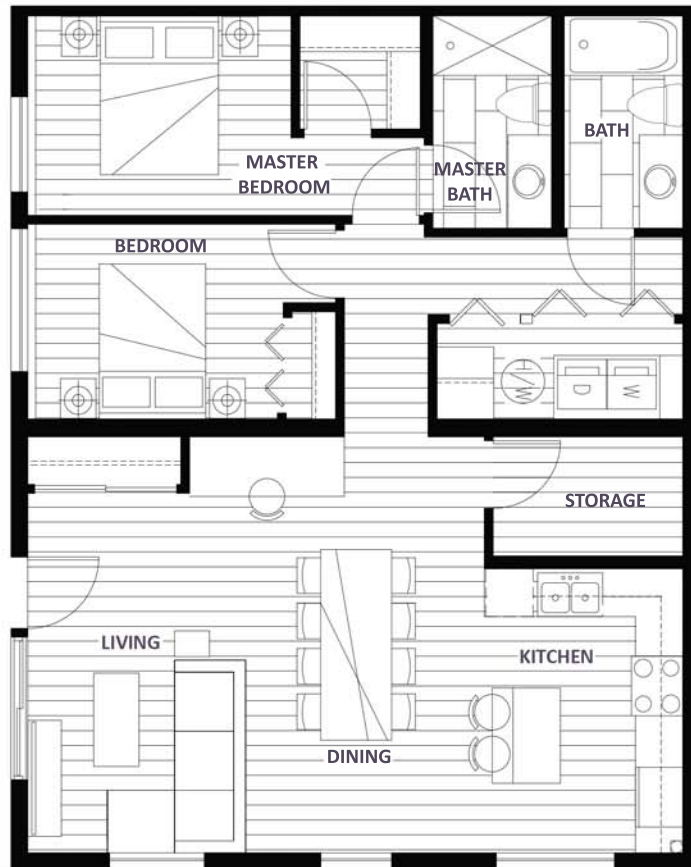

PLAN 1F

2 BEDROOM + STORAGE + 2BATH
1046 SF

LANACA

328 Nanaimo Street