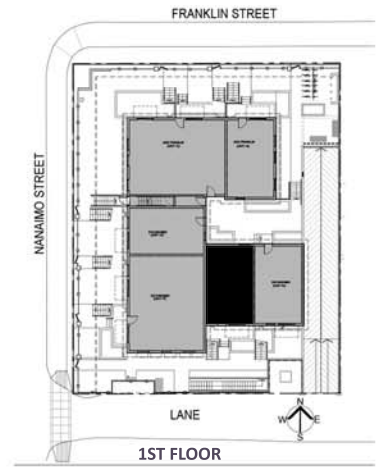

PLAN 1G

1 BEDROOM + 1BATH
547 SF

LANACA

328 Nanaimo Street