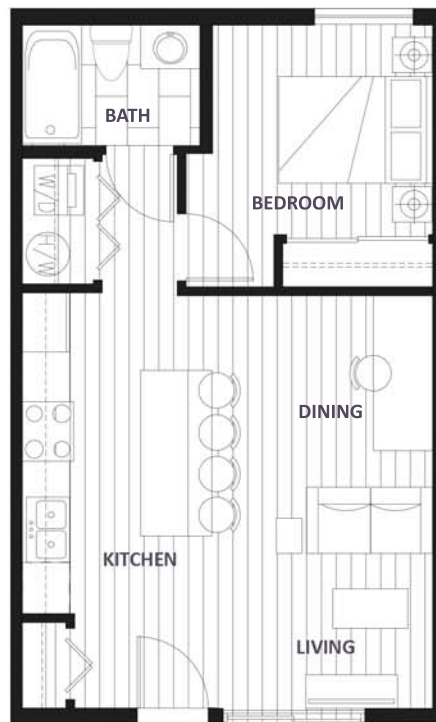

PLAN 1G

1 BEDROOM + 1BATH
547 SF

LANACA

328 Nanaimo Street