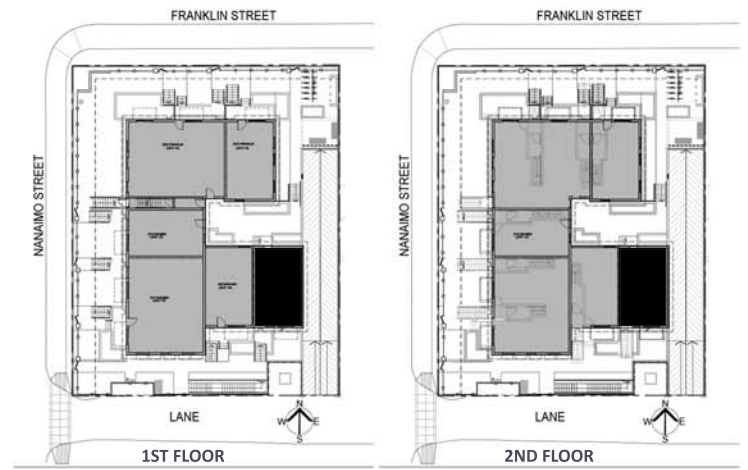

# PLAN 1H

2 BEDROOM + STORAGE + 2.5 BATH  
1109 SF

# LANACA

328 Nanaimo Street