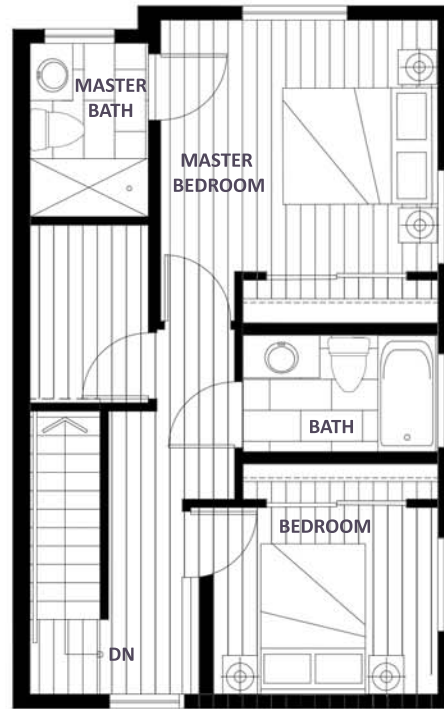

# PLAN 2A

2 BEDROOM + STORAGE + 3 BATH  
1112 SF

**LANACA**  
328 Nanaimo Street