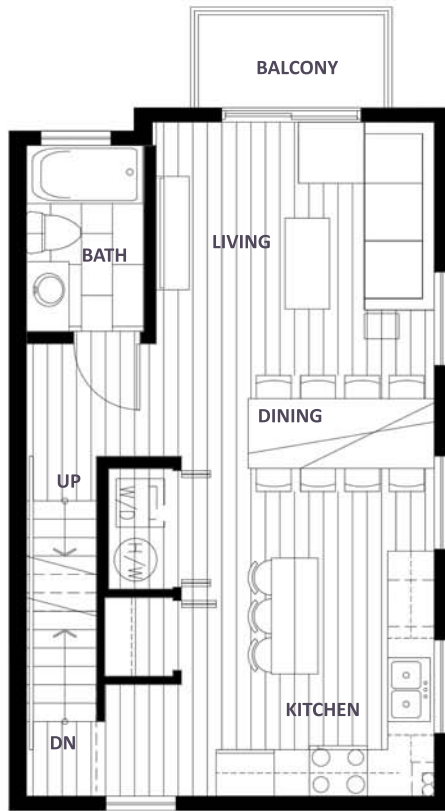

# PLAN 2A

2 BEDROOM + STORAGE + 3 BATH  
1112 SF

**LANACA**  
328 Nanaimo Street