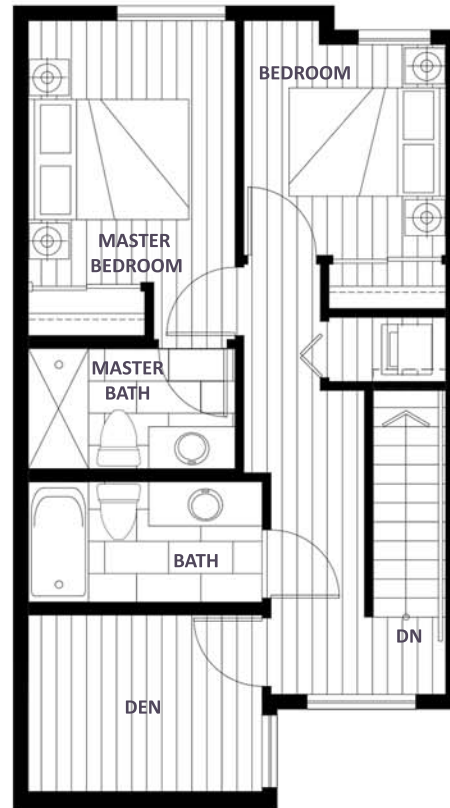

PLAN 2B

2 BEDROOM + STORAGE + DEN + 3 BATH
1130 SF

LANACA
328 Nanaimo Street