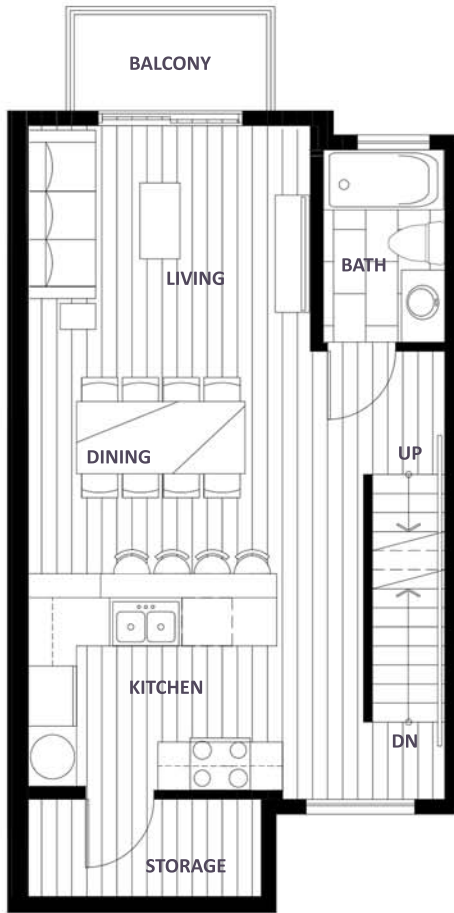

PLAN 2B

2 BEDROOM + STORAGE + DEN + 3 BATH
1130 SF

LANACA
328 Nanaimo Street