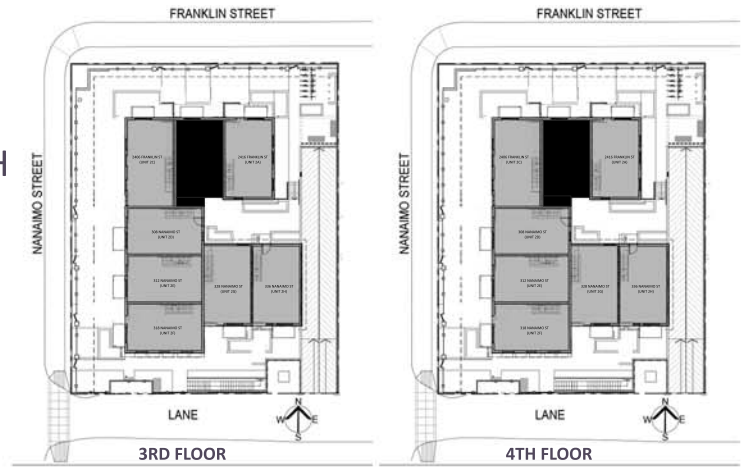

PLAN 2B

2 BEDROOM + STORAGE + DEN + 3 BATH
1130 SF

LANACA
328 Nanaimo Street