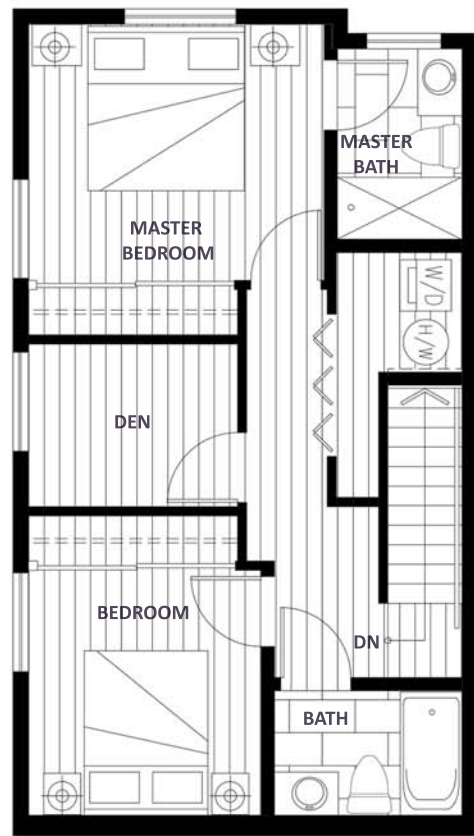

PLAN 2C

2 BEDROOM + DEN + STORAGE + 3 BATH
1216 SF

LANACA
328 Nanaimo Street