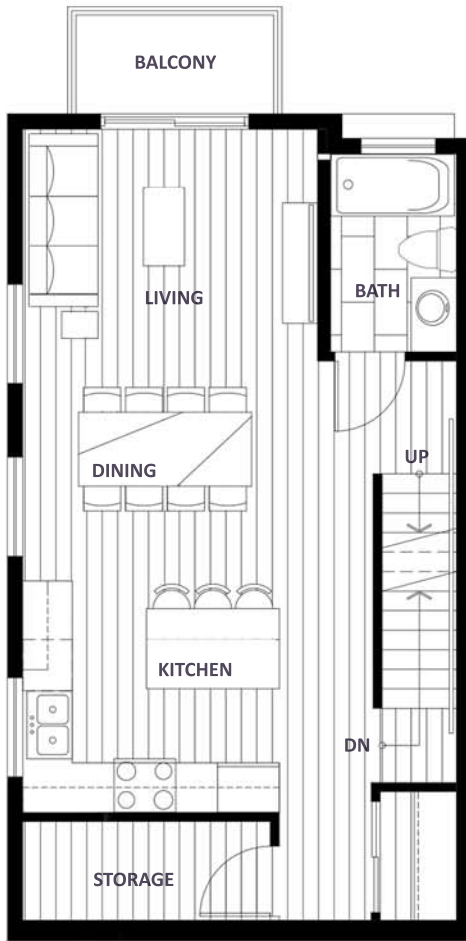

PLAN 2C

2 BEDROOM + DEN + STORAGE + 3 BATH
1216 SF

LANACA
328 Nanaimo Street