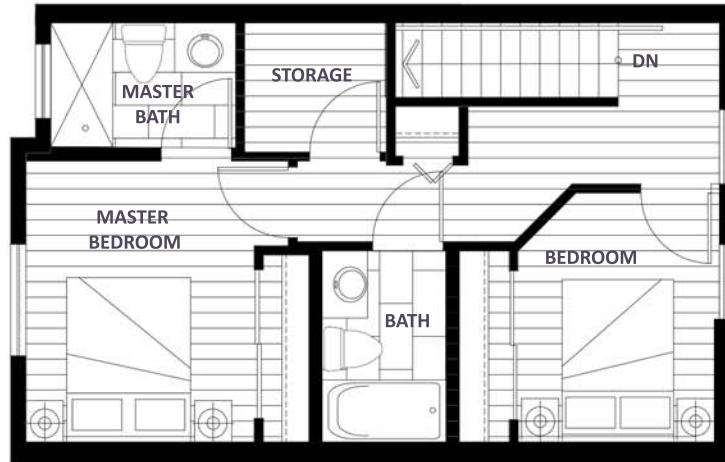

PLAN 2D

2 BEDROOM + STORAGE + 2.5 BATH
1020 SF

LANACA
328 Nanaimo Street