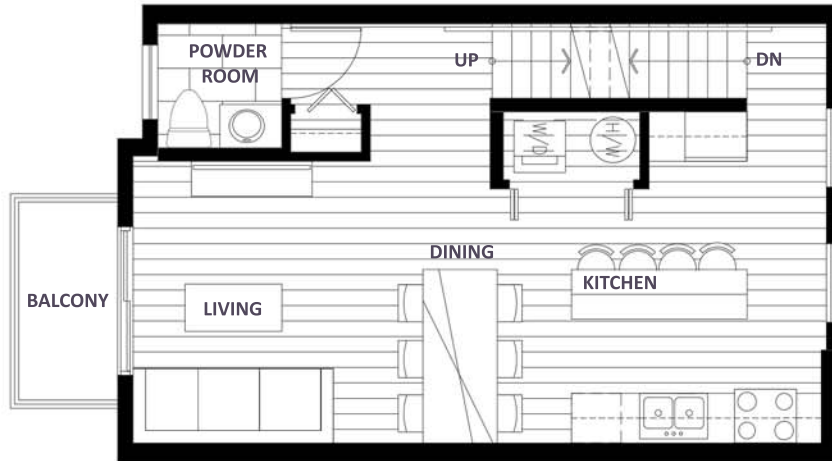

PLAN 2D

2 BEDROOM + STORAGE + 2.5 BATH
1020 SF

LANACA
328 Nanaimo Street