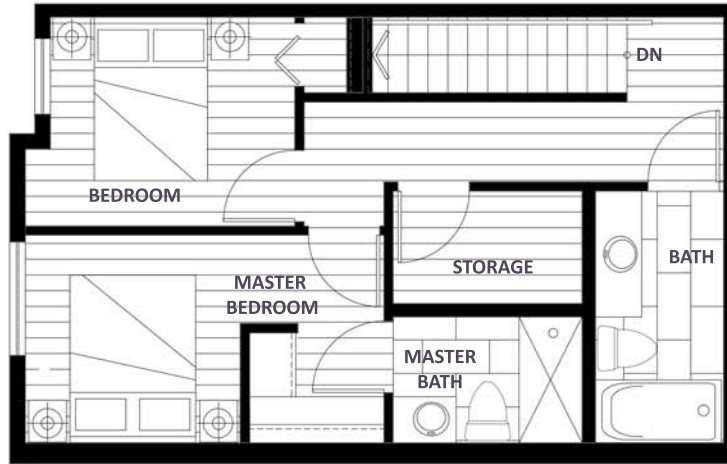

PLAN 2E

2 BEDROOM + STORAGE + 2.5 BATH
1008 SF

LANACA

328 Nanaimo Street