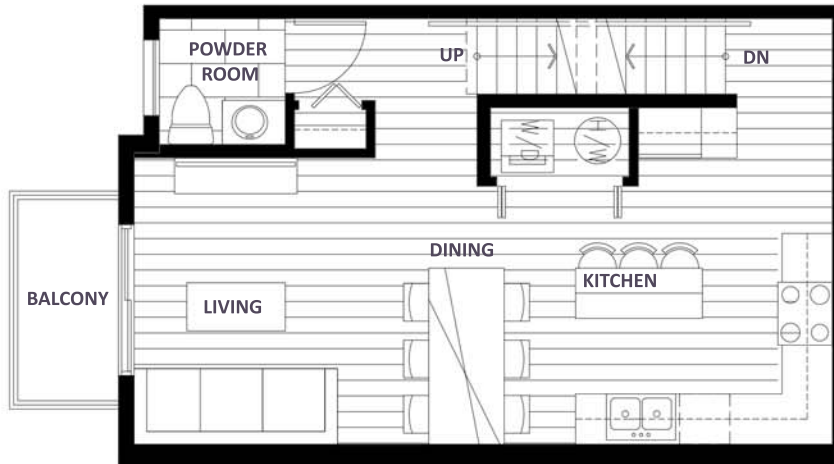

PLAN 2E

2 BEDROOM + STORAGE + 2.5 BATH
1008 SF

LANACA

328 Nanaimo Street