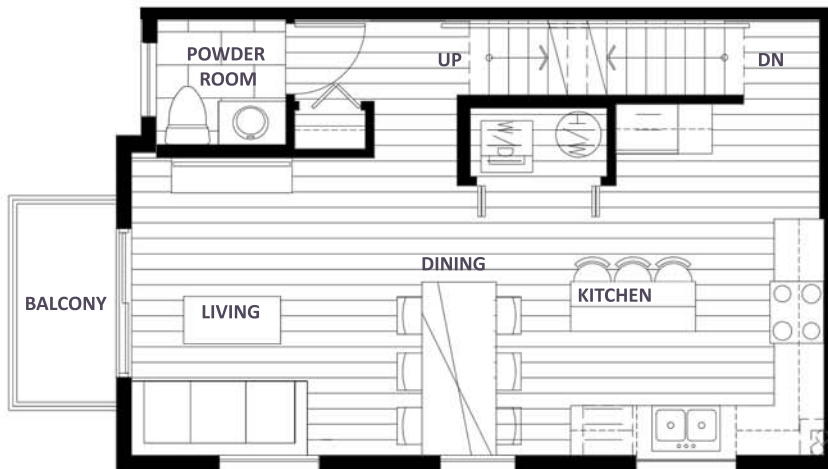

# PLAN 2F

2 BEDROOM + STORAGE + 2.5 BATH  
1066 SF

**LANACA**  
328 Nanaimo Street