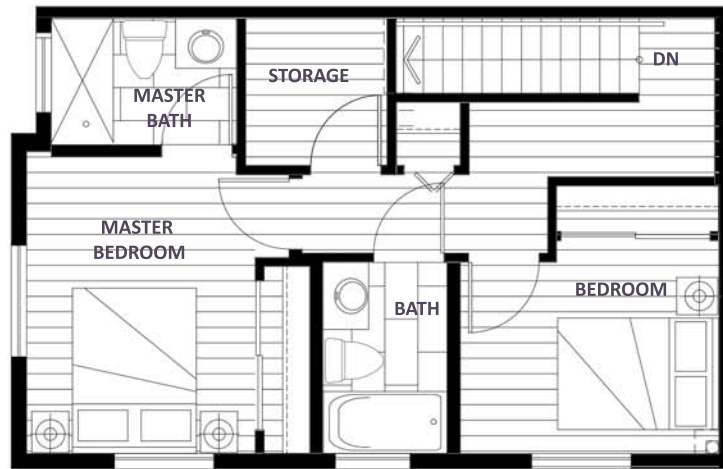

# PLAN 2F

2 BEDROOM + STORAGE + 2.5 BATH  
1066 SF

**LANACA**  
328 Nanaimo Street