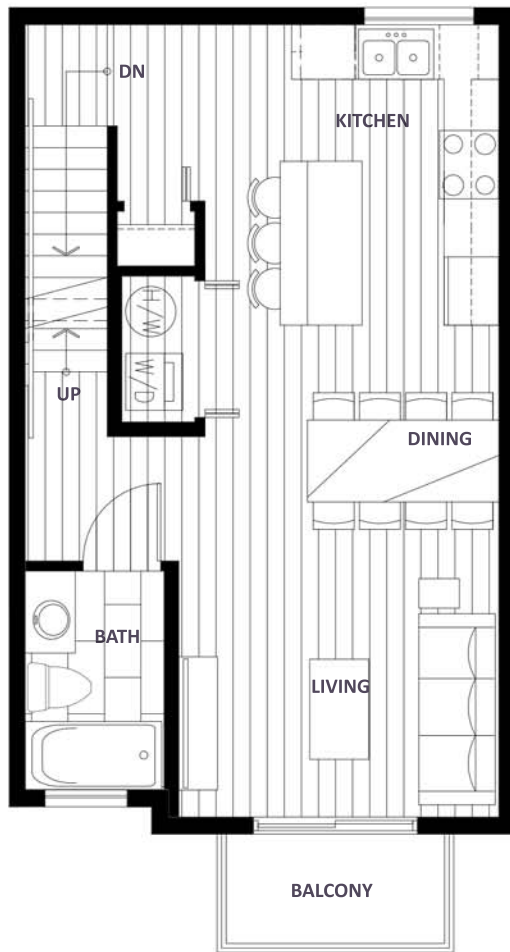

PLAN 2G

2 BEDROOM + STORAGE + 3 BATH
1085 SF

LANACA
328 Nanaimo Street