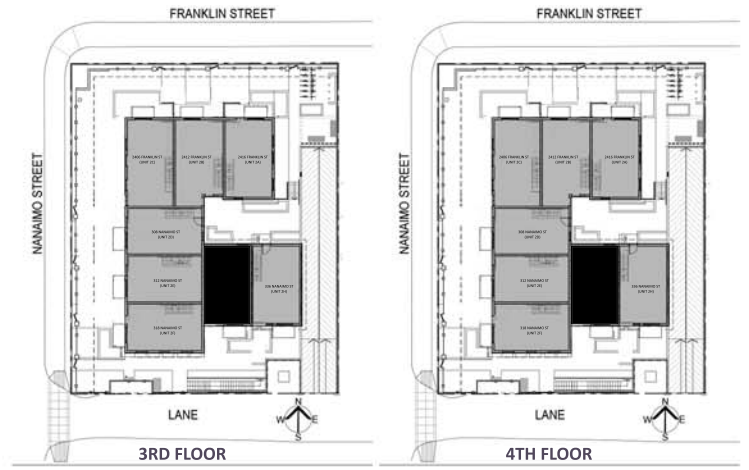

PLAN 2G

2 BEDROOM + STORAGE + 3 BATH
1085 SF

LANACA
328 Nanaimo Street