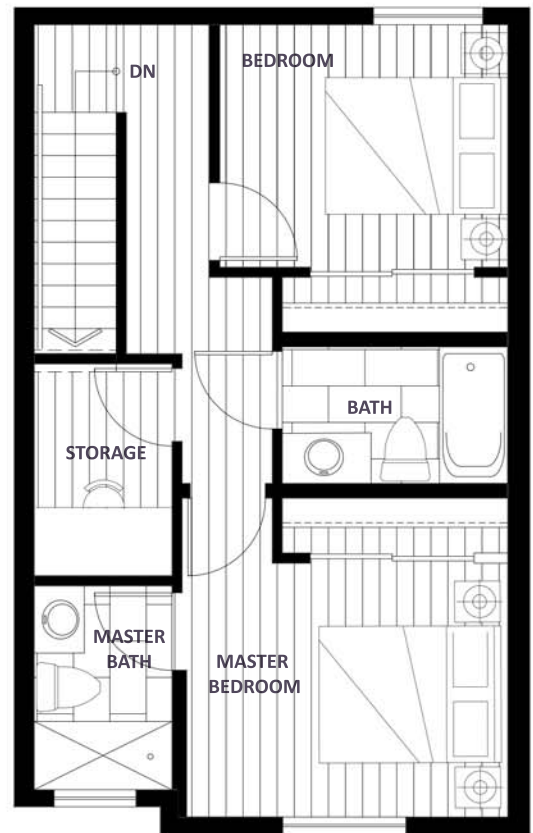

PLAN 2G

2 BEDROOM + STORAGE + 3 BATH
1085 SF

LANACA
328 Nanaimo Street