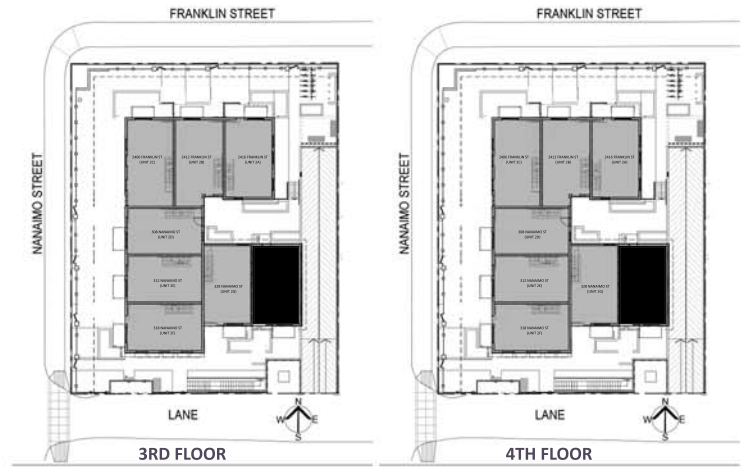

PLAN 2H

2 BEDROOM + STORAGE + 3 BATH
1101 SF

LANACA
328 Nanaimo Street