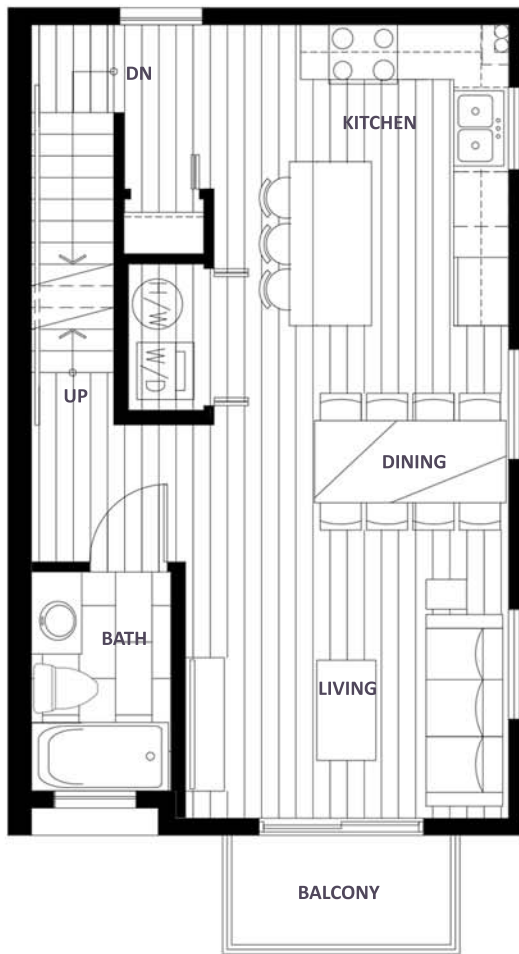

PLAN 2H

2 BEDROOM + STORAGE + 3 BATH
1101 SF

LANACA
328 Nanaimo Street