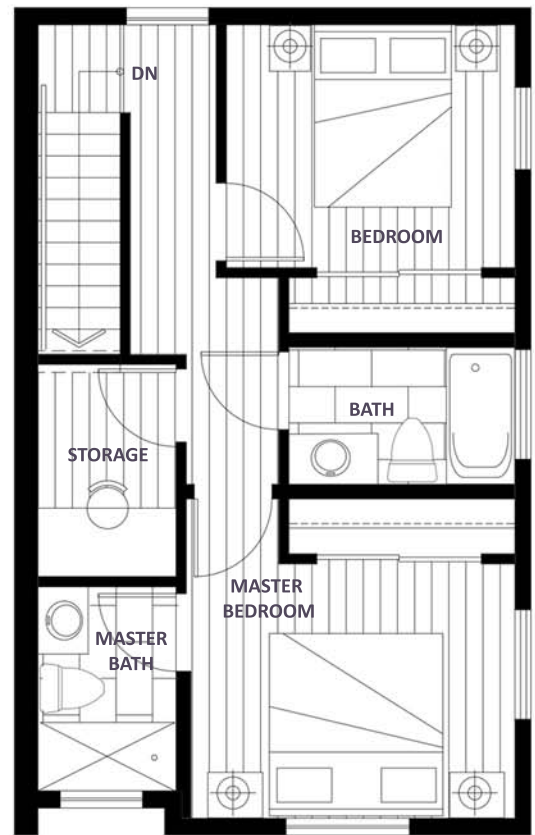

PLAN 2H

2 BEDROOM + STORAGE + 3 BATH
1101 SF

LANACA
328 Nanaimo Street