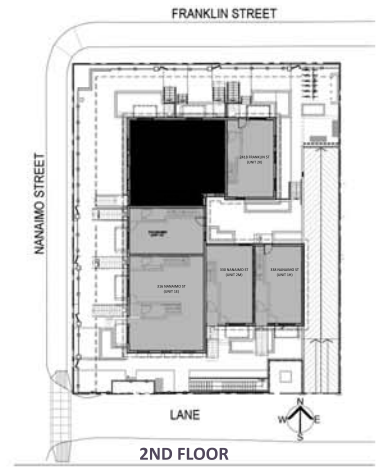

PLAN 2J

2 BEDROOM + 2 BATH
1080 SF

LANACA

328 Nanaimo Street