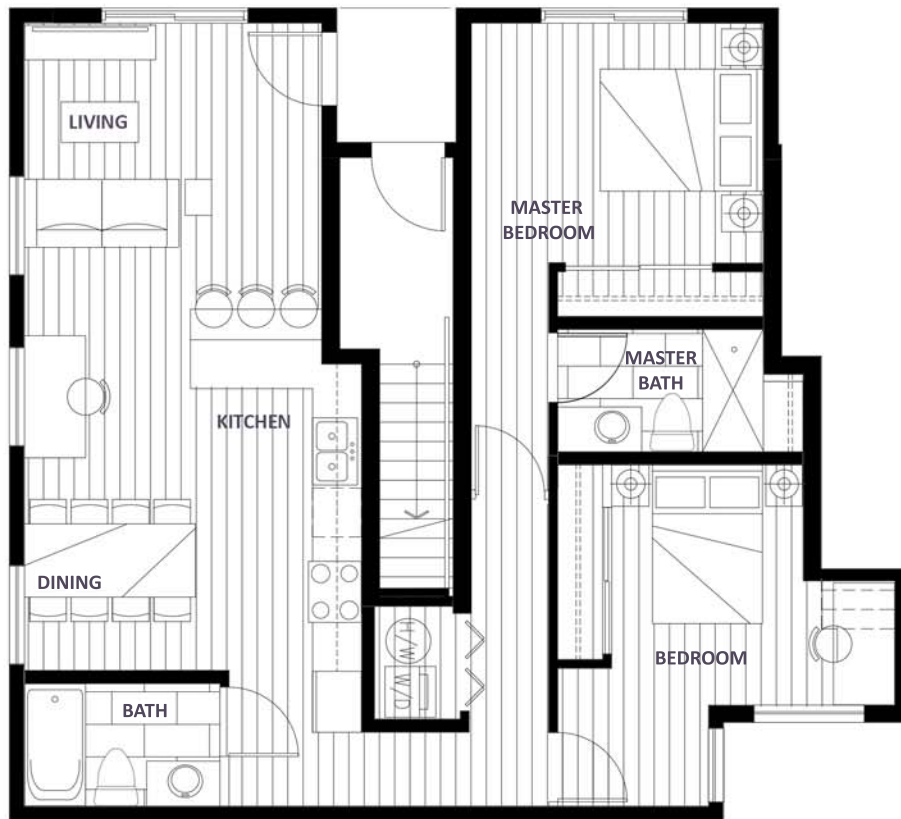

PLAN 2J

2 BEDROOM + 2 BATH
1080 SF

LANACA

328 Nanaimo Street