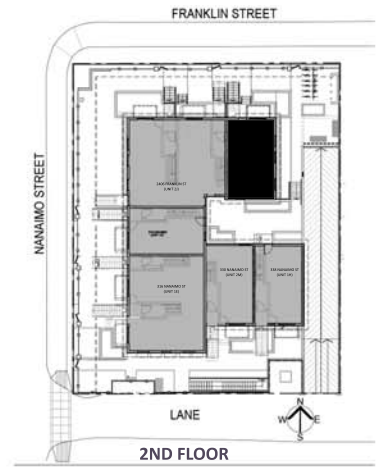

PLAN 2K

1 BEDROOM + 1 BATH
456 SF

LANACA

328 Nanaimo Street