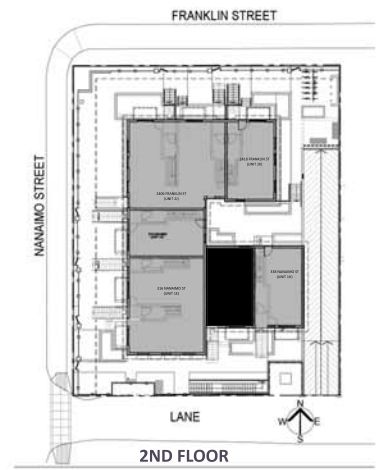

PLAN 2M

1 BEDROOM + 1 BATH
444 SF

LANACA

328 Nanaimo Street