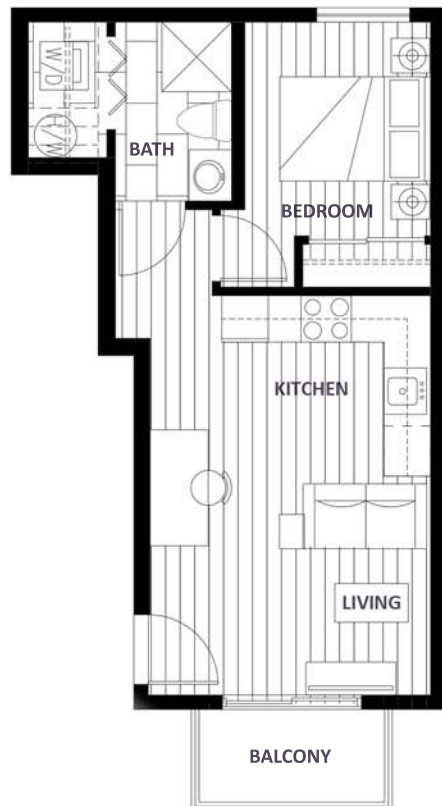

PLAN 2M

1 BEDROOM + 1 BATH
444 SF

LANACA

328 Nanaimo Street