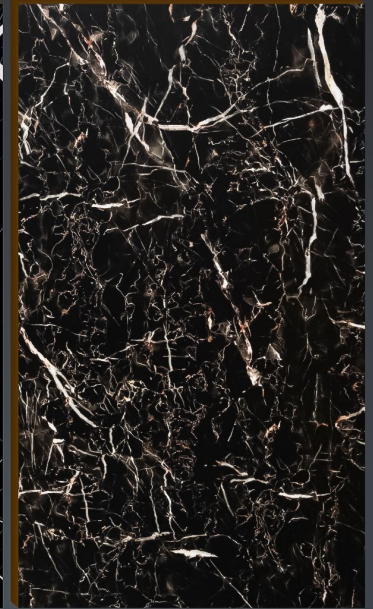

8226

8231

6003

9002

9004

9010

9303

**MARBLE
PVC**

SHINE 4'X8'

2100

3011

9015

ALUMINIUM 4'X10'

GRAY STREAK

SILVER STREAK

**MARBLE
PVC
MATT
4'x10'**

CARAMEL

EBONY

**FOAM CLASSIC
GRAY RJ**

**FOAM SHARPY
WALNUT**

CREAM C1

LIGHT GRAY

RUMMY OAK

TECHNIC WOOD

FLEXIBLE STONES

BEIGE 2'x4'

PURE WHITE 2'x4'

TRAVERTINE 4'x8'

SLAT CLADDING

CARBON BLACK

WALNUT

**WALNUT
FLOW LINE**