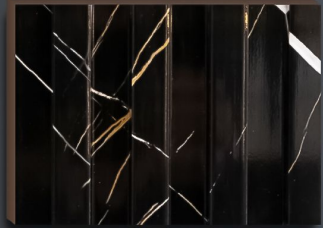

FLEXIBLE STONES

BEIGE 2'x4'

PURE WHITE 2'x4'

TRAVERTINE 4'x8'

SLAT CLADDING

CARBON BLACK

WALNUT

**WALNUT
FLOW LINE**

**SLAT
PANEL
6" x 12'**

6-INCH THIN

GRAY ROSE

SHARPLY WALNUT

TECHNIC WOOD

CLASSIC GRAY

BRAZIL YELLOW

**SLAT
PANEL
6" x 12'**

**GRAY
ROSE**

**LIGHT
APRICOT**

EBONY

**BLACK
GOLD**

SHARPLY WALNUT

TECHNIC WOOD

NATURAL WOOD

BAMBOO

WHITE OAK

**SLAT
PANEL
6" x 12'**

BLACK MATTE

MAPLE

ESPRESSO

BUSS BIRCH

CLASSIC BIRCH

**SLATTED
PANEL
5" x 12'**