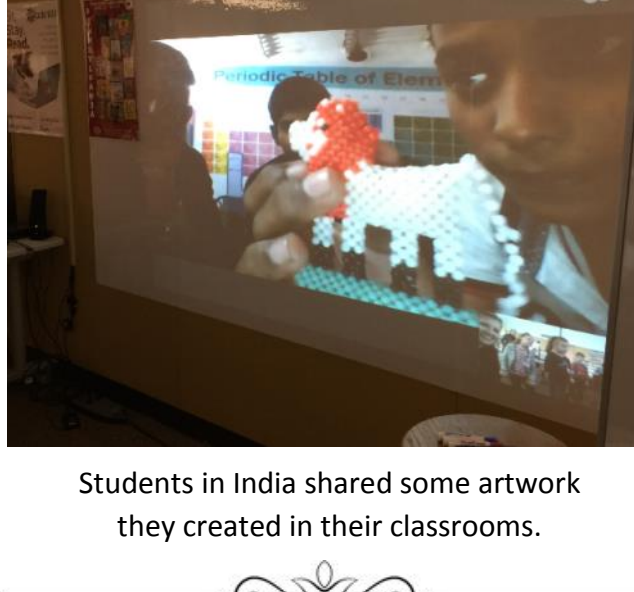

<https://www.facebook.com/miltonpantherfoundation/>

Transforming Our Learning ...

Elementary students across our district traveled approximately 45,000 "virtual" miles during Microsoft's "Open Hearts. Open Minds." Skype-a-Thon 2017. Karey Killian, librarian and media specialist (and Microsoft Innovative Educator), facilitated the learning adventures with the students. This is empowering!

Scientist Jean Pennycook Skyped from Antarctica so that our students could meet some of her favorite penguins!

These students met experts at Microsoft Headquarters to talk about Minecraft and their jobs.

Students in India shared some artwork they created in their classrooms.

Did you know that the Ozobot is one of the smallest programmable devices used in education? Smaller than a golf ball, these devices are the focal point of a lesson being taught in a fifth grade STEM class. The first step in the project is to design a blueprint on graph paper of a maze that the Ozobot will be programmed to navigate. The design is then transferred to a cardboard created maze and tested with the device. This is 21st century learning at its best!