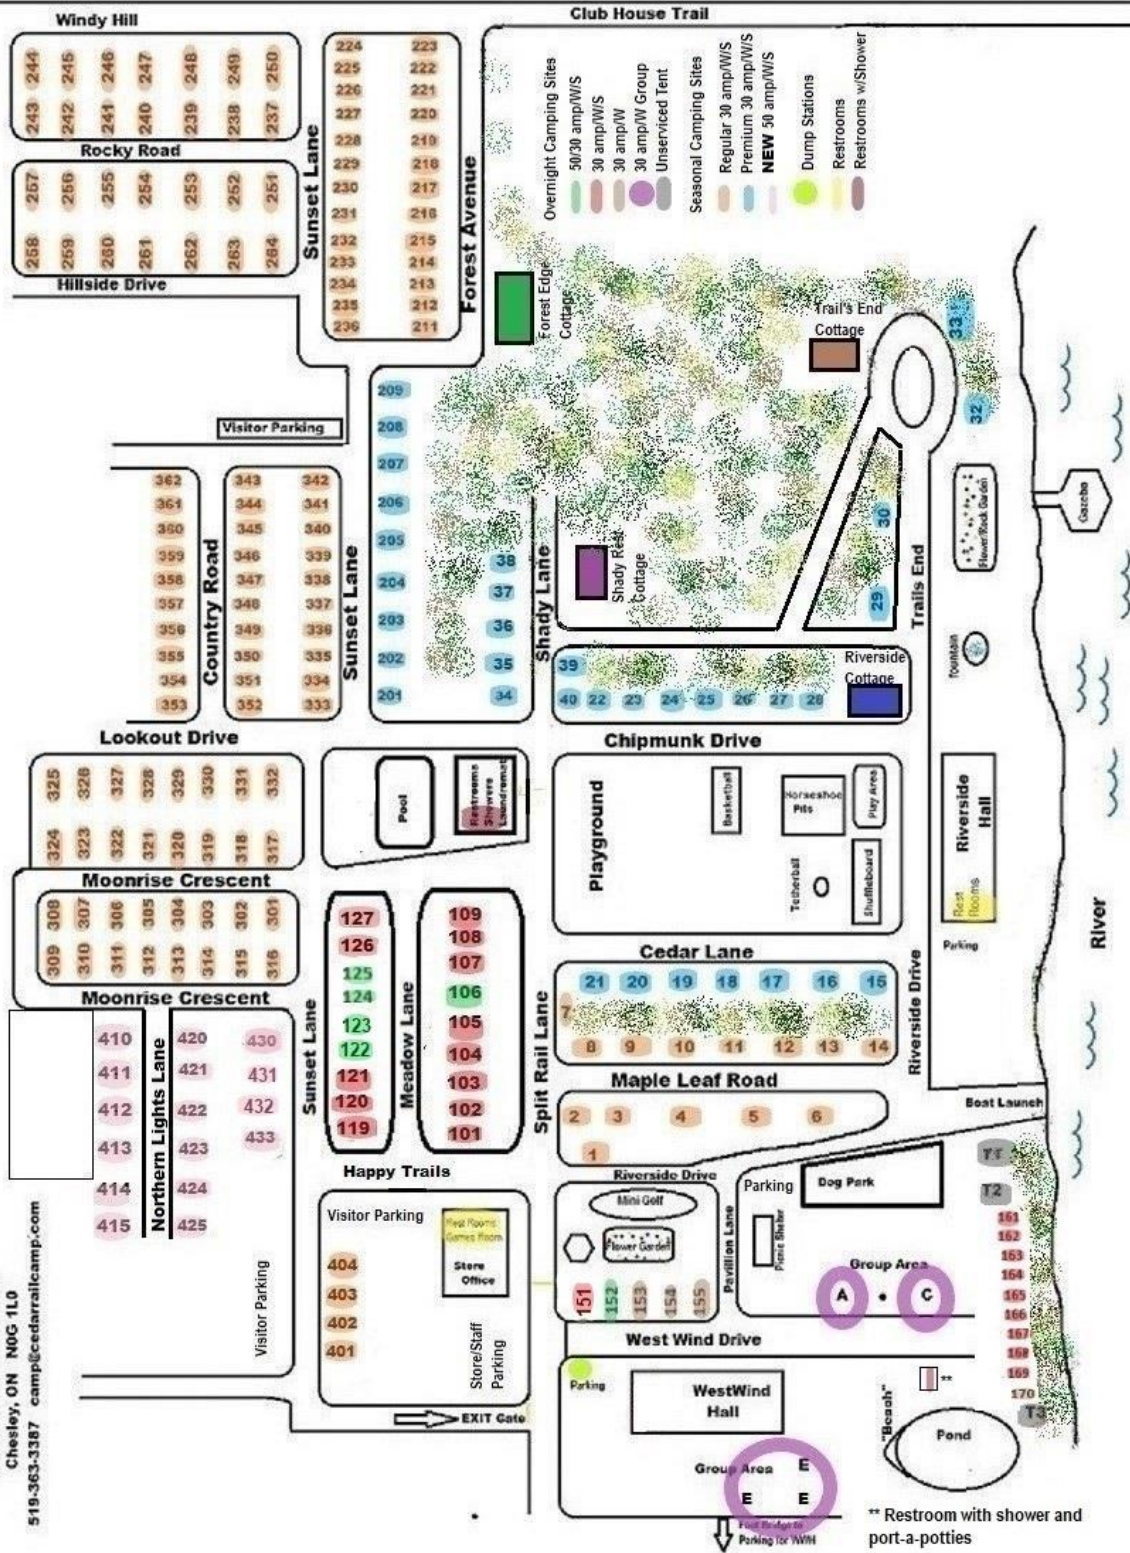

Cedar Rail Family Campground
 015259 Grey Bruce Line,
 Chesley, ON N0G 1L0
 519-363-3387 camp@cedartrailcamp.com

** Restroom with shower and port-a-potties