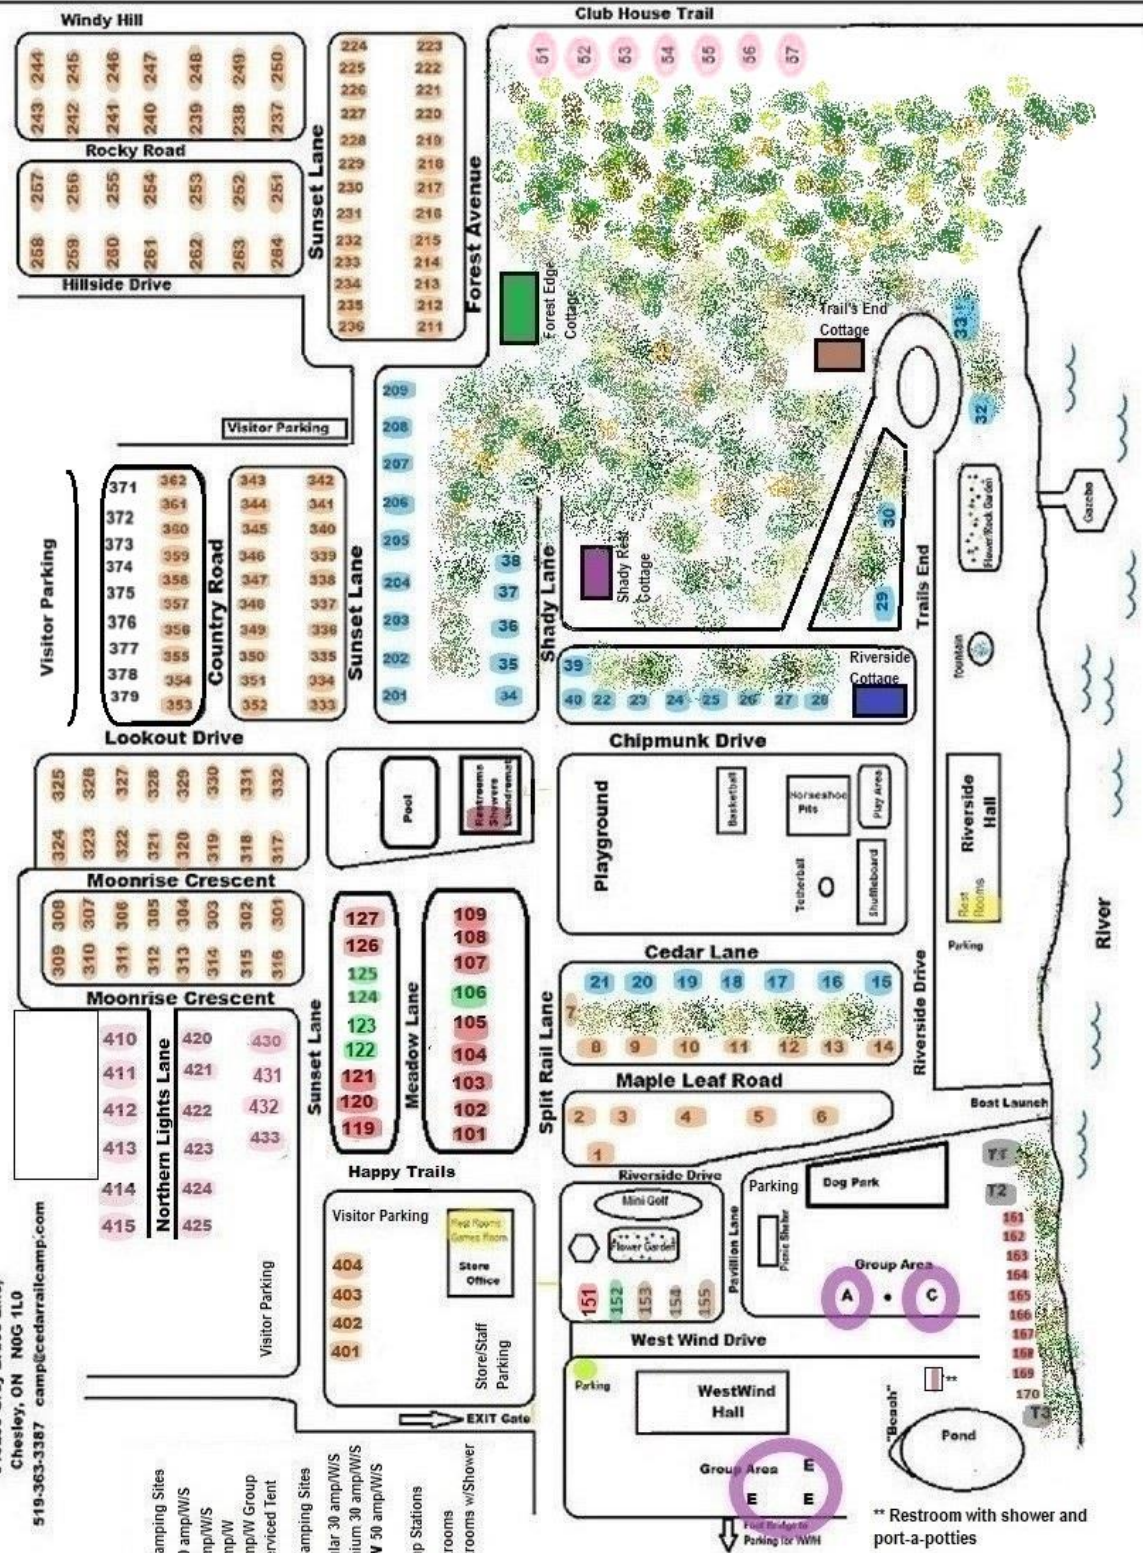

Cedar Rail Family Campground
 015259 Grey Bruce Line,
 Chesley, ON N0G 1L0
 519-363-3387 camp@cedarailcamp.com

- Overnight Camping Sites**
- 30/30 amp/W/S
 - 30 amp/W/S
 - 30 amp/W
 - 30 amp/W Group
 - Unserviced Tent
- Seasonal Camping Sites**
- Regular 30 amp/W/S
 - Premium 30 amp/W/S
 - NEW 30 amp/W/S
 - Dump Stations
 - Restrooms
 - Restrooms w/Shower

** Restroom with shower and port-a-potties