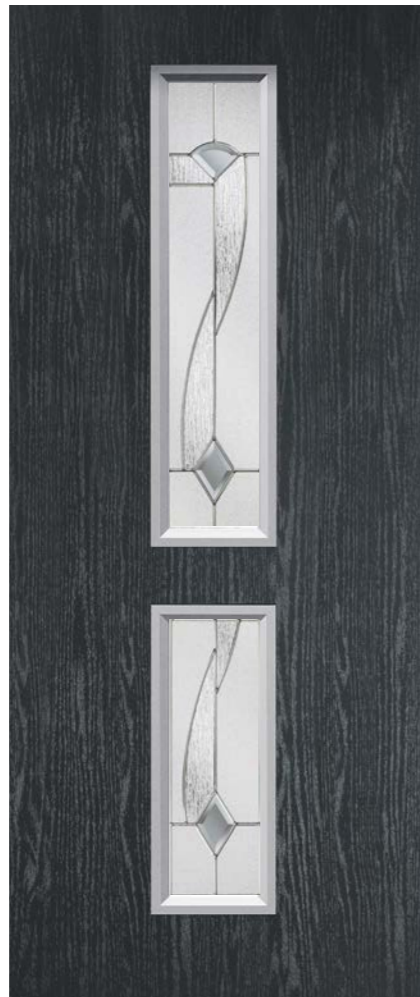

Venture Collection

Meet the new Venture Collection. The smooth, steel effect contemporary cassettes bring modern and continental flair.

C06 with Monza glass
Left, centre and right available