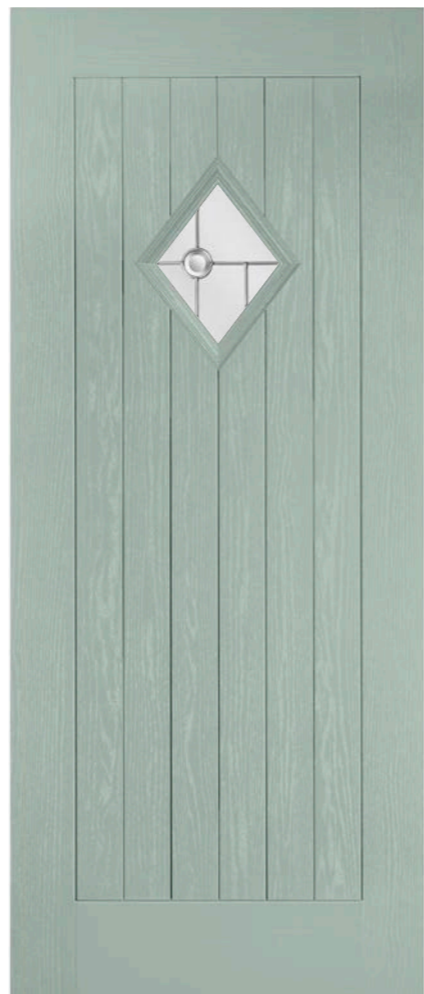

Rustic Renown Top
Kara Brass glass

Rustic Renown Diamond
Trieste glass

Kara
Zinc or Brass
Caming*

Lunna

Andorra

Aspen

Sierra

Chatsworth