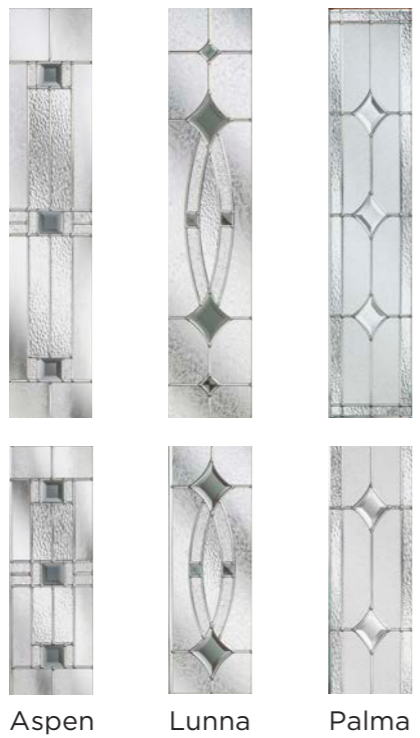

Then, dial up or down with one of our bespoke colours.

Remember you can choose a colour for both inside and out, and they don't need to match! Complete the look with one of our glass designs.

Go on...be bold.

C06 with Monza glass
Left, centre and right available

GD10 with Andorra glass
Left, centre and right available

GD09 with Canvas glass
Left, centre and right available

GD10 Venture Ruby Red with Trieste glass
Left and right also available