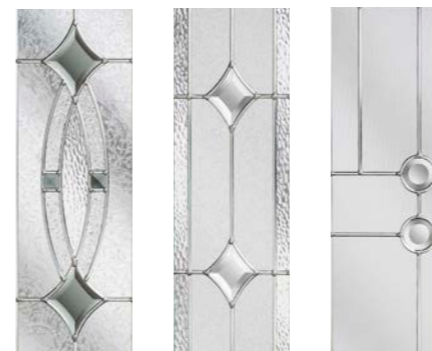

Venture Collection

Meet the new Venture Collection. The smooth, steel effect contemporary cassettes bring modern and continental flair.