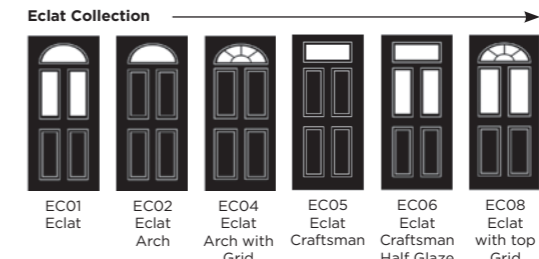

Trieste

Eclipse

Palma

Matrix

Nevis

Full Door Range

a door for every home

Distinction Doors reserve the right to alter and remove door styles and specifications without prior notice.