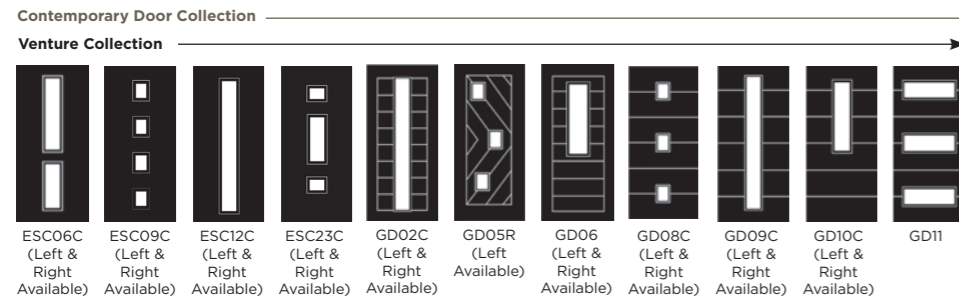

Trieste

Eclipse

Palma

Matrix

Nevis

Full Door Range

a door for every home

Distinction Doors reserve the right to alter and remove door styles and specifications without prior notice.