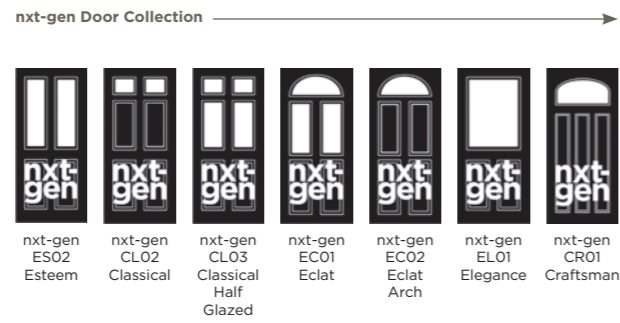

Trieste

Eclipse

Palma

Matrix

Nevis

Full Door Range

a door for every home

Distinction Doors reserve the right to alter and remove door styles and specifications without prior notice.

*nxt-gen Craftsman available in White, Distinction Anthracite Grey and Bespoke only

**Cassette available in one steel effect colour offering on the internal and external face. The cassette is not available in any other colours
Subject to availability.