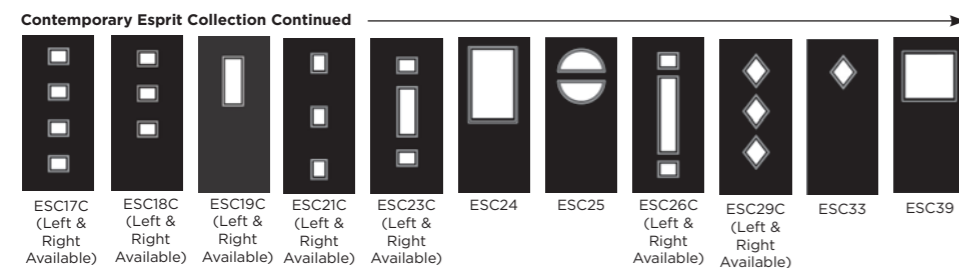

Trieste

Eclipse

Palma

Matrix

Nevis

Full Door Range

a door for every home

Distinction Doors reserve the right to alter and remove door styles and specifications without prior notice.