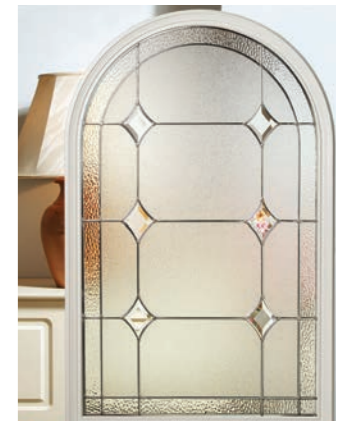

Glass

What really sets our doors apart from the rest is our exclusively designed glass.

Ensure that your entrance is the best it can possibly be by choosing from our stunning range.

Only found in a Distinction Door, our decorative glass is triple glazed and laminated as standard and goes hand in hand with our superior quality doors.

Our double glazed options also carry the highest quality.

Furthermore every one of our Esprit collection, features individually designed glass to suit that specific door style for a perfect entrance way.

Visit the door designer to try out your favourite door, glass and colour combination, door-designer.co.uk.

Palma

Enclosed Mini-blinds

An enclosed mini-blind is the perfect solution for controlling light and privacy in your home.

Mini-blinds can be handed left or right and have a simple control mechanism to be raised or tilted with one hand. This system uses a magnetic tab rather than a traditional cord, so is completely safe for use around children.

The mini-blind is enclosed within two panes of glass in the frame so never require painting and are protected from damage and dust. They are a stylish finishing touch to any external door.