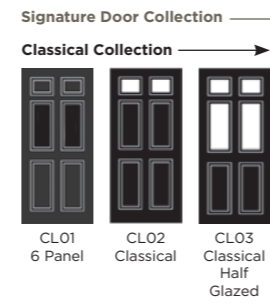

Trieste

Eclipse

Palma

Matrix

Nevis

Full Door Range

a door for every home

Distinction Doors reserve the right to alter and remove door styles and specifications without prior notice.