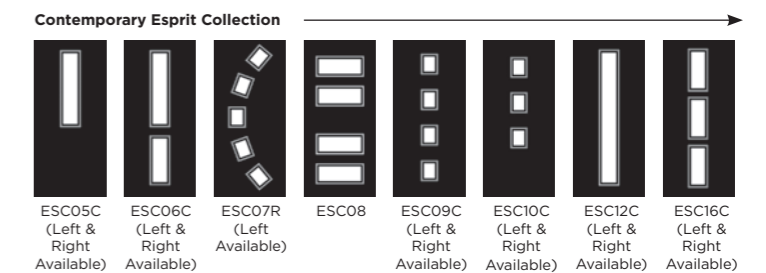

Trieste

Eclipse

Palma

Matrix

Nevis

Full Door Range

a door for every home

Distinction Doors reserve the right to alter and remove door styles and specifications without prior notice.