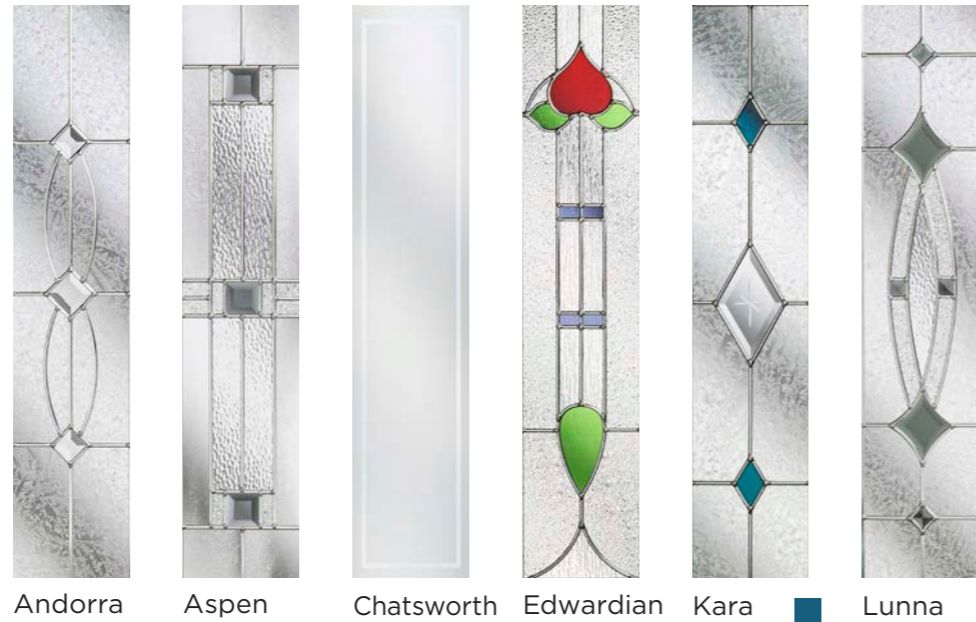

nxt-gen Esteem

Main image: Distinction
Pebble Grey with
Chatsworth glass.