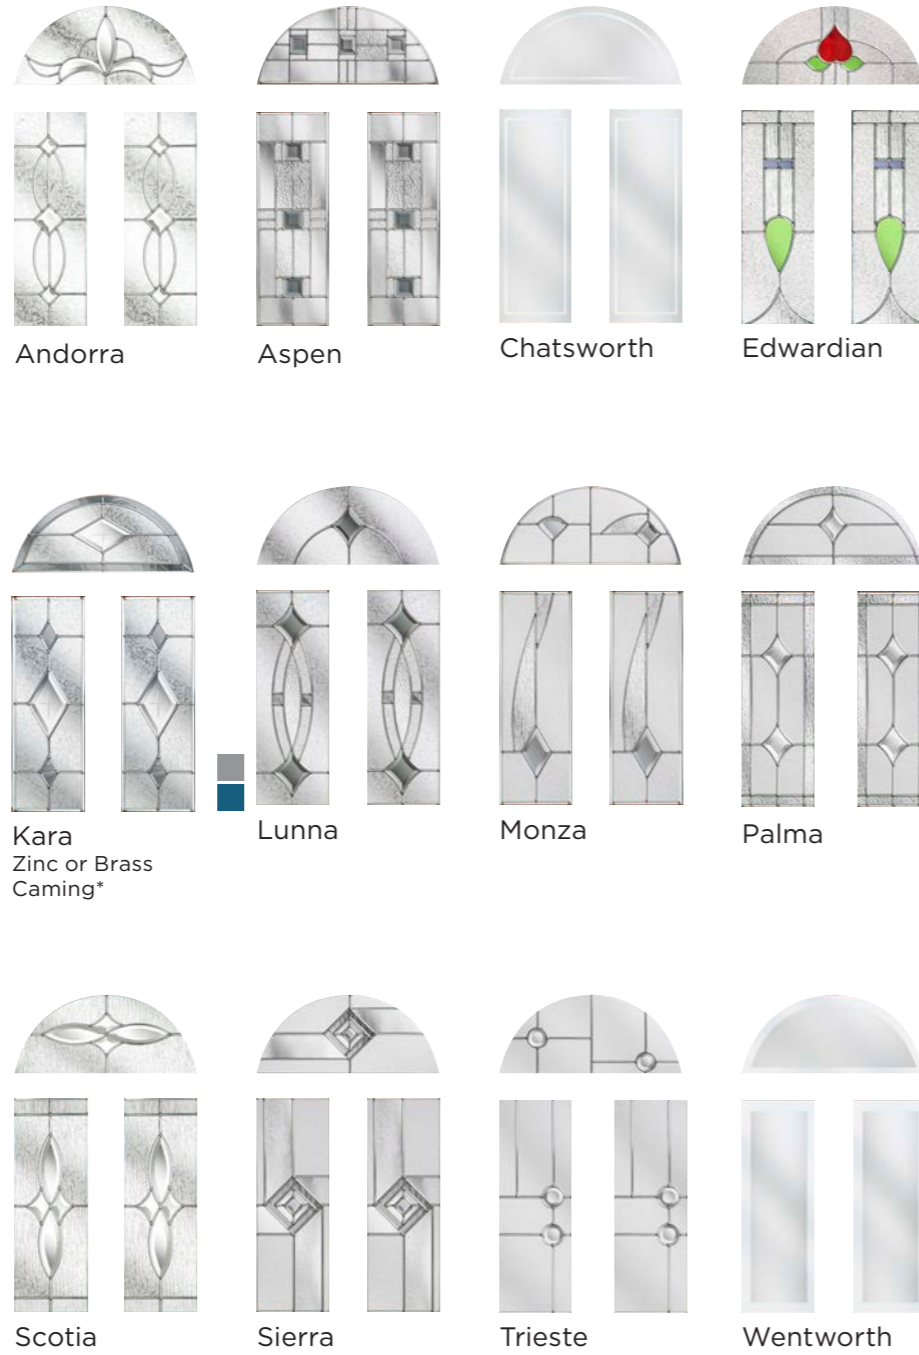

Alternative designs
from the Signature
Collection:

Esteem Arch Esteem Brow

new glass design

nxt-gen Eclat

Main image: Porcelain Blue with Palma glass.

Colour trend

nxt-gen Eclat Arch

Main image: Honey Beige with Andorra glass.