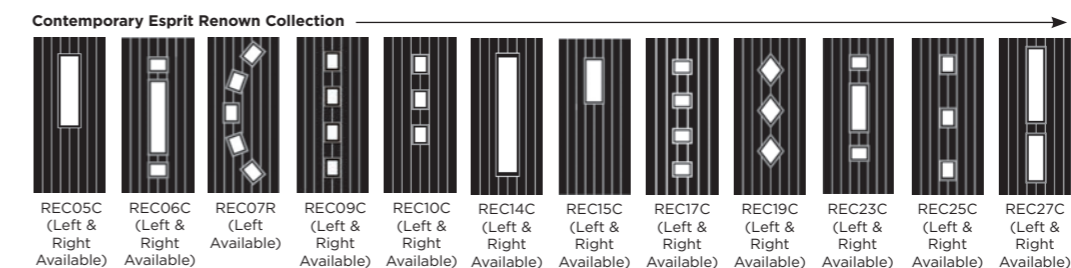

Trieste

Eclipse

Palma

Matrix

Nevis

Full Door Range

a door for every home

Distinction Doors reserve the right to alter and remove door styles and specifications without prior notice.