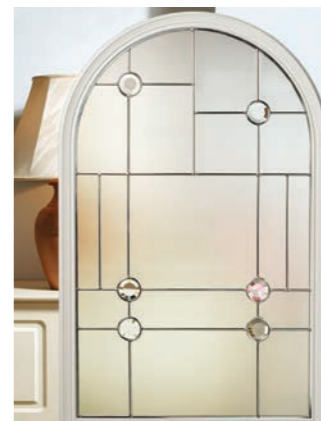

Glass

What really sets our doors apart from the rest is our exclusively designed glass.

Ensure that your entrance is the best it can possibly be by choosing from our stunning range.

Only found in a Distinction Door, our decorative glass is triple glazed and laminated as standard and goes hand in hand with our superior quality doors.

Our double glazed options also carry the highest quality.

Furthermore every one of our Esprit collection, features individually designed glass to suit that specific door style for a perfect entrance way.

Visit the door designer to try out your favourite door, glass and colour combination, door-designer.co.uk.

Trieste

Enclosed Mini-blinds

An enclosed mini-blind is the perfect solution for controlling light and privacy in your home.

Mini-blinds can be handed left or right and have a simple control mechanism to be raised or tilted with one hand. This system uses a magnetic tab rather than a traditional cord, so is completely safe for use around children.

The mini-blind is enclosed within two panes of glass in the frame so never require painting and are protected from damage and dust. They are a stylish finishing touch to any external door.