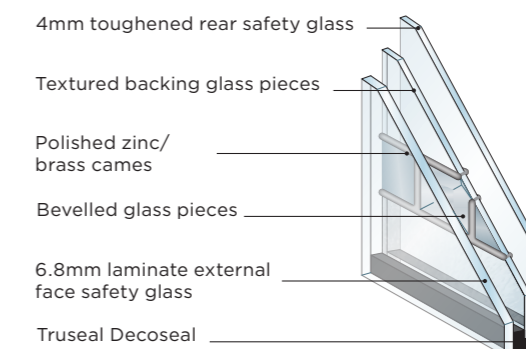

It is important that you DO NOT use any of the following on your door:

- Abrasive cleaners or scouring pads
- Any type of bleach or solvent (e.g. white spirit, methylated spirit, cellulose thinners, acetone or nail varnish remover)
- Any type of adhesives or tack for providing temporary protection or fixing of seasonal or other decorations etc.
- High pressure or steam cleaners.

Technical Figures

A Distinction GRP composite door has a wealth of facts and figures that prove its quality. The door:

- Reduces outdoor noise by an average of 31dB
- Achieves Global Warming Potential (GWP) score of less than 5
- Achieves Ozone Depletion Potential (ODP) score of zero.

Decorative Glass

Features and benefits:

- Decorative triple glazing
- Obscure double glazing
- The decorative centre pane of the triple glazed unit is sealed within the unit therefore, it is protected from dust and weathering and easy to clean
- 6.8mm glass laminated as standard
- 50mm units available for 70mm doors
- Glass patterns may vary
- Slight bubbles, lines and surface imperfections are all characteristics of glass. They are not to be considered as defects as they add character to decorative glass.

Triple glazed decorative glass diagram

Diagram represents a typical make up of our triple glazed glass. Please contact us for further info

Simply wipe your composite door with warm soapy water.