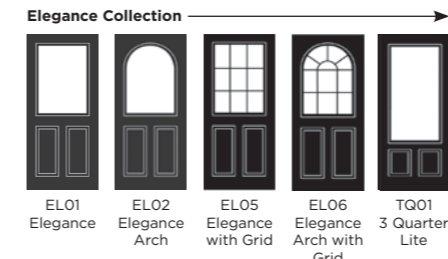

Trieste

Eclipse

Palma

Matrix

Nevis

Full Door Range

a door for every home

Distinction Doors reserve the right to alter and remove door styles and specifications without prior notice.