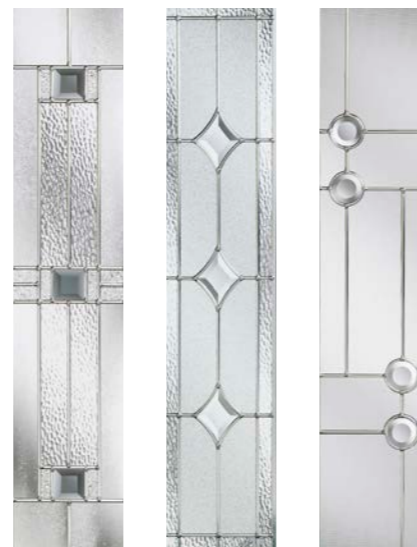

GD03 Distinction Anthracite

Emma
Design Expert

Striking designs - featuring distinctive groove detailing and a variety of glazing apertures that ooze contemporary style and class.

Canvas Radiant Chatsworth