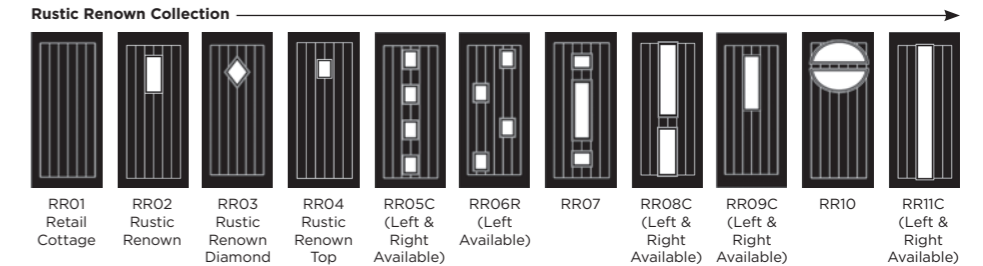

Trieste

Eclipse

Palma

Matrix

Nevis

Full Door Range

a door for every home

Distinction Doors reserve the right to alter and remove door styles and specifications without prior notice.