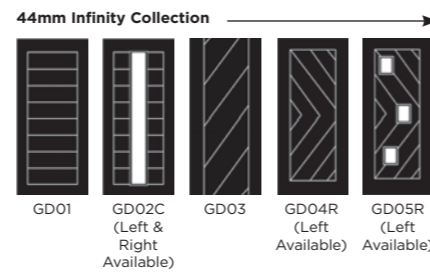

Trieste

Eclipse

Palma

Matrix

Nevis

Full Door Range

a door for every home

Distinction Doors reserve the right to alter and remove door styles and specifications without prior notice.