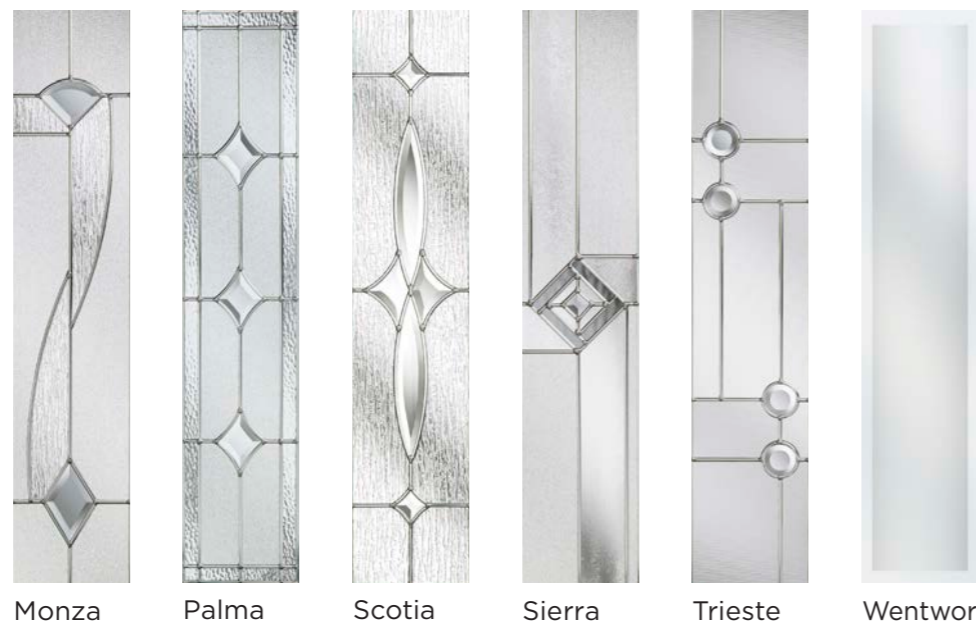

Enhance your entrance...

Personalise the front of your home with a doormat. Welcome your guests and keep your floors clean!

nxt-gen Esteem

Main image: Distinction
Pebble Grey with
Chatsworth glass.

Kara
Zinc or
Brass
Caming*

Alternative designs
from the Signature
Collection:

Esteem Arch Esteem Brow

new glass design

nxt-gen Eclat

Main image: Porcelain Blue with Palma glass.

Colour trend

nxt-gen Eclat Arch

Main image: Honey Beige with Andorra glass.