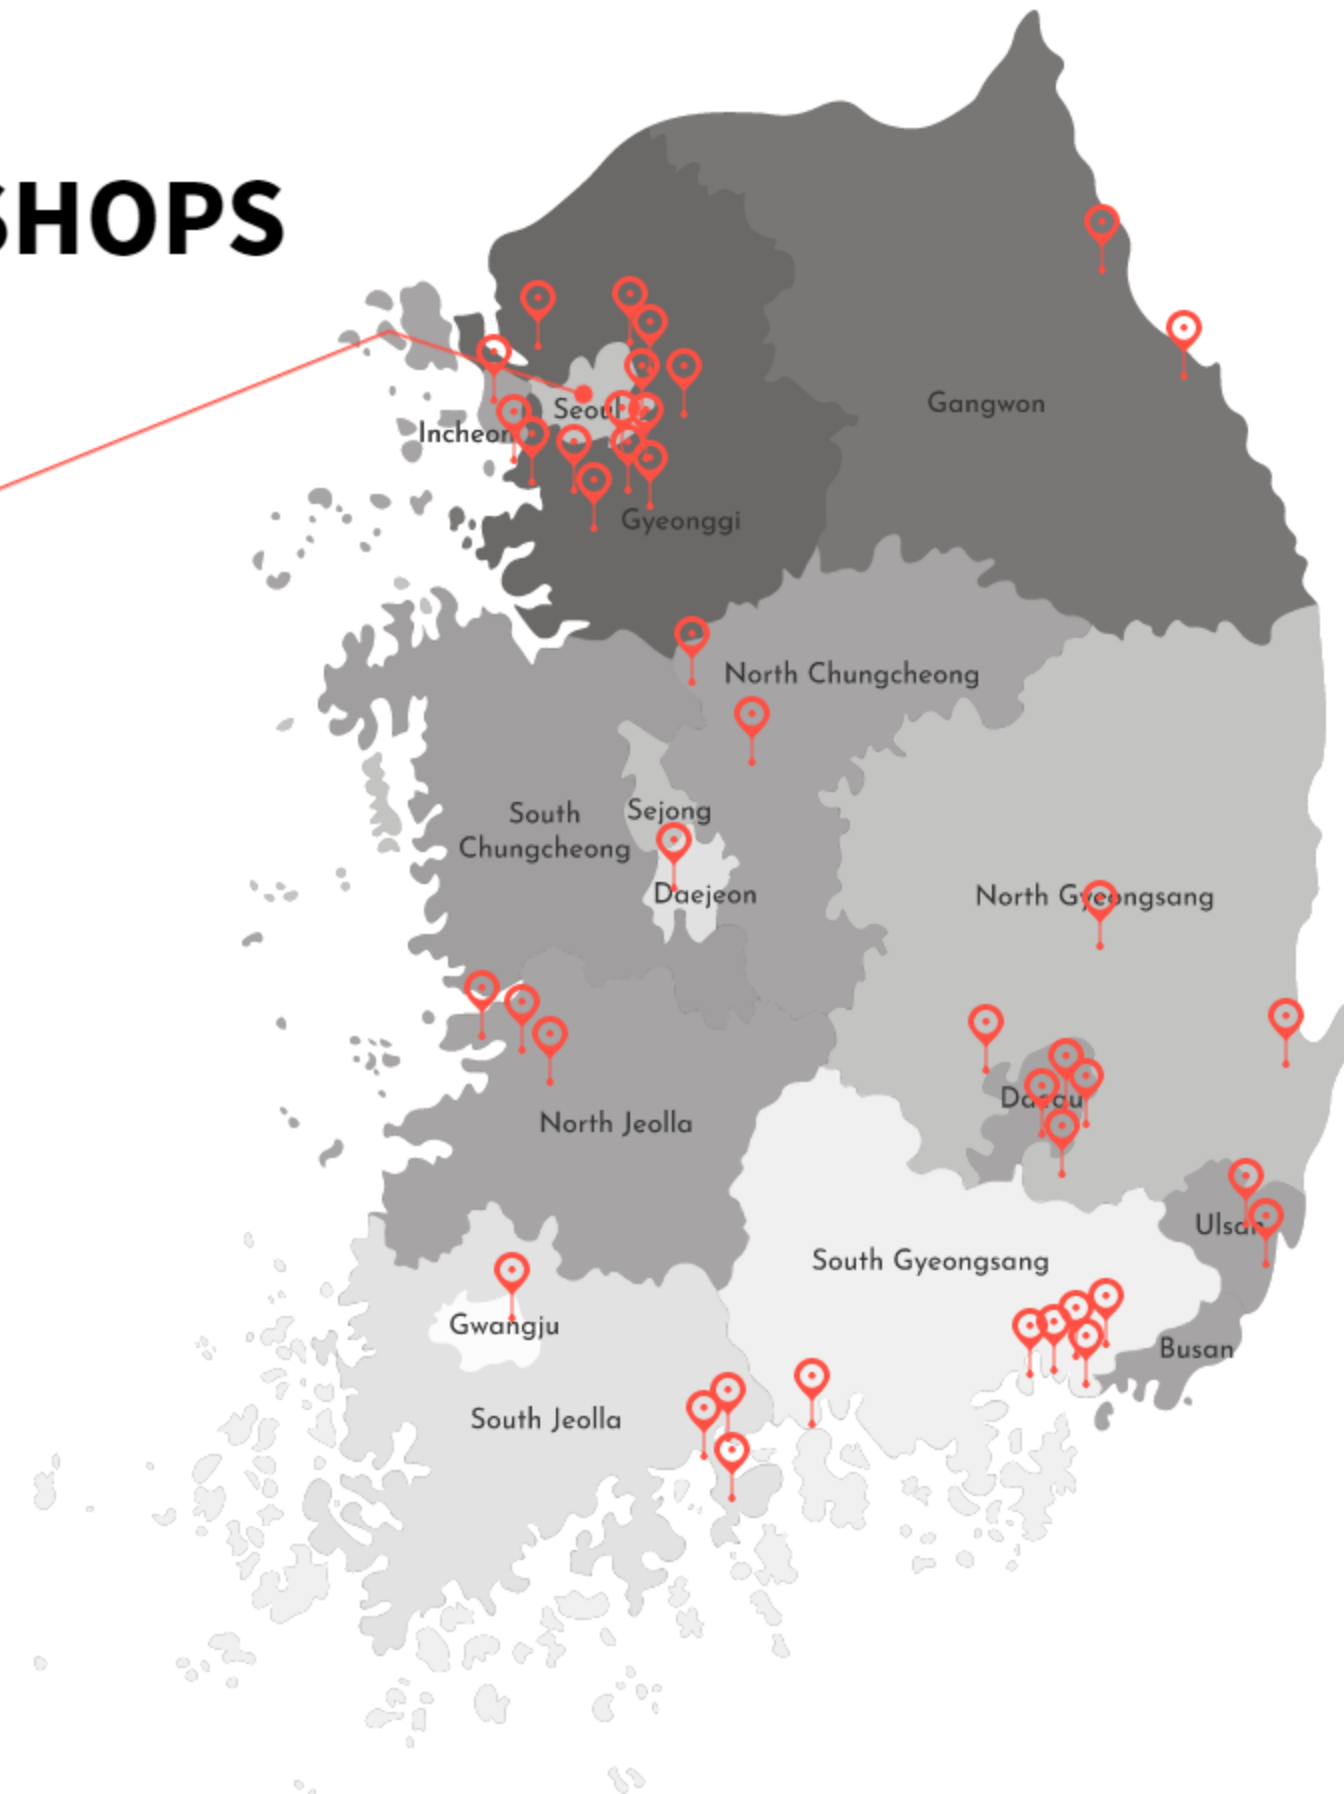

OUR SHOPS

MONSTAR & PSYCHO GOLF