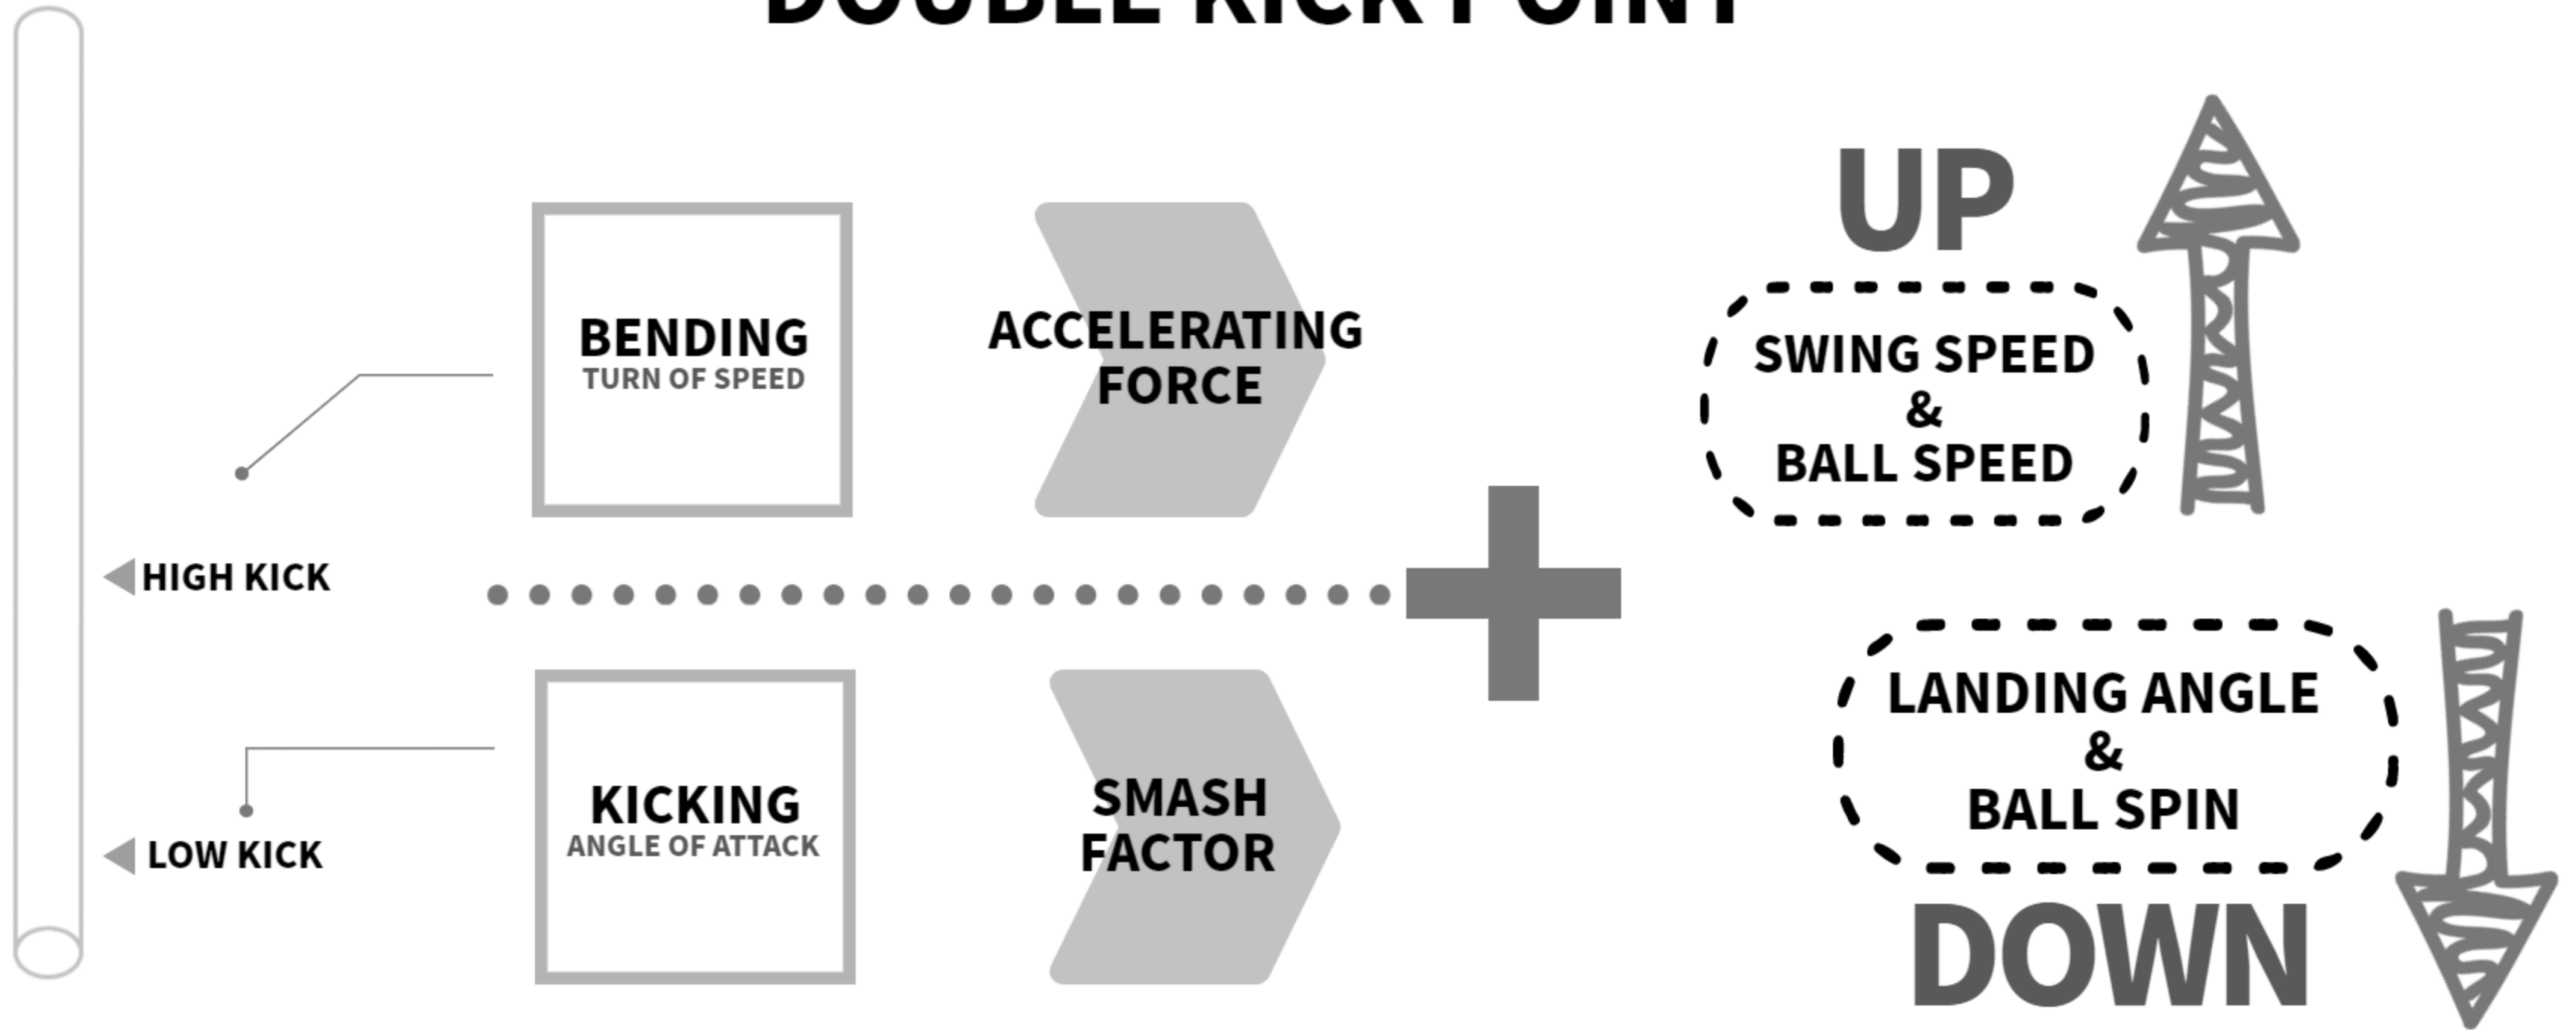

DOUBLE KICK POINT