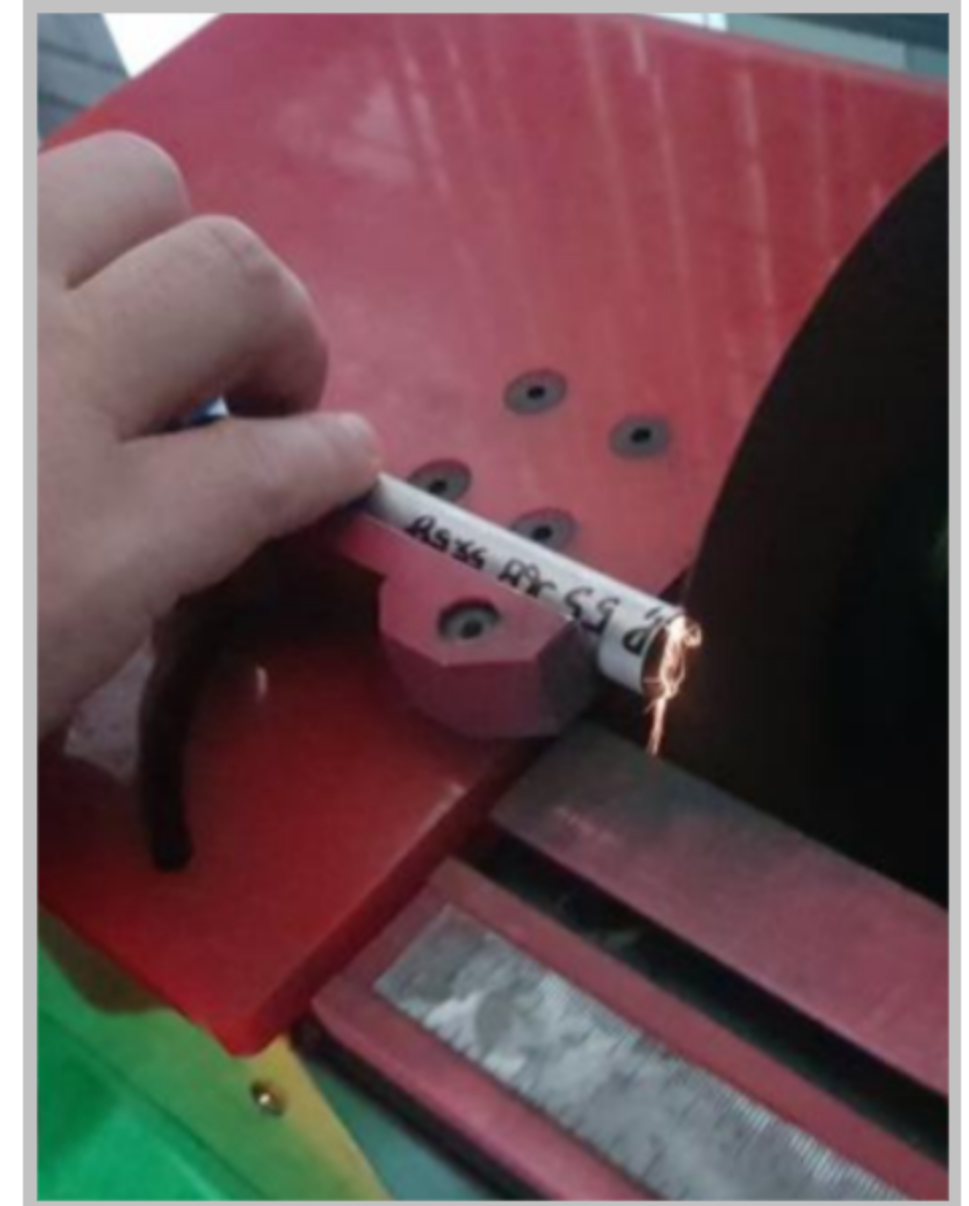

UP

Decreasing energy-loss and increasing effective transition

TO MAKE MORE PUSHING AT IMPACT ZONE

TITANIUM WIRE IN THE SHAFT

Titanium Wire Cutting fiery sparks

**WHILE MONSTER SHAFT
IS CUTTING SPARK COMES OUT
BECAUSE OF TITANIUM WIRE**