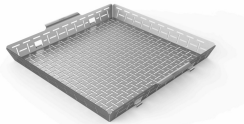

WEBER CRAFTED ROASTING BASKET

New basket has a high wall design to easily flip your food and cook fish and vegetables. Cracks have special form factor to prevent food from falling at the same time support proper air circulation