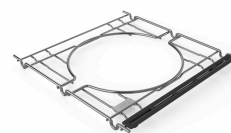

WEBER CRAFTED FRAME KIT

The custom made inset opens the whole new world of new outdoor grilling system

Article number: 7688
Order Qty: 4
List Price: Qrs. 379

PLANCHA - FITS SPIRIT 300 SERIES

Complete your grilled breakfast, lunch, or dinner with anything from bacon or fried eggs, to crispy veggies or crepes. Place the porcelain-enameled cast-iron the Plancha on top of the cooking grates and cook anything that would otherwise slip through the grates.