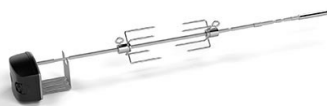

ROTISSERIE - FITS GENESIS® II 2 AND 3 BURNER AND GENESIS® 300 SERIES

Spin roasts, whole chickens, or other big pieces of meat so it evenly exposed to heat. Leaving a juicy result! Thanks to the two spit forks with the four spike design the meat will be kept perfectly in place.