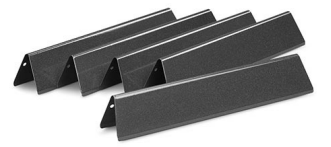

Flavorizer® Bars, Enameled, fits Spirit 300 models with front-mounted controls (set of 5)

Article number: 7636
Order Qty:
List Price: