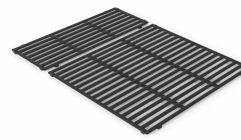

WEBER CRAFTED PORCELAIN-ENAMEL CAST-IRON COOKING GRATES

Required to use most WEBER CRAFTED grillware. Holds superior heat retention and distribution. Set of 2. Possible to create a meal at one take.