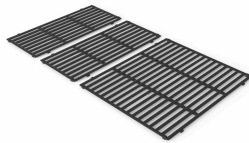

Article number:
Order Qty:
List Price:

7646
Qrs. 609

WEBER CRAFTED PORCELAIN-ENAMEL CAST-IRON COOKING GRATES

Acts as the gateway to using most WEBER CRAFTED grillware. Offers superior heat retention and distribution from porcelain-enamel cast iron.