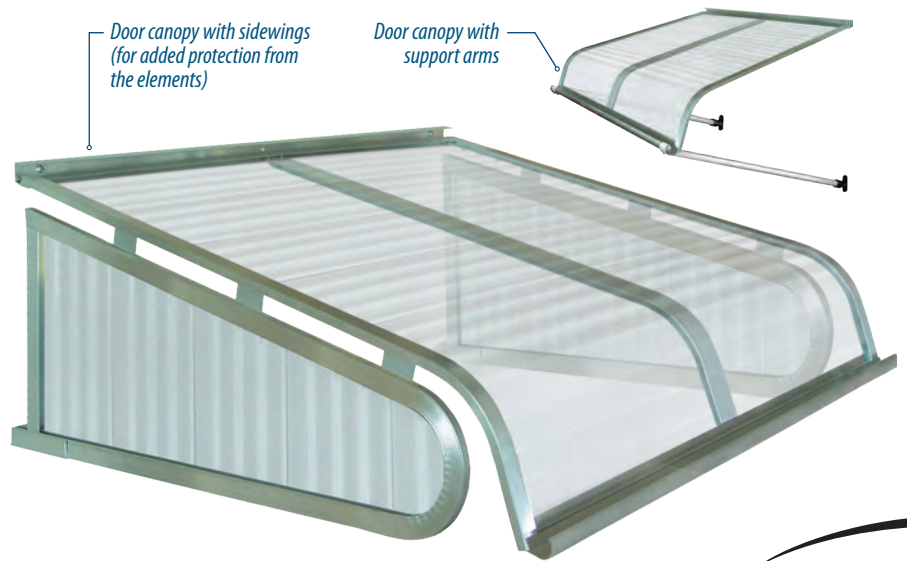

## ALUMINUM

WINDOW AWNINGS  
& DOOR CANOPIES

# DOOR CANOPIES

WEATHER PROTECTION FOR ENTRYWAYS

**SNOW:** GuardRite door canopies help protect your entryway on harsh winter days helping to reduce ice and snow from steps and landings.

**SUN:** GuardRite door canopies provide shade to help lower cooling costs and reduce indoor fading of furniture and floors.

**RAIN:** GuardRite door canopies feature a built-in front gutter -- to help channel rain water away from your home's entryway.

Aluminum canopies are the perfect choice when you want to protect your entryways from the elements. They are made to last and feature a heavy-duty mill finish aluminum framework. Aluminum canopies are durable enough to protect your doorway from both the rain and the snow.

- **Built-in front rain gutter**
- **Heavy extruded mill finish framework, with reinforced center mullion(s) on all sizes**
- **Available in custom sizes and widths**
- **Available with white support arms with adjustable mounting brackets or sidewings**
- **Hardware included for quick and easy installation**