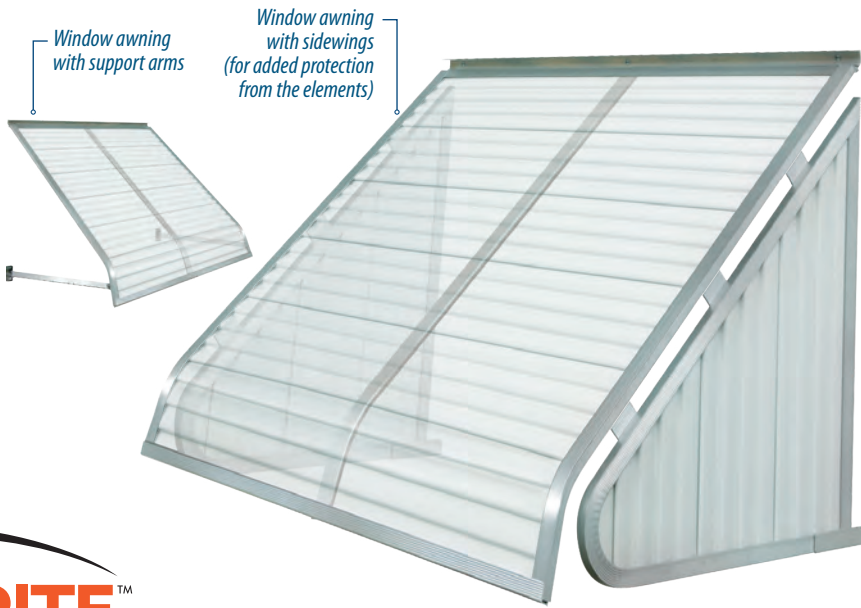

# DOOR CANOPIES

WEATHER PROTECTION FOR ENTRYWAYS

**SNOW:** GuardRite door canopies help protect your entryway on harsh winter days helping to reduce ice and snow from steps and landings.

**SUN:** GuardRite door canopies provide shade to help lower cooling costs and reduce indoor fading of furniture and floors.

**RAIN:** GuardRite door canopies feature a built-in front gutter -- to help channel rain water away from your home's entryway.

Aluminum canopies are the perfect choice when you want to protect your entryways from the elements. They are made to last and feature a heavy-duty mill finish aluminum framework. Aluminum canopies are durable enough to protect your doorway from both the rain and the snow.

# WINDOW AWNINGS

SOLAR SOLUTIONS FOR WINDOWS

Aluminum window awnings are designed to fit nearly any window. GuardRite™ features both stationary and roll-up awnings that are made to endure rain and snow, and will never rust. Awnings help to reduce summer cooling costs and protect your indoor furnishings from sun damage.