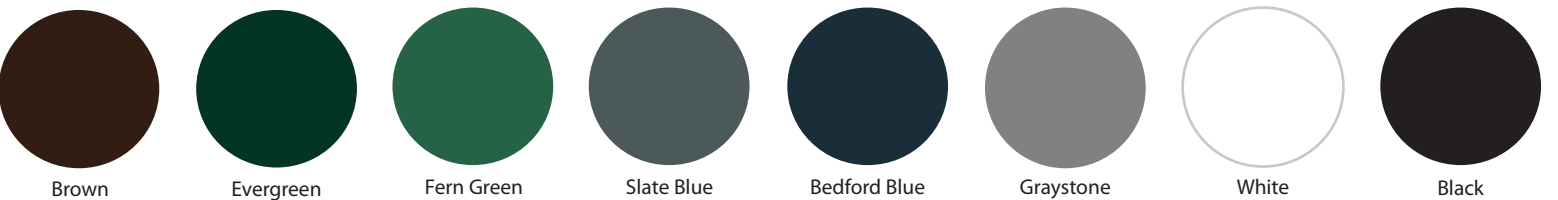

## 13 ALUMINUM COLOR CHOICES

Choose a solid or striped pattern in today's most popular colors. Underside of awnings are always white for light reflection.

MADE TO ENDURE | Our awnings come

Almond

Mocha Tan

Brown

Evergreen

Fern Green

Slate Blue

Bedford Blue

Graystone

White

Black