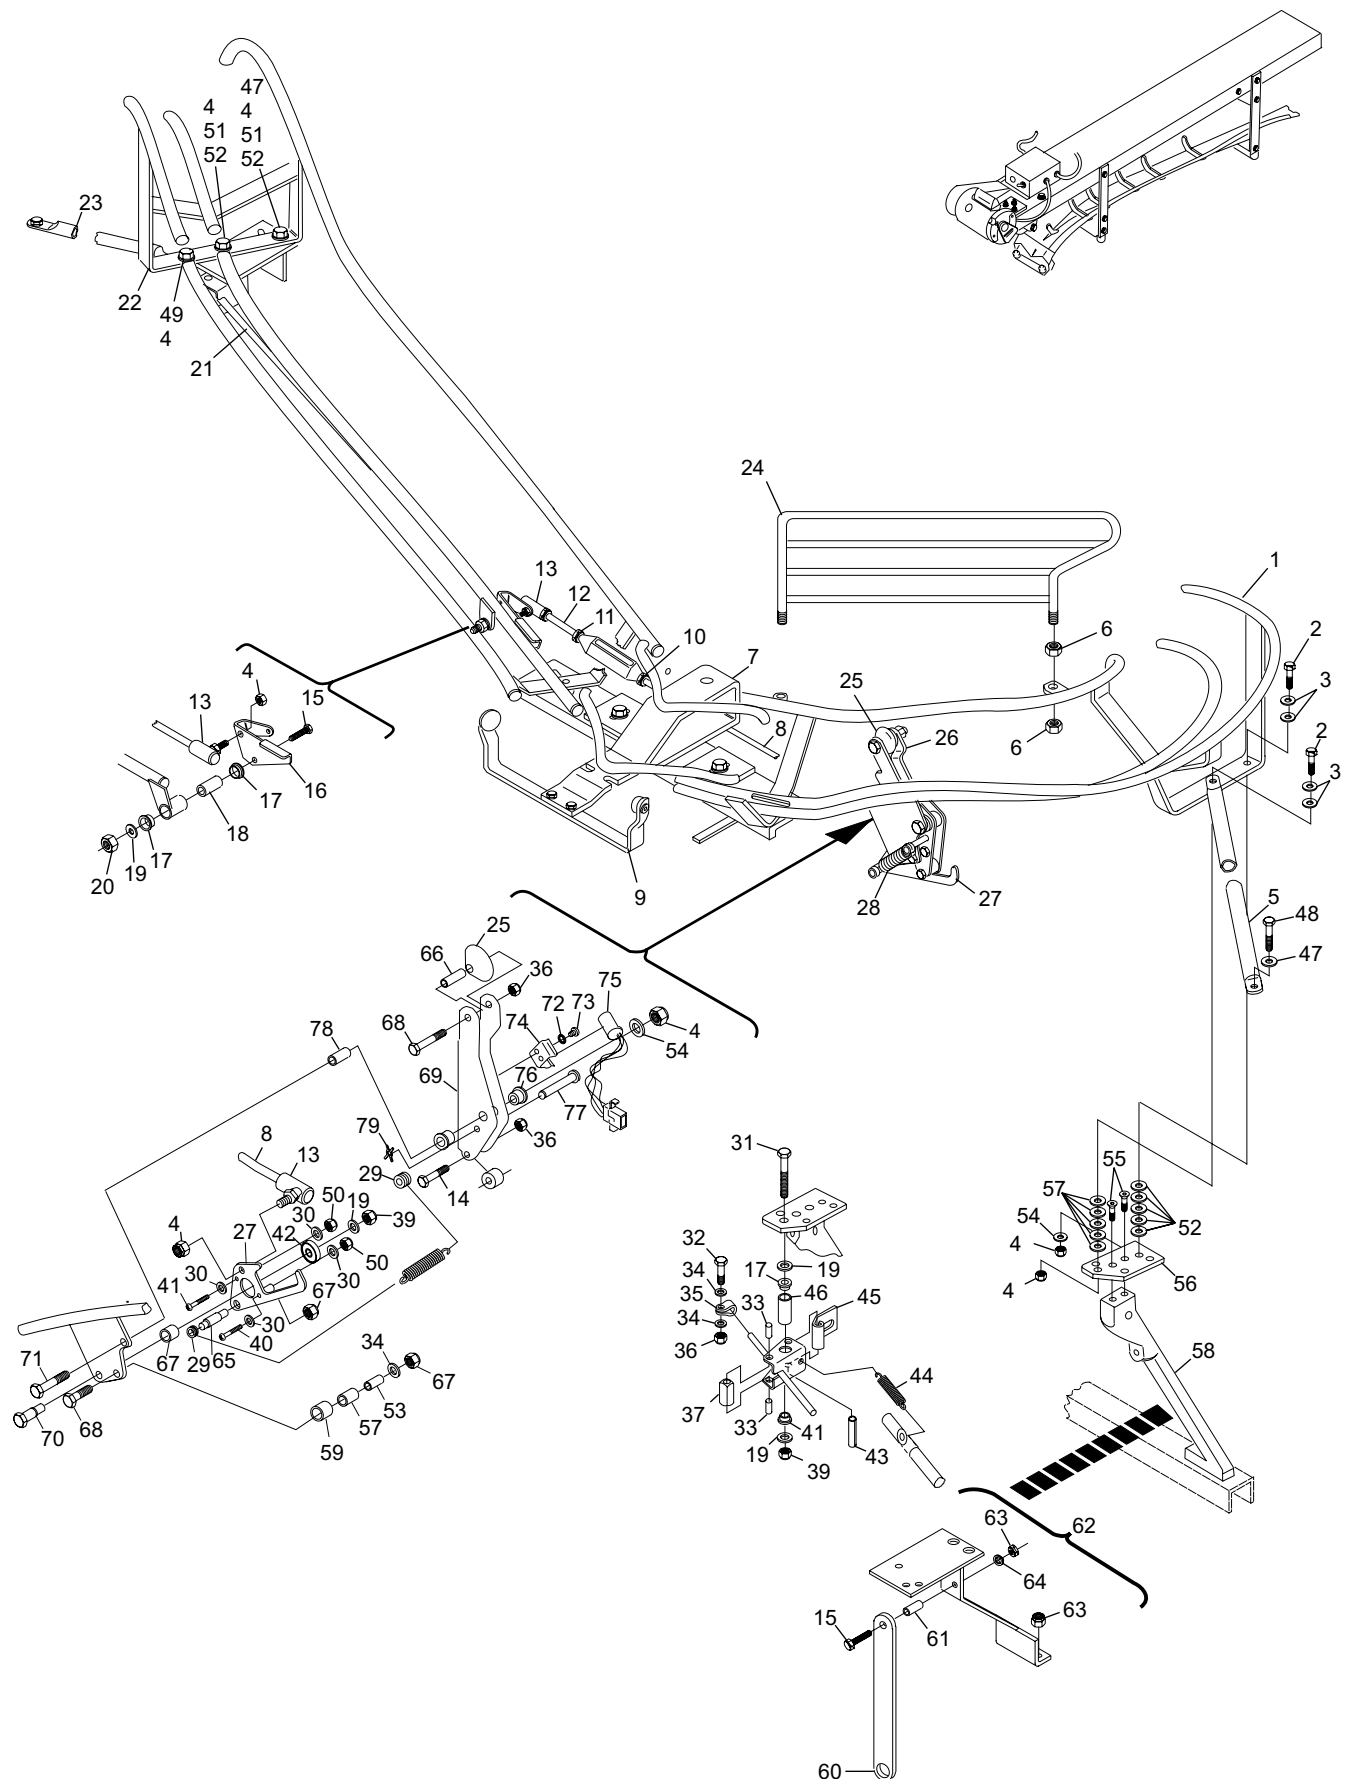

Index No.	Part Number	Description	Index No.	Part Number	Description
1.	12-502105-000	Ball Track Assembly (Curved)	41.	11-107068-000	Machine Screw - R. Hd. (8-32 x 3/4")
2.	11-001355-001	Hex Head Cap Screw	42.	11-430037-000	Ball Bearing
3.	11-190522-001	Plain Washer	43.	11-345520-000	Roll Pin (3/8 x 2")
4.	11-170011-001	Hex Nut Nylock (3/8-16)	44.	12-502114-000	Tension Spring
5.	12-502140-000	R.H. Track Brace	45.	12-502152-000	Bracket
6.	11-125104-001	Hex Nut (3/8-16)	46.	10-386091-000	Spacer
7.	12-502100-000	Switch Track Assembly	47.	11-191014-001	Flat Washer (3/8)
8.	12-502132-000	Rod	48.	11-001342-001	Hex Head Cap Screw (3/8-16 x 3/4")
9.	12-502131-000	Y Switch Stop Bar	49.	11-001344-001	Hex Head Cap Screw (3/8-16 x 1")
10.	11-125253-001	Hex Jam Nut (5/16-24)	50.	11-170004-000	Locknut
11.	11-599001-000	Turnbuckle (5/16-24 RH/LH X 5-1/4)	51.	11-001355-000	Hex Head Cap Screw (3/8-16 x 2-3/4")
12.	12-502143-000	Rod	52.	11-190522-000	Washer (13/32)
13.	10-690001-000	Ball Joint Assembly	53.	10-386078-000	Spacer (1/4 x 7/8")
14.	11-001186-000	Hex Head Cap Screw (1/4-20 x 1-1/4")	54.	11-191014-000	Washer (3/8)
15.	11-001272-001	Hex Head Cap Screw (5/16-18 x 2")	55.	11-008189-000	Cap Screw - F. Hd. Soc.
16.	12-502133-000	Ball Trip	56.	12-402436-000	Ball Track Mounting Plate
17.	11-421110-000	Flanged Oilite Bearing	57.	12-252091-000	Bearing
18.	10-386077-000	Spacer (5/16 x 1-9/32)	58.	N.A.	Support Order (12-862180-000)
19.	11-190012-001	Flat Washer - SAE (5/16)	59.	12-252090-000	Bumper
20.	11-170009-001	Hex Nut Nylock (5/16-18)	60.	12-402425-000	Support Brace
21.	12-502142-000	Trip Rod	61.	11-387264-002	Rolled Spacer (5/16 x 1")
22.	12-502115-000	Ball Track Assembly	62.	12-862180-000	Support Arm Assembly
23.	12-502139-000	L.H. Track Brace	63.	11-125102-000	Hex Nut (5/16-18)
24.	12-502162-000	Fence Assembly	64.	11-195015-001	Lockwasher (5/16)
25.	34-082132-000	Rubber Roller Assembly	65.	12-502137-000	Spring Post
26.	12-503138-000	Ball Stop Bracket	66.	10-386080-000	Spacer
27.	12-502136-000	Hook	67.	10-386082-000	Spacer (13/32 x 5/16)
28.	12-502167-000	Tension Spring	68.	11-001190-001	Hex Head Cap Screw (1/4-20 x 1-3/4")
29.	10-376001-000	Spring Wheel	69.	12-502138-000	Ball Stop Bracket
30.	12-502145-000	Washer	70.	10-435501-000	Hex Shoulder Screw - 25/64 X 7/8
31.	11-001276-001	Hex Head Cap Screw (5/16-18 x 3")	71.	11-001350-000	Hex Head Cap Screw (3/8-16 x 1-3/4")
32.	11-001185-001	Hex Head Cap Screw (1/4-20 x 1-1/8")	72.	11-195006-000	Lockwasher (#6)
33.	11-345408-001	Roll Pin (1/4 x 3/4")	73.	11-013020-000	Pan Head Slotted Machine Screw (6-32 x 1/4")
34.	11-190010-000	Flat Washer (1/4)	74.	53-100248-000	Clip
35.	12-502153-000	Stop	75.	53-100247-000	Mercury Switch Assembly
36.	11-170007-000	Locknut (1/4-20)	76.	11-421111-000	Flanged Oilite Bearing
37.	12-502151-000	Block	77.	12-150158-017	X-Washer Pin
38.	12-502150-000	Pivot Bracket	78.	10-386076-000	Spacer (3/8 x 1-1/32")
39.	11-170009-000	Lock Nut	79.	11-230001-000	"X" Washer (1/8)
40.	10-390001-000	Ball Joint Assembly			

N.A.= No Longer Available

Center Ball Return

Center Ball Return