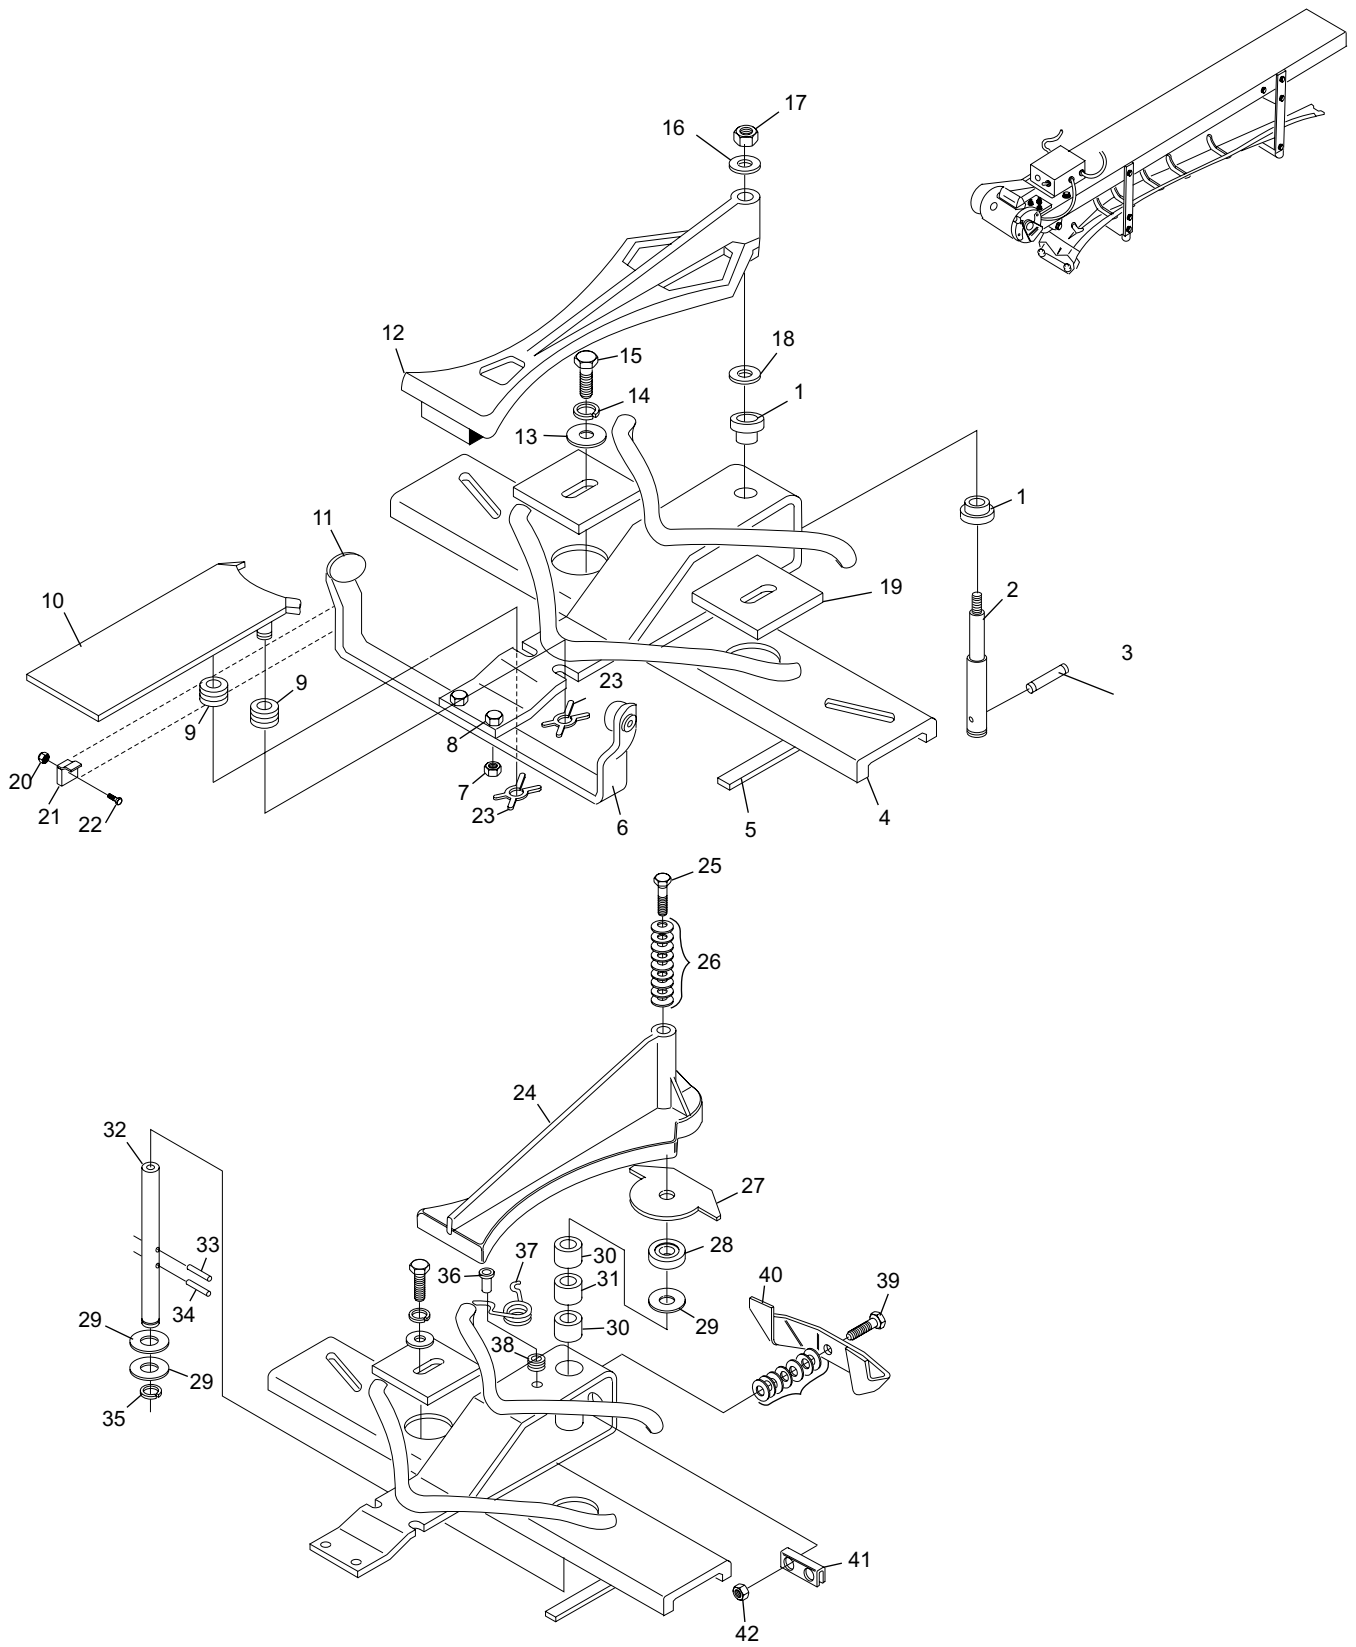

Index

No.	Part Number	Description
1.	10-421901-000	Flanged Oilite Bearing
2.	12-502134-000	Y-Switch Shaft
3.	11-354002-001	Groove Pin
4.	12-502100-000	Switch Track Assembly
5.	12-502157-002	Shim
	12-502157-003	Shim
	12-502157-004	Shim
6.	12-502131-000	Y Switch Stop Bar
7.	11-170009-001	Hex Nut Nylock (5/16-18)
8.	11-001264-001	Hex Head Cap Screw (5/16-18 x 1")
9.	12-502155-000	Y-Switch Spacer
10.	12-502328-000	Plate Assembly
11.	12-502154-000	Y-Switch Bumper (Pull-Thru)
12.	90-502153-000	Nylon Y-Switch
	12-502159-000	Y-Switch Assembly
13.	11-190514-001	Flat Washer
14.	11-195016-001	Lockwasher (3/8)
15.	11-001348-001	Hex Head Cap Screw (3/8-16 x 1-1/2")
	11-001350-001	Hex Head Socket Cap Screw (3/8-16 x 1-3/4")
16.	11-190014-001	Flat Washer (3/8)
17.	11-170011-001	Hex Nut Nylock (3/8-16)
18.	11-190018-001	Flat washer (1/2)
19.	12-502156-000	Plate
20.	11-170007-001	Hex Nut Nylock (1/4-20)
21.	12-502166-000	Stop Bracket
22.	11-001183-000	Hex Head Socket Cap Screw (1/4-20 x 7/8")
23.	11-230003-001	"X" Washer (3/16)
24.	12-502192-000	"Y" Switch
25.	11-001950-001	Hex Head Socket Cap Screw (3/8-16 x 1-1/2")
26.	12-502194-000	Spring Washer
27.	12-502199-000	Clutch Plate Assembly
28.	12-502195-000	Thrust Bearing
29.	10-190019-000	Nylatron Washer
30.	11-483017-000	Needle Roller Bearing (11/16 I.D. X 7/8 O.D.)
31.	10-386239-000	Spacer
32.	12-502196-000	Pivot Shaft
33.	11-345264-001	Roll Pin (5/32 x 1-1/4")
34.	11-345263-001	Roll Pin (5/32 x 1-1/8")
35.	11-530024-000	External Retaining Ring (.640 I.D.)
36.	N.A.	Headed Spirol Pin
37.	12-502187-000	Torsion Spring
38.	12-150130-005	Spring Wheel
39.	11-001267-000	Hex Head Socket Cap Screw (5/16-18 x 1-3/8")
40.	12-502183-000	Rear Stop
41.	12-350167-000	Nut Retainer
42.	11-170009-001	Hex Nut Nylock (5/16-18)

N.A. = No Longer Available

Center Ball Return "Y" Switch

Center Ball Return "Y" Switch