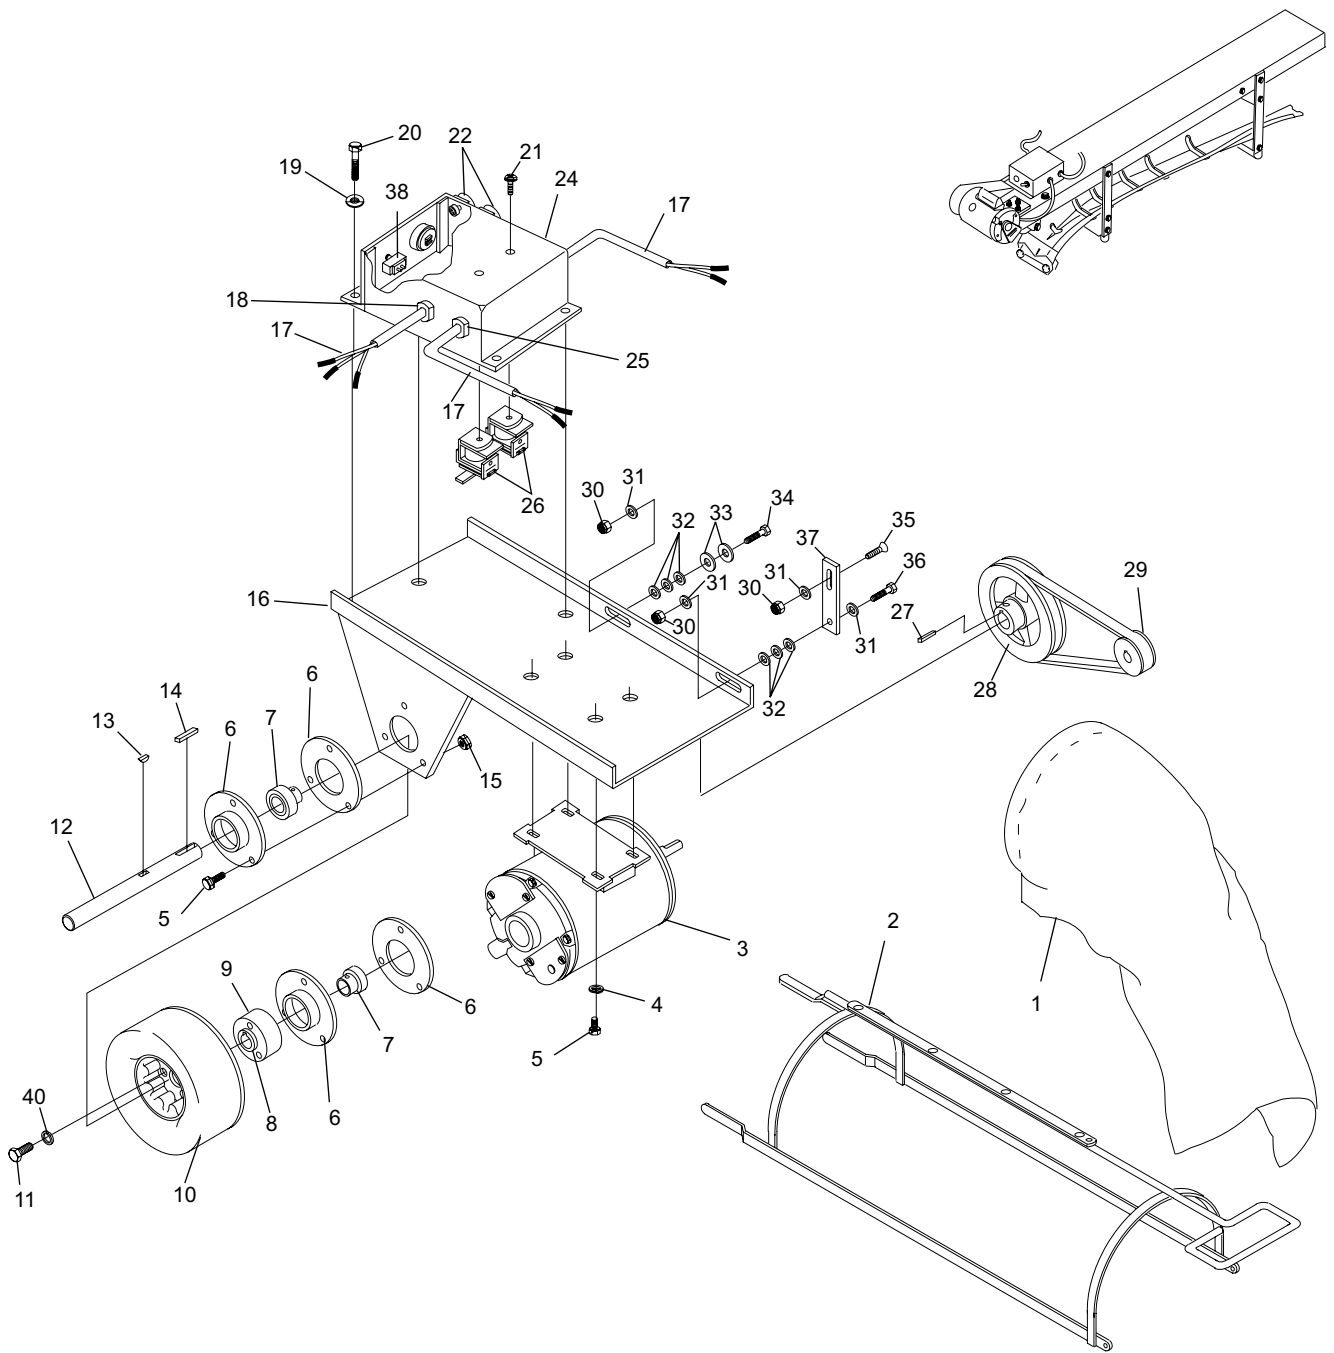

Index

No.	Part No.	Description
1.	61-860028-000	E-Z Ball Duster Apron
2	12-502442-000	Ball Duster Frame
	29-088557-000	Wiper Frame Assembly, See Note
	29-088559-000	Assembly
	29-203256-000	Frame Holder
	N.A.	Frame Holder
3.	12-802059-003	Motor (1/4 hp 1425-1725 RPM)
4.	11-191012-001	Flat Washer (5/16)
5.	11-001262-001	Hex Head Cap Screw (5/16-18 x 3/4")
6.	11-413051-000	Adapter Bearing Flange
7.	11-413001-000	Ball Bearing
8.	12-502613-000	Hub
9.	11-101208-001	Set Screw (5/16-18 x 3/4")
10.	53-530060-000	Rubber Hub and Tire Assembly
	90-520060-000	Urethane Ball Wheel Assembly
11.	11-195015-001	Lockwasher (5/16)
12.	12-502611-000	Drive Shaft
13.	11-050006-000	Woodruff Key
14.	12-100187-009	Square Key
15.	11-170009-001	Hex Nut Nylock (5/16-18)
16.	12-502602-000	Booster Frame
17.	10-750619-000	Cable Assembly - 3 COND., 18 AWG, 2' 2"
18.	11-611011-000	Large Strain Relief Bushing
19.	11-615502-000	Toggle Switch
20.	11-195014-001	Lockwasher (1/4)
21.	11-081007-001	Hex Washer Self Tapping Screw (1/4 x 3/8")
22.	12-750033-000	Box Mounting Receptacle
23.	11-017564-001	Round Head Slotted Cap Screw
24	12-502335-000	Control Box Assembly
	12-502336-010	Control Box
25.	11-611009-000	Small Strain Relief Bushing
26.	12-862830-000	Relay
27.	10-621055-000	Key - 3/16 SQ. X 1 1/8 LG.
28.	10-510701-000	Sheave (8")
	10-510704-000	Sheave (9")
29.	10-510702-000	Sheave (2.3")
	10-510703-000	Sheave (2.7")
30.	11-170011-001	Hex Nut Nylock (3/8-16)
31.	11-191014-001	Flat Washer (3/8)
32.	11-190014-001	Flat Washer (3/8)
33.	11-190522-001	Plain Washer
34.	11-001348-001	Hex Head Cap Screw (3/8-16 x 1-1/2")
35	11-007348-000	Flat Head Socket Cap Screw (3/8-16 x 1-1/2")
36.	11-001345-000	Hex Head Cap Screw (3/8-16 x 1-1/8)
37.	12-352566-000	Bracket
38.	11-001263-001	Hex Head Cap Screw (5/16-18 x 7/8")

N.A. = No Longer Available

Note: Order Part 29-088557-000

Ball Booster

Ball Booster