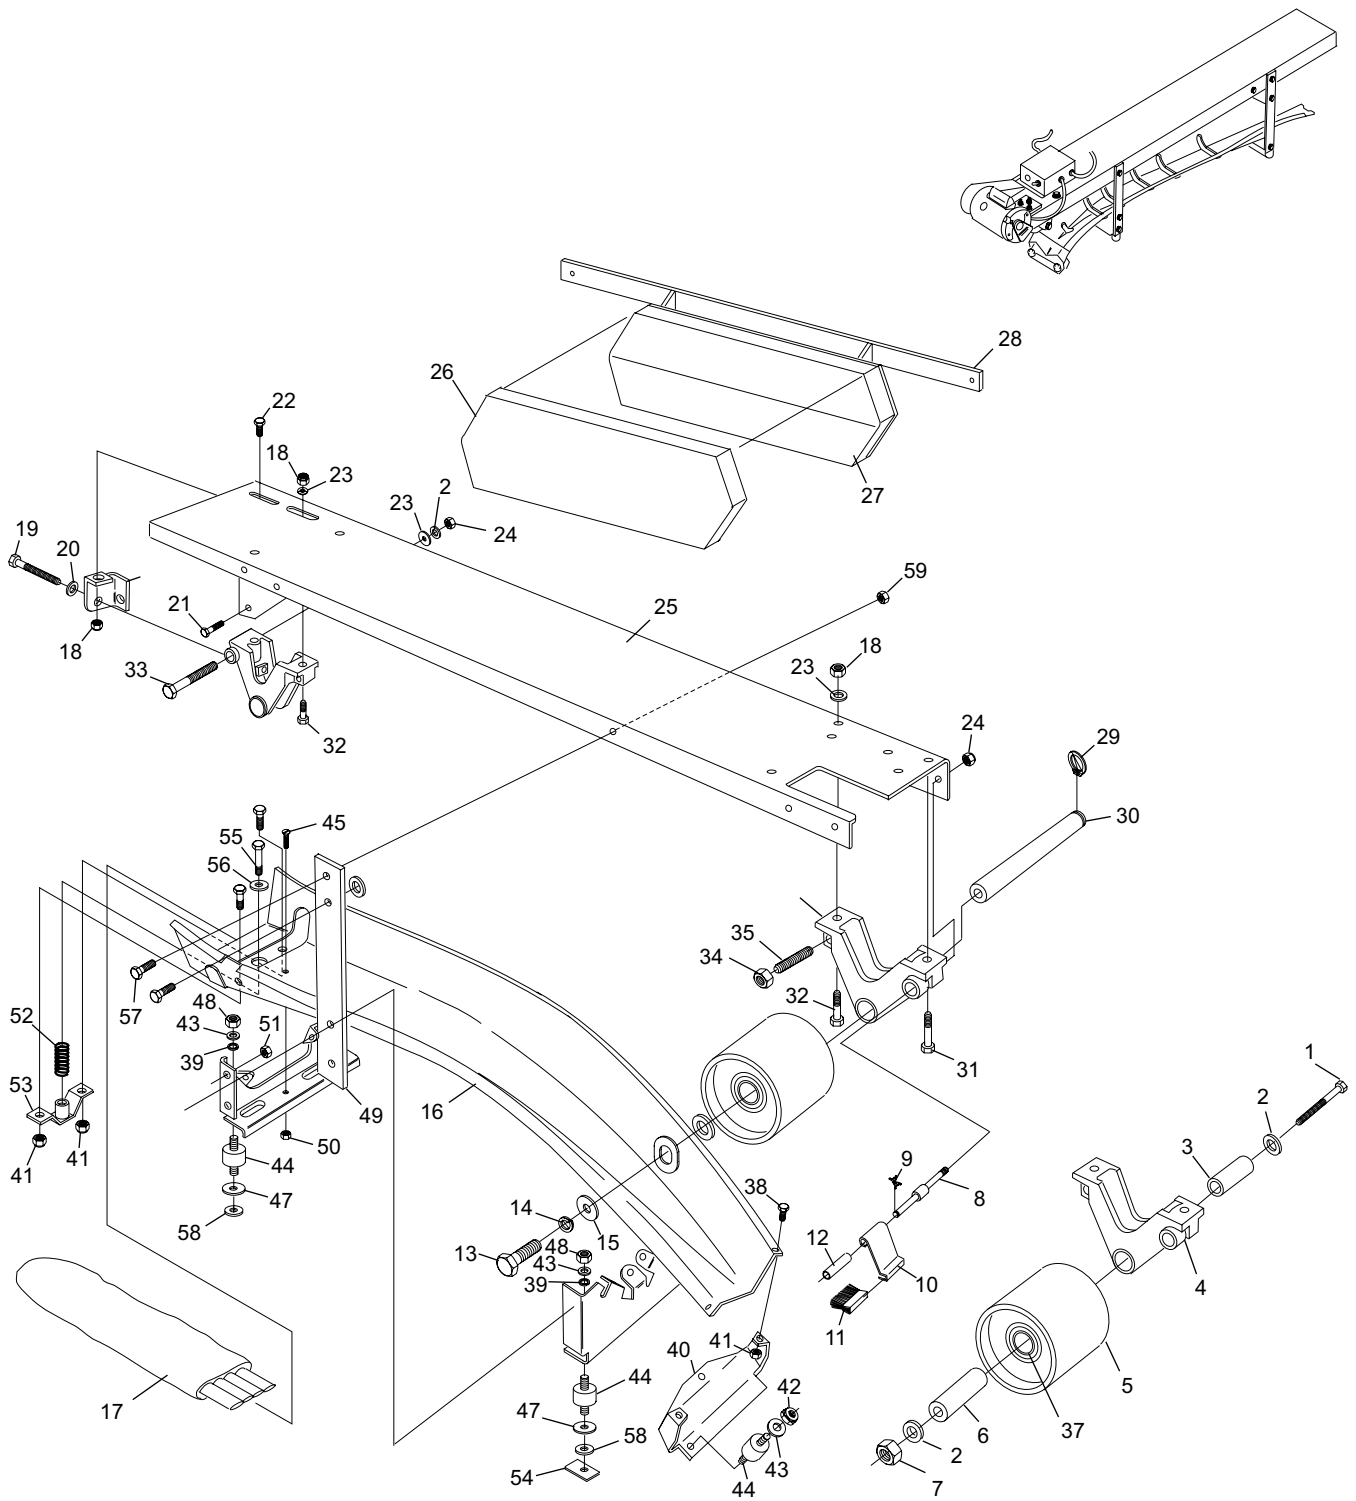

Ball Accelerator

Ball Accelerator

Index	Part Number	Description
1.	11-002129-001	Hex Head Cap Screw (3/8-16 x 2-1/4")
2.	11-078034-001	Round Head Socket Cap Screw (3/8-16 x 1")
3.	12-502338-000	Belt Shield
4.	11-195014-001	Lockwasher (1/4)
5.	11-081007-001	Hex Washer Self Tapping Screw (1/4 x 3/8")
6.	12-502301-000	Accelerator Frame
7.	12-502337-000	Cable Assembly
8.	11-611011-000	Large Strain Relief Bushing
9.	12-502336-010	Control Box
	12-502335-000	Control Box Assembly
10.	11-017564-001	Round Head Slotted Cap Screw
11.	10-750619-001	3-Conductor Service Cord
12.	11-615502-000	Toggle Switch
13.	12-750033-000	Box Mounting Receptacle
14.	12-862830-000	Relay
15.	11-678601-000	Flush Base Connector
16.	11-107024-001	Screw
17.	11-679201-000	Connector Body
18.	11-170011-001	Hex Nut Nylock (3/8-16)
19.	12-502XXX-000	Motor Pulley (see chart on previous page)
20.	11-170009-001	Hex Nut Nylock (5/16-18)
21.	12-502308-000	Motor Plate
22.	11-190523-000	Plain Washer
23.	11-191012-001	Flat Washer (5/16)
24.	11-001263-001	Hex Head Cap Screw (5/16-18 X 7/8")
25.	12-502424-000	Duster Pad
26.	N.A.	Filter
27.	12-802059-003	Motor (1/4 hp 1425-1725 RPM)
	12-802059-004	Accelerator Motor(1/2 hp 2850-3450 RPM)
28.	10-705043-002	Cooling Fan
	10-705043-003	Fan Cover