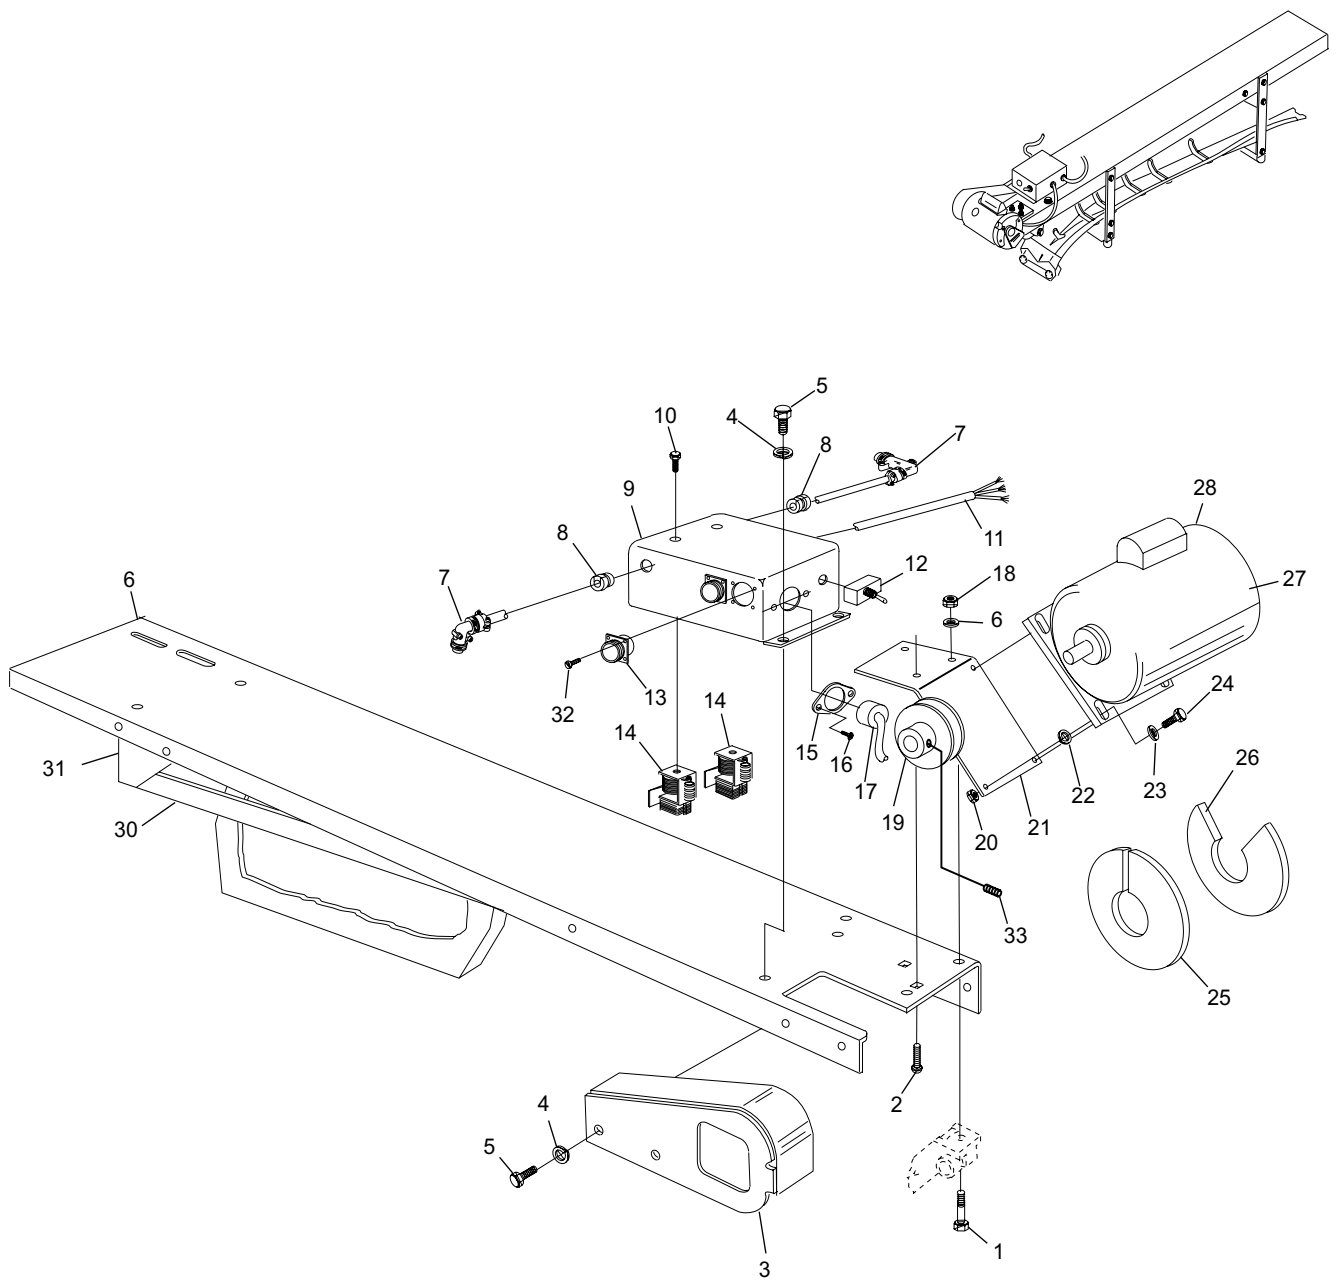

Index	Part Number	Description
1.	11-002129-001	Hex Head Cap Screw (3/8-16 x 2-1/4")
2.	11-078034-001	Round Head Socket Cap Screw (3/8-16 x 1")
3.	12-502338-000	Belt Shield
4.	11-195014-001	Lockwasher (1/4)
5.	11-081007-001	Hex Washer Self Tapping Screw (1/4 x 3/8")
6.	12-502301-000	Accelerator Frame
7.	12-502337-000	Cable Assembly
8.	11-611011-000	Large Strain Relief Bushing
9.	12-502336-010	Control Box
	12-502335-000	Control Box Assembly
10.	11-017564-001	Round Head Slotted Cap Screw
11.	10-750619-001	3-Conductor Service Cord
12.	11-615502-000	Toggle Switch
13.	12-750033-000	Box Mounting Receptacle
14.	12-862830-000	Relay
15.	11-678601-000	Flush Base Connector
16.	11-107024-001	Screw
17.	11-679201-000	Connector Body
18.	11-170011-001	Hex Nut Nylock (3/8-16)
19.	12-502XXX-000	Motor Pulley (see chart on previous page)
20.	11-170009-001	Hex Nut Nylock (5/16-18)
21.	12-502308-000	Motor Plate
22.	11-190523-000	Plain Washer
23.	11-191012-001	Flat Washer (5/16)
24.	11-001263-001	Hex Head Cap Screw (5/16-18 X 7/8")
25.	12-502424-000	Duster Pad
26.	N.A.	Filter
27.	12-802059-003	Motor (1/4 hp 1425-1725 RPM)
	12-802059-004	Accelerator Motor(1/2 hp 2850-3450 RPM)
28.	10-705043-002	Cooling Fan
	10-705043-003	Fan Cover

N.A. = No Longer Available

Ball Accelerator