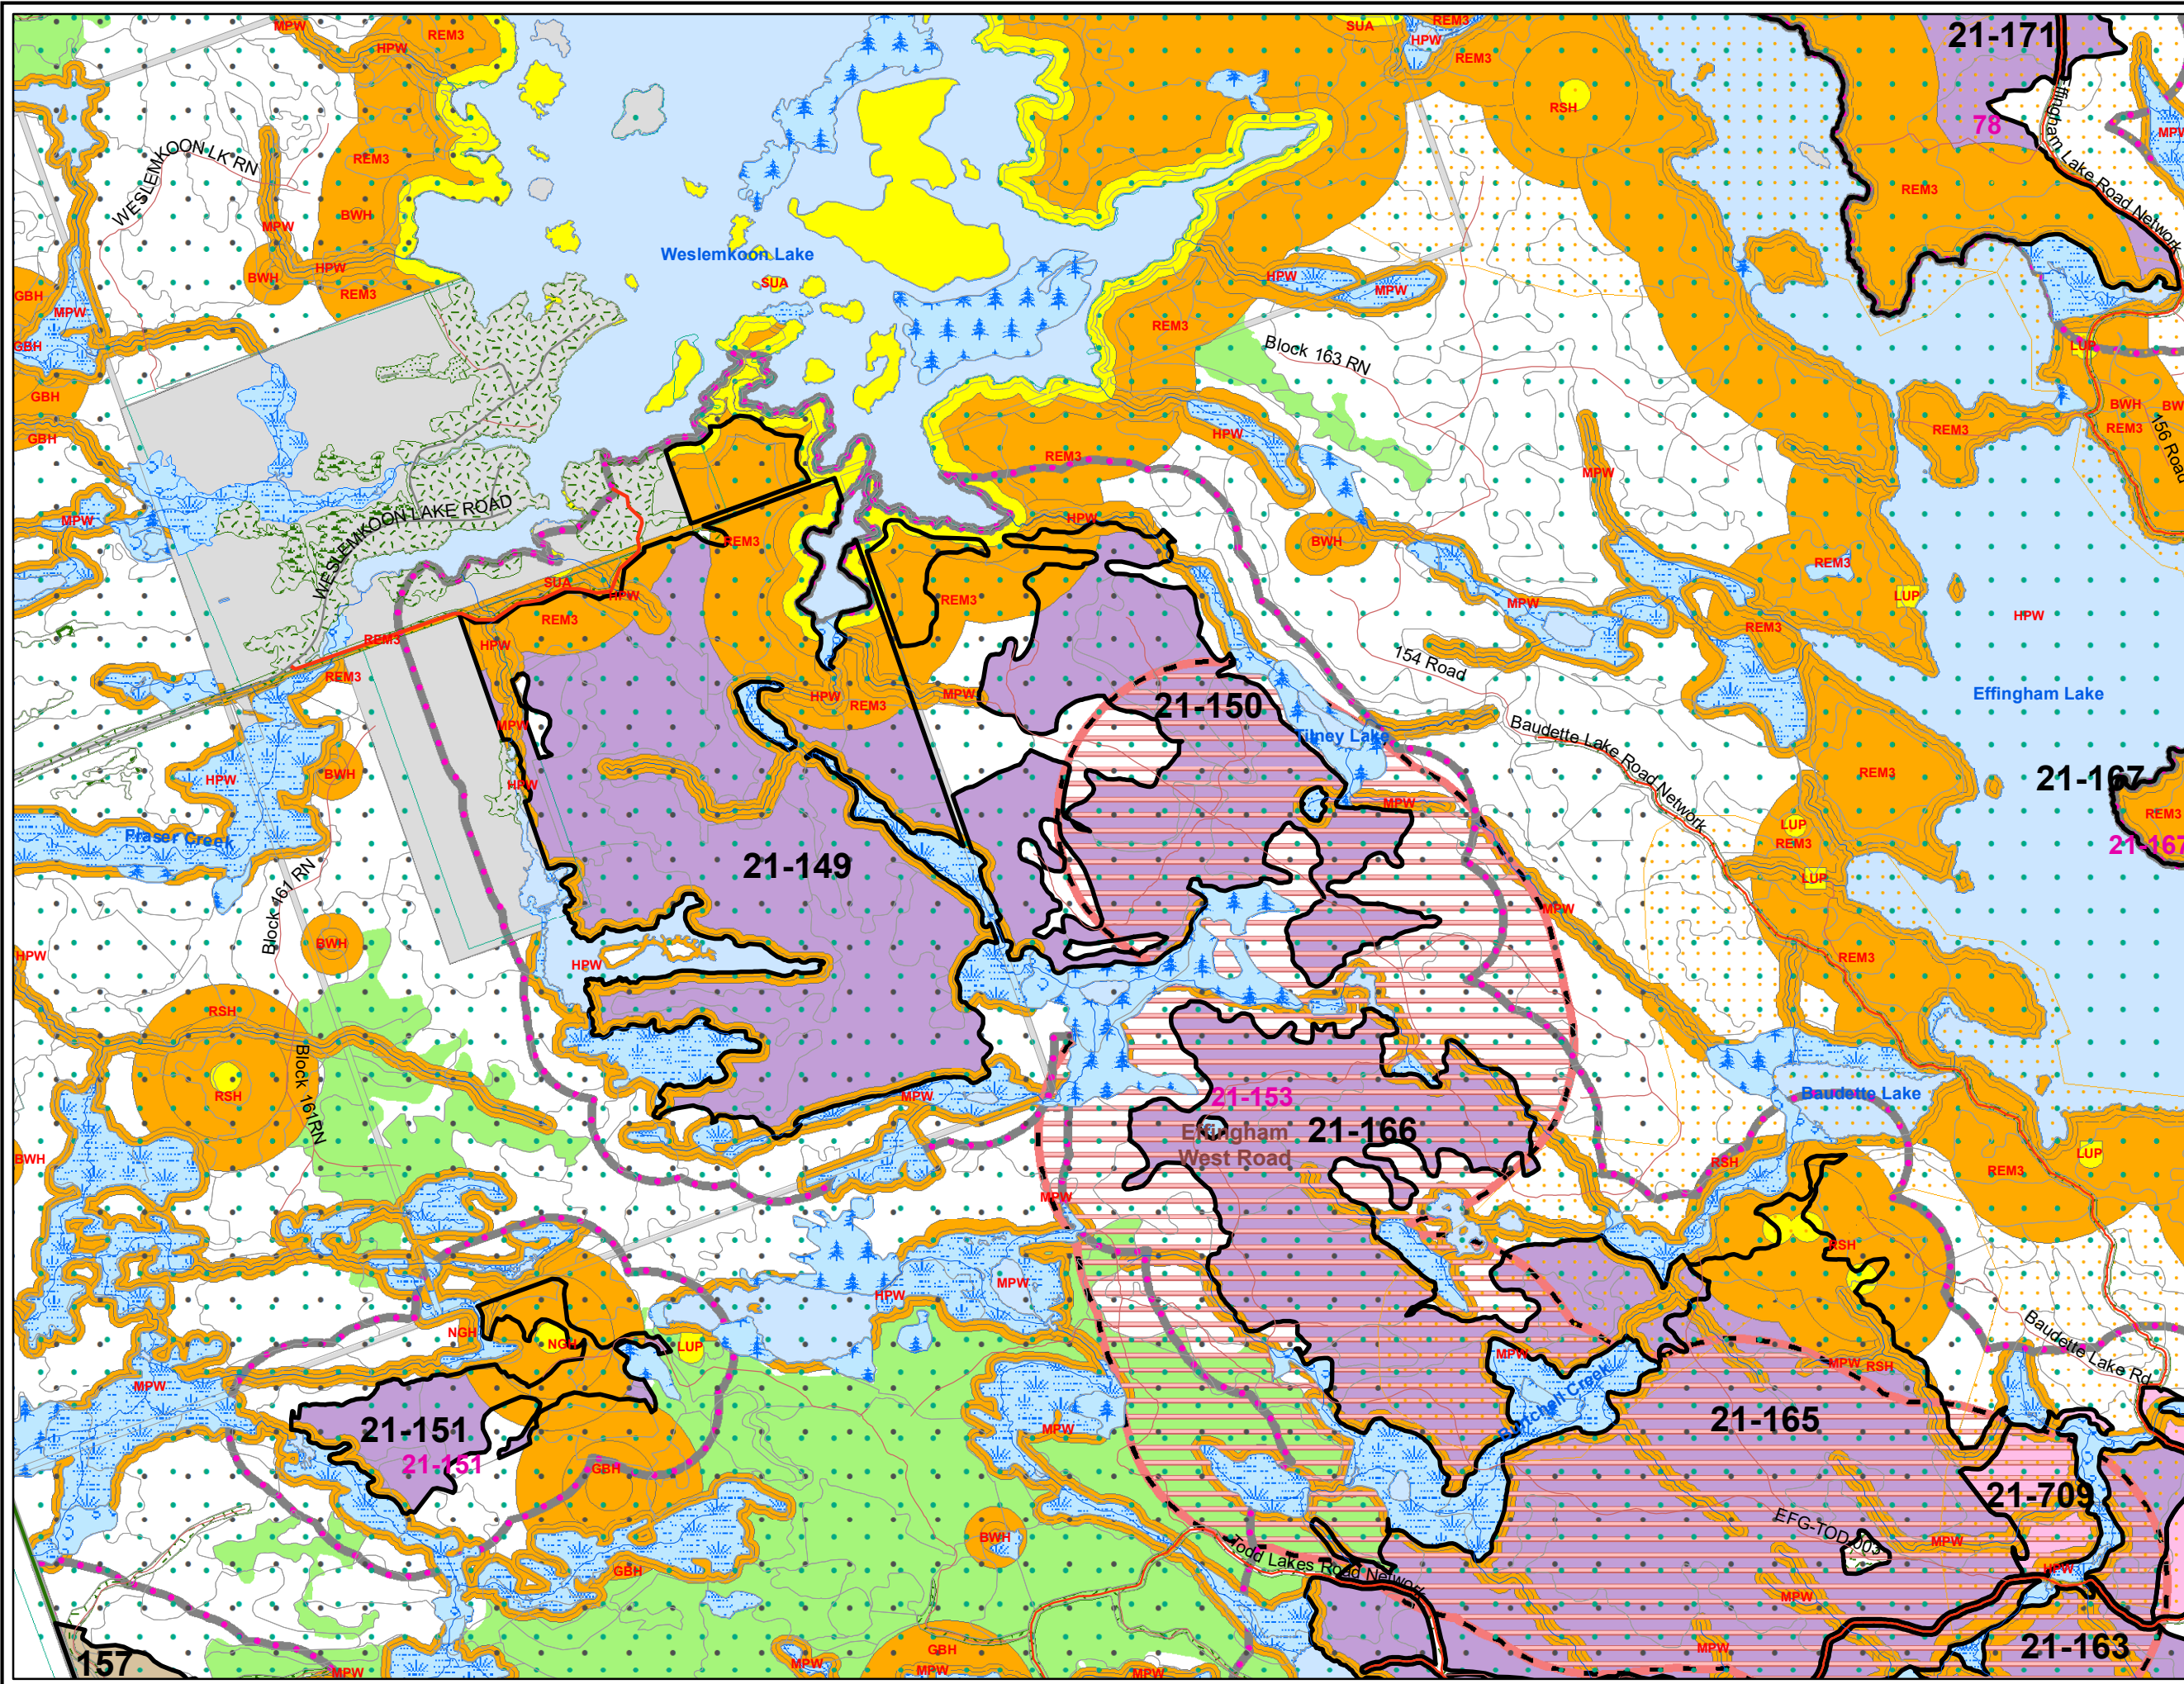

Map 21-149
Mazinaw-Lanark Forest
 2021 - 2031
Forest Management Plan
Areas Selected for Operations

- Highway
- Primary Roads
- Branch Roads
- Operational Road
- Other Roads
- Transmission Lines
- Railway
- Permanent Streams
- Intermittent Streams
- Management Unit Boundary
- Township Boundary
- Stand Boundary
- Brush & Alder
- Tread Muskeg
- Open Muskeg
- DAL
- Grassland
- Rock
- UCL
- Operational Road Boundaries
- Primary Road Corridor
- Branch Road Corridor
- Wood Storage Yard
- Aggregate Extraction Areas
- Lakes & Rivers
- Reserve
- Modified
- Regular Harvest
- Contingency Harvest
- Bridging Harvest
- Eligible Renewal & Tending Areas
- Tree Improvement Area
- Madawaska Highlands Land Use Area
- Deer Management Zones
- Moose Management Zones
- Enhanced Management Area
- Private Land
- Parks & Conservation Reserves
- Communities