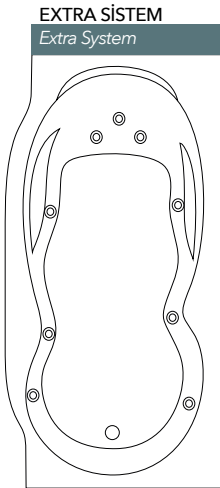

- 1 adet 1.1 hp motor / 1 piece 1.1 hp pump
- 6 adet yandan su jeti / 6 pcs side water jets
- 3 adet sırt su jeti / 3 pcs water back jets