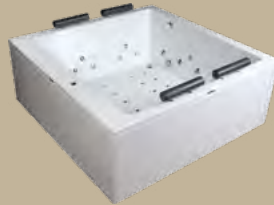

EBAT / SIZE (cm) 80x90x180 h: 54 cm
İç derinlik / Bathtub inner depth: 38

EBAT / SIZE (cm) 75x90x160/75x90x175
90x120x180 h: 54 cm
İç derinlik / Bathtub inner depth: 38

Paloma

EBAT / SIZE (cm) 120x200 h: 70 cm
İç derinlik / Bathtub inner depth: 50

Soft

EBAT / SIZE (cm) 110x190 h: 54 cm
İç derinlik / Bathtub inner depth: 40

EBAT / SIZE (cm) 150x150/180x180 h: 54 cm
İç derinlik / Bathtub inner depth: 38
EBAT / SIZE (cm) 160x160 h: 60 cm
İç derinlik / Bathtub inner depth: 42

EBAT / SIZE (cm) 170x170/180x180 h: 67 cm
İç derinlik / Bathtub inner depth: 50
EBAT / SIZE (cm) 190x190 h: 70 cm
İç derinlik / Bathtub inner depth: 50

EBAT / SIZE (cm) 100x190/110x190 h: 67 cm
İç derinlik / Bathtub inner depth: 50

EBAT / SIZE (cm) 100x190 h: 54 cm
İç derinlik / Bathtub inner depth: 38

EBAT / SIZE (cm) 110x180/110x210
110x220/100x180/130x200 h: 67 cm
İç derinlik / Bathtub inner depth: 50

Comfort

EBAT / SIZE (cm) 70x140/80x140 h: 90 cm
İç derinlik / Bathtub inner depth: 70
EBAT / SIZE (cm) 100x155 h: 95 cm
İç derinlik / Bathtub inner depth: 70

Fantasia

EBAT / SIZE (cm) 115x185/85x160
85x170/95x175 h: 54 cm
İç derinlik / Bathtub inner depth: 38

Eros

EBAT / SIZE (cm) 185x185/175x175/165x165
h:70 cm İç derinlik / Bathtub inner depth: 50
150x150 h:54cm
İç derinlik / Bathtub inner depth: 38

ÖZEL KÜVETLER / Special Bathtubs

OVAL VE YARI OVAL KÜVETLER / Oval and Semioval Bathtubs

ÖZEL KÜVETLER / Special Bathtubs

DİKDÖRTGEN KÜVETLER / Rectangular Bathtubs