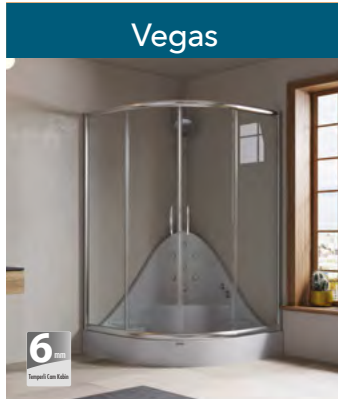

## DUŞ TEKNELERİ (OVAL - YARI OVAL VE KARE - DİKDÖRTGEN)

Oval - Semioval and Square - Rectangular Shower Trays