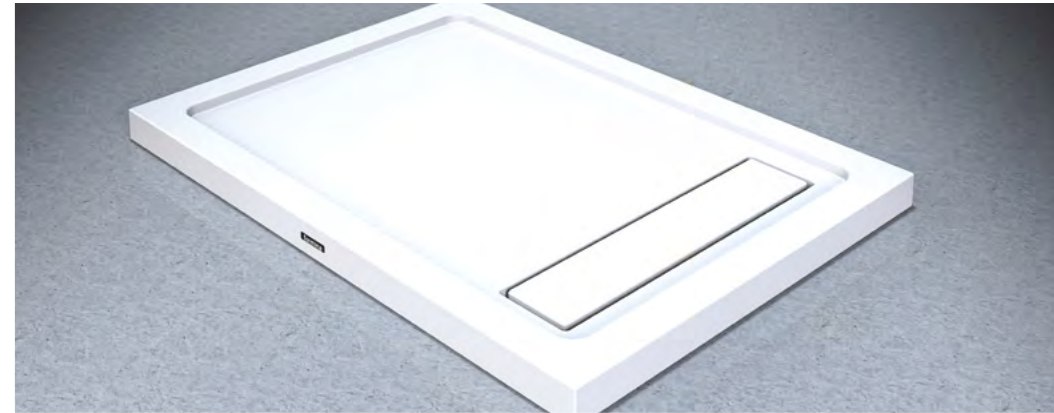

## DUŞ TEKNELERİ (OVAL - YARI OVAL VE KARE - DİKDÖRTGEN)

Oval - Semioval and Square - Rectangular Shower Trays