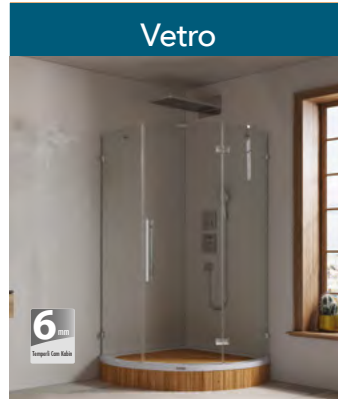

Cetra

EBAT / SIZE (cm) 80x80/90x90/100x100  
h: 44 cm  
İç derinlik / Bathtub inner depth: 30

Tango

EBAT / SIZE (cm) 70x150/70x160/70x170  
h: 54 cm İç derinlik / Bathtub inner depth: 38

## DUŞ TEKNELERİ (OVAL - YARI OVAL VE KARE - DİKDÖRTGEN)

Oval - Semioval and Square - Rectangular Shower Trays