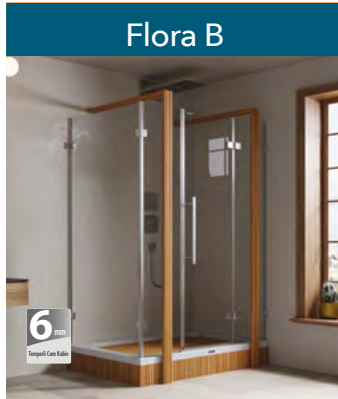

Cetra

EBAT / SIZE (cm) 80x80/90x90/100x100  
h: 44 cm  
İç derinlik / Bathtub inner depth: 30

Tango

EBAT / SIZE (cm) 70x150/70x160/70x170  
h: 54 cm İç derinlik / Bathtub inner depth: 38

## DUŞ TEKNELERİ (OVAL - YARI OVAL VE KARE - DİKDÖRTGEN)

Oval - Semioval and Square - Rectangular Shower Trays