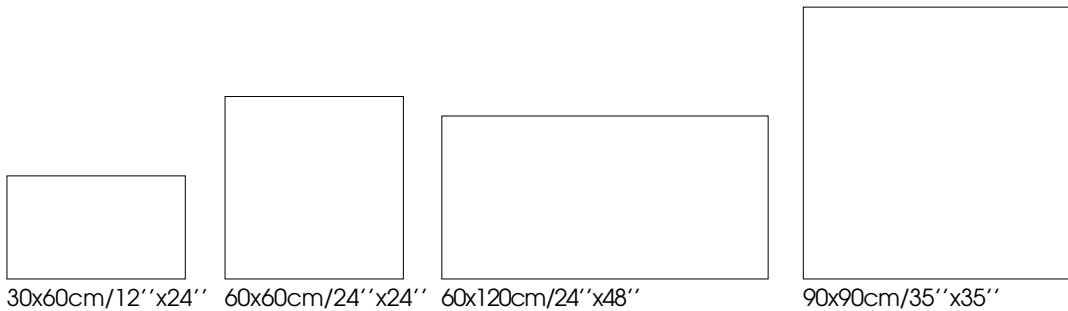

Usage Areas

*Valid only for matt products.