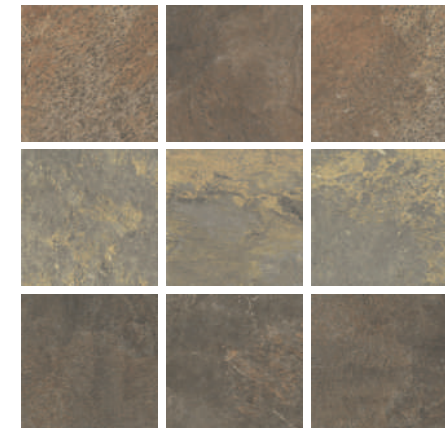

20x20cm Mix Brown Fon Glazed Porcelain Matt

Usage Areas Glazed Porcelain Tile

Size	Surface	Box / m²	Pallet / m²	Pallet Box / Piece	Pallet Weight / kg	Pallet Box Dimensions / cm
20x20cm - 8"x8"	Matt	0,52	41,60	13	1385	80x120x98
30x60cm - 12"x24"	Matt	1,80	57,6	32	807,22	80x120x77

*Valid only for 30x60 products.