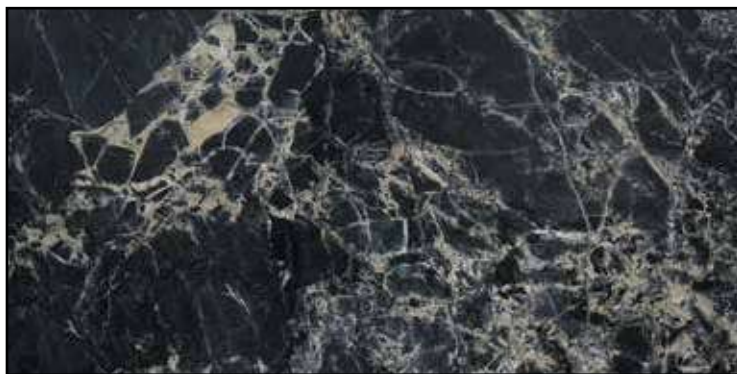

40x80 cm / 16"x32" / Black - Matt

Usage Areas