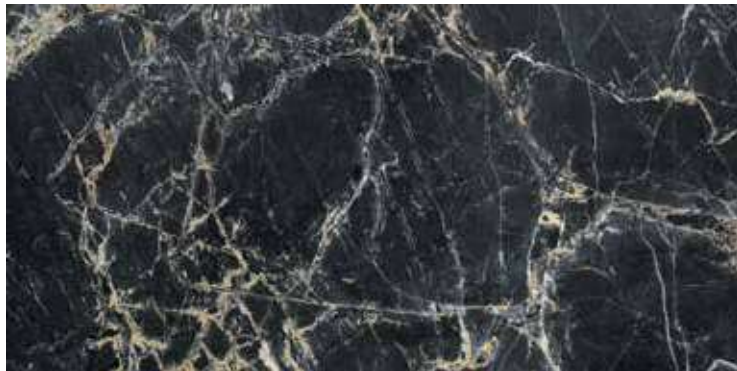

OLIMPIA

ULTRA THIN BY **seranit**

40x80 cm / 16"x32" / Black - Matt