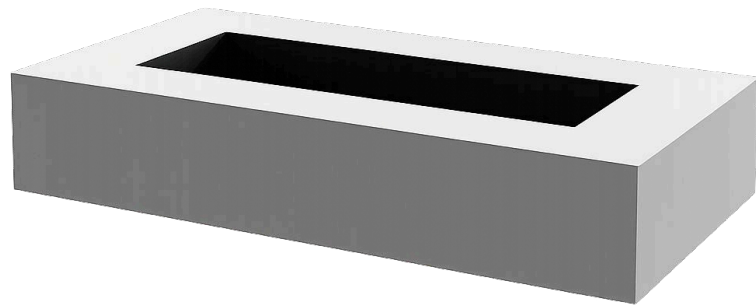

PRODUCT OVERVIEW

The Solara Series fire pit features a sleek, rectangular form with clean, modern lines. Its design incorporates a recessed central area, creating a striking contrast between the outer frame and the inner fire space. The low, sturdy profile offers both stability and a contemporary aesthetic. Its minimalist structure makes it versatile for various outdoor settings. This fire pit combines functionality with a refined architectural appeal.

SPECIFICATIONS

- Overall Height** : 18"
- Base Dimensions** : 58" X 36"
- Weight** : 527 lbs
- Color Options** : French Gray · Adobe · Mesa Buff · Graphite · Kailua · Terra Cota
- Texture Options** : Smooth · Foundry Etched · Light Sandblast · Medium Sandblast · Heavy Sandblast
- Material** : GFRC