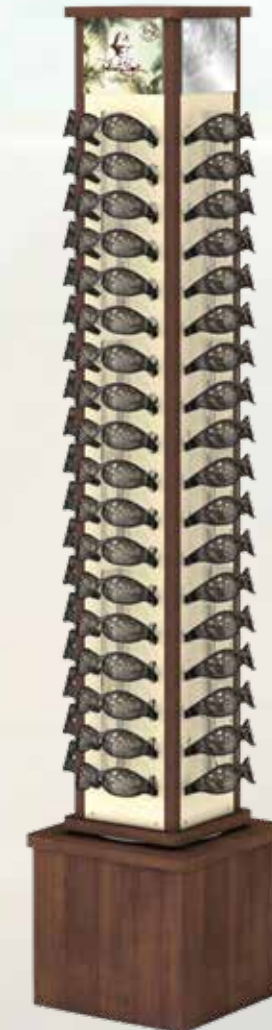

72pc. Sunglass
Floor Fixture