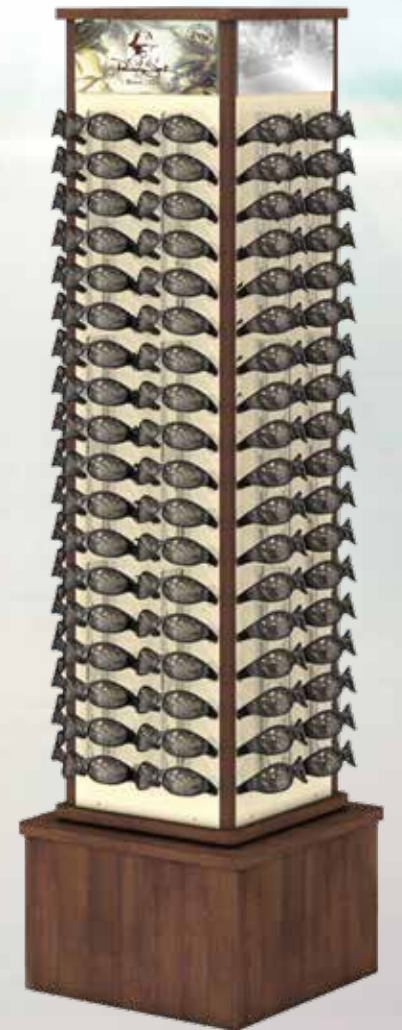

10400955.PJD
Adult Sport Cord

Black

24pc. Sunglass
Countertop Fixture

72pc. Sunglass
Floor Fixture

144pc. Sunglass
Floor Fixture

BEACH-TO-BAR

MEN'S LAGUNA 2 PLAID SANDAL
FMS0740APJ

MEN'S PANAMA JACK 'LAGUNA 2' PLAID-PRINTED UPPER, COMFORT CASUAL SANDAL WITH DURABLE TP RUBBER WEDGE BOTTOM