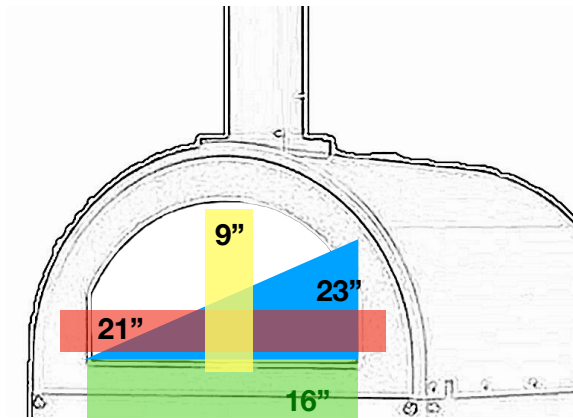

# KU17 / WPP04 Dimensions

## Oven only Outer Dimensions.

Overall Height	43"
Oven Height	16 1/2"
Oven Width	25 1/8"
Oven Depth	27 1/2"

## Oven interior Dimensions.

Door Height	9"
Door Width	16"
Interior Width	21"
Interior Depth	23"

## Oven Stand Dimensions.

Stand Height	34"
Stand Width	25 1/8"
Stand Depth	27 1/2"