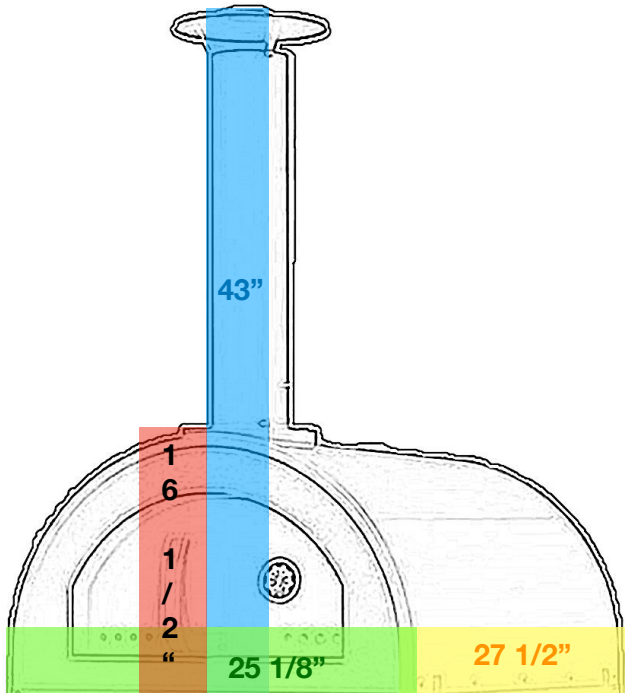

# KU17 / WPP04 Dimensions

## Oven only Outer Dimensions.

Overall Height	43"
Oven Height	16 1/2"
Oven Width	25 1/8"
Oven Depth	27 1/2"

## Oven interior Dimensions.

Door Height	9"
Door Width	16"
Interior Width	21"
Interior Depth	23"

## Oven Stand Dimensions.

Stand Height	34"
Stand Width	25 1/8"
Stand Depth	27 1/2"