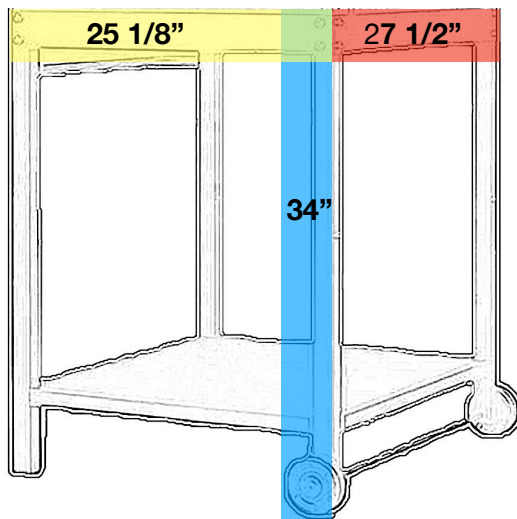

# KU17 / WPP04 Dimensions

## Oven only Outer Dimensions.

Overall Height	43"
Oven Height	16 1/2"
Oven Width	25 1/8"
Oven Depth	27 1/2"

## Oven interior Dimensions.

Door Height	9"
Door Width	16"
Interior Width	21"
Interior Depth	23"

## Oven Stand Dimensions.

Stand Height	34"
Stand Width	25 1/8"
Stand Depth	27 1/2"