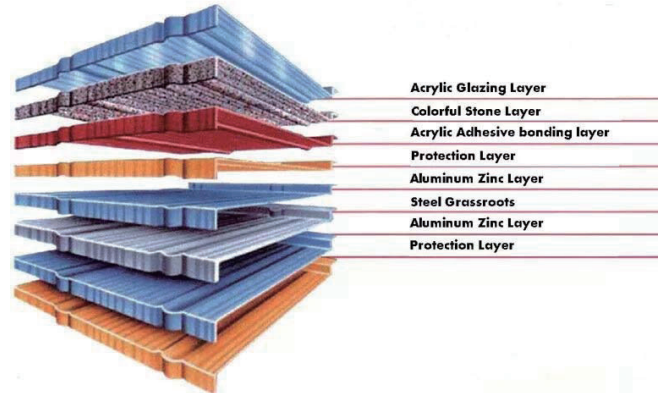

Smart Steel Choice

Our passion for going above and beyond allows us to meet and exceed standards set by the industry. We let our work speak for itself, maintaining a healthy relationship with our clients built on trust and safety. With quality system certifications such as ES-ICC and ISO 9001 and lifetime warranties, we guarantee that you're in safe hands.