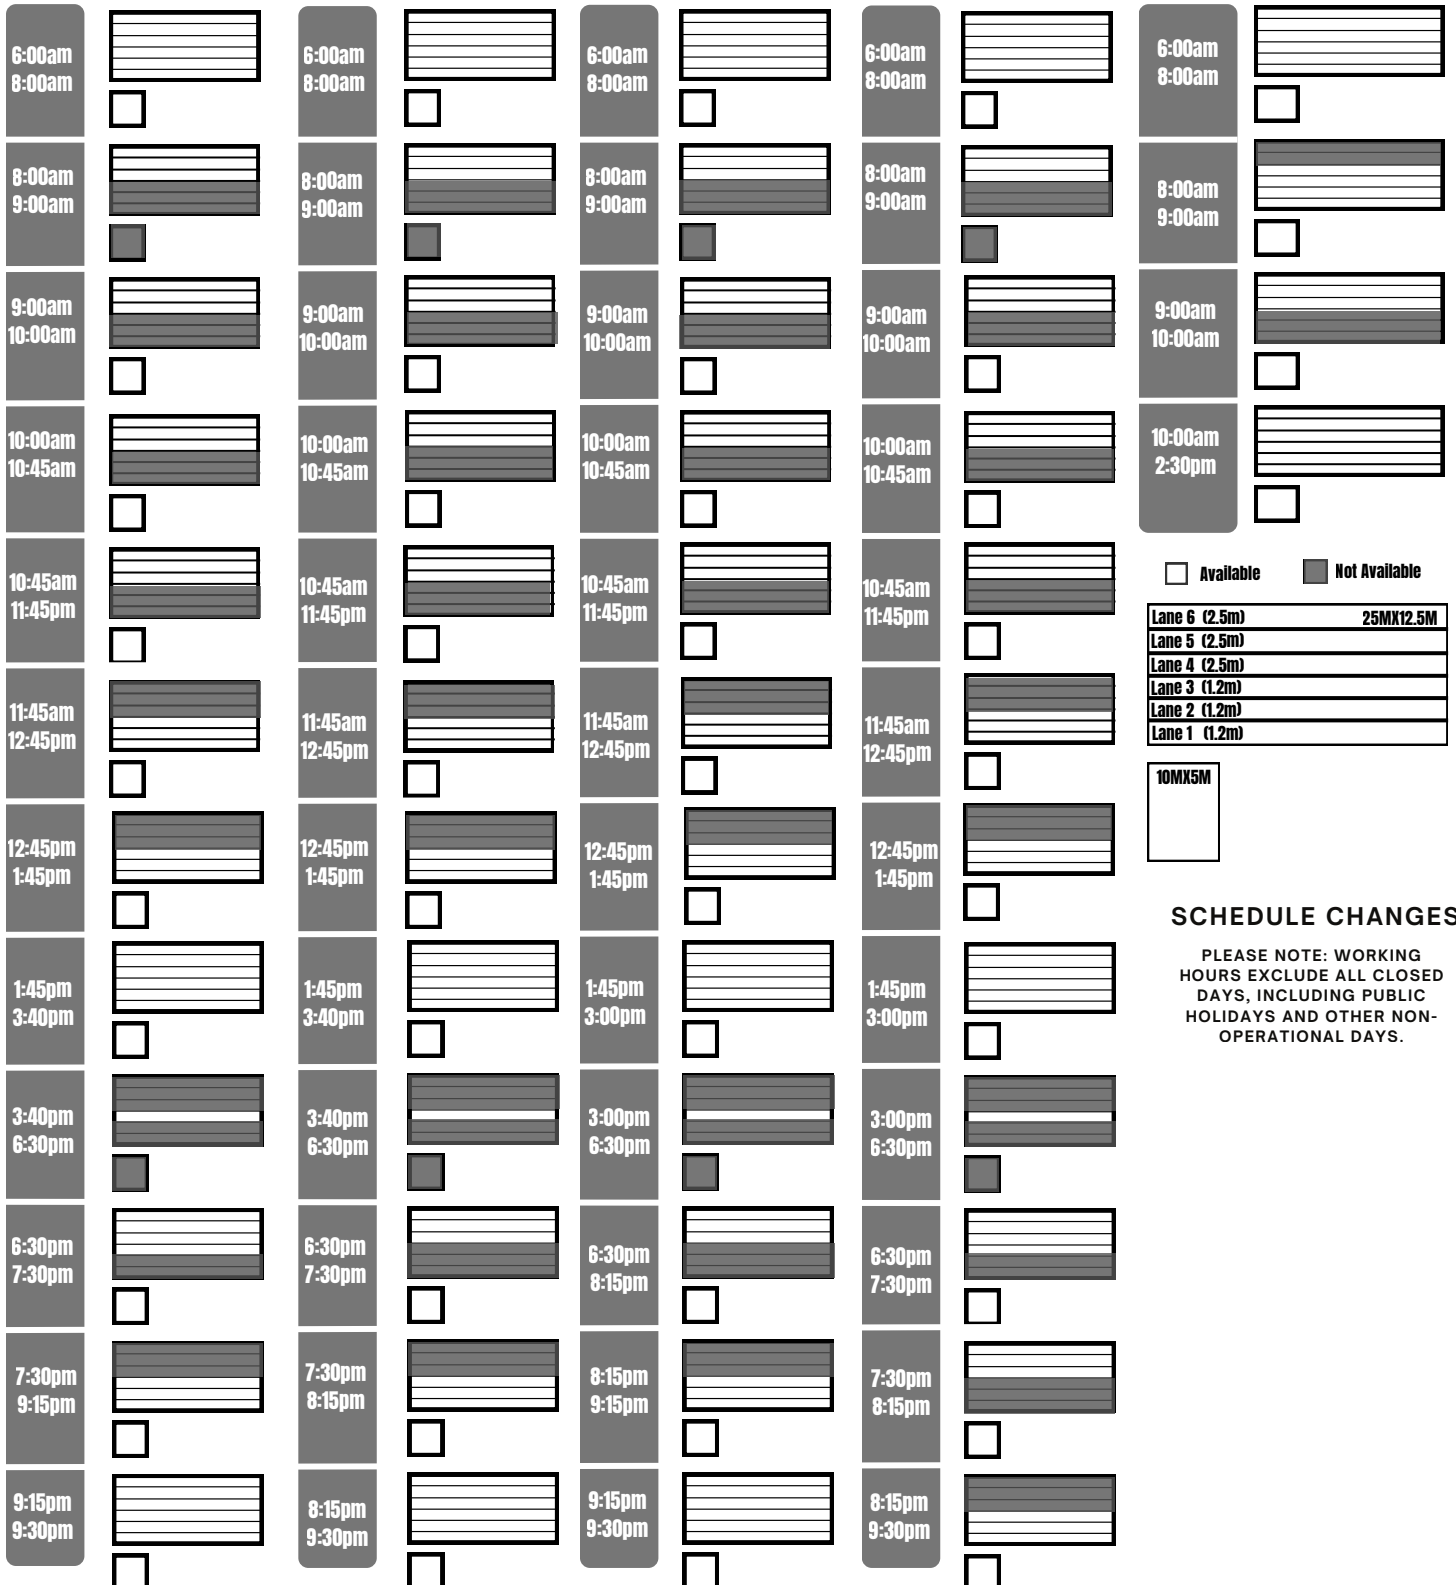

POOL LANES SCHEDULE | **KOMANETSI** | *JULY*

POOL WORKING HOURS

MONDAY-FRIDAY 6:00AM-9:30PM
SATURDAY 6:00AM-2:30PM

THE SCHEDULE MAY CHANGE AT ANY TIME

MONDAY

TUESDAY & THURSDAY

WEDNESDAY

FRIDAY

SATURDAY

Lane 6 (2.5m)	25MX12.5M
Lane 5 (2.5m)	
Lane 4 (2.5m)	
Lane 3 (1.2m)	
Lane 2 (1.2m)	
Lane 1 (1.2m)	

SCHEDULE CHANGES

PLEASE NOTE: WORKING HOURS EXCLUDE ALL CLOSED DAYS, INCLUDING PUBLIC HOLIDAYS AND OTHER NON-OPERATIONAL DAYS.