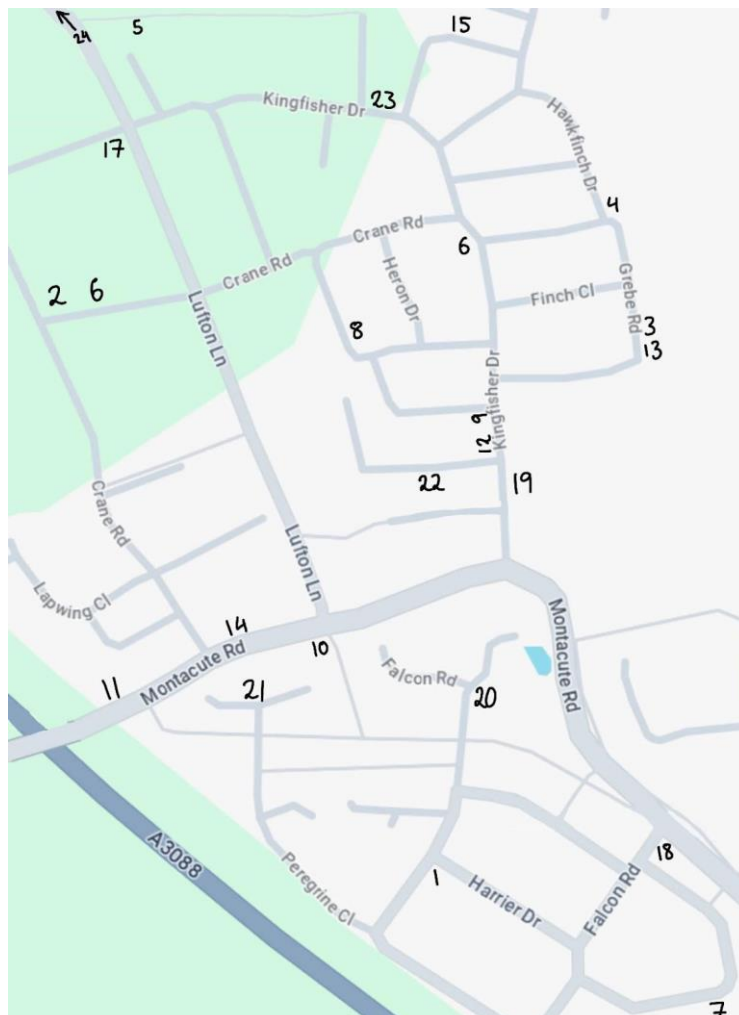

Agusta Park Advent Calendar 2024

Advent Sunday, 1st. December

4.00.p.m. in the Community Hall

Join us to start our Advent Calendar.

Visit all 24 Windows, collect the words, and then join us at Lufton Church on Christmas Eve at 4.00.p.m. for a Nativity Service.

Come in Fancy Dress if you Wish!

Here is a Map to guide you.

And here are the addresses of the windows,
and a space for you to collect the words:

Date	Address	Word
1	19 Harrier Drive	
2	1 Sisken Place	
3	6 Grebe Road	
4	4 Hawkfinch Drive	
5	19 Goldcrest Grove	
6	3 Sisken Place	
7	9 Hawk Road	
8	10 Crane Road	
9	5 Kingfisher Drive	
10	57 Montacute Road	
11	132 Montacute Road	
12	3 Kingfisher Drive	
13	4 Grebe Road	
14	112 Montacute Road	
15	5 Bunting Court	
16	19 Kingfisher Drive	
17	58 Sandpiper Drive	
18	5 Falcon Road	
19	Kingfisher School	
20	44 Falcon Road	
21	3 Peregrine Close	
22	6 Pipit Way	
23	48 Kingfisher Drive	
24	Lufton Church	