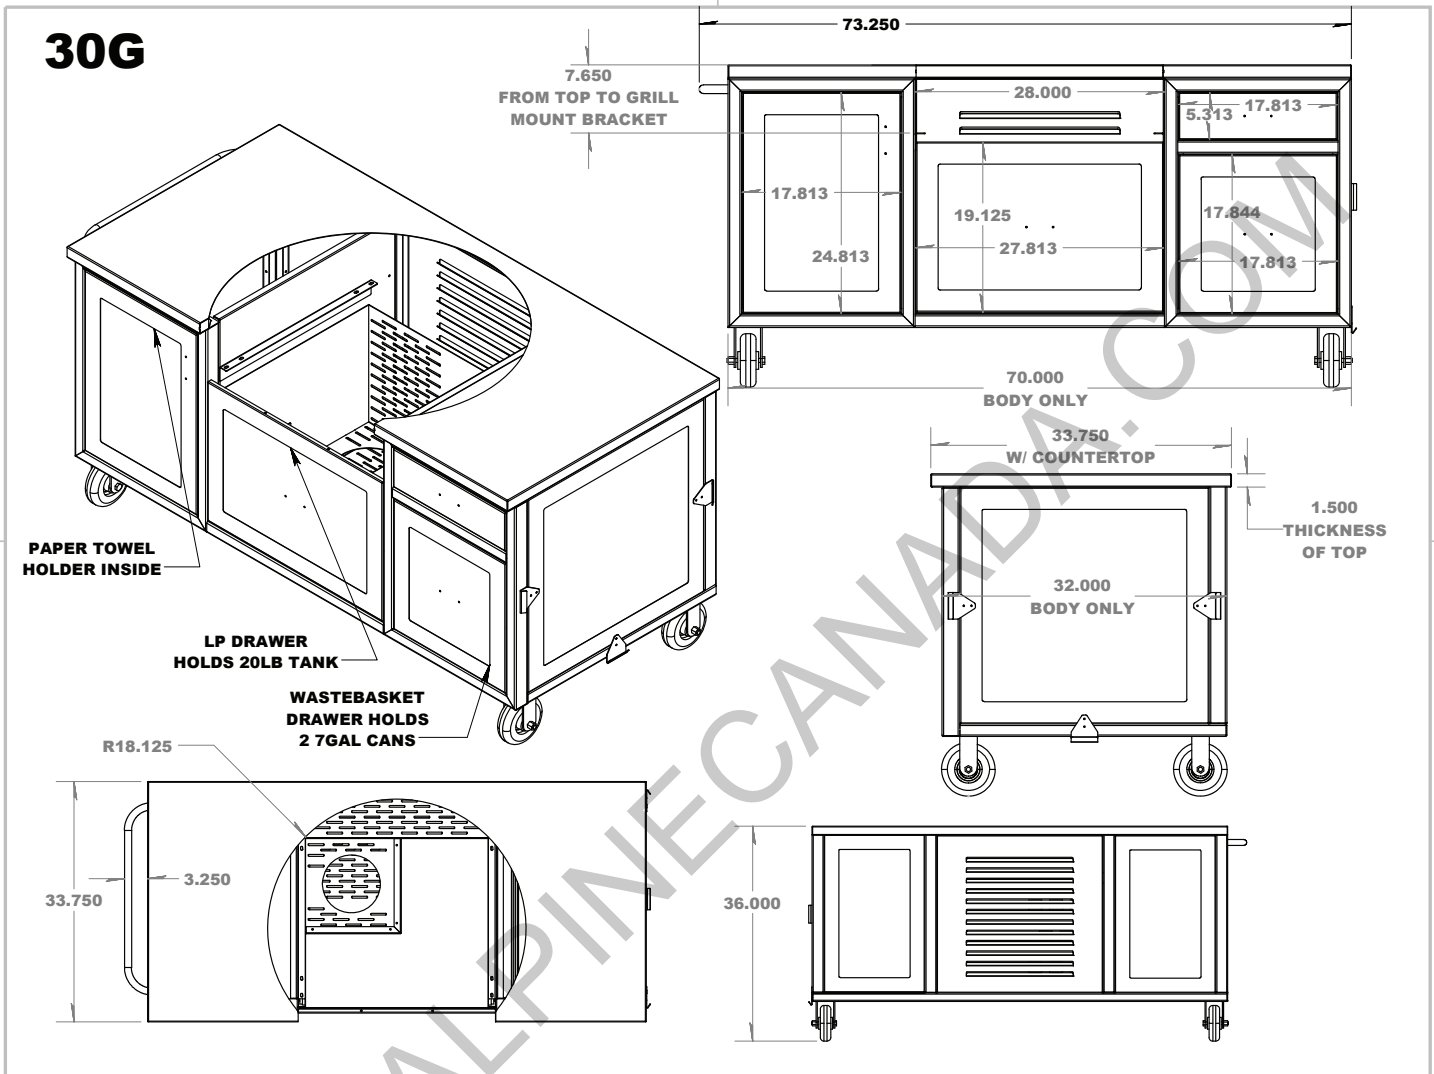

Model# **SA-10-0045-30** **Cart for Evo® Affinity 30G Cooktop**

30G