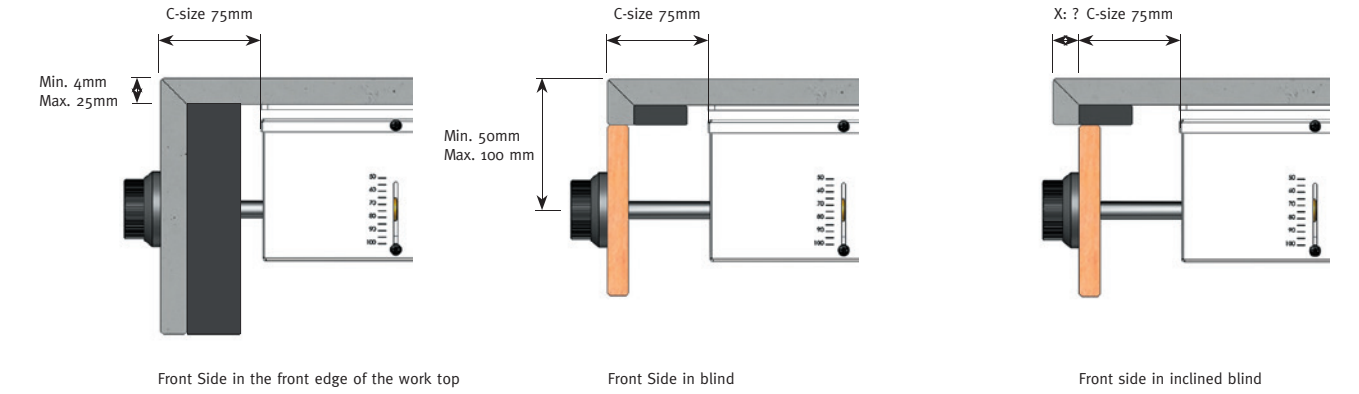

Front Side can be applied to the front side of the work top as well as the blind of the kitchen cabinet (whether indented or not). The designs above show the required measurements. The center-to-center measurement of the knobs depends on the situation, and the C-measurement is fixed.