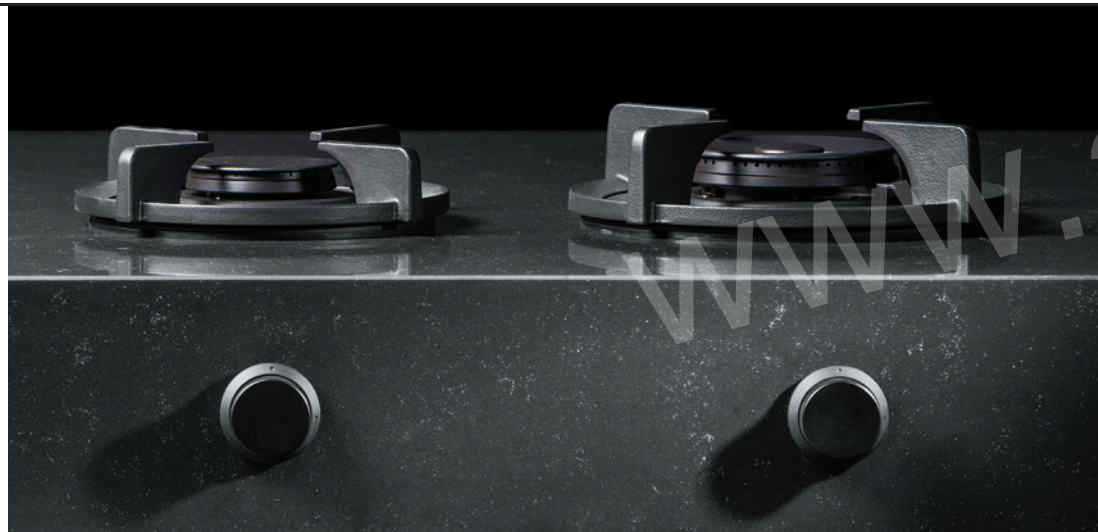

## PROFESSIONAL

Front Side  
Brass burners

All front side control model knob units require location specific ordering for each individual installation based on counter thickness, set back and knob height location.

## BLACK EDITION

Front Side  
Black burners

### Knobs on the front of the countertop or kitchen front

PITT cooking Front Side: the powerfully, integrated burners on the work top, the operating buttons are moved to the front side. More space on the countertop and a minimalistic look. Fully customized: the position of the knobs is adapted to the work top and kitchen fronts. Completely according to the wishes of the customer. Front Side is available in all models.