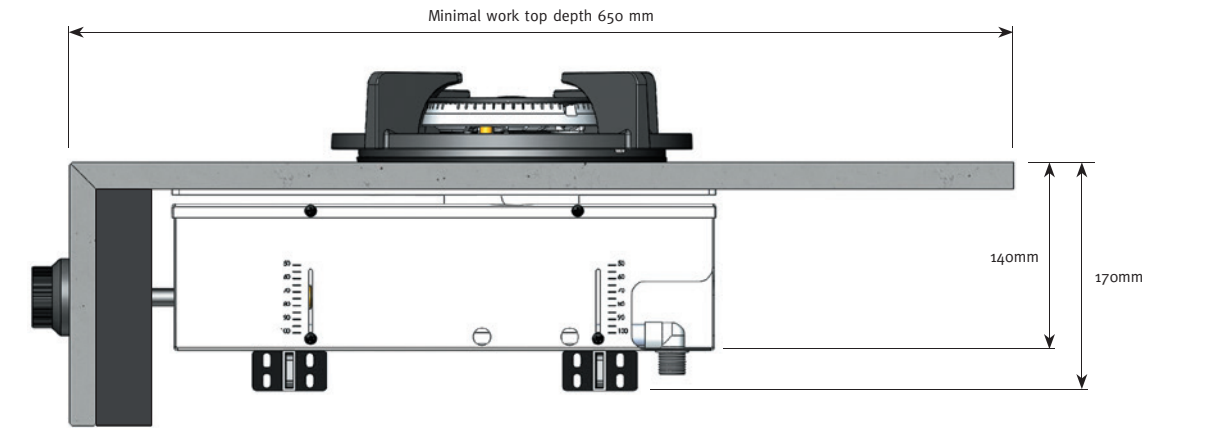

Front Side can be applied to the front side of the work top as well as the blind of the kitchen cabinet (whether indented or not). The designs above show the required measurements. The center-to-center measurement of the knobs depends on the situation, and the C-measurement is fixed.