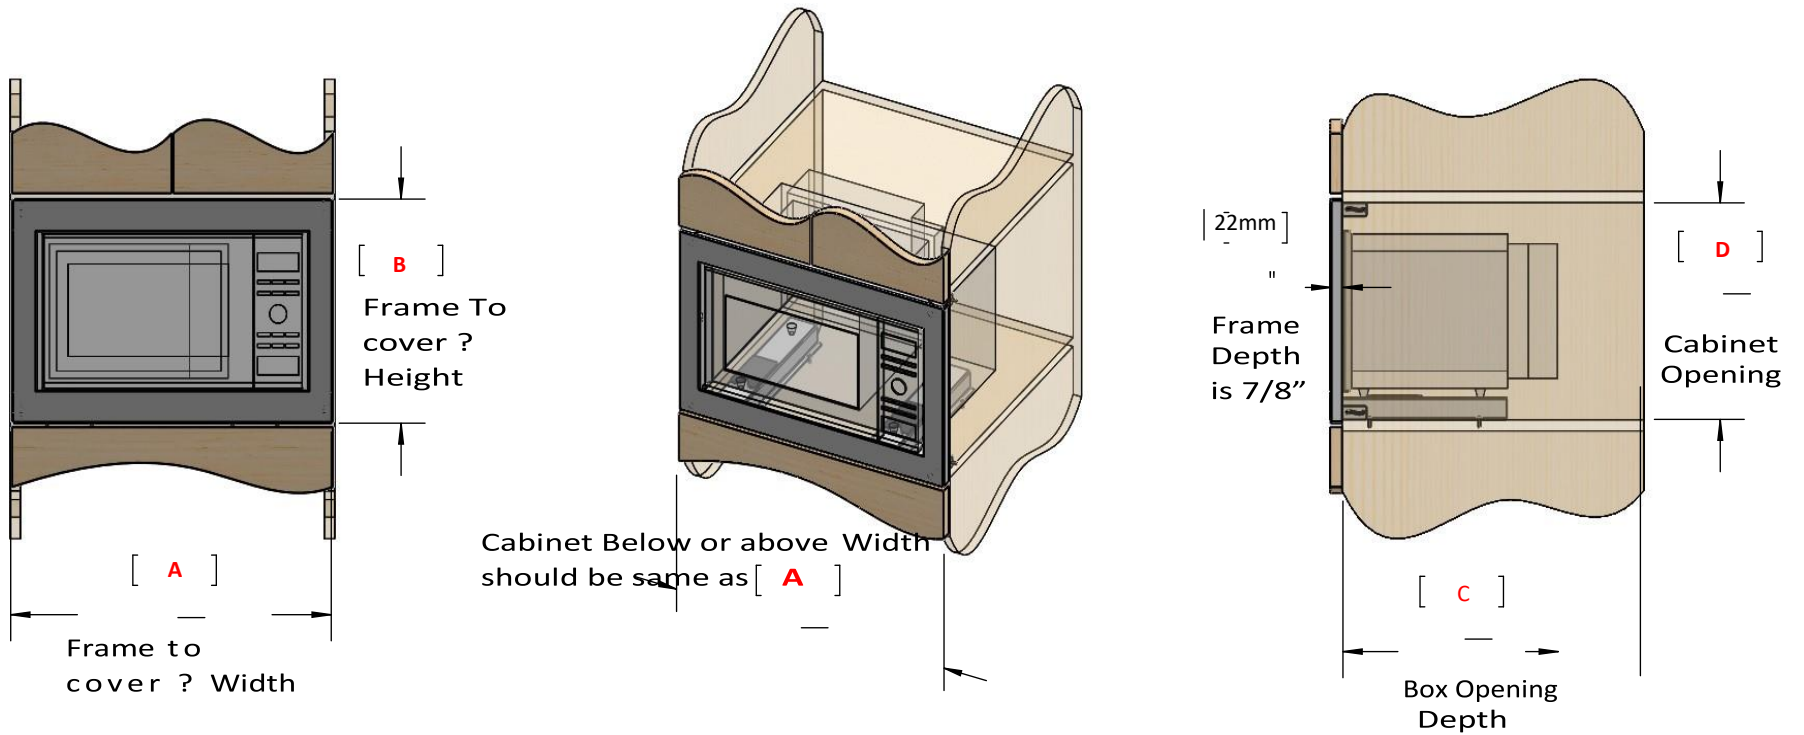

PLANNING GUIDE FOR STAINLESS TRIM KIT FLUSH WITH CABINET DOORS

Microwave Trim Kit **Flush Mount**

ALPINE APPLIANCE INSTALLATIONS Ltd. MICROWAVE TRIM KIT PLANNING GUIDE

Microwave Trim Kit **Flush Mount**