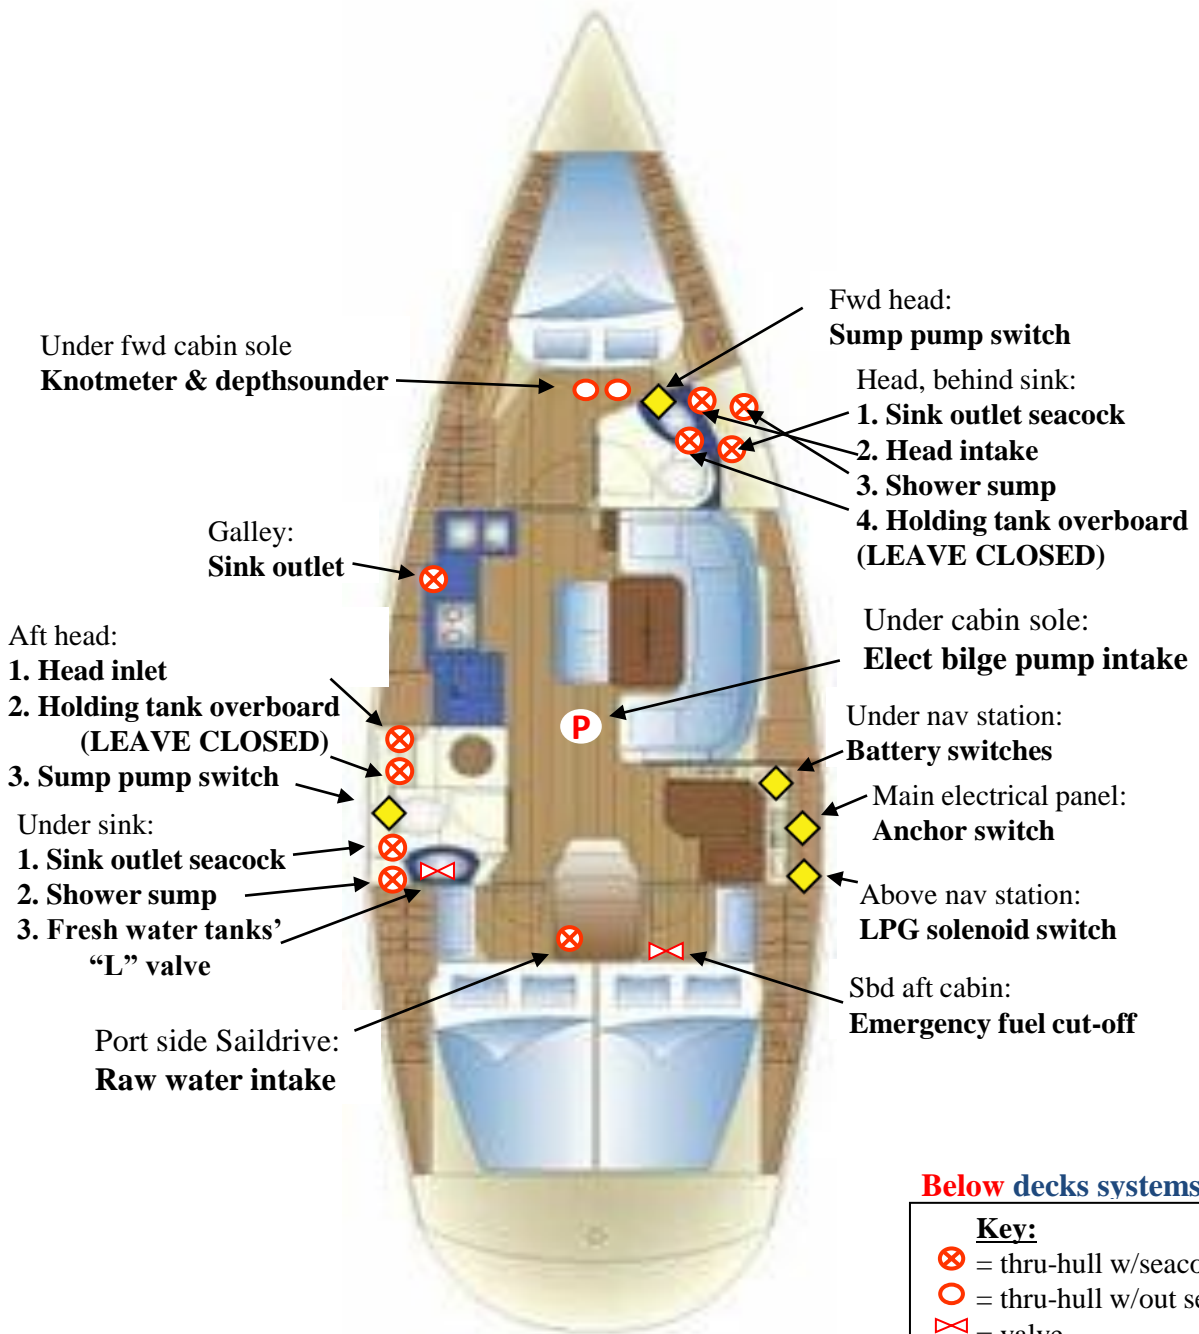

42' Bavaria Cruiser

1) **Emergency equipment stowage:** Fire extinguishers, lifejackets, tiller, etc (doesn't include "Blue Bag" items such as flares, etc)

(c) Margaret Pommert

Blue Duet 42' Bavaria Cruiser

2. Systems below decks: thru-hulls, valves, auto bilge pump, switches

Below decks systems Key

Key:

- ⊗ = thru-hull w/seacock
- = thru-hull w/out seacock
- ⋈ = valve
- ◆ = electrical switch
- P = pump

42' Bavaria Cruiser

3. Systems above decks: deck fills, switches, manual bilge pump