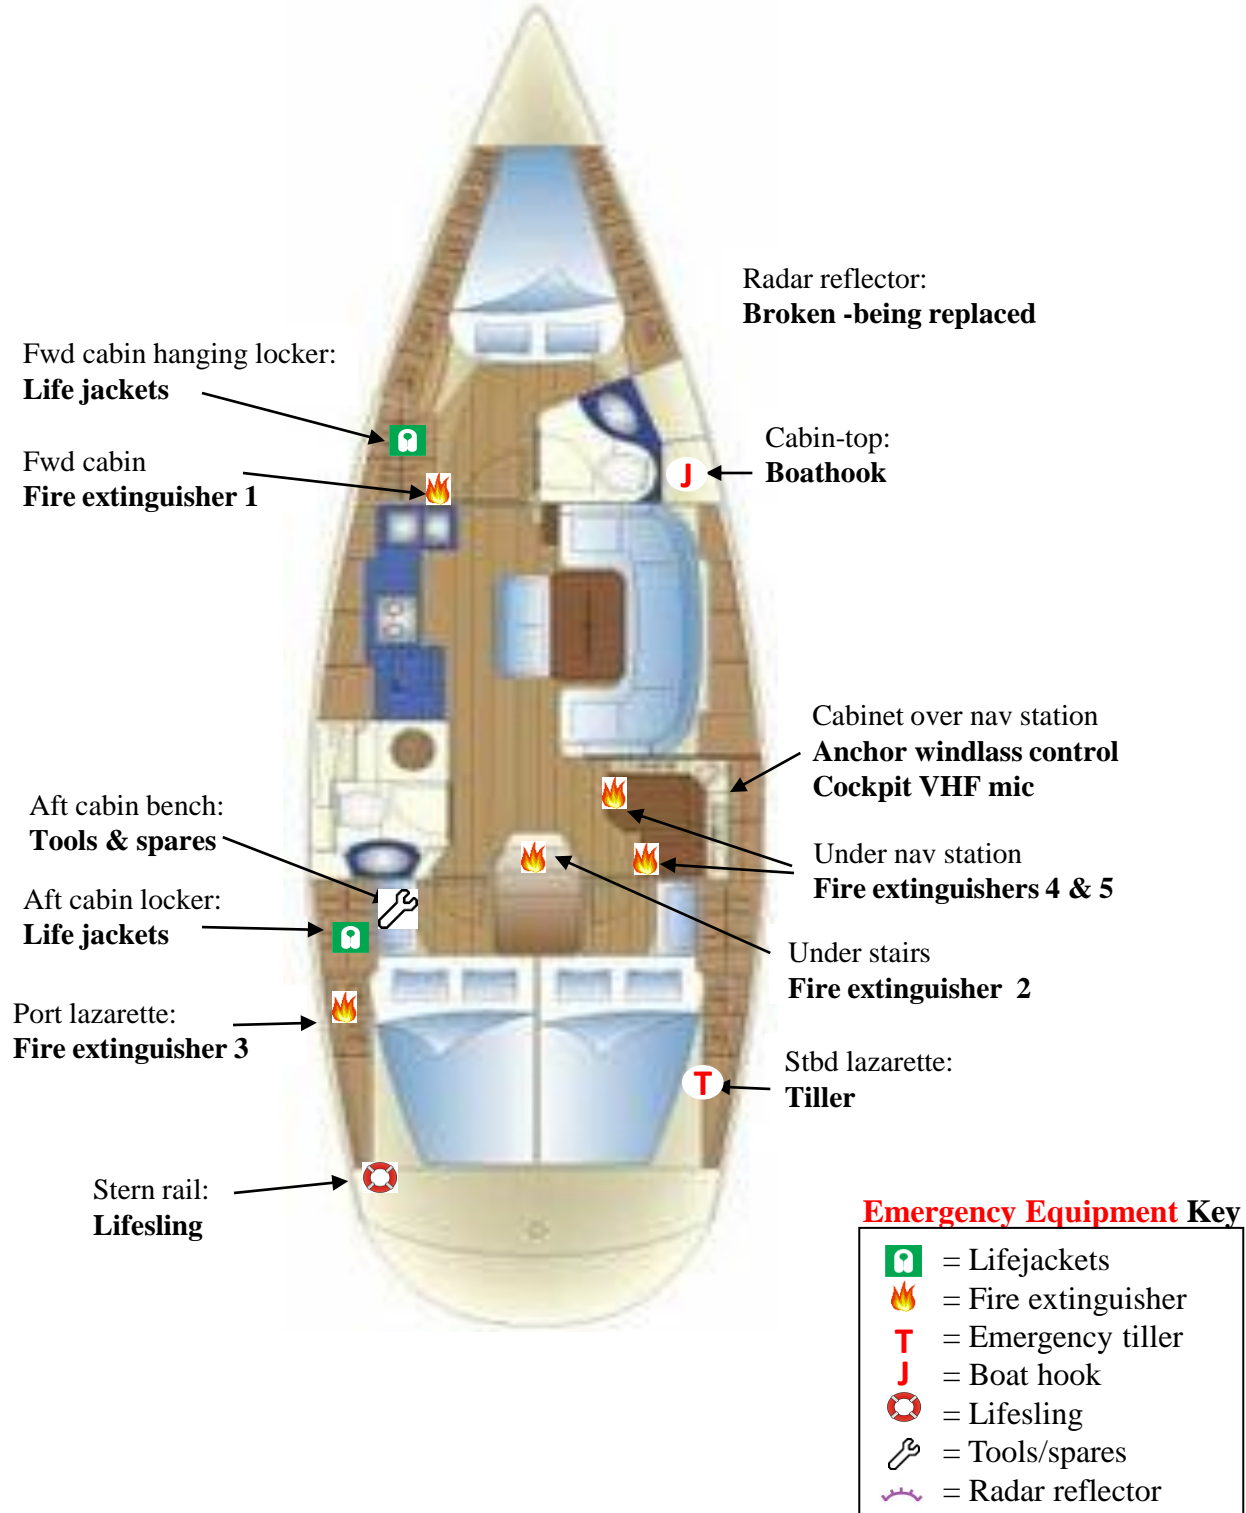

42' Bavaria Cruiser

1) **Emergency equipment stowage:** Fire extinguishers, lifejackets, tiller, etc (doesn't include "Blue Bag" items such as flares, etc)

(c) Margaret Pommert

Blue Duet 42' Bavaria Cruiser

2. Systems below decks: thru-hulls, valves, auto bilge pump, switches

Below decks systems Key

Key:

- ⊗ = thru-hull w/seacock
- = thru-hull w/out seacock
- ⋈ = valve
- ◆ = electrical switch
- P = pump

42' Bavaria Cruiser

3. Systems above decks: deck fills, switches, manual bilge pump