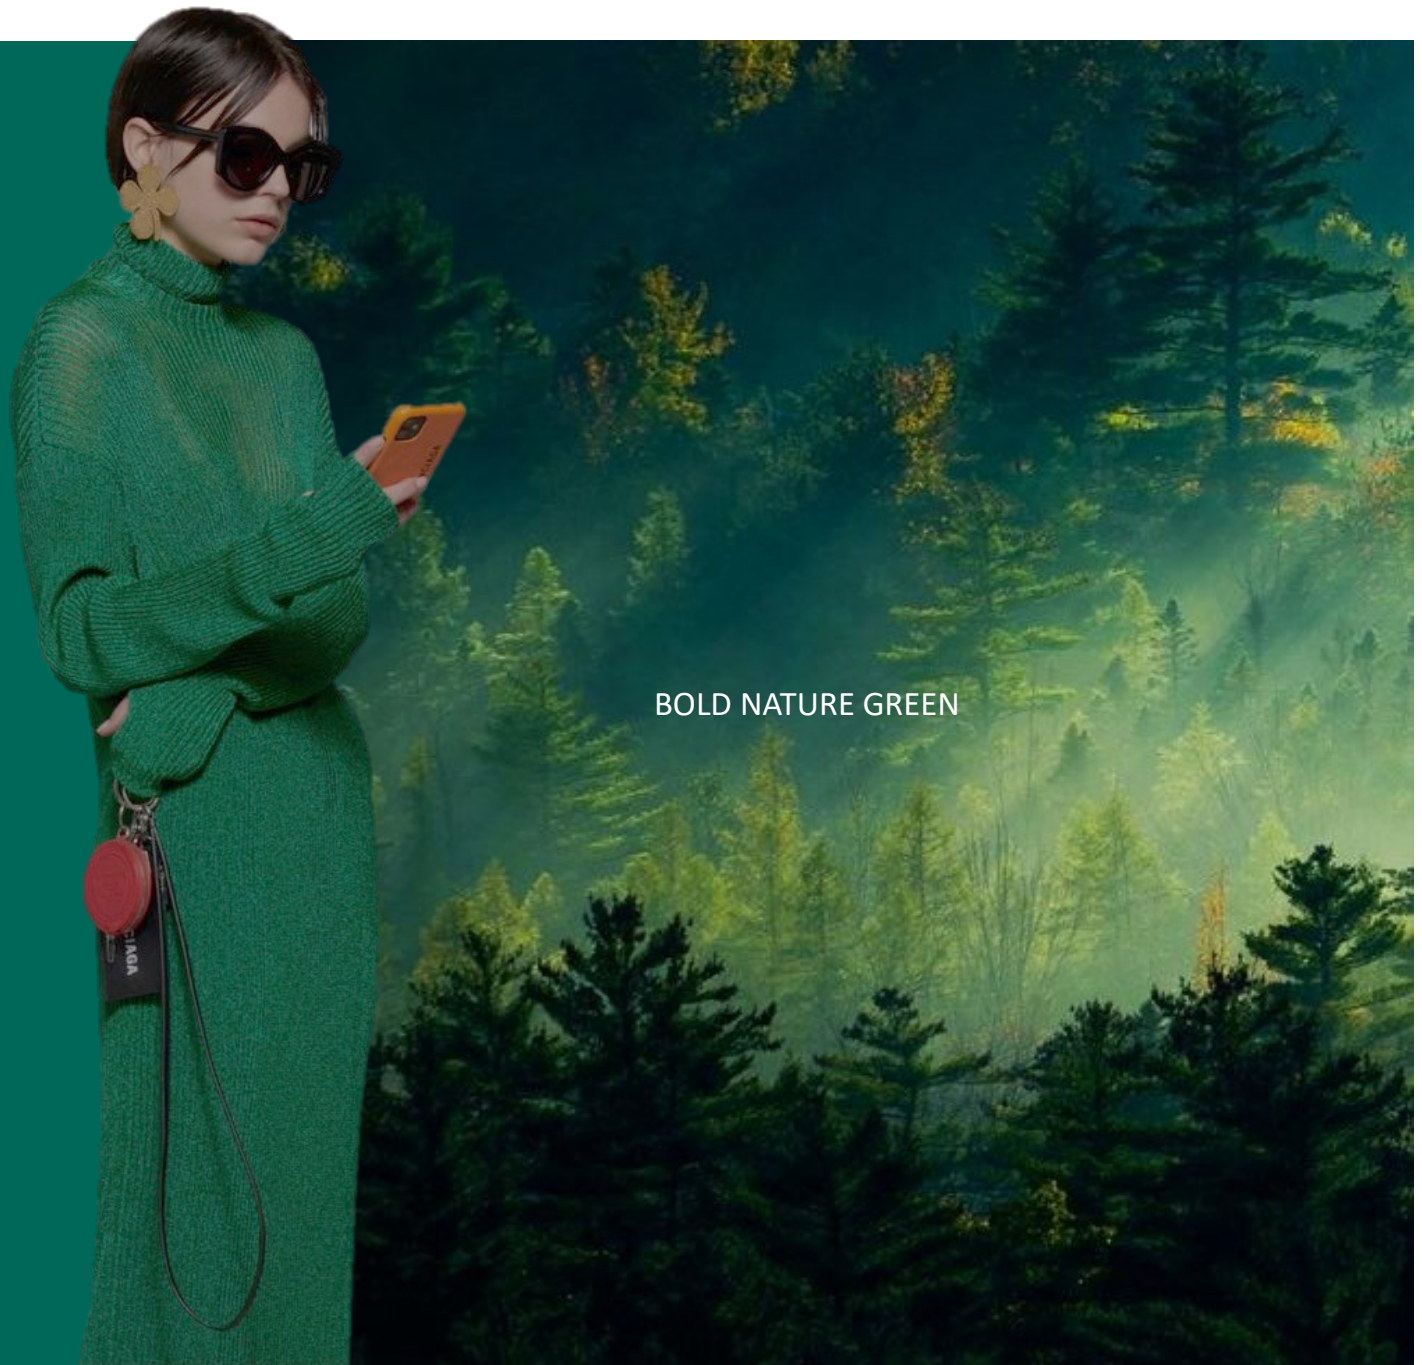

BOLD NATURE GREEN

WOODEN ASPECTS

181048 MONK'S ROBE

A fashion advertisement featuring a woman with dark, curly hair wearing a houndstooth patterned suit. She stands with her arms crossed against a background of dark brown and black marble. The image is split vertically: the left side has a dark grey background with white text, and the right side shows the marble background with white text.