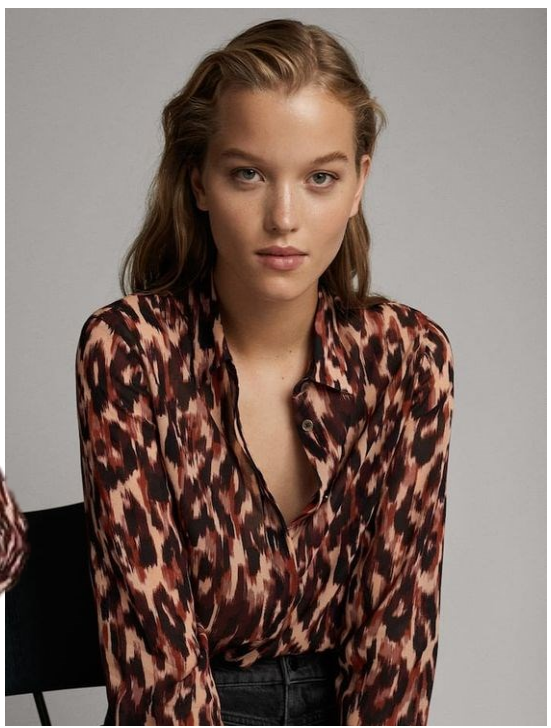

171462 FLAME

181550 AURORA RED

164032 PROVENCE

171038 TIGER'S EYE

194019 CHICORY COFFEE

PRINT & PATTERN

**GEOMETRIC
NATURE**

**WILD
NATURE
INSPIRED
SKIN**

**COOL
CLASSIC
PIN STRIPES**

**MICRO
EMBROIDERY**

A fashion advertisement featuring a model in a yellow sweater and orange skirt. The background is split: the left side shows a close-up of flames in shades of orange, yellow, and blue, while the right side is a solid, vibrant orange. The model is wearing a yellow long-sleeved sweater, an orange skirt, and dark red boots. She is holding a small red bag and has large orange earrings. The text 'WARM GLOW' is on the left and '171462 FLAME' is on the right.

FRESH SKY

164032 PROVENCE

171038 TIGER'S EYE

CARMEL TONES

A fashion advertisement featuring a woman standing in front of a wall of coffee beans. She is wearing a dark brown, long-sleeved sweater and a patterned skirt. The background is a dark, textured wall of coffee beans. The text 'DARK MOCCA' is overlaid on the left side of the image.