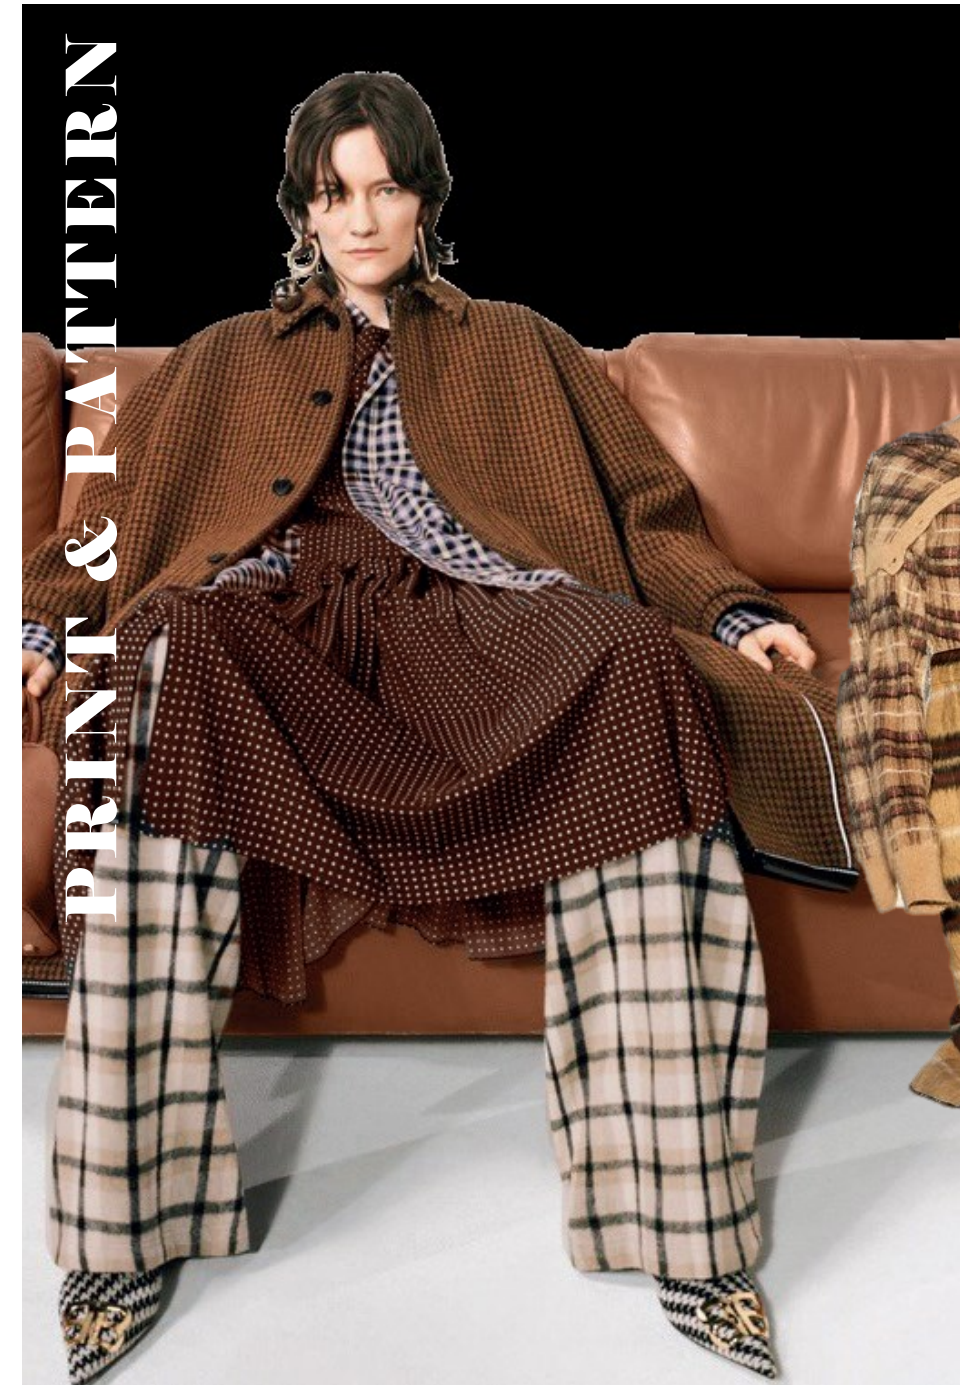

PRINT & PATTERN

**DOTTED
GRAPHIC**

**MEGA
SCALE
CHECKS**