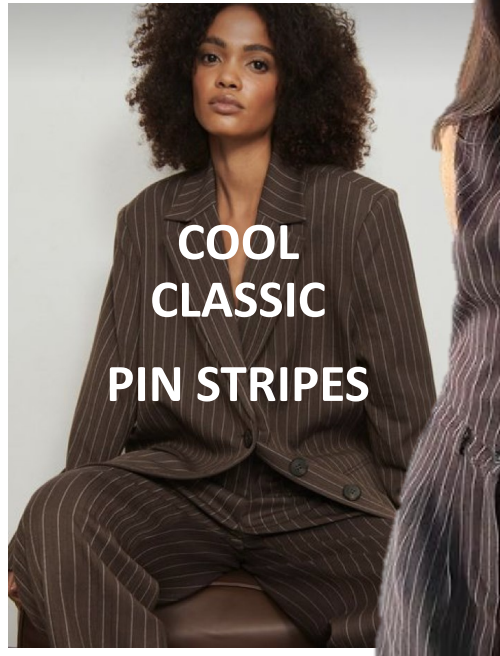

PRINT & PATTERN

**GEOMETRIC
NATURE**

**WILD
NATURE
INSPIRED
SKIN**

**COOL
CLASSIC
PIN STRIPES**

**MICRO
EMBROIDERY**