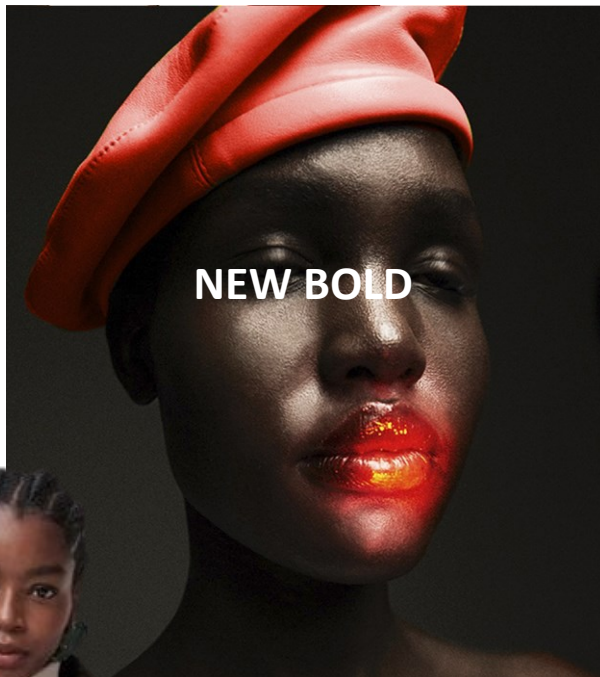

3

4

Untamed

AUTUMN'S POWER COLORS

WILD SKIN

POSITIVE ENERGY

NEW BOLD

VIBRENT COLORS

171462 FLAME

181550 AURORA RED

164032 PROVENCE

171038 TIGER'S EYE

194019 CHICORY COFFEE

PRINT & PATTERN

**GEOMETRIC
NATURE**

**WILD
NATURE
INSPIRED
SKIN**

**COOL
CLASSIC
PIN STRIPES**

**MICRO
EMBROIDERY**

A fashion advertisement featuring a model in a yellow sweater and orange skirt. The background is split: the left side shows a close-up of flames in shades of orange, yellow, and blue, while the right side is a solid, vibrant orange. The model is wearing a yellow long-sleeved sweater, an orange skirt, and dark red boots. She is holding a small red bag and has large orange earrings. The text 'WARM GLOW' is on the left and '171462 FLAME' is on the right.