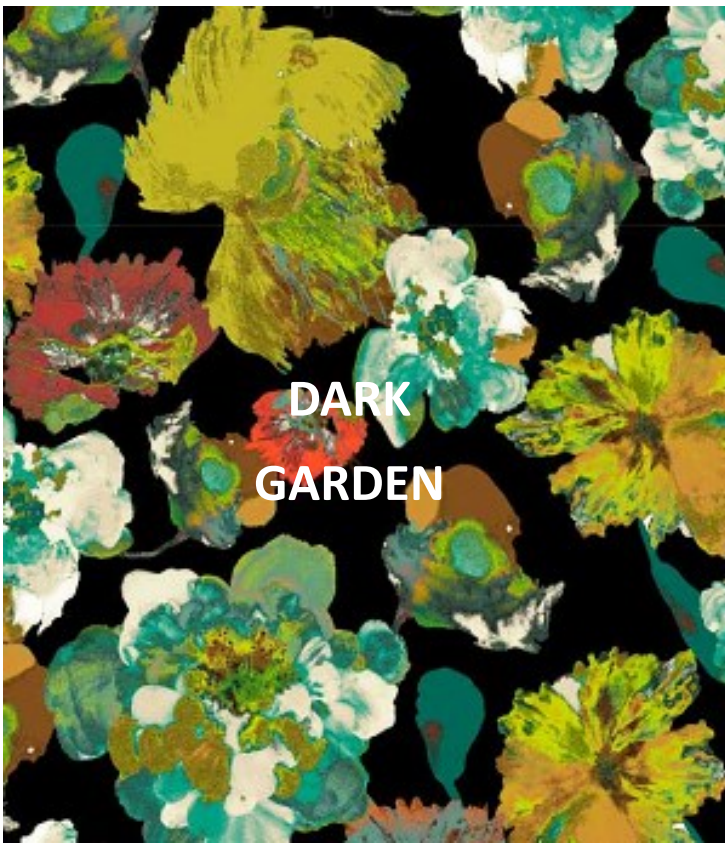

DARK MOCCA

194019 CHICORY COFFEE

Grounded

NATURES LEAF FALL

BOLD
FLORALS

MOOD

HARVEST COLORS

TEXTURE PLAY

GOLDEN TONES

JULY

PRINT & PATTERN

**DOTTED
GRAPHIC**

**MEGA
SCALE
CHECKS**

PRINT & PATTERN

**EXPRESSIVE
BLOOM**

**DARK
GARDEN**

COLORS

Grounded

RAW EARTH TONES.

A POWERFULL PALETTE OF INTENSE GOLDEN AND ECO COLORS. NATURES YELLOW/ GOLD WINTER HUES.

STRONG CADMIUM GREEN HIGHLIGHT IN COMBINATION WITH EARTHY BROWN AND BLACK EMBRACES A TRUE AUTUMN VIBE.