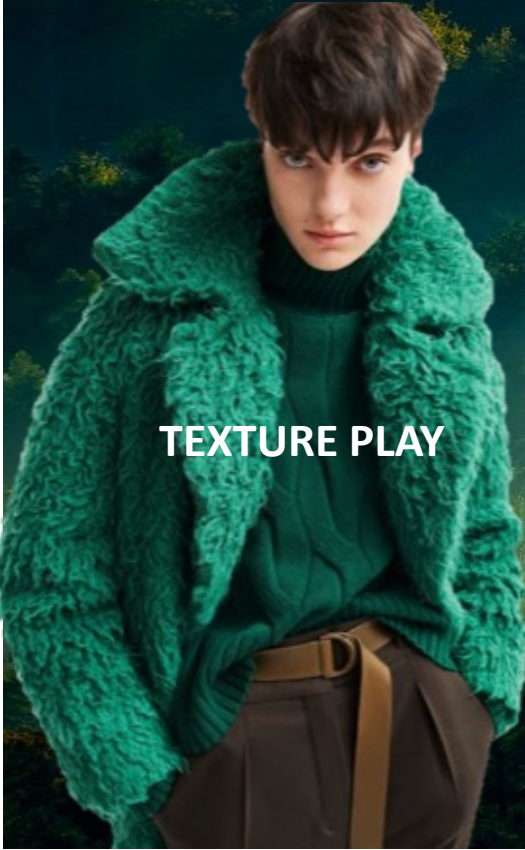

**COOL
CLASSIC
PIN STRIPES**

**MICRO
EMBROIDERY**

A fashion advertisement featuring a model in a yellow sweater and orange skirt. The background is split: the left side shows a close-up of flames in shades of orange, yellow, and blue, while the right side is a solid, vibrant orange. The model is wearing a yellow long-sleeved sweater, an orange skirt, and dark red boots. She is holding a small red bag and has large orange earrings. The text 'WARM GLOW' is on the left and '171462 FLAME' is on the right.

FRESH SKY

164032 PROVENCE

171038 TIGER'S EYE

CARMEL TONES

A fashion advertisement featuring a woman standing in front of a wall of coffee beans. She is wearing a dark brown, long-sleeved sweater and a patterned skirt. The background is a dark, textured wall of coffee beans. The text 'DARK MOCCA' is overlaid on the left side of the image.

DARK MOCCA

194019 CHICORY COFFEE

Grounded

NATURES LEAF FALL

BOLD
FLORALS

MOOD

HARVEST COLORS

TEXTURE PLAY

COLORS

Grounded

RAW EARTH TONES.

A POWERFULL PALETTE OF INTENSE GOLDEN AND ECO COLORS. NATURES YELLOW/ GOLD WINTER HUES.

STRONG CADMIUM GREEN HIGHLIGHT IN COMBINATION WITH EARTHY BROWN AND BLACK EMBRACES A TRUE AUTUMN VIBE.