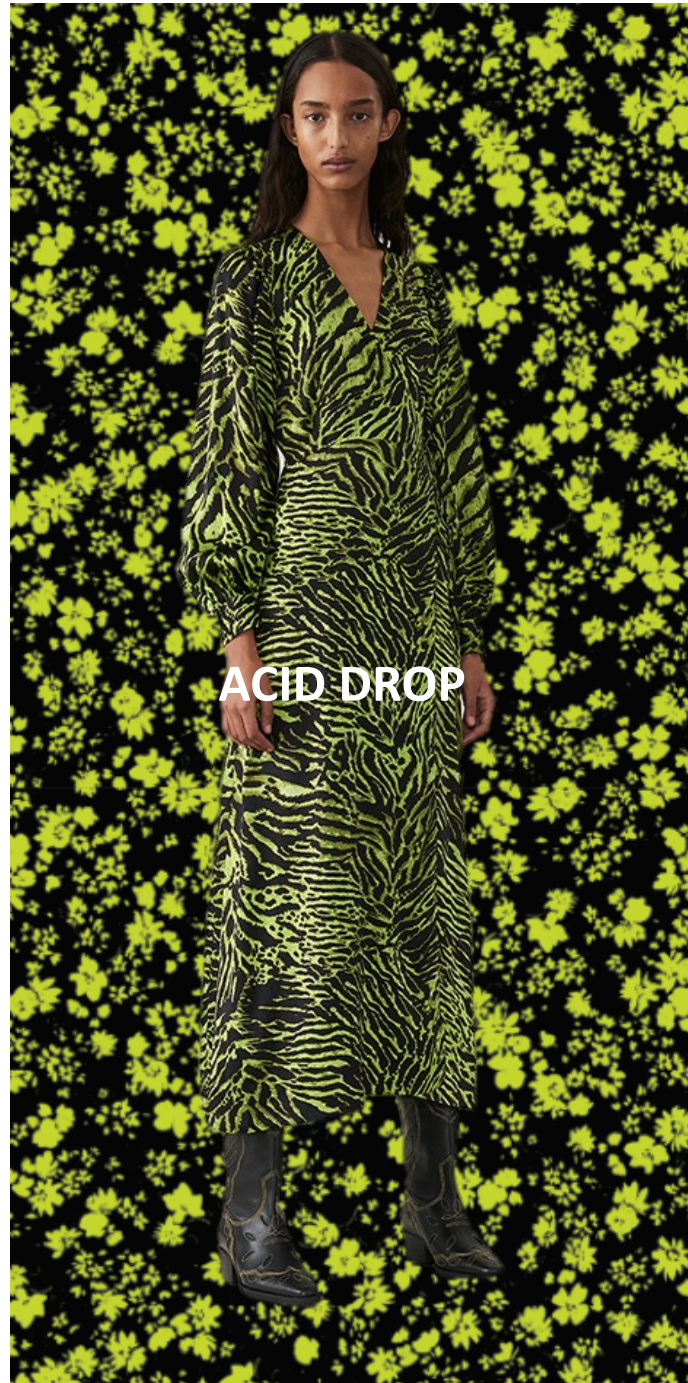

PRINT & PATTERN

**COLORFUL
CHECK**

ACID DROP

**OPTICAL
GEOMETRIC**