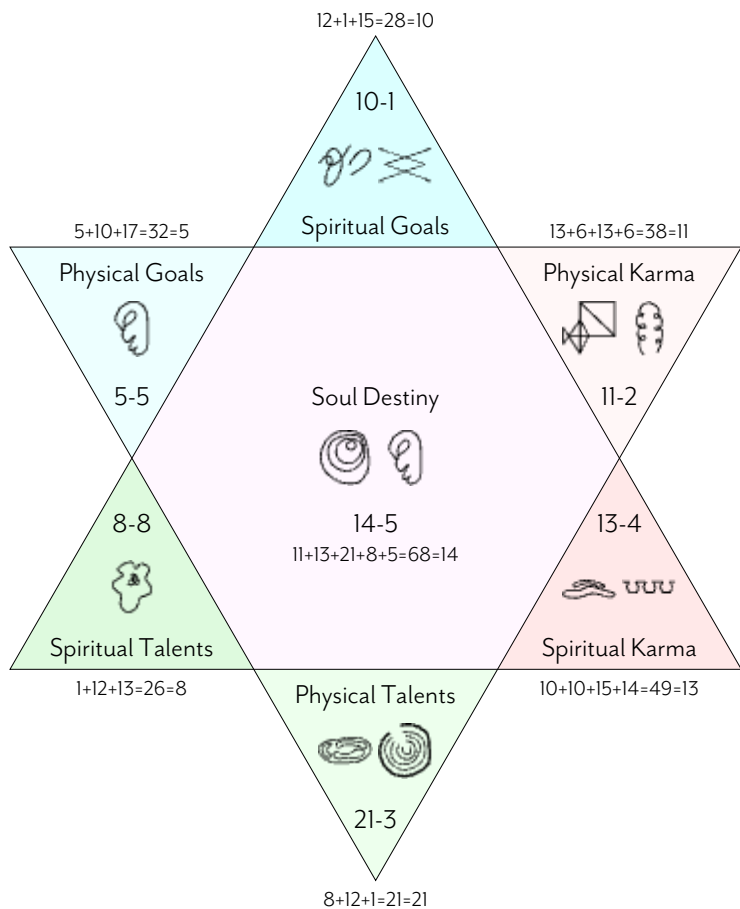

EXPLANATION FOR THE COLOURS

- 11-2 Physical Karma Emotionally charged challenges to be worked through
- 21-3 Physical Talents Natural abilities that give forward motion to your life
- 5-5 Physical Goals Your aspirations for what to achieve in the world
- 13-4 Spiritual Karma Emotionally charged challenges to be worked through
- 8-8 Spiritual Talents Natural abilities that give forward motion to your life
- 10-1 Spiritual Goals Your aspirations for what to achieve in the world
- 14-5 Soul Destiny The final state of being you are to attain in this lifetime

The colours and descriptions for each aspect are independent of the numbers

Michael William Sampson

BIRTH REPORT SUMMARY

YOUR BIRTH CHART

M-I-C-H-A-E-L-W-I-L-L-I-A-M-S-A-M-P-S-O-N

13-10-8-1-5-12-6-10-12-12-10-1-13-15-1-13-17-15-6-14

ABOUT YOUR BIRTH CHART(2 OF 2)

NUMBERS

Each aspect has two numbers separated by a hyphen (e.g. 13-4) which have multi-faceted interpretations which form the core of your Soul Contract. How these numbers are generated is shown below.

SYMBOLS

Each aspect number on your birth chart is represented by a symbol. The numbers and symbols together deliver the energetic transmission of that aspect created by your soul.

GENERATING YOUR BIRTH CHART