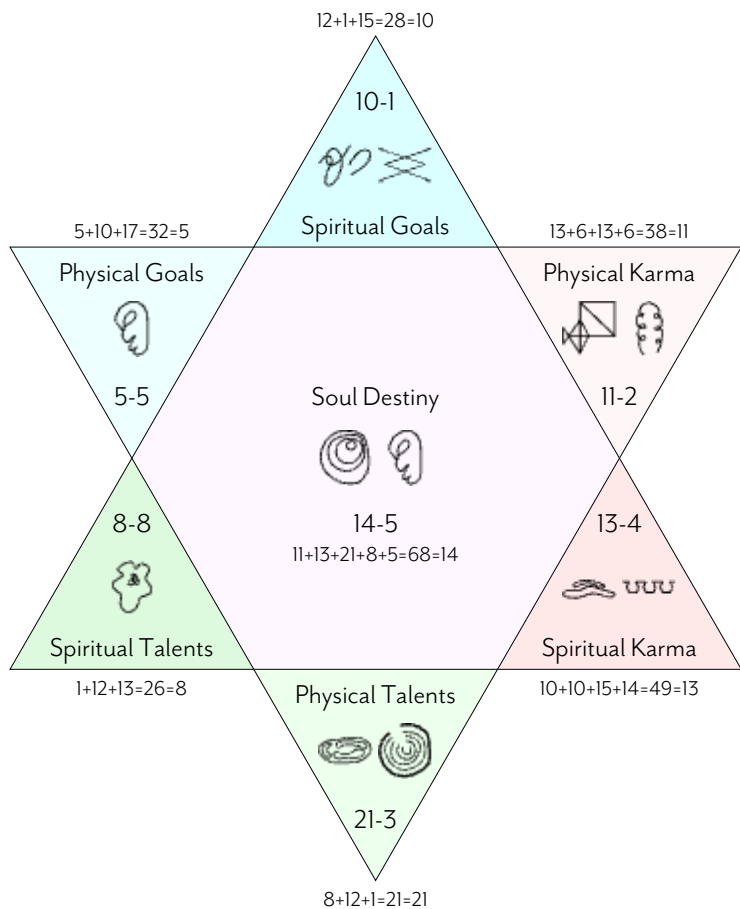

GO DEEPER

If after reading your Summary Report you are interested in sharing a link to this work with friends and family, buying more Reports or discovering more detail with this one, click one of the links at the bottom of your Report.

Michael William Sampson

BIRTH REPORT SUMMARY

YOUR BIRTH CHART

M-I-CH-A-E-L-W-I-L-L-I-A-M-S-A-M-P-S-O-N

13-10-8-1-5-12-6-10-12-12-10-1-13-15-1-13-17-15-6-14

ABOUT YOUR BIRTH CHART(1 OF 2)

YOUR BIRTH CHART

Your Birth Chart, which is at the very foundation of your Soul Contract, is calculated from the letters of your Birth Name. We first describe the elements of the chart and then explain how it is generated.

OVERALL CHART STRUCTURE

The Star of David is a gateway through which the soul projects its energies onto the Earth plane to experience what it is like to be human through the ego filter of the Soul Contract. The large downward pointing triangle represents the energies of your physical, outer world life, how your personality initially forms and interacts with society. The large upward pointing triangle represents the energies of your spiritual, inner life, how you are meant to connect with higher consciousness so as to embody it and then express it into the world.