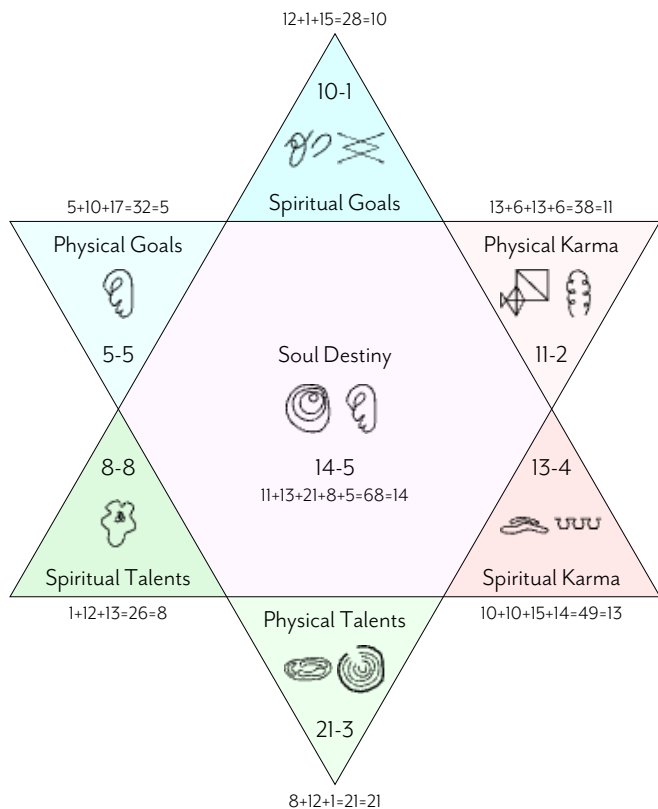

Michael William Sampson

BIRTH REPORT SUMMARY

YOUR BIRTH REPORT SUMMARY IN A NUTSHELL

YOUR BIRTH CHART

M-I-CH-A-E-L-W-I-L-L-I-A-M-S-A-M-P-S-O-N

13-10-8-1-5-12-6-10-12-12-10-1-13-15-1-13-17-15-6-14

Physical Karma Unresolved issues for you to overcome in your outer world

11-2: To overcome the feeling of being lost in life by building a viable structure for fully engaging with life. To learn emotional resiliency, to become wise from taking foolish, impulsive actions.

Physical Talents Your latent and active abilities and strengths in your outer world