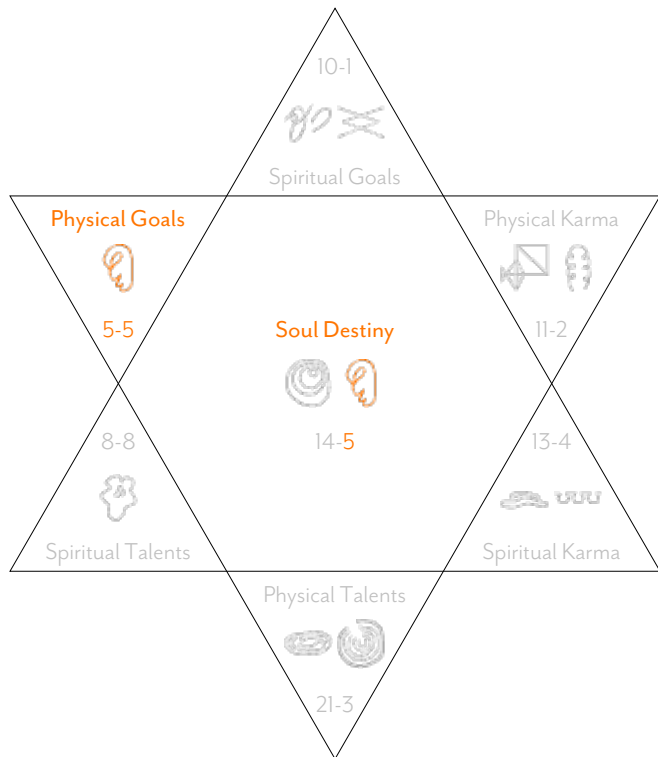

## CREATIVE VIBRATION PROFILE

M-I-C-H-A-E-L-W-I-L-L-I-A-M-S-A-M-P-S-O-N

This shows you the creative numbers in your chart which you are to use to express your soul's creativity to the world as your Gift of Service. Any blockages between the ego and the soul creativity need to be cleared in order for them to become fully activated.