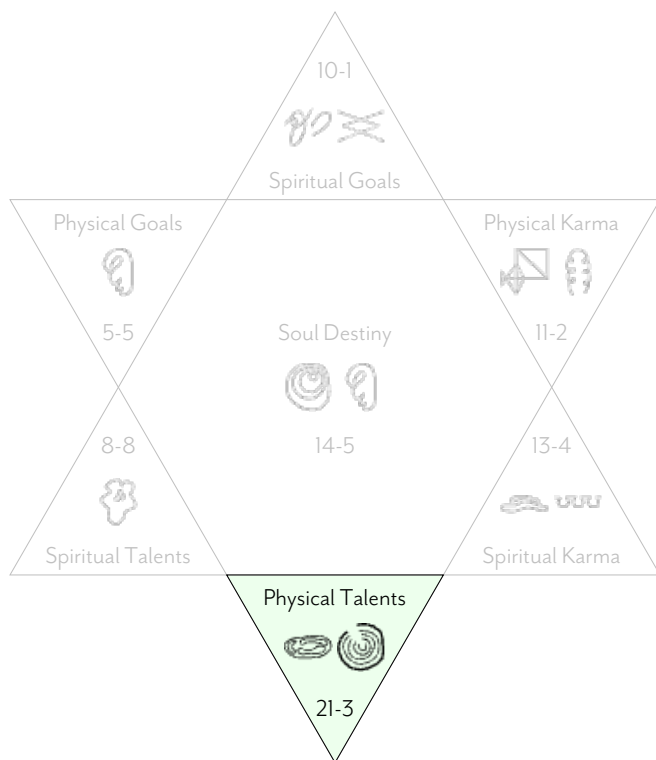

Michael William Sampson

FULL BIRTH REPORT (COMPLETE)

YOUR PHYSICAL TALENTS

PHYSICAL TALENTS

This is the set of latent abilities within your ego personality that are to be brought up into consciousness and honed into their full positive expression by working through the physical karmic issues that are activated from the moment you were born.

At the beginning of your lifetime you usually have a small element of the karmic aspect of a given number within them that needs to be worked through in order to start manifesting their positive qualities.

As the Physical Talent energies flow into your Physical Karmic aspect, their ability to overcome these karmic issues depends upon on their relative power and quality versus the karmic issues.

As the Physical Talents get stronger through time by working through the Physical Karmic issues, they allow you to start working towards manifesting your Physical Goals. The ability of the Physical Talents to help you manifest more of your Physical Goals depends on their relative power and quality.

This flow of energy from the Physical Talent aspect to the adjacent Physical Karma and Physical Goal aspects is called the "fulcrum of the talents".