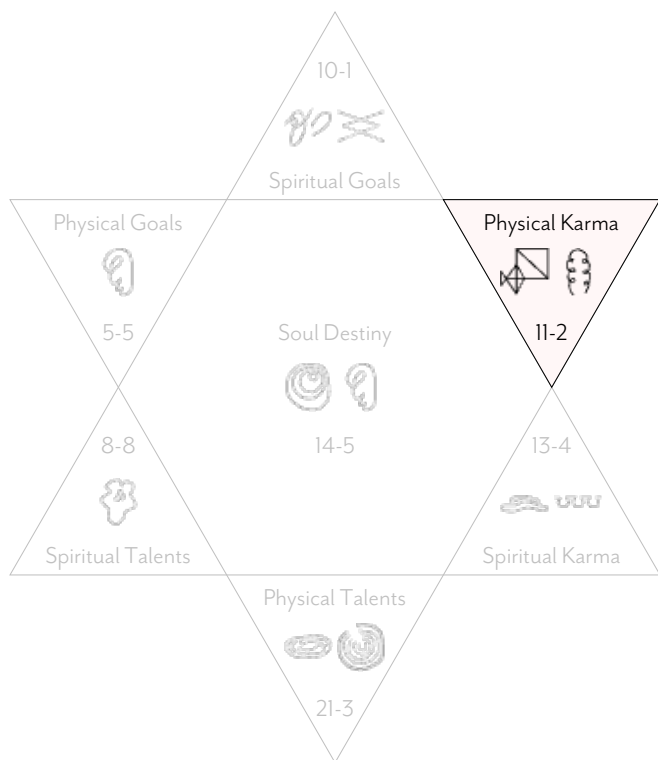

Michael William Sampson

FULL BIRTH REPORT (COMPLETE)

YOUR PHYSICAL KARMA

PHYSICAL KARMA

This is a selection of unresolved past life issues the soul has brought into this lifetime to create the negative context in your life with respect to your physical outer world life.

If you are new to the spiritual development path, some of these issues may feel very strong emotionally. If this is the case, please note that they have only been placed in your Soul Contract by your soul for you to become conscious of them, to have the feeling experience of moving from the negative experience of them into their positive qualities, as you transmute them. These are the gifts of service you are to bring to the physical part of your life. For this is the spiritual growth journey the soul desires for this lifetime.

If you have been on the path for a while, some or all of these issues may no longer resonate with you as you may have worked through some or all of them already.