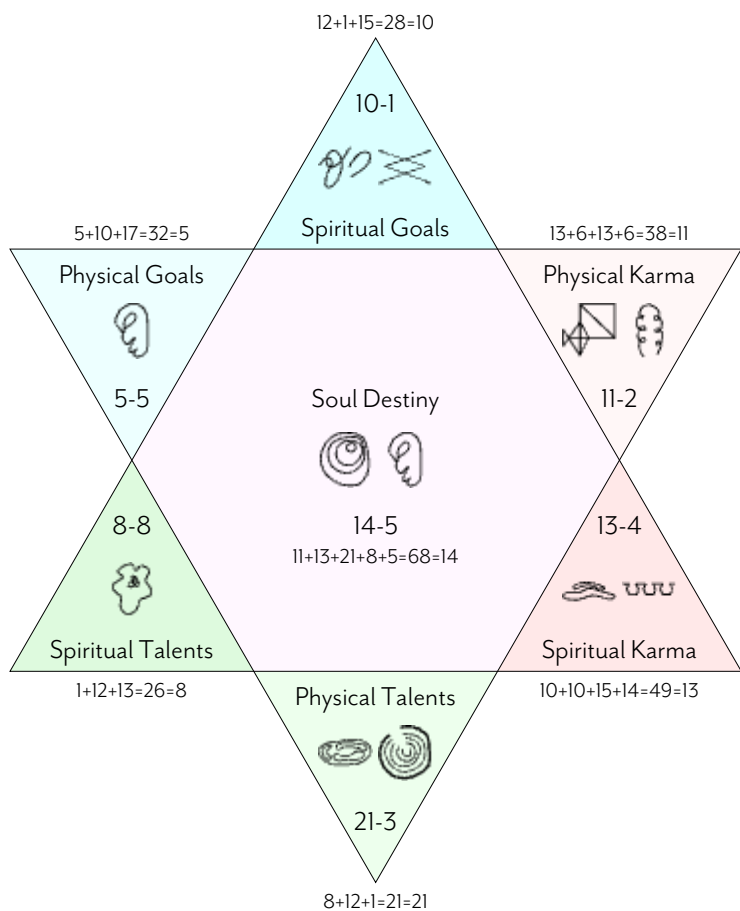

Michael William Sampson

FULL BIRTH REPORT (COMPLETE)

YOUR BIRTH CHART

M-I-C-H-A-E-L-W-I-L-L-I-A-M-S-A-M-P-S-O-N

13-10-8-1-5-12-6-10-12-12-10-1-13-15-1-13-17-15-6-14

ABOUT YOUR BIRTH CHART (2 OF 2)

NUMBERS

Each aspect has two numbers separated by a hyphen (e.g. 13-4) which have multi-faceted interpretations which form the core of your Soul Contract. How these numbers are generated is shown below.

SYMBOLS

Each aspect number on your birth chart is represented by a symbol. The numbers and symbols together deliver the energetic transmission of that aspect created by your soul.

GENERATING YOUR BIRTH CHART

Here we give a high-level overview of how your birth chart is generated. Full details are available in the Complete version of your Full Birth Report.

Your Birth Chart has been generated by decoding your Birth Name, which holds the energetic blueprint for your life. The letters of your Birth Name are first mapped to the equivalent Hebrew letters, which are represented by numbers. You can see this above the chart.

The numbers are then placed in turn around the Star of David in a clockwise direction starting with Physical Karma until they have all been used up. The numbers in each aspect are then totalled. If the total is greater than 22, the digits are added together, otherwise the total is used as is. This is used as the first part of the aspect numbers.

To derive the second part of the aspect numbers (the number after the hyphen), if the first part is a single digit, it is simply repeated. Otherwise the digits are added together until we get to a single digit.