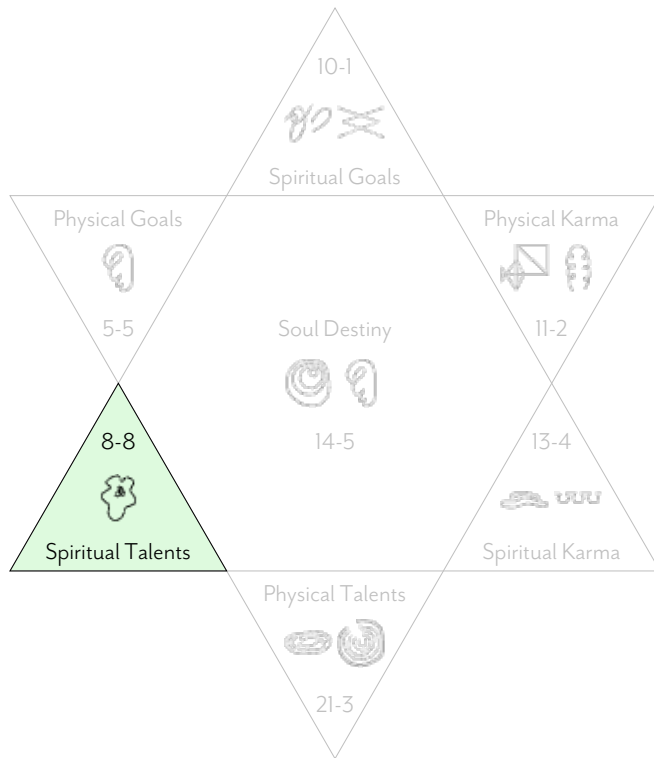

Michael William Sampson

FULL BIRTH REPORT (COMPLETE)

YOUR SPIRITUAL TALENTS

SPIRITUAL TALENTS

This is the set of latent abilities within your ego personality that are to be brought up into consciousness and honed into their full positive expression by working through the Spiritual Karmic issues that are activated from the moment you were born.

At the beginning of your lifetime you usually have a small element of the karmic aspect of a given number within them that needs to be worked through in order to start manifesting their positive qualities.

As the Spiritual Talent energies flow into your Spiritual Karmic aspect, their ability to overcome these karmic issues depends upon on their relative power and quality versus the karmic issues.

As the Spiritual Talents get stronger through time by working through the Spiritual Karmic issues, they allow you to start working towards manifesting your Spiritual Goals. The ability of the Spiritual Talents to help you manifest more of your Spiritual Goals depends on their relative power and quality.

This flow of energy from the Spiritual Talent aspect to the adjacent Spiritual Karma and Spiritual Goal aspects is called the "fulcrum of the talents".