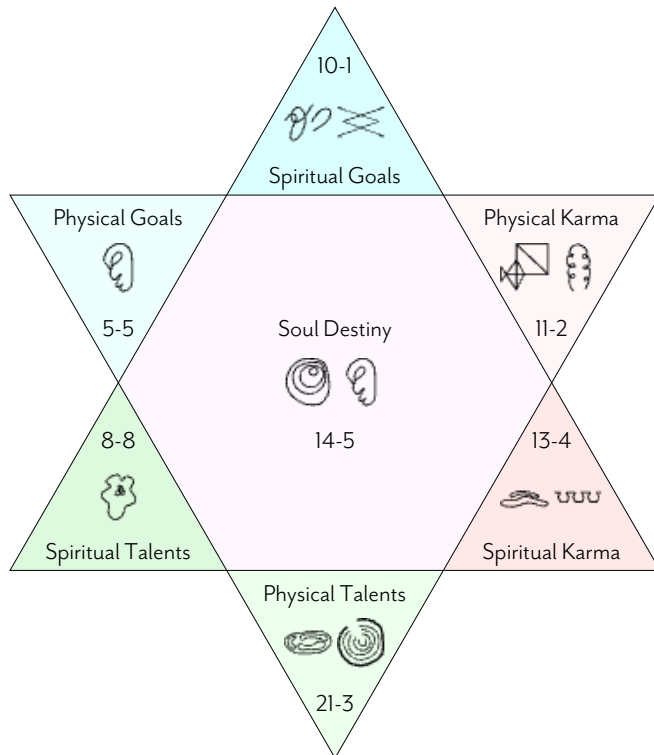

Michael William Sampson

FULL BIRTH REPORT (COMPLETE)

YOUR BIRTH CHART

M-I-C-H-A-E-L-W-I-L-L-I-A-M-S-A-M-P-S-O-N

YOUR BIRTH REPORT SUMMARY

SUMMARY INTERPRETATIONS

Now we will look again at your Birth Report Summary to give you the opportunity to take another top down view of your Soul Contract and this time we include the summary recommendations.

TAKE YOUR TIME TO REVIEW

We suggest you take some time to review your Summary to consolidate all that you have learnt about yourself.

YOUR BIRTH CHART WITH NO CALCULATIONS

On this page we have also included your Birth Chart without calculations to help you focus on the numbers and symbols and on the next page we continue with the summary interpretations and recommendations.