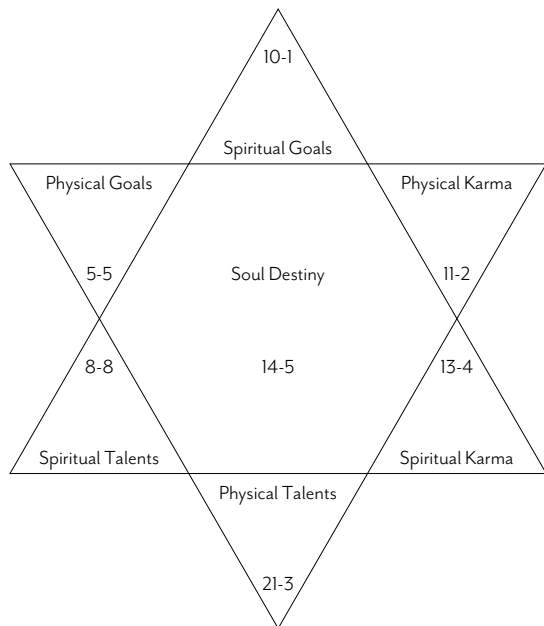

Michael William Sampson

FULL BIRTH REPORT (COMPLETE)

SOUL DESTINY

Physical Karma	11	2
Physical Talents	21	3
Physical Goals	5	5
Spiritual Karma	13	4
Spiritual Talents	8	8
Spiritual Goals	10	1
	68	23
Soul Destiny	14	5

DERIVING YOUR SOUL DESTINY

The next part of the process is to derive your Soul Destiny. This is calculated by adding up all the left-hand numbers of the six aspects to produce a total of 68. This is reduced to the first number between 1 and 22, which is 14. The sum total of the right-hand numbers of the six aspects produces 23. This is reduced to the smallest possible number, which is 5. Your Soul Destiny therefore becomes 14-5.

Once calculated, the Soul Destiny is placed in the middle of the Star of David.