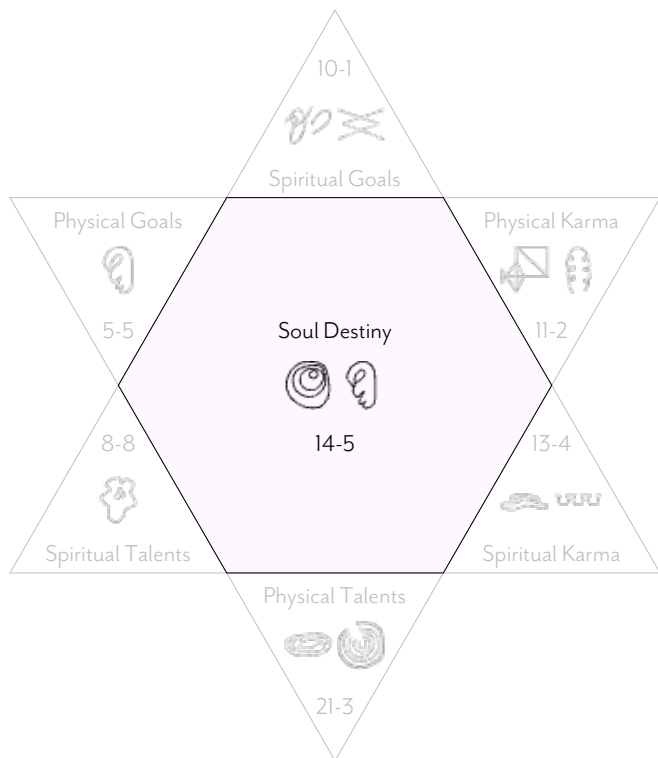

Michael William Sampson

FULL BIRTH REPORT (COMPLETE)

YOUR SOUL DESTINY

SOUL DESTINY

This is the real purpose of why your soul has come to Earth.

In order to achieve this, you need to consciously work through and transmute all of the issues revealed in the six outer aspects of your Star of David Chart; Physical Karma, Talents and Goals, Spiritual Karma, Talents and Goals as well as the challenges outlined specifically for your Soul Destiny. The Soul Destiny is gradually revealed to you in layers that build upon each other to make it easier for you to assimilate and manifest them in your life as you work through all of the aspects mentioned above.

Because the number 5 appears in multiple places in Your Soul Contract, those Recommendations and Further Interpretations shown below also appear on other pages. They are repeated here for ease of access.