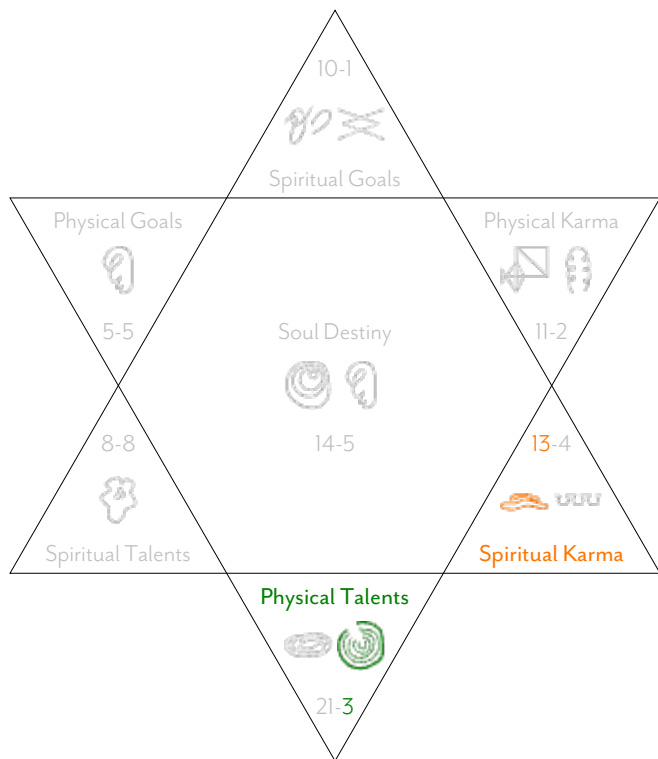

Michael William Sampson

FULL BIRTH REPORT (COMPLETE)

MASTER NUMBERS

M-I-C-H-A-E-L-W-I-L-L-I-A-M-S-A-M-P-S-O-N

The Master Numbers 3, 7, 12, 13 and 18 come with greatly increased power in all aspects; they make particularly challenging karmic aspects to be overcome. But once you have transmuted them by following their recommendations they will become powerful talents, your Gift of Service to the World.

Master Numbers: 3, 13