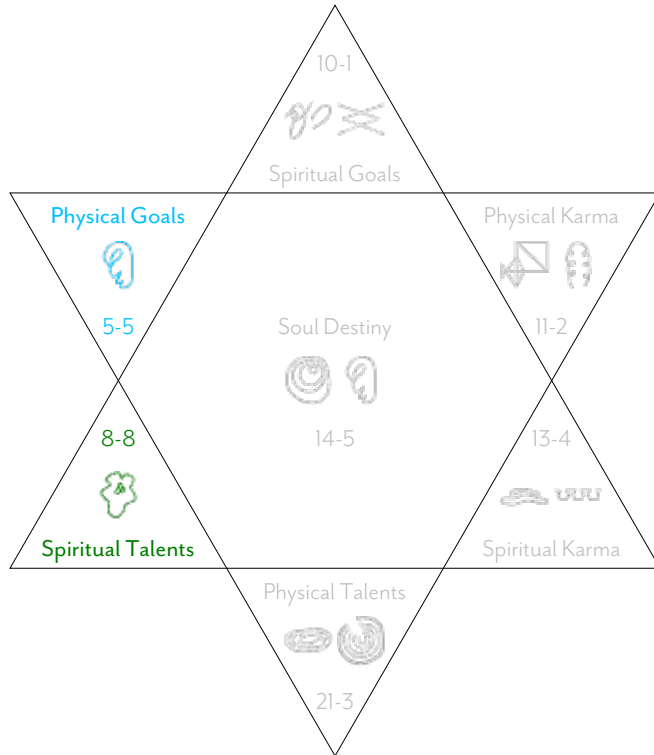

Michael William Sampson

FULL BIRTH REPORT (COMPLETE)

DOUBLE NUMBERS

M-I-C-H-A-E-L-W-I-L-L-I-A-M-S-A-M-P-S-O-N

If you have Double Numbers, 1-1 through 9-9 in karma and to a lesser extent in goals, then you have no free will in this aspect. Your soul has chosen a specific set of energies for you to work through. Combination Numbers by comparison, e.g. 10-1 through 22-4, have a greater range of expression.

If you have Double Numbers that are in talents, then that energy is highly emphasised as an attribute.

Aspect Types: Talents, Goals