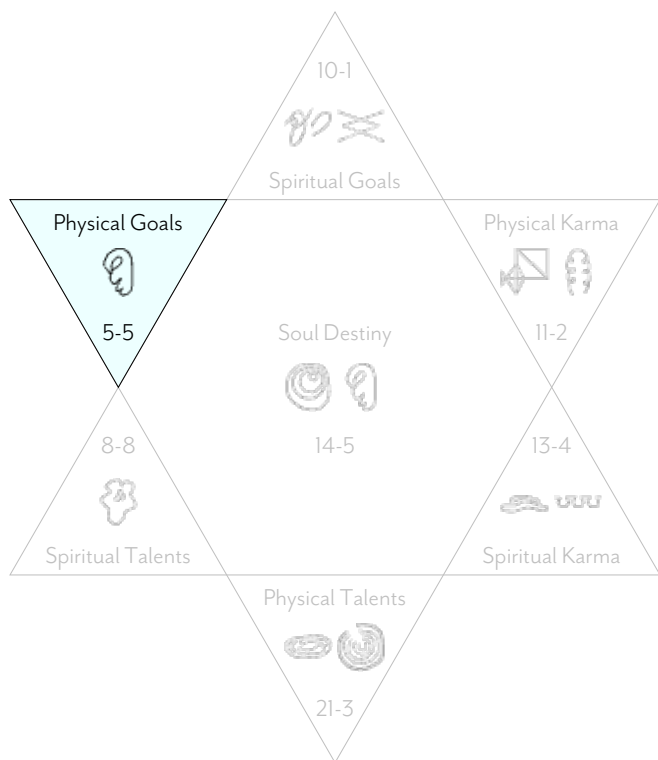

Michael William Sampson

FULL BIRTH REPORT (COMPLETE)

YOUR PHYSICAL GOALS

PHYSICAL GOALS

These are like the dreams you have for your physical life, the underlying drive within you that gets you out of bed in the morning - in short, what you really live for.