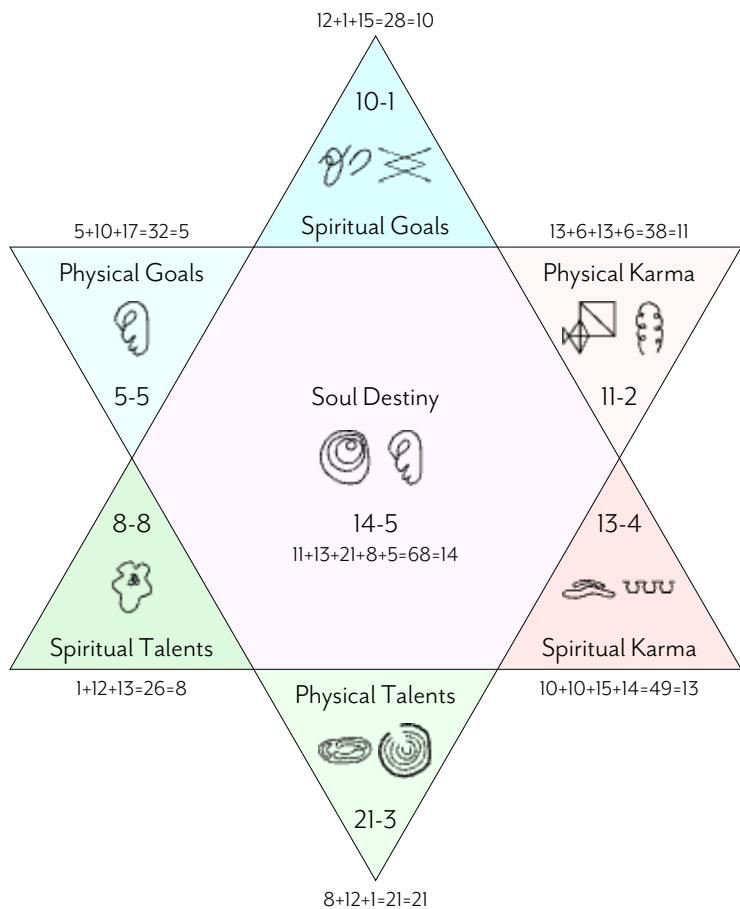

Michael William Sampson

FULL BIRTH REPORT (COMPLETE)

YOUR BIRTH CHART

M-I-C-H-A-E-L-W-I-L-L-I-A-M-S-A-M-P-S-O-N

13-10-8-1-5-12-6-10-12-12-10-1-13-15-1-13-17-15-6-14

ABOUT YOUR BIRTH CHART(1 OF 2)

YOUR BIRTH CHART

Your Birth Chart, which is at the very foundation of your Soul Contract, is calculated from the letters of your Birth Name. We first describe the elements of the chart and then explain how it is generated.

OVERALL CHART STRUCTURE

The Star of David is a gateway through which the soul projects its energies onto the Earth plane to experience what it is like to be human through the ego filter of the Soul Contract. The large downward pointing triangle represents the energies of your physical, outer world life, how your personality initially forms and interacts with society. The large upward pointing triangle represents the energies of your spiritual, inner life, how you are meant to connect with higher consciousness so as to embody it and then express it into the world.

ASPECTS

In Soul Contract Reading, there are seven aspects to your life with each aspect corresponding to one of the seven sections of the chart (names with less than 10 Hebrew sounds have three aspects). An example of an aspect is Physical Karma.

EXPLANATION FOR THE COLOURS

- 11-2 Physical Karma Emotionally charged challenges to be worked through
- 21-3 Physical Talents Natural abilities that give forward motion to your life
- 5-5 Physical Goals Your aspirations for what to achieve in the world
- 13-4 Spiritual Karma Emotionally charged challenges to be worked through
- 8-8 Spiritual Talents Natural abilities that give forward motion to your life
- 10-1 Spiritual Goals Your aspirations for what to achieve in the world
- 14-5 Soul Destiny The final state of being you are to attain in this lifetime

The colours and descriptions for each aspect are independent of the numbers