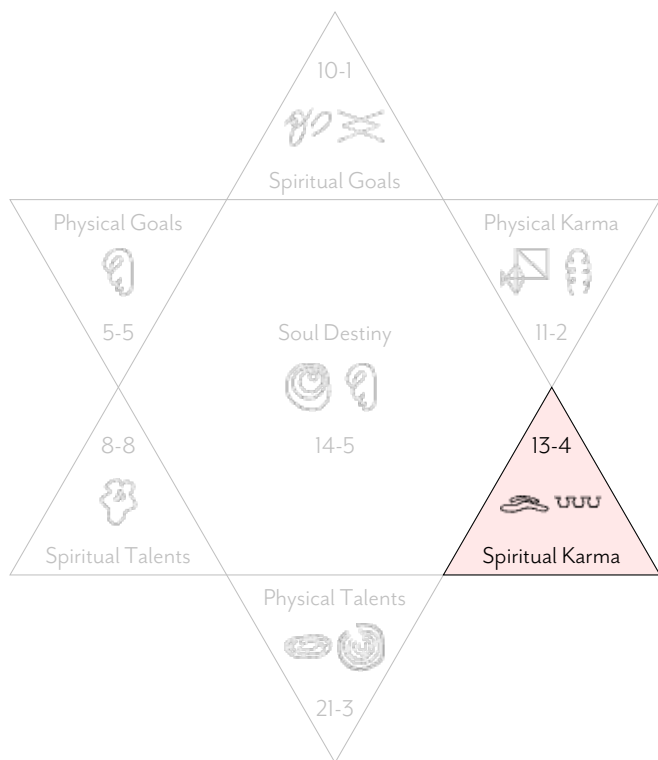

Michael William Sampson

FULL BIRTH REPORT (COMPLETE)

YOUR SPIRITUAL KARMA

SPIRITUAL KARMA

This is a selection of unresolved past life issues the soul has brought into this lifetime to create the negative context in your life with respect to your spiritual inner life.

If you are new to the spiritual development path, some of these issues may feel very strong emotionally. If this is the case, please note that they have only been placed in your Soul Contract by your soul for you to become conscious of them, to have the feeling experience of moving from the negative experience of them into their positive qualities, as you transmute them. These are the gifts of service you are to bring to the spiritual part of your life. For this is the spiritual growth journey the soul desires for this lifetime.

If you have been on the path for a while, some or all of these issues may no longer resonate with you as you may have worked through some or all of them already.