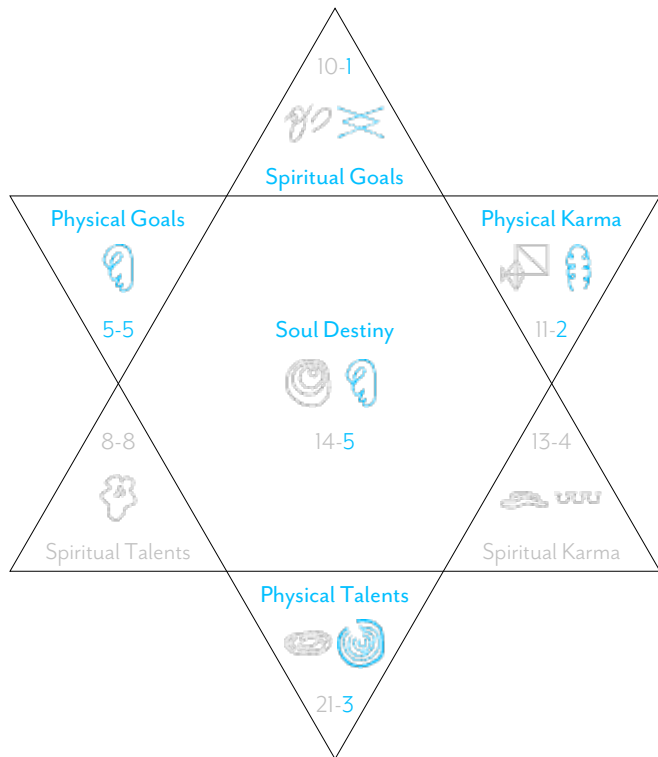

Michael William Sampson

FULL BIRTH REPORT (COMPLETE)

COMMUNICATION VIBRATION PROFILE

M-I-C-H-A-E-L-W-I-L-L-I-A-M-S-A-M-P-S-O-N

This shows you the communications numbers in your chart which you are to use to communicate your soul's Gift of Service to the World. Any blockages to their full expression such as unworthiness to receive or be loved or persecution for speaking your truth need to be cleared in order to fully activate these.

Number Categories: [Communication](#)

Communication Vibration Numbers: 1, 2, 3, 5