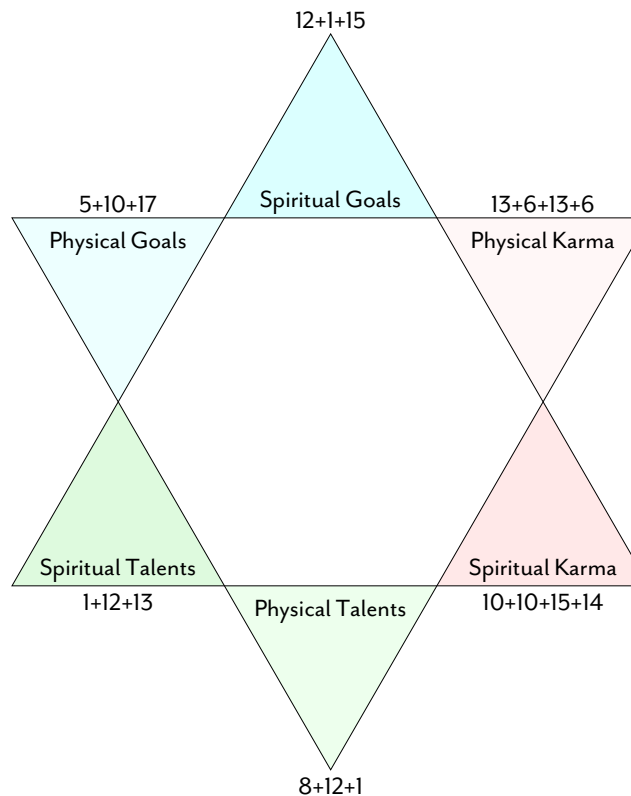

Michael William Sampson

FULL BIRTH REPORT (COMPLETE)

ALLOCATING THE NUMBERS TO THE ASPECTS

The next step is to take the numbers we generated from your Birth Name and allocate them around the aspects of the Star of David in a clockwise expanding spiral starting at Physical Karma. So the first letter of your name is M and this maps to number 13 and is placed in the Physical Karma position. The next letter is I which maps to number 10 and goes to Spiritual Karma and so on until all the letters are used up. Once this has been done, the numeric values of all the numbers in each aspect position will be added together.

M	13	PK
I	10	SK
CH	8	PT
A	1	ST
E	5	PG
L	12	SG

S	15	SK
A	1	PT
M	13	ST
P	17	PG
S	15	SG
O	6	PK
N	14	SK

W	6	PK
I	10	SK
L	12	PT
L	12	ST
I	10	PG
A	1	SG
M	13	PK