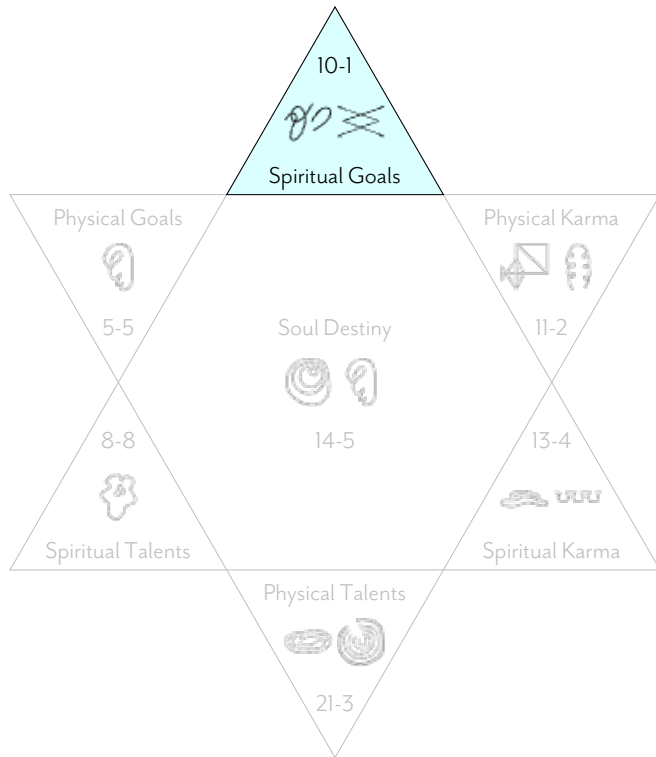

Michael William Sampson

FULL BIRTH REPORT (COMPLETE)

YOUR SPIRITUAL GOALS

SPIRITUAL GOALS

These are like the dreams you have for your spiritual life, the underlying drive within you that gets you out of bed in the morning - in short, what you really live for.