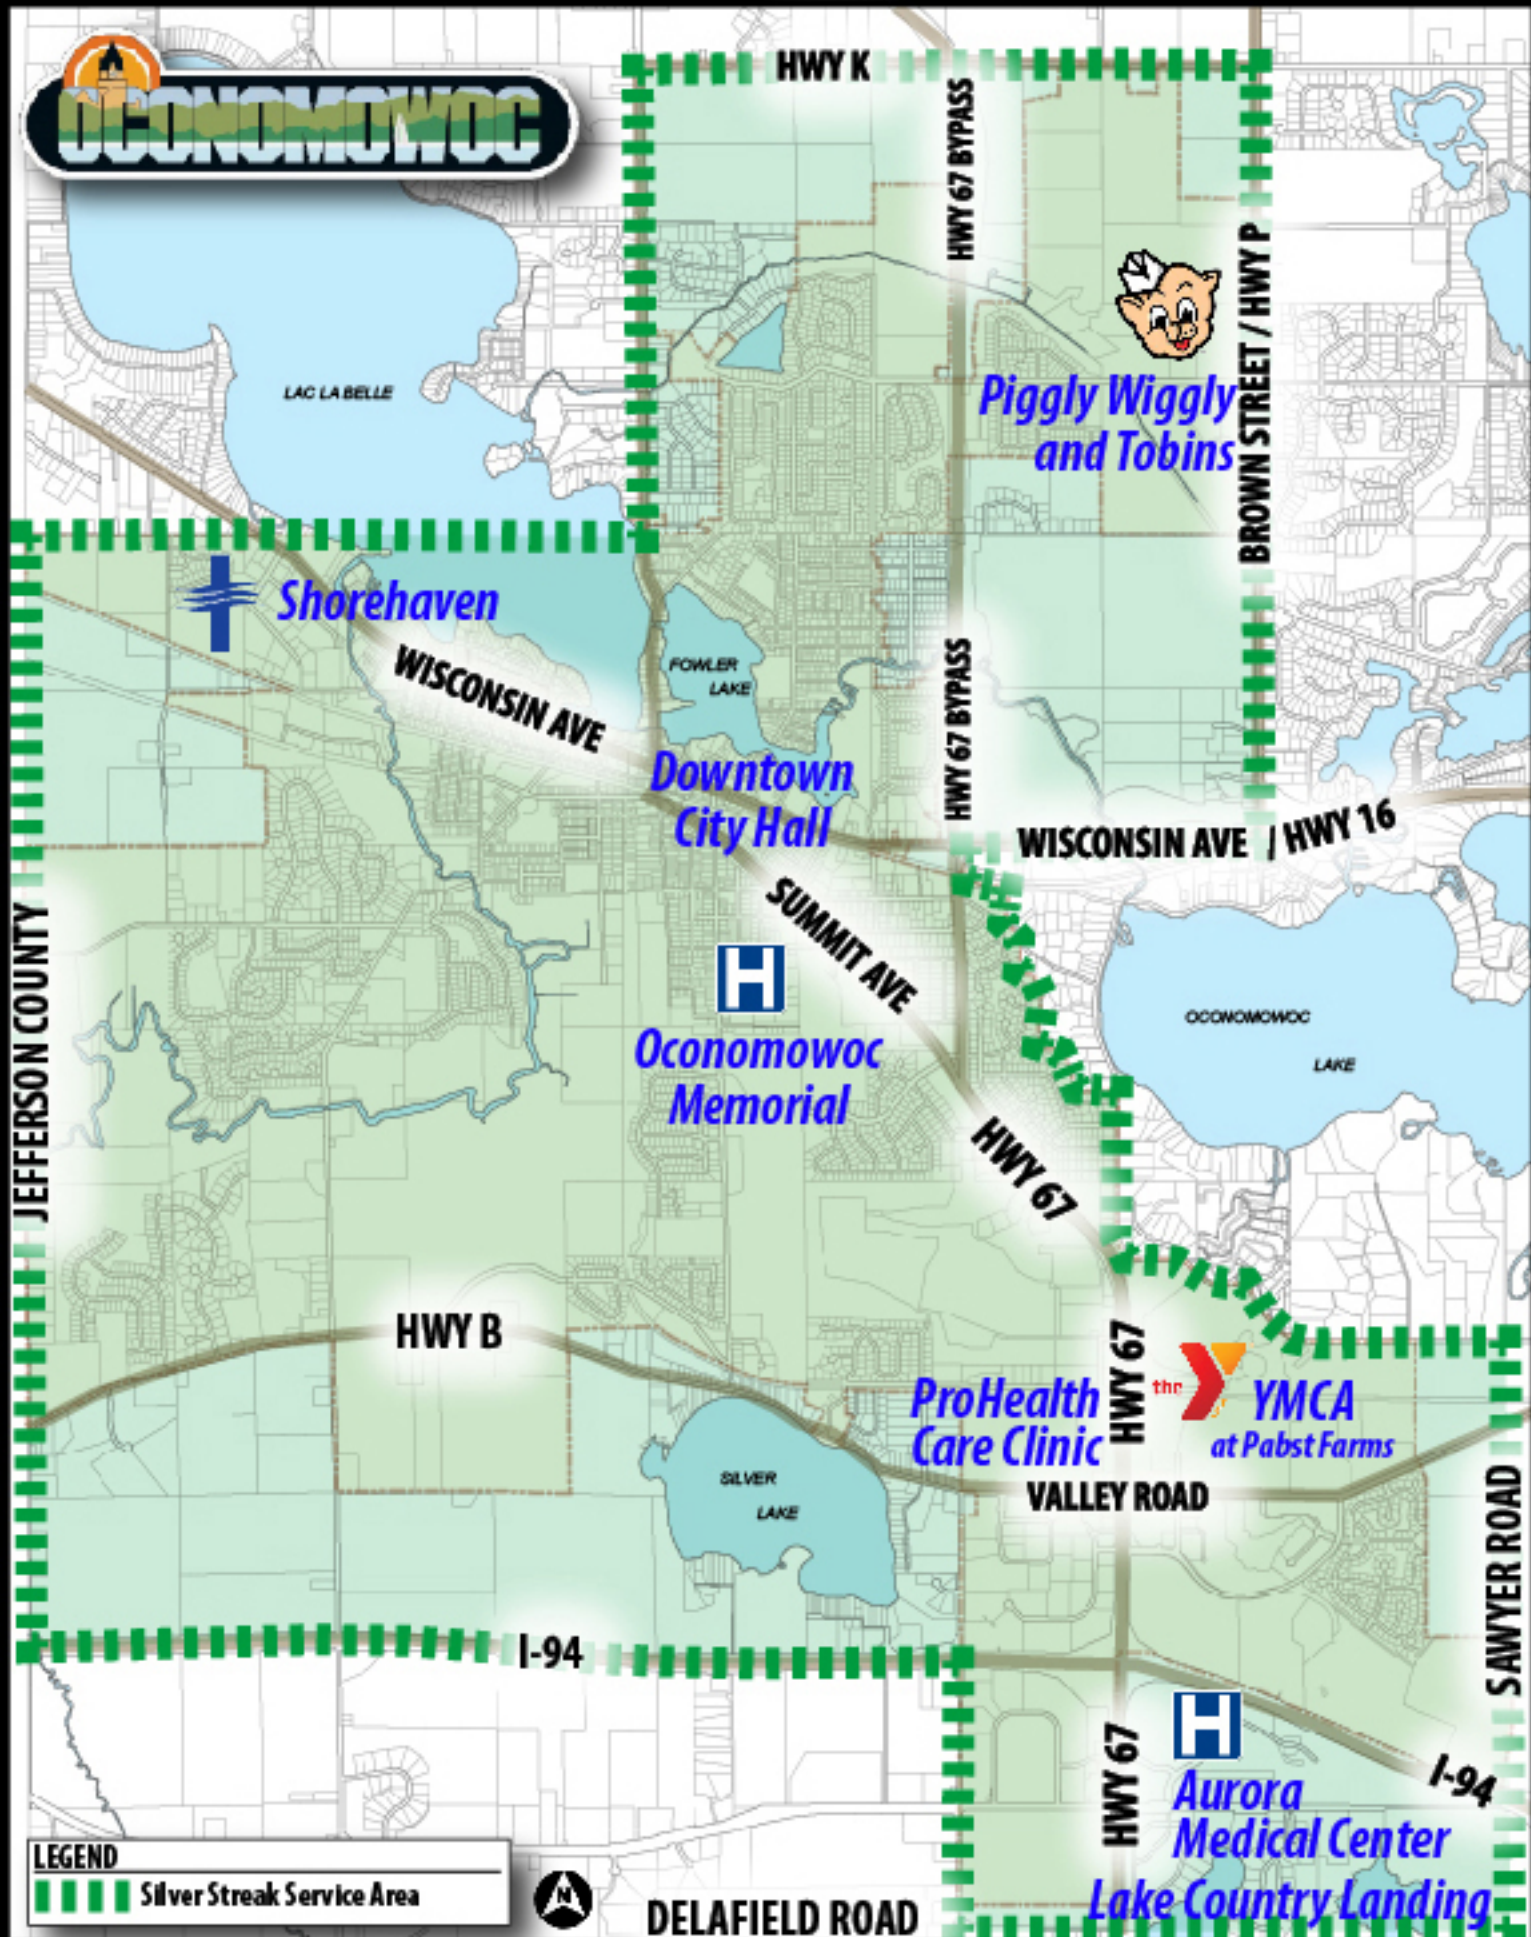

CITY OF OCONOMOWOC : SILVER STREAK SERVICE AREA MAP

LEGEND
Silver Streak Service Area

DELAFIELD ROAD

Aurora Medical Center
Lake Country Landing

Piggly Wiggly and Tobins

Shorehaven

Downtown City Hall

Oconomowoc Memorial

ProHealth Care Clinic

the YMCA at Pabst Farms

JEFFERSON COUNTY

SAWYER ROAD

LAC LA BELLE

POWLER LAKE

SILVER LAKE

OCONOMOWOC LAKE

HWY K

HWY 67 BYPASS

HWY 67 BYPASS

HWY 67

HWY 67

HWY 67

HWY B

I-94

I-94

WISCONSIN AVE

WISCONSIN AVE / HWY 16

SUMMIT AVE

BROWN STREET / HWY P

VALLEY ROAD