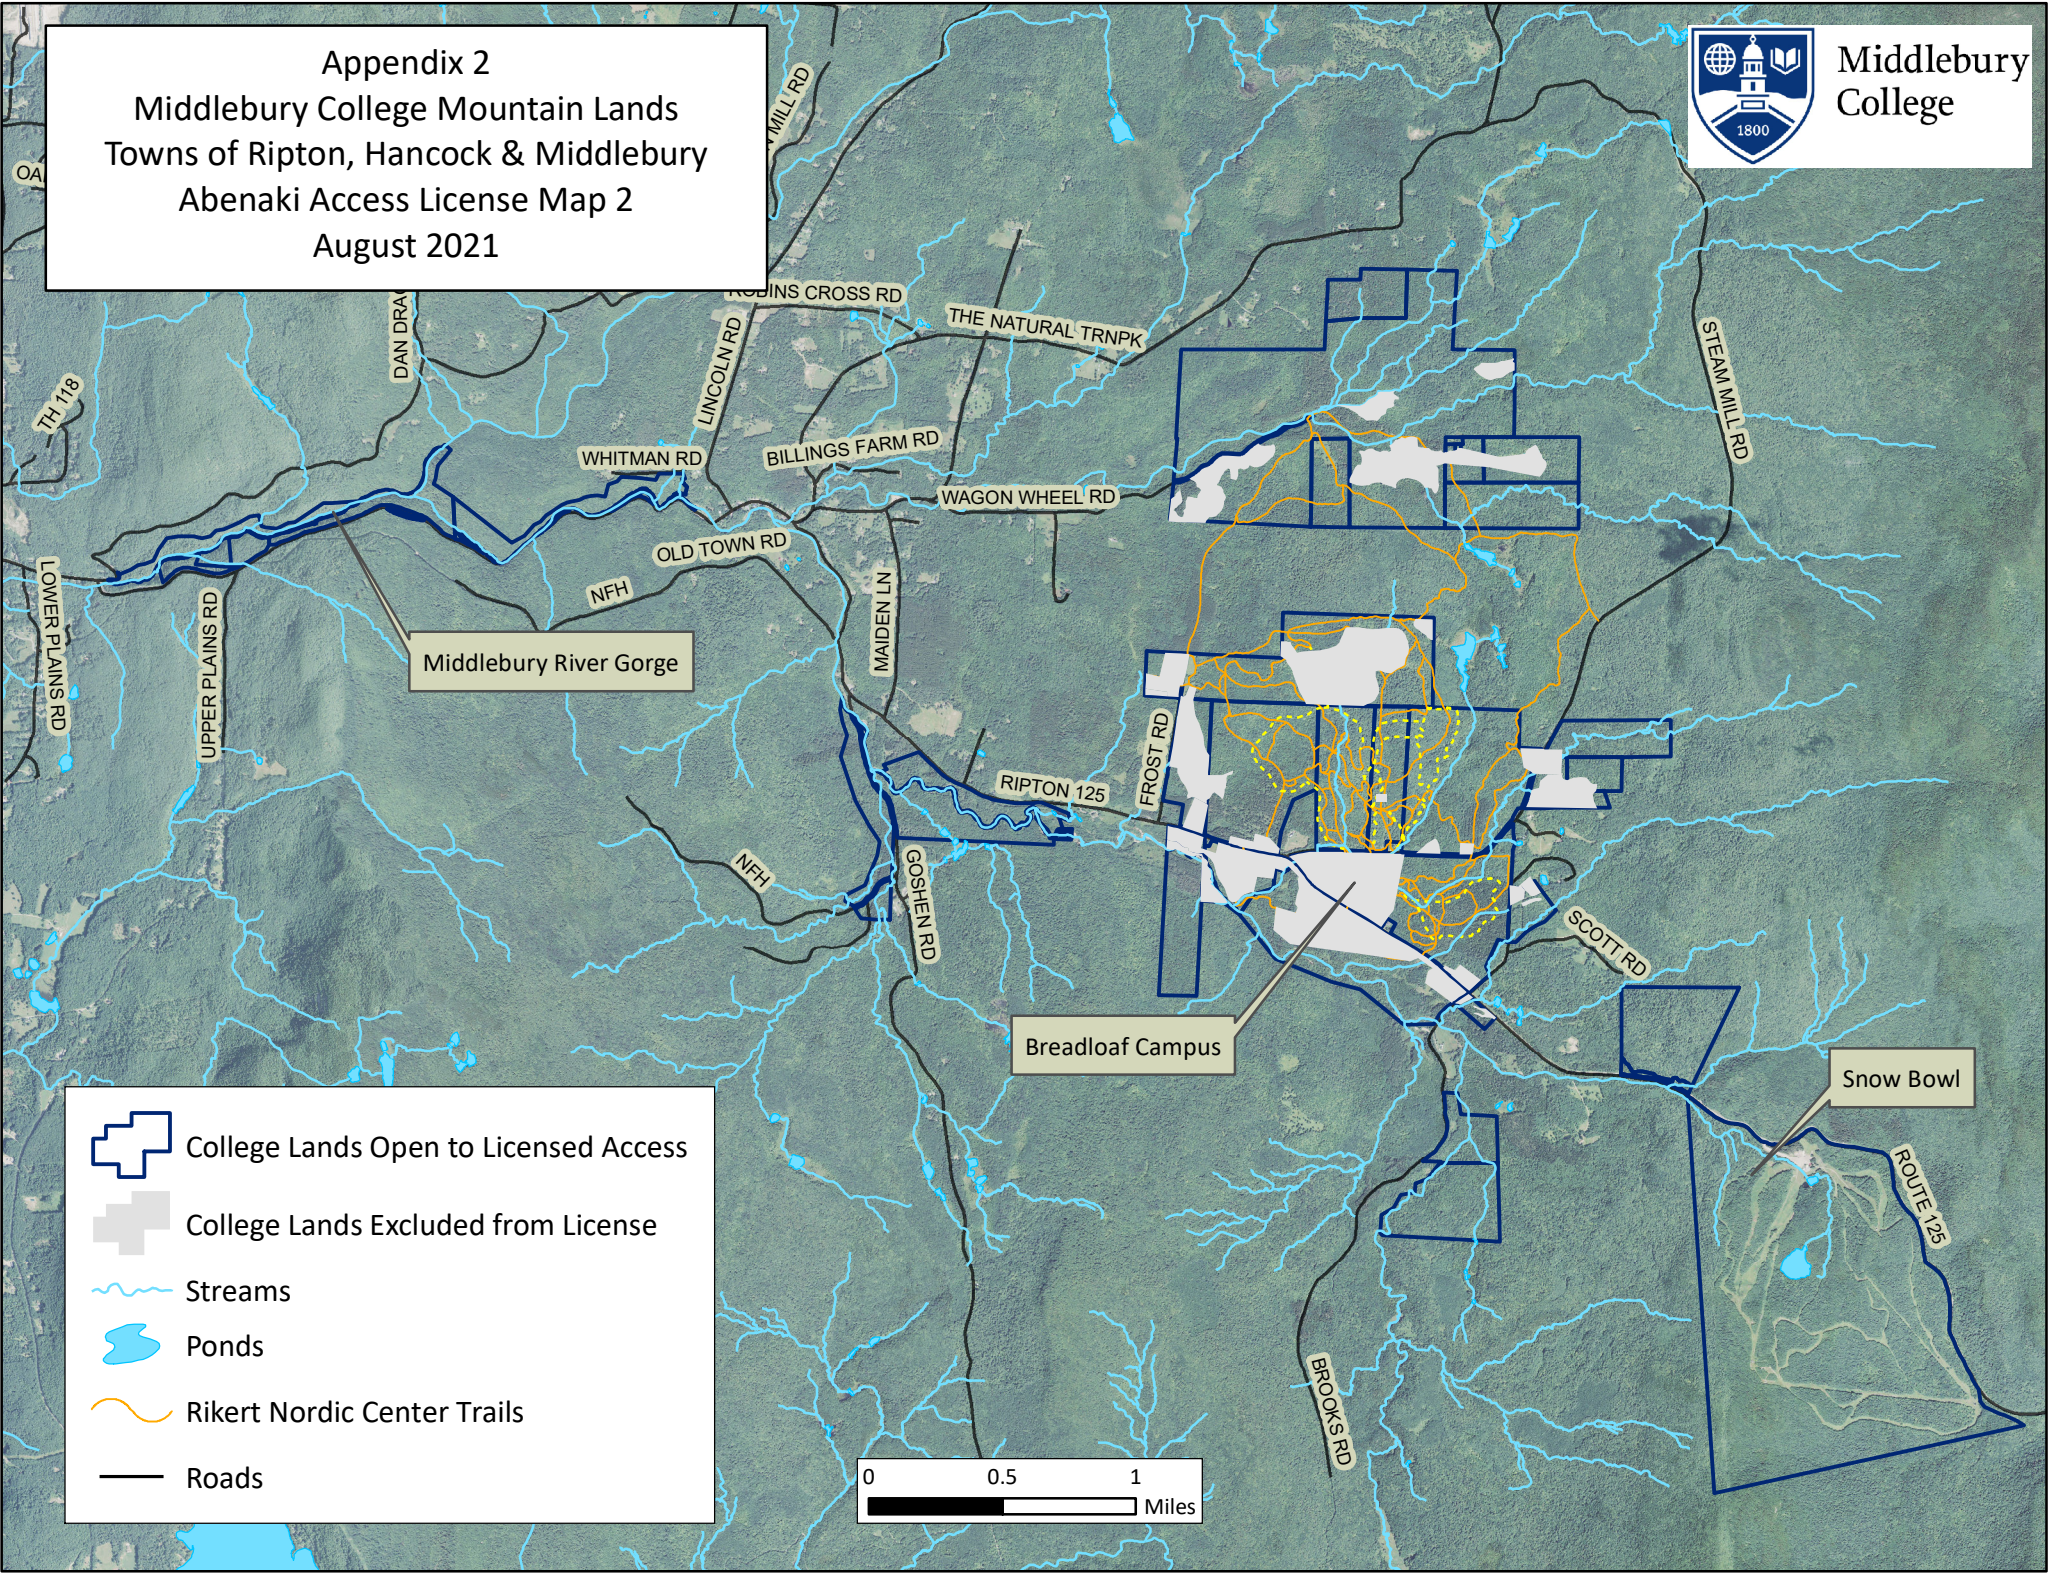

Appendix 2
Middlebury College Mountain Lands
Towns of Ripton, Hancock & Middlebury
Abenaki Access License Map 2
August 2021

Middlebury River Gorge

Breadloaf Campus

Snow Bowl

- College Lands Open to Licensed Access
- College Lands Excluded from License
- Streams
- Ponds
- Rikert Nordic Center Trails
- Roads