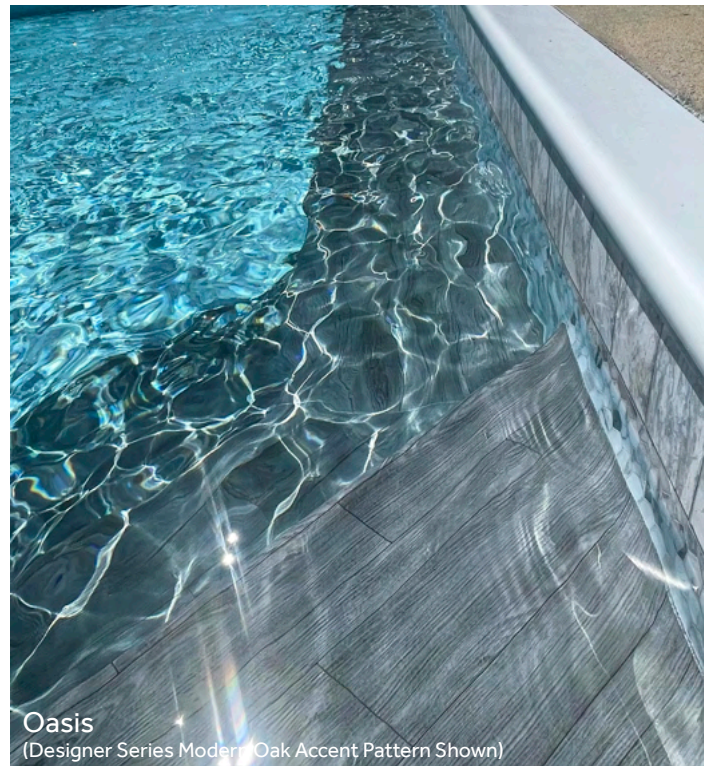

Oasis
(Designer Series Modern Oak Accent Pattern Shown)