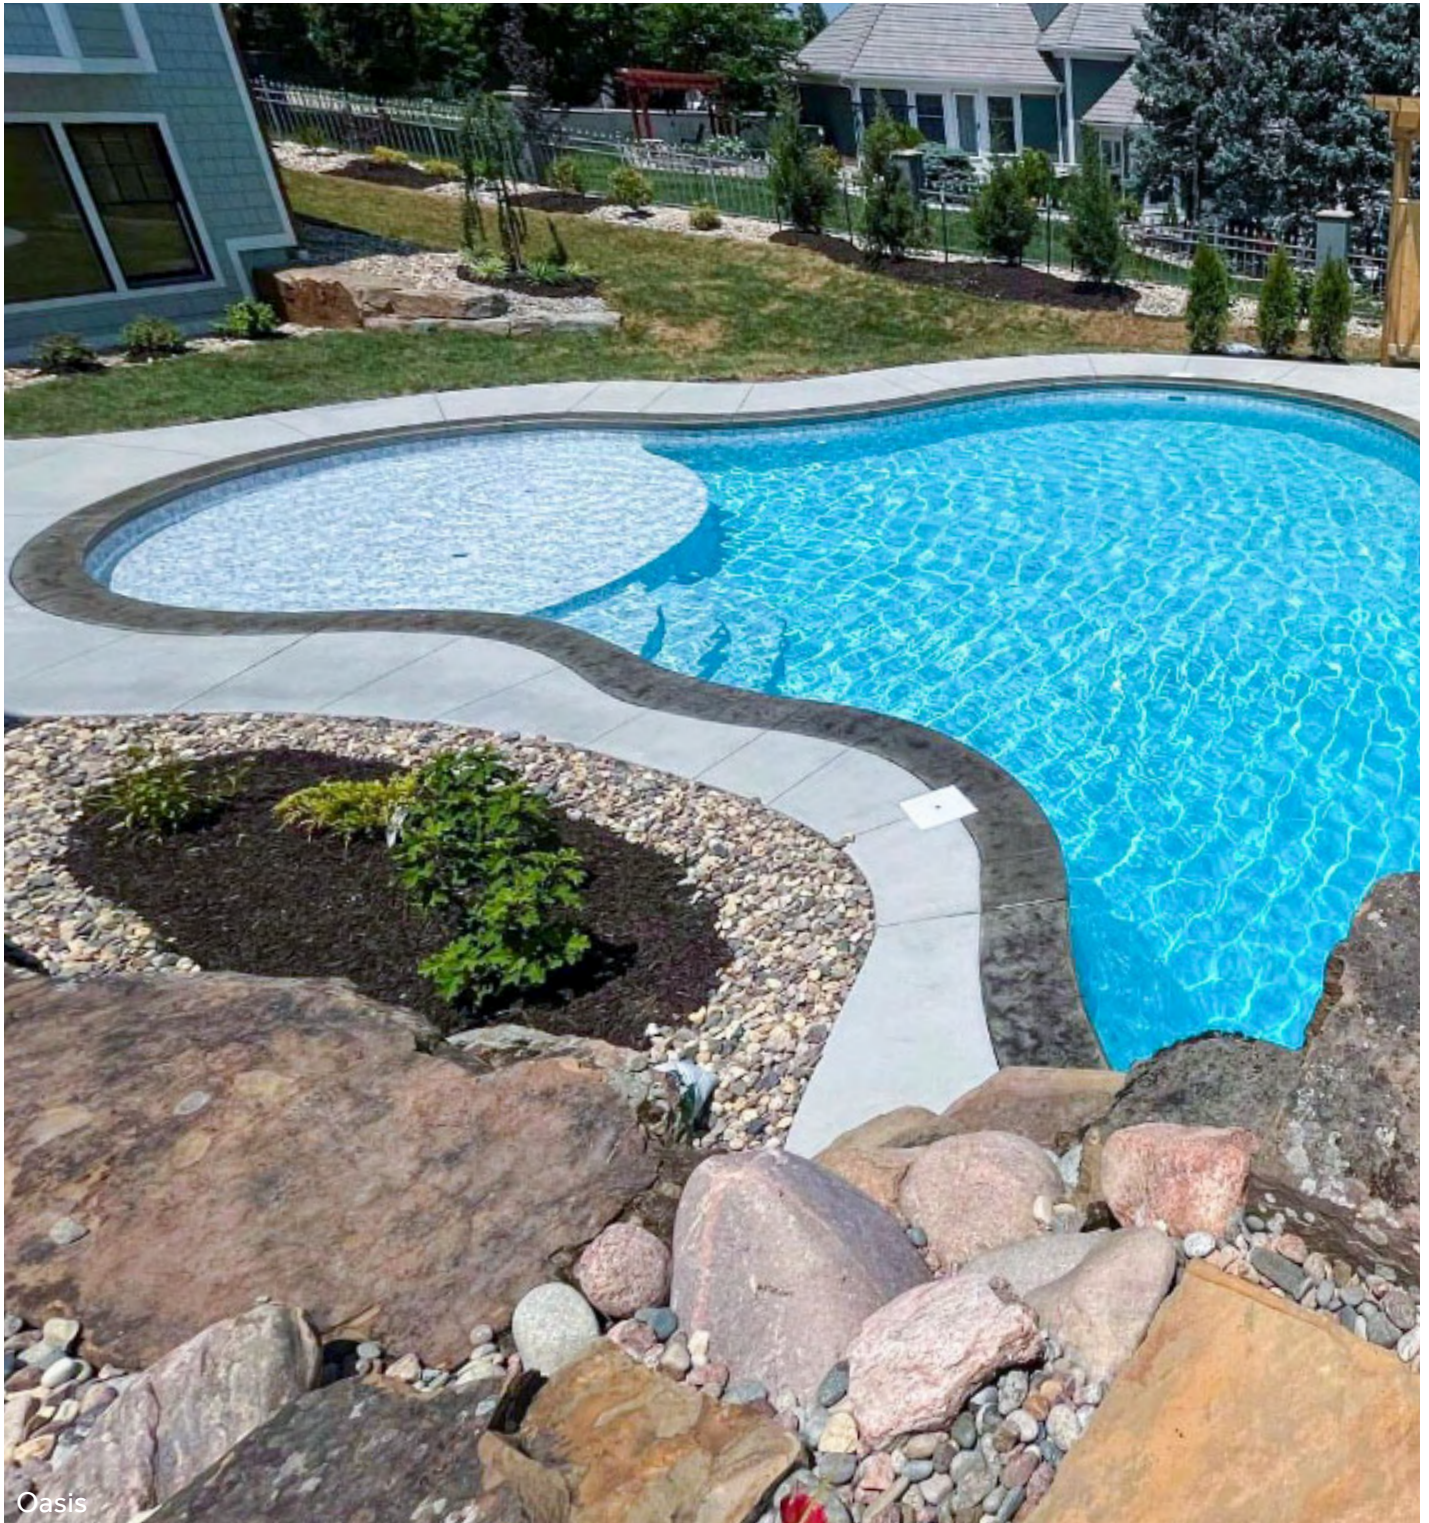

Oasis

Core Collection

STONE SERIES

Step into the realm of natural grandeur with our Stone Collection. Each pattern in this series is inspired by the timeless beauty of stone. These designs range from elegant marble surfaces to rustic terrazzo, and stone fragments. Perfect for those who seek a touch of nature's strength and durability in their pool. Our Stone Collection will bring an earthy and majestic feel to your pool.