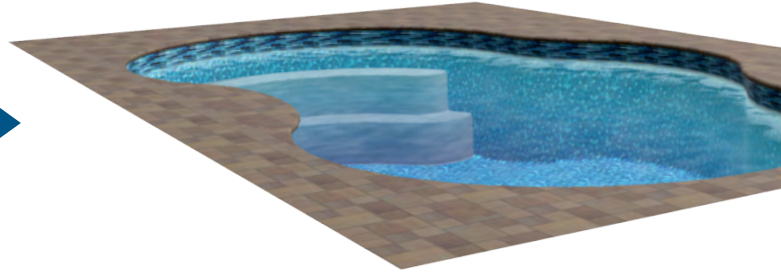

Scan the QR Code to learn more about our Designer Series.

AFFORDABLE LUXURY

Accentuate the beauty of your pool's features with our designer series for a unique, high-end appearance at an affordable cost. These patterns are designed to enhance the look of pool steps, benches, and sundecks. With their neutral colors and simple yet elegant designs, they not only make these features more visible but also enhance safety with a textured surface for improved traction.

STEP 1

Choose a liner pattern for the walls and floor of your pool.

STEP 2

Choose a Designer Series accent pattern for the steps, benches or sundeck.

STEP 3

Use the Envision AR App to preview how your selected designs will look in your own backyard, ensuring the perfect match.