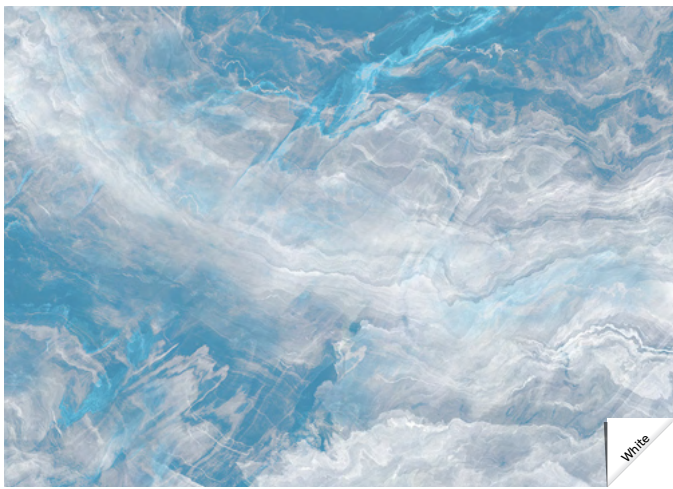

20 mil Wall / 20 mil Floor
Available in SureStep
Light Blue Water Color
Contemporary Style

NORTHERN FROST

Step into a world of serene beauty with our Northern Frost pattern. Inspired by the timeless elegance of marble, but infused with a unique twist that sets it apart from conventional pool designs. The veins of sparkling cyan Shimmertone² iridescent inks add a dynamic shine. Northern Frost exemplifies the creative potential of vinyl liners, offering a design that goes beyond the limitations of gunite or fiberglass pools.