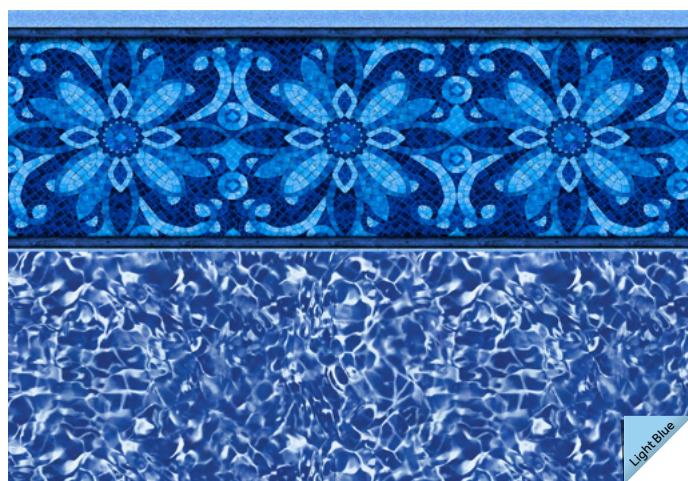

Island Dream

¹ReNew™ up-charge applies.
 Colors shown in this brochure are representational only. See your local pool dealer for vinyl samples.

Core Collection

REFLECTION SERIES

Navarre

Light Blue

CAMBRIA

 **20 mil Wall / 20 mil Floor**
Available in SureStep
Light Blue Water Color
Traditional Style