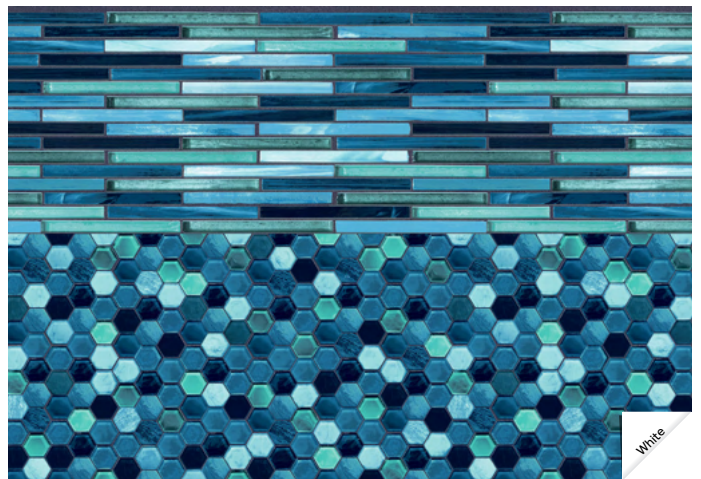

Oasis

White

ENCHANTED

20 mil Wall / 20 mil Floor
Available in SureStep
Deep Turquoise Water Color
Contemporary Style