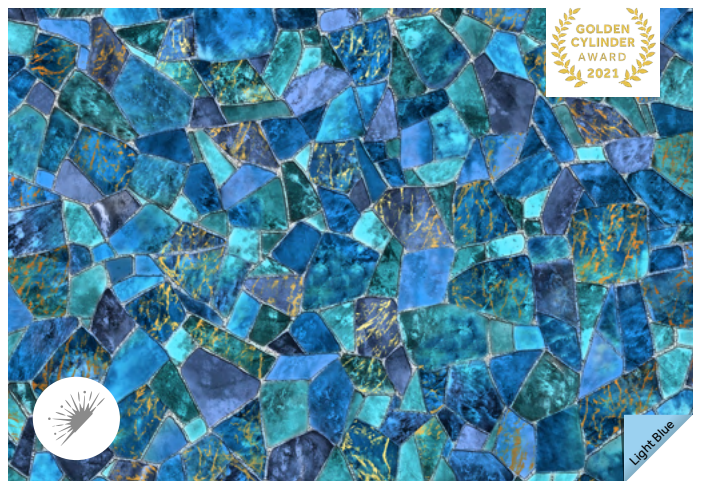

AQUAMARINE²

20 mil Wall / 20 mil Floor
Available in SureStep
Deep Turquoise Water Color
Contemporary Style

²Shimmertone up-charge applies.

Colors shown in this brochure are representational only. See your local pool dealer for vinyl samples.