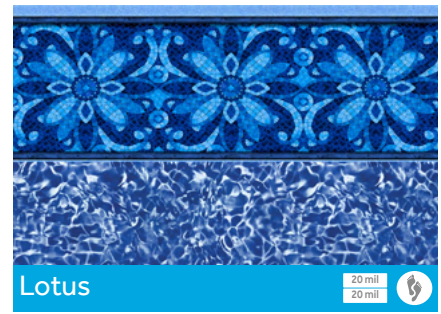

20 mil
20 mil