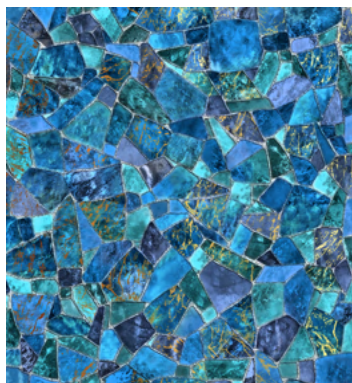

Aquamarine²