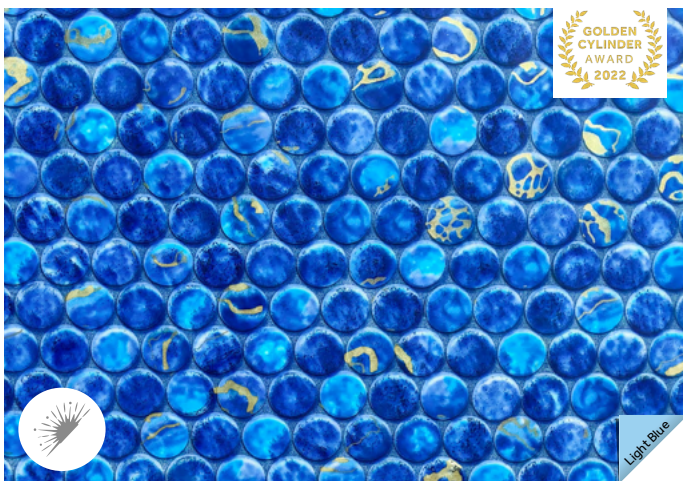

COBALT²

20 mil Wall / 20 mil Floor
Available in SureStep
Light Blue Water Color
Transitional Style