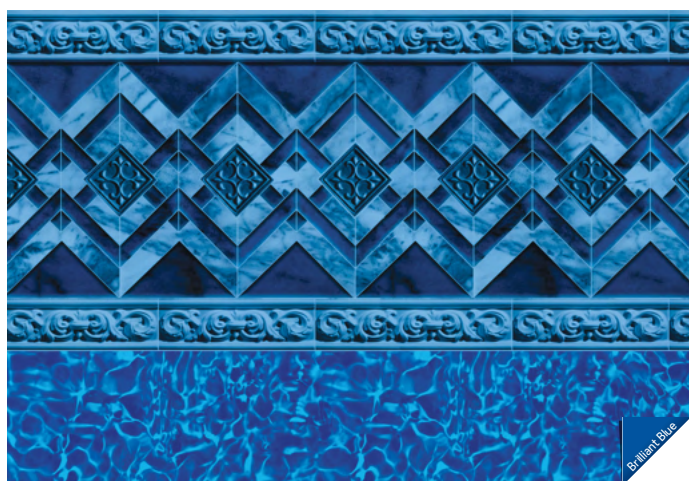

Brilliant Blue

GEORGETOWN

20 mil Wall / 20 mil Floor
Available in SureStep
Deep Blue Water Color
Traditional Style