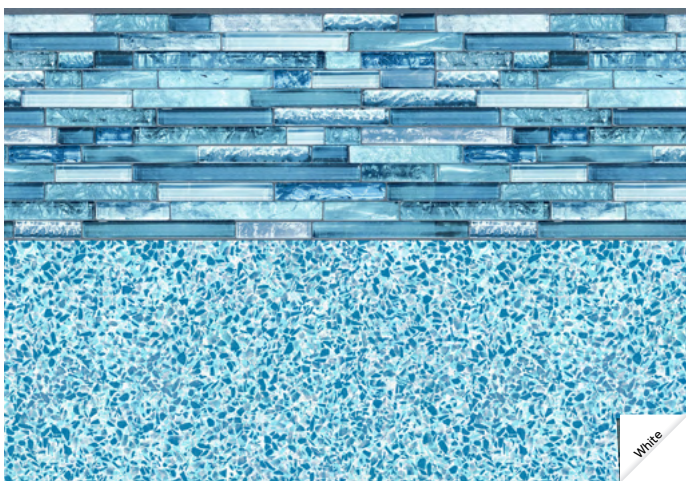

SUNDARA

 **20 mil Wall / 20 mil Floor**
Available in SureStep & Paddling Paws™
(Paddling Paws™ Option is Borderless)
Light Blue Water Color
Traditional Style

Ocean Wave

Aquamarine

SERENITY

 **20 mil Wall / 20 mil Floor**
 Available in SureStep
 Light Blue Water Color
 Contemporary Style