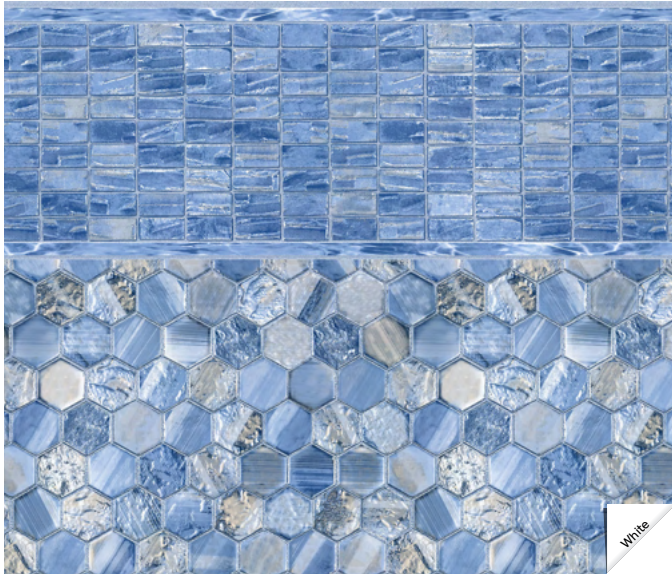

Scan the QR code to learn more about the Cure Alzheimer's Fund and their mission.

NEW FOR 2024

KEYSTONE

Embrace modern elegance with our Keystone pattern. Featuring hexagon marble tiles in soft neutrals, this pattern captures the look of glistening glass tiles in blue and gray shades. Perfect for modern pool designs, Keystone adds a touch of sophistication, making your pool a stunning focal point in any contemporary outdoor setting.