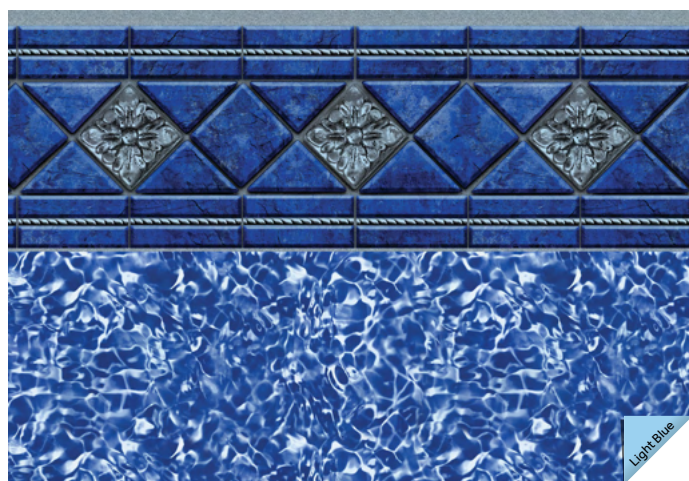

Island Dream

¹ReNew™ up-charge applies.
 Colors shown in this brochure are representational only. See your local pool dealer for vinyl samples.

Core Collection

REFLECTION SERIES

Navarre

Light Blue

CAMBRIA

 **20 mil Wall / 20 mil Floor**
Available in SureStep
Light Blue Water Color
Traditional Style