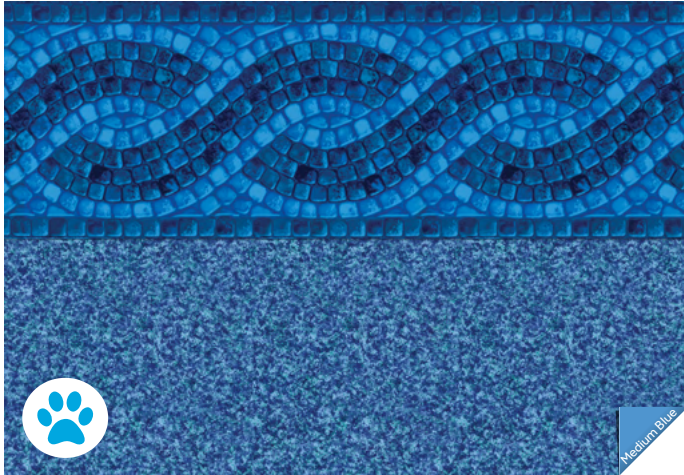

Core Collection

STONE SERIES

Step into the realm of natural grandeur with our Stone Collection. Each pattern in this series is inspired by the timeless beauty of stone. These designs range from elegant marble surfaces to rustic terrazzo, and stone fragments. Perfect for those who seek a touch of nature's strength and durability in their pool. Our Stone Collection will bring an earthy and majestic feel to your pool.

OCEAN WAVE

20 & 27 mil Wall / 20 & 27 mil Floor
Available in SureStep & Paddling Paws™
Deep Blue Water Color
Traditional Style