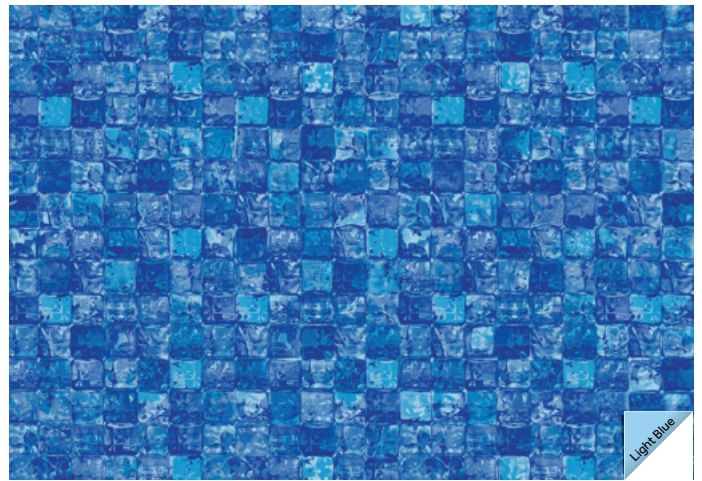

Core Collection MOSAIC SERIES

Cobalt

COBALT²

 **20 mil Wall / 20 mil Floor**
Available in SureStep
Light Blue Water Color
Transitional Style

Cobalt

BEALE STREET

20 mil Wall / 20 mil Floor
 Available in SureStep
 Light Blue Water Color
 Transitional Style