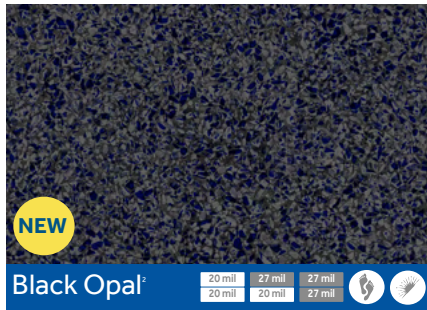

²Shimmertone up-charge applies