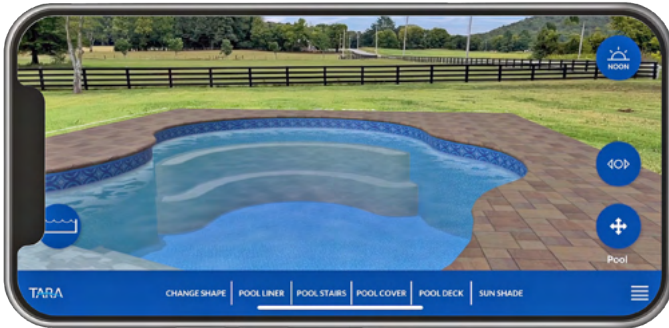

CHOOSING THE PERFECT LINER

Selecting the right liner for your pool is more than a choice; it's an opportunity to set the tone for your whole backyard. As the most prominent feature of your pool, the liner plays a pivotal role in setting the mood and character of your outdoor space. To simplify this process, we've categorized our patterns into four groups, each corresponding to the general water color they typically produce. Keep in mind, these categories are guides, as the actual water color can vary significantly depending on environmental factors and lighting conditions.

CUSTOMIZE

Choose any liner pattern and accentuate your stairs and benches with an accent pattern

ENHANCE

Add stylish, protective shade to your outdoor area, ensuring a cool and comfortable space

SECURE

Protect your pool with either a solid or mesh safety cover available in 4 color choices.

CHOOSE AN ACCENT PATTERN FOR STEPS AND FEATURES

ADD A MOD SHADE KIT

ENVISION AR

Ready to dive into the future of pool design? Download the Envision AR app today and start exploring the possibilities for your pool.