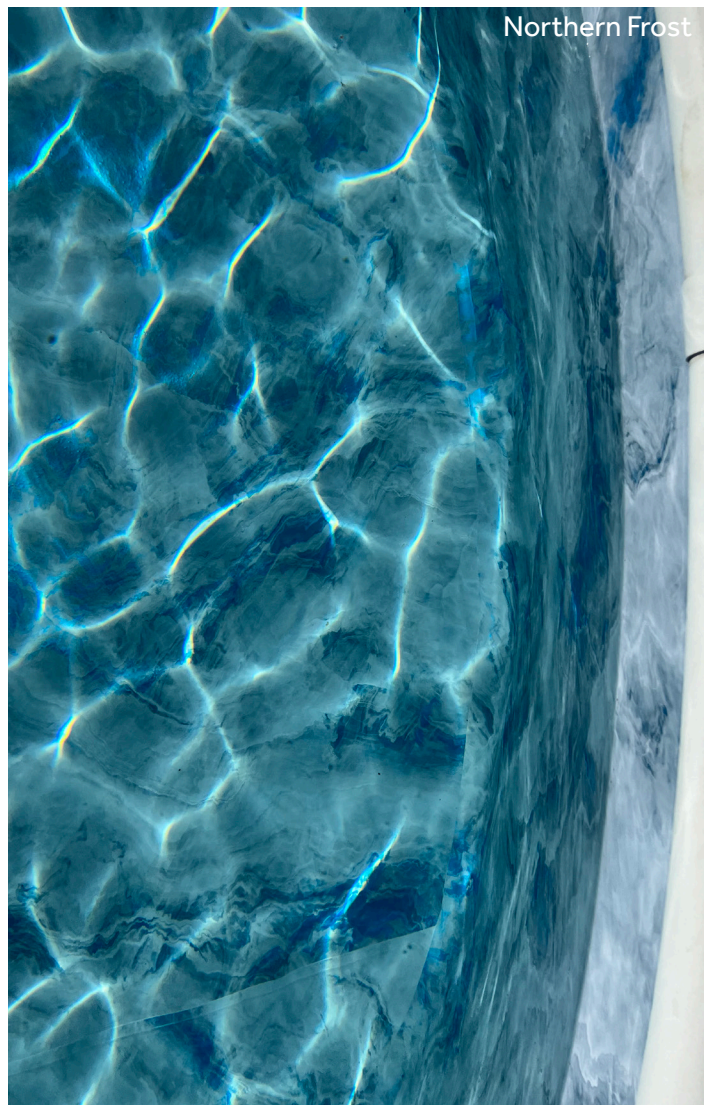

²Shimmertone up-charge applies.

Colors shown in this brochure are representational only. See your local pool dealer for vinyl samples.