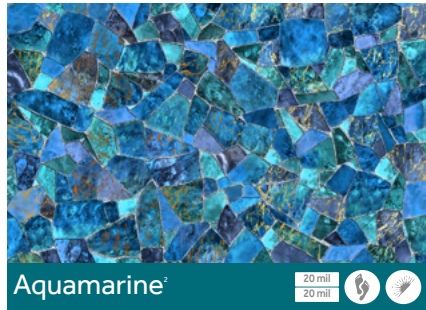

²Shimmertone up-charge applies