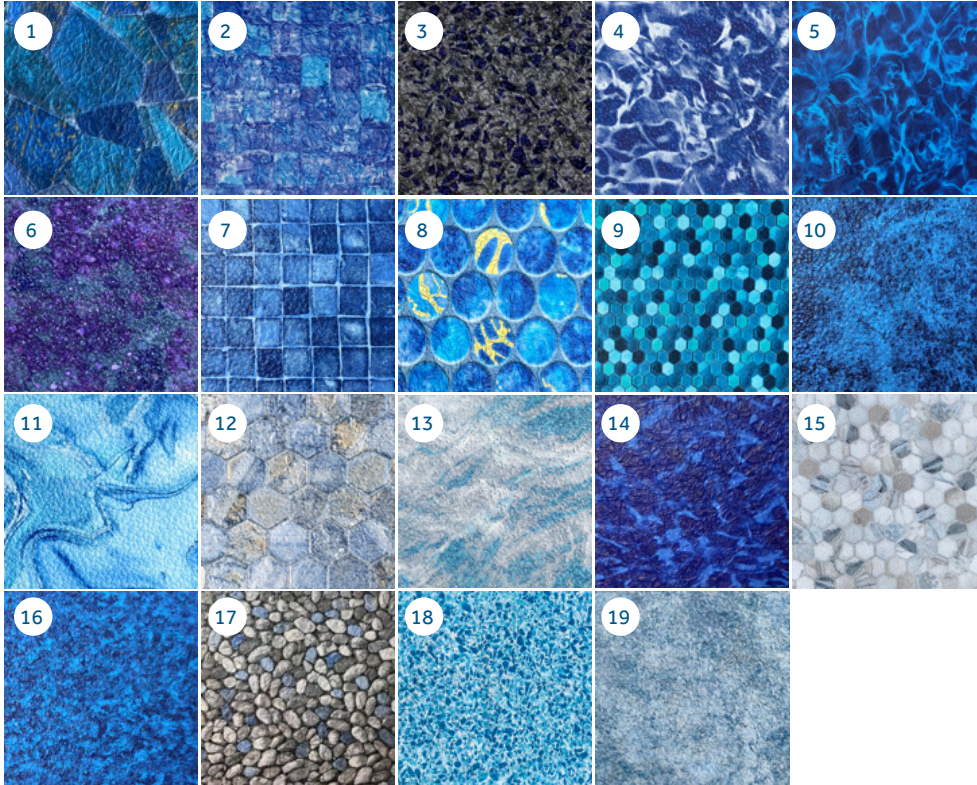

Elegance with Every Step

SURESTEP

SureStep vinyl is a thick, sturdy vinyl that features a unique textured surface. Specifically designed for high traffic areas like stairs and sundecks, SureStep is both tough and durable. The embossed texture enhances traction when entering and exiting the pool. We offer SureStep in matching colors and styles for all of our patterns.