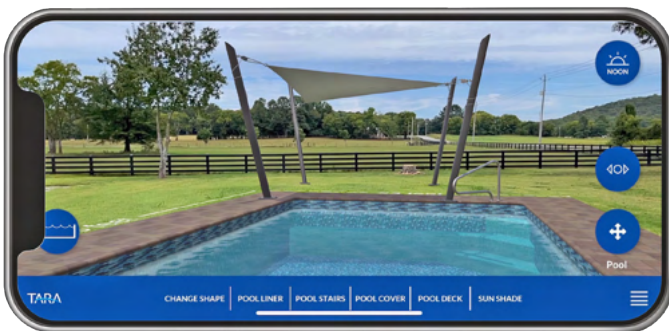

CUSTOMIZE

Choose any liner pattern and accentuate your stairs and benches with an accent pattern

ENHANCE

Add stylish, protective shade to your outdoor area, ensuring a cool and comfortable space

SECURE

Protect your pool with either a solid or mesh safety cover available in 4 color choices.

CHOOSE AN ACCENT PATTERN FOR STEPS AND FEATURES

ADD A MOD SHADE KIT

ENVISION AR

Ready to dive into the future of pool design? Download the Envision AR app today and start exploring the possibilities for your pool.