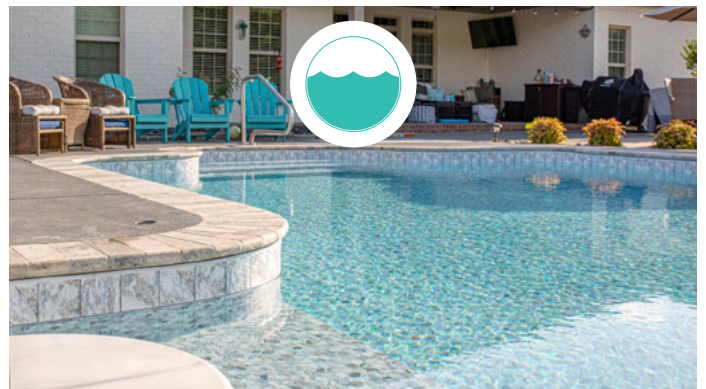

CHOOSING THE PERFECT LINER

Selecting the right liner for your pool is more than a choice; it's an opportunity to set the tone for your whole backyard. As the most prominent feature of your pool, the liner plays a pivotal role in setting the mood and character of your outdoor space. To simplify this process, we've categorized our patterns into four groups, each corresponding to the general water color they typically produce. Keep in mind, these categories are guides, as the actual water color can vary significantly depending on environmental factors and lighting conditions.