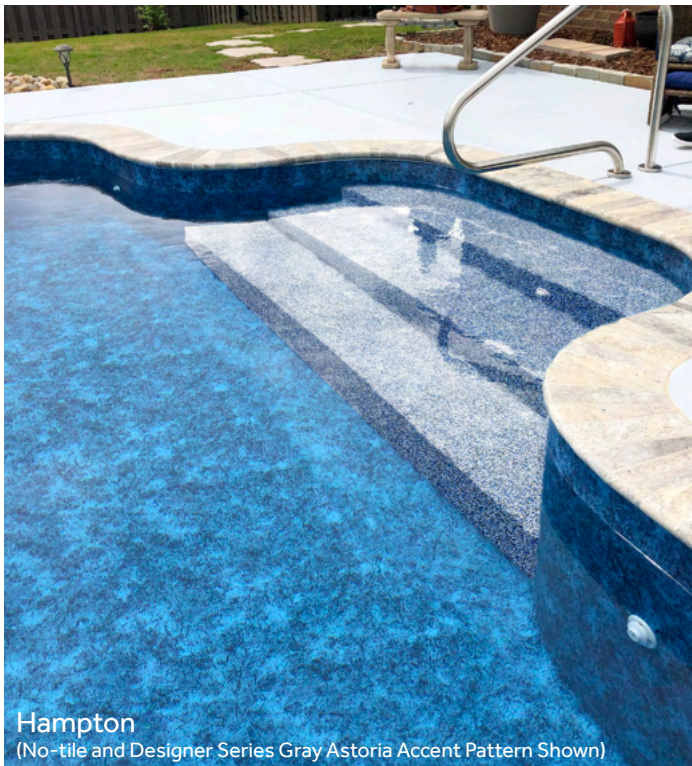

Port Royal (Designer Series Blue Astoria Accent Pattern Shown)

Oasis
(Designer Series Modern Oak Accent Pattern Shown)

Hampton
(No-tile and Designer Series Gray Astoria Accent Pattern Shown)