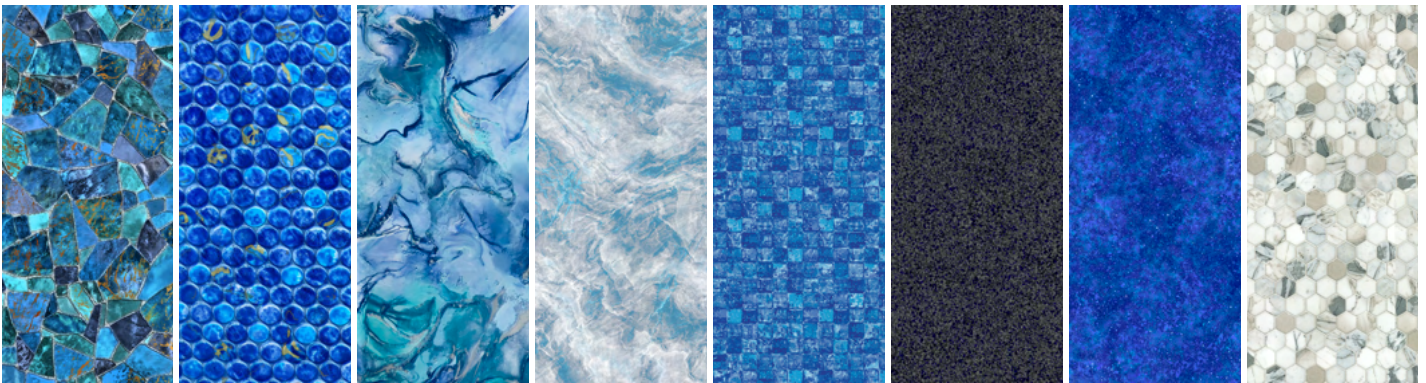

Aquamarine²

Cobalt²

Island Dream

Northern Frost²

St. John's Bay

Black Opal²

Celestial Skies

Oasis (27 mil Only)

²Shimmertone up-charge applies.