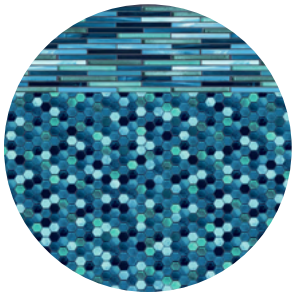

Colors shown in this brochure are representational only. See your local pool dealer for vinyl samples.