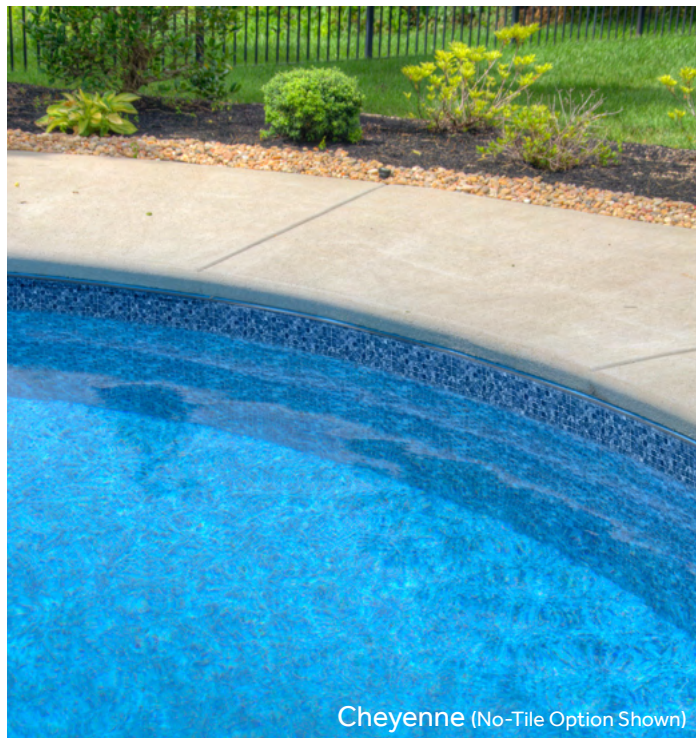

Core Collection

MOSAIC SERIES

Mosaic tiles have always been used to decorate the surface of pools. The simple arrangement of small tiles that vary in color, tone and texture creates a glistening appearance in the water. With designs that range from classic and timeless to bold and contemporary, these mosaic floor designs bring life and energy to your pool.

Light Blue

CHEYENNE

20 mil Wall / 20 mil Floor

Available in SureStep
Light Blue Water Color
Transitional Style

Scan the QR Code
to see more photos
of these patterns
installed in pools