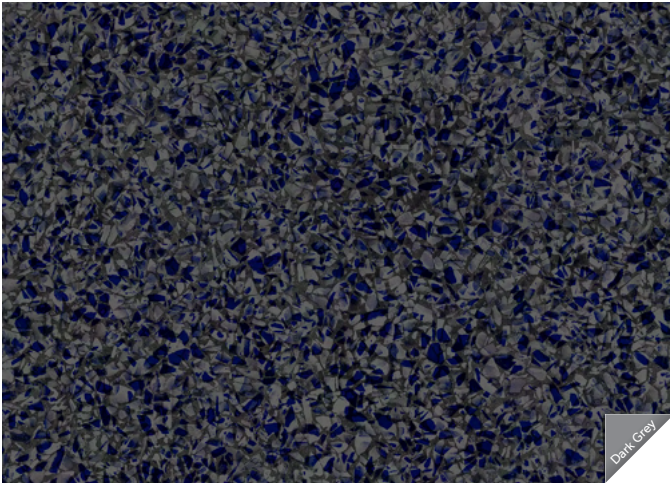

NEW FOR 2024

BLACK OPAL

Immerse yourself in the deep mystery of our Black Opal pattern. This design blends a dark gray and navy color palette with the subtle glamour of our exclusive Shimmertone² sparkles. The dark colors create a mirror-like surface, elegantly reflecting the sky and surroundings. Choose Black Opal for an elegant and timeless addition to your personal oasis.

20 & 27 mil Wall / 20 & 27 mil Floor
Available in SureStep
Deep Blue Water Color
Contemporary Style