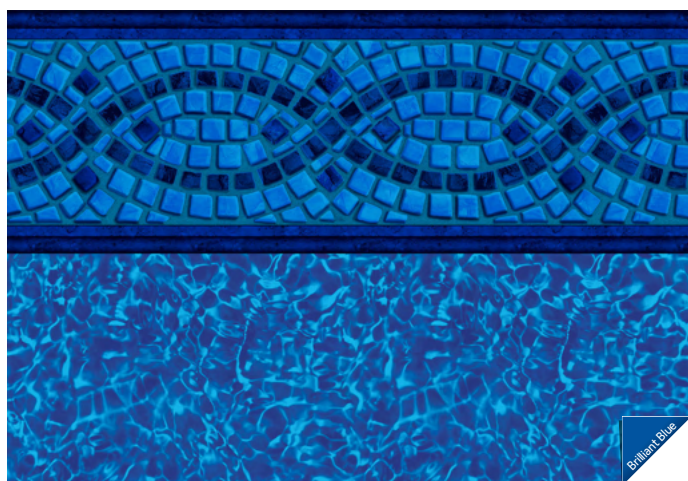

Light Blue

LOTUS

 **20 mil Wall / 20 mil Floor**
Available in SureStep
Light Blue Water Color
Traditional Style

Brilliant Blue

GEORGETOWN

 **20 mil Wall / 20 mil Floor**
Available in SureStep
Deep Blue Water Color
Traditional Style