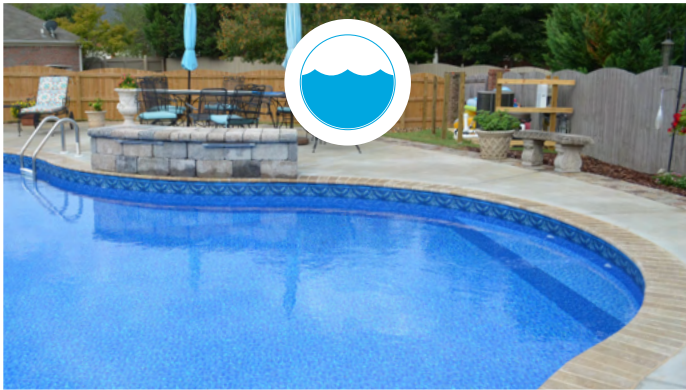

Hampton (No-Tile Option Shown)

LIGHT BLUE