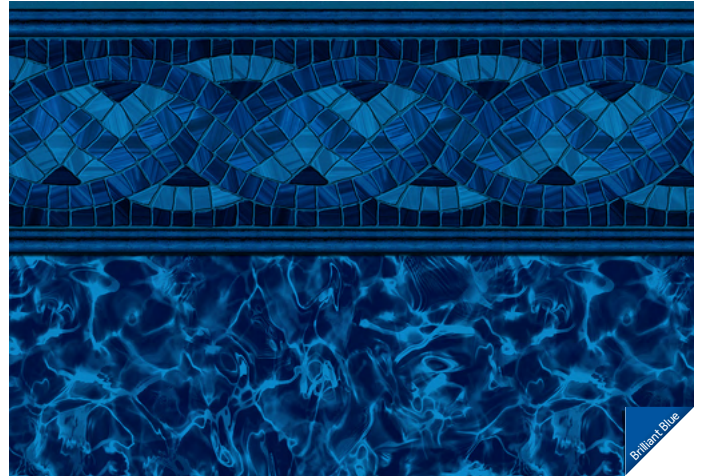

CARNEGIE ARCTIC

20 mil Wall / 20 mil Floor
Available in SureStep
Deep Blue Water Color
Transitional Style