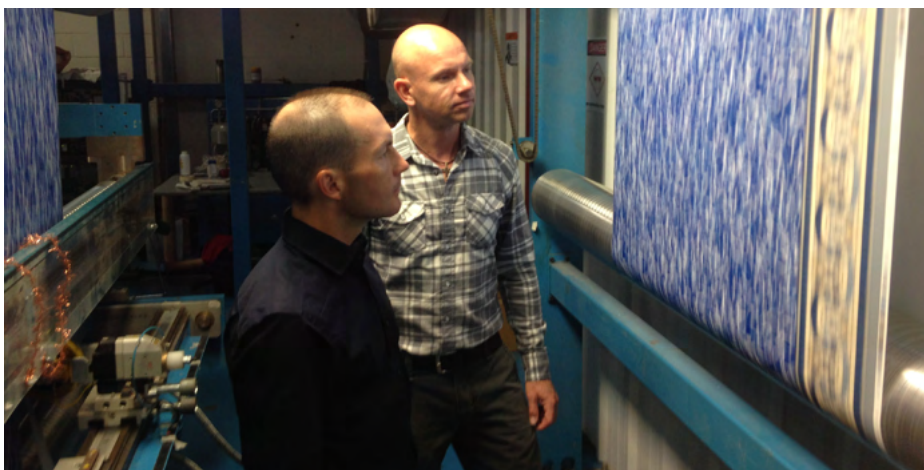

Scan the QR Code to learn more about CFFA certification for in-ground pool liners.