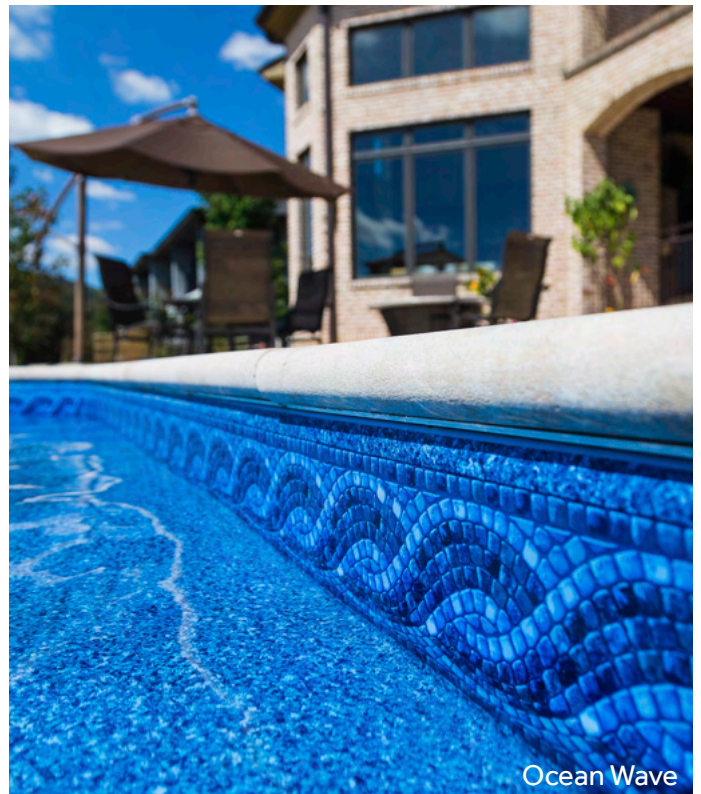

Core Collection

STONE SERIES

Step into the realm of natural grandeur with our Stone Collection. Each pattern in this series is inspired by the timeless beauty of stone. These designs range from elegant marble surfaces to rustic terrazzo, and stone fragments. Perfect for those who seek a touch of nature's strength and durability in their pool. Our Stone Collection will bring an earthy and majestic feel to your pool.

OCEAN WAVE

20 & 27 mil Wall / 20 & 27 mil Floor
Available in SureStep & Paddling Paws™
Deep Blue Water Color
Traditional Style

HAMPTON

20 & 27 mil Wall / 20 & 27 mil Floor
Available in SureStep
Deep Blue Water Color
Transitional Style

SUNDARA

20 mil Wall / 20 mil Floor
Available in SureStep & Paddling Paws™
(Paddling Paws™ Option is Borderless)
Light Blue Water Color
Traditional Style

Ocean Wave