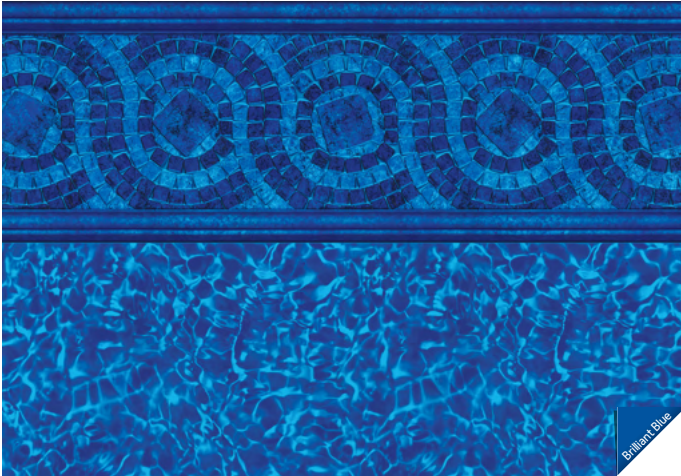

Core Collection

REFLECTION SERIES

Immerse yourself in the serene beauty of our reflection series of vinyl pool liners. They are designed to mirror the tranquil and ever-changing nature of water. Each pattern in this collection is crafted to evoke the gentle, fluid motion of water surfaces. Choose the reflection series for a soothing and dynamic visual effect in your pool.

PORT ROYAL

20 & 27 mil Wall / 20 & 27 mil Floor
Available in SureStep
Deep Blue Water Color
Transitional Style