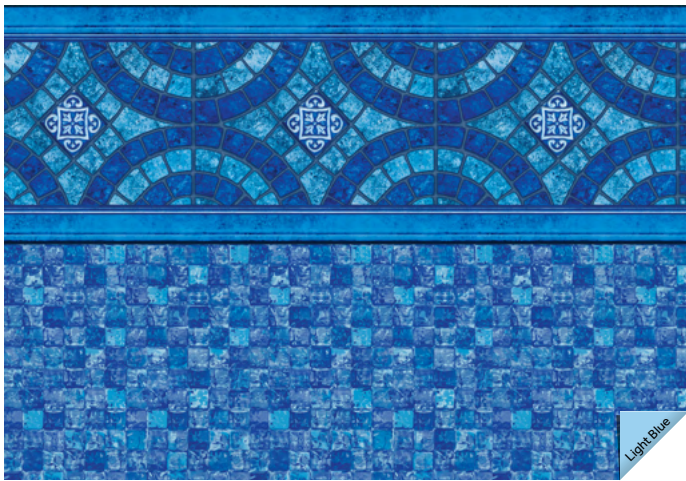

Core Collection MOSAIC SERIES

Cobalt

COBALT²

 **20 mil Wall / 20 mil Floor**
Available in SureStep
Light Blue Water Color
Transitional Style

Cobalt

BEALE STREET

20 mil Wall / 20 mil Floor
 Available in SureStep
 Light Blue Water Color
 Transitional Style