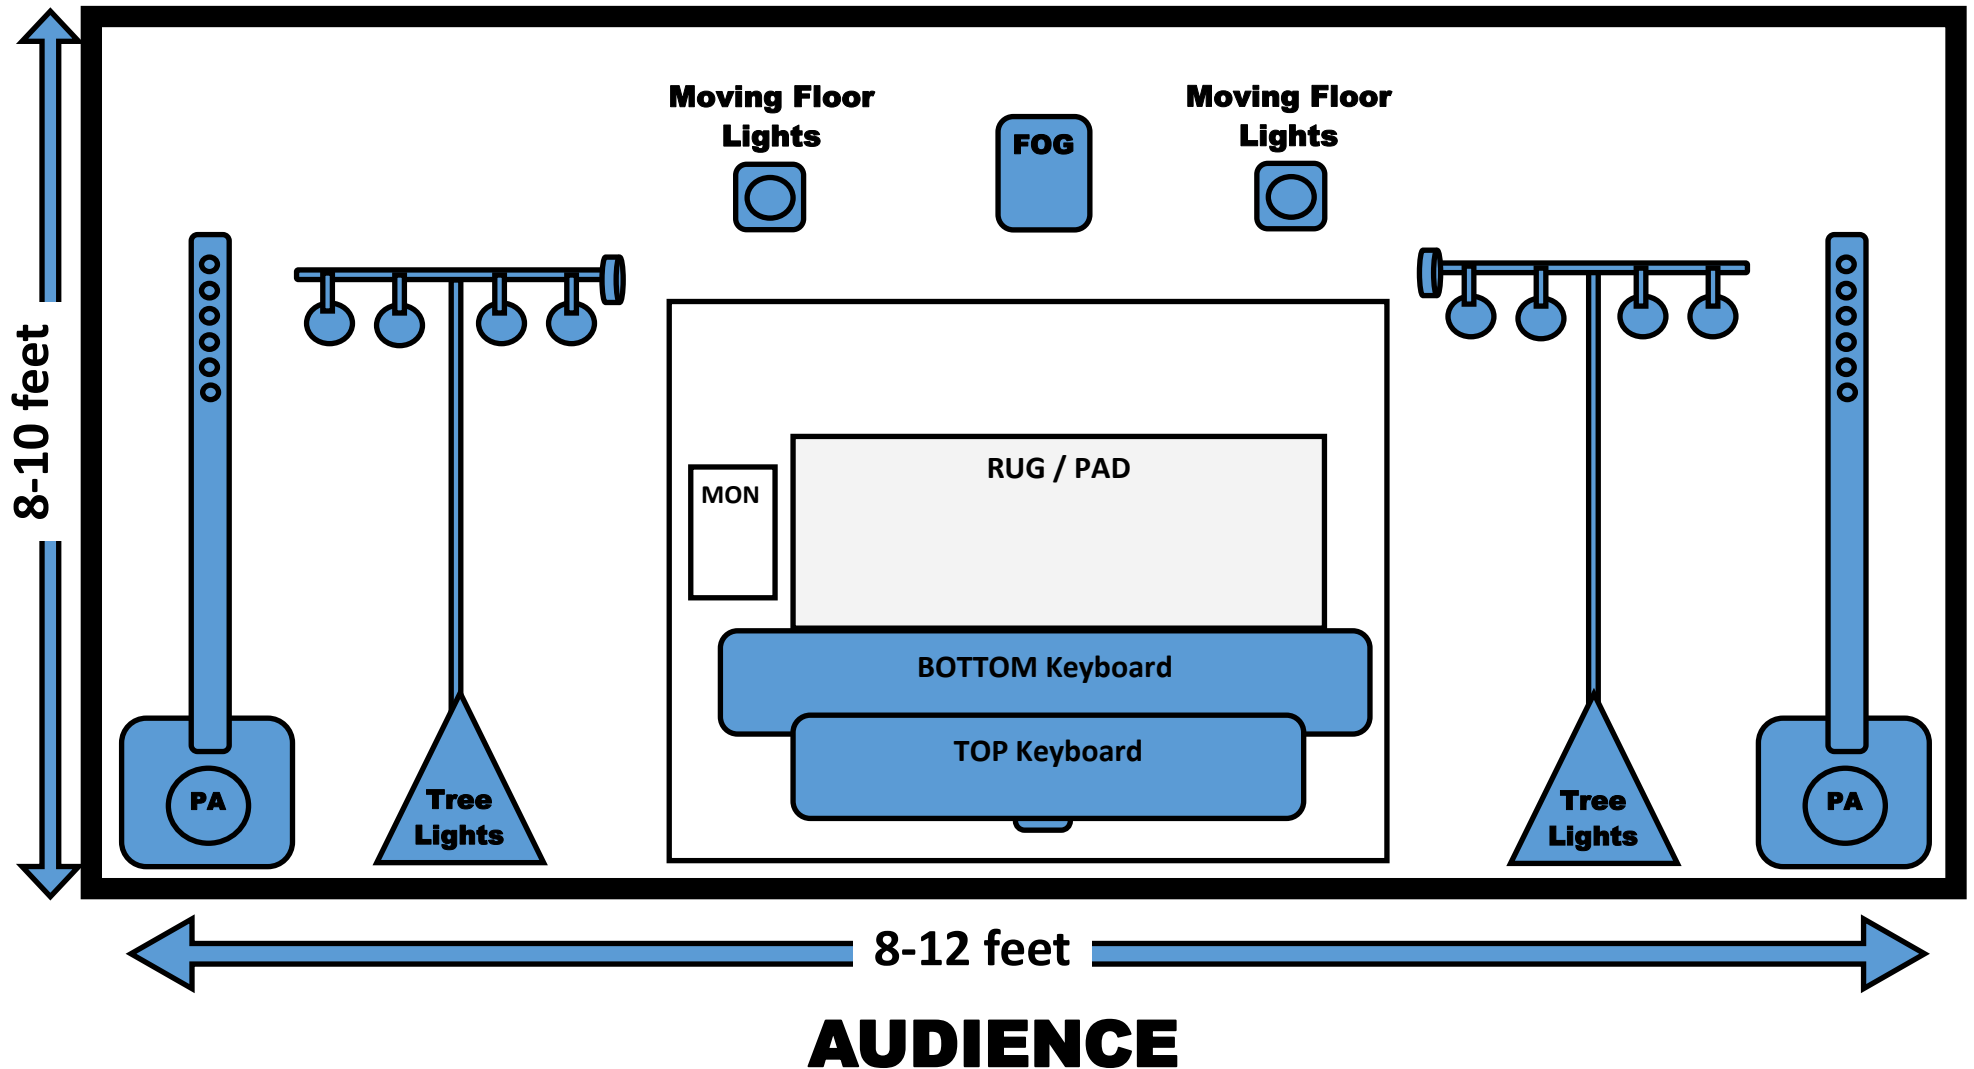

DR. P SHOW - STAGE PLOT

When Sound System is provided by venue:

- 1) Professional Series Powered Speakers: QSC, JBL, EV, Alto, et. al.
- 2) Minimum: 12" Woofer & 1" Horn on stands or pole top of subwoofer
- 3) Minimum: Powered 12" Subwoofer