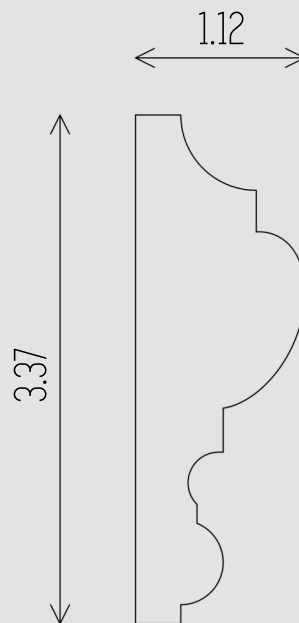

LACUNO ART™
LACUNO ART™

INTERIOR SERIES: BCP-02

DIMENSIONS All dimensions are in inches

Contact:
Phone: 905.553.6050
Email: info@lacunoart.com

2501 Rutherford Rd, 17B, Concord ON, L4K 2N6
www.lacunoart.com