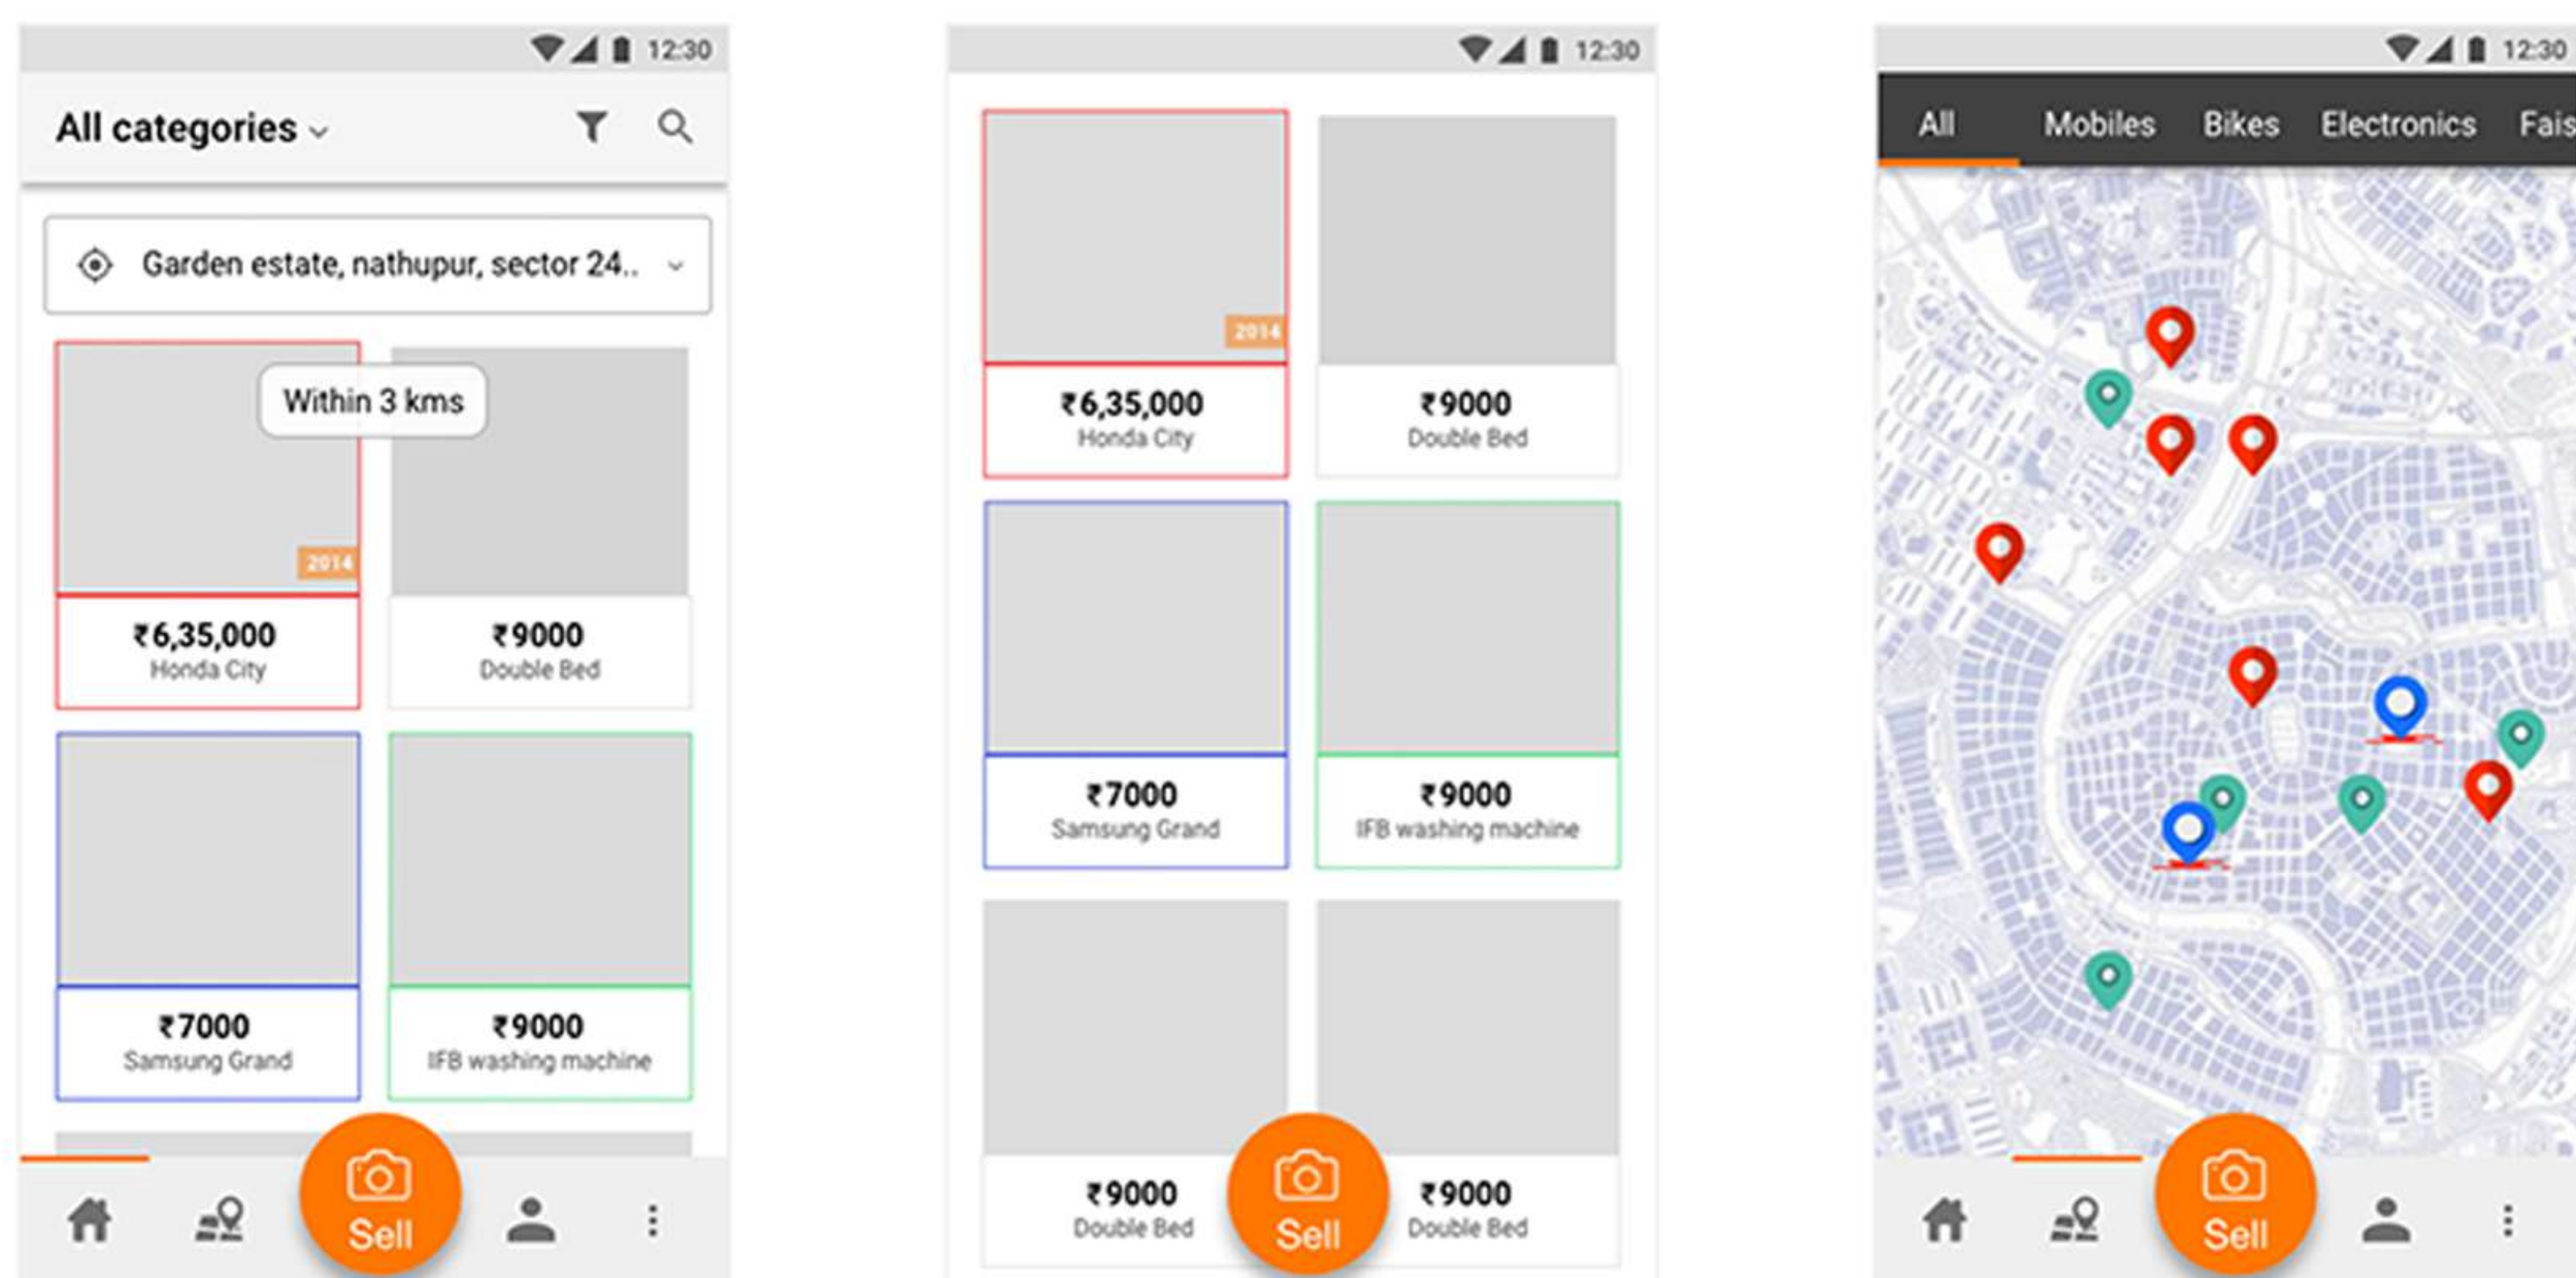

THE DOCUMENT OUTLINES THE KEY USER JOURNEYS BASED ON THE KEY PRINCIPLES THAT WE WISH TO DRIVE

these principles are

HYPER LOCAL

HYPER SIMPLE

SOLVE FOR TRUST

Option 1

MOCK-UP WIREFRAMES

ANIMATION AND TRANSITION REFERENCES

- <https://dribbble.com/shots/2436654-Screen-transitions>
- <https://dribbble.com/shots/2540562-Furniture-Shop-App>

DESIGN | VISUAL DESIGN HOMESCREEN

Option 2

MOCK-UP WIREFRAMES

DESIGN | VISUAL DESIGN HOMESCREEN