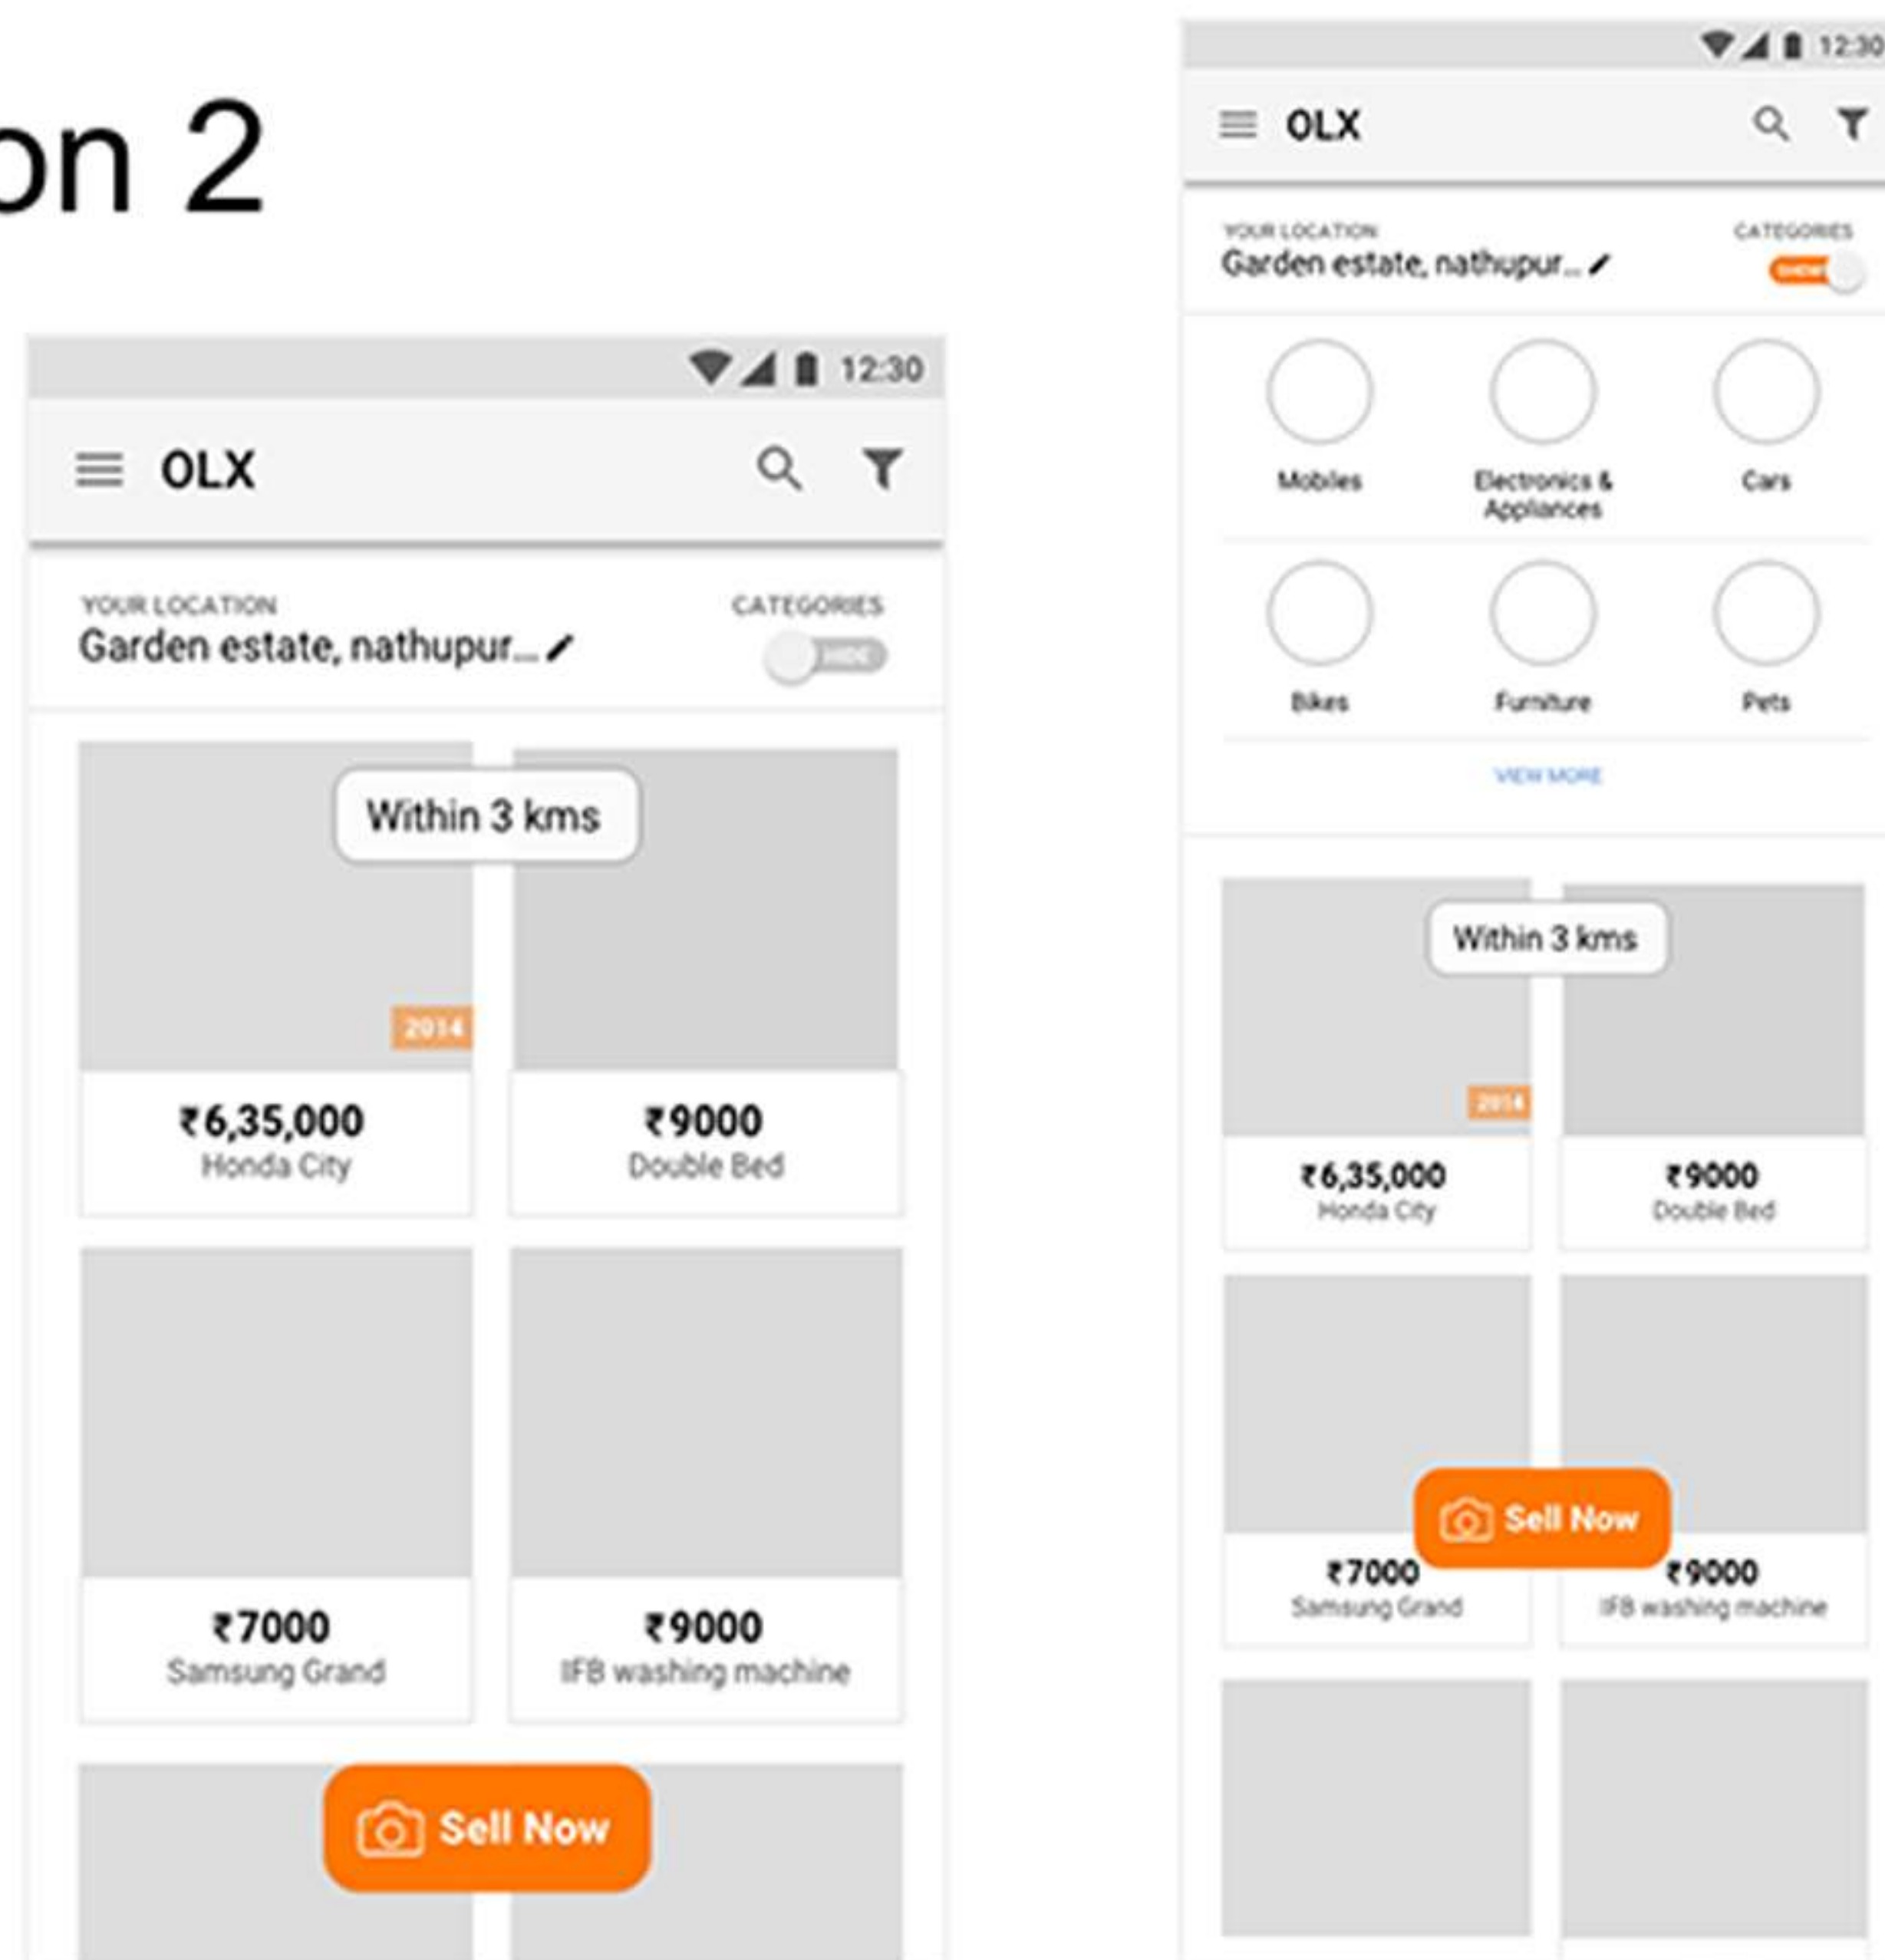

Option 2

MOCK-UP WIREFRAMES

DESIGN | VISUAL DESIGN HOMESCREEN

Option 2

NATASHA MALHOTRA
Gurgaon, Phase 3

Home Lorem

My profile Lorem

My Chats Lorem 2