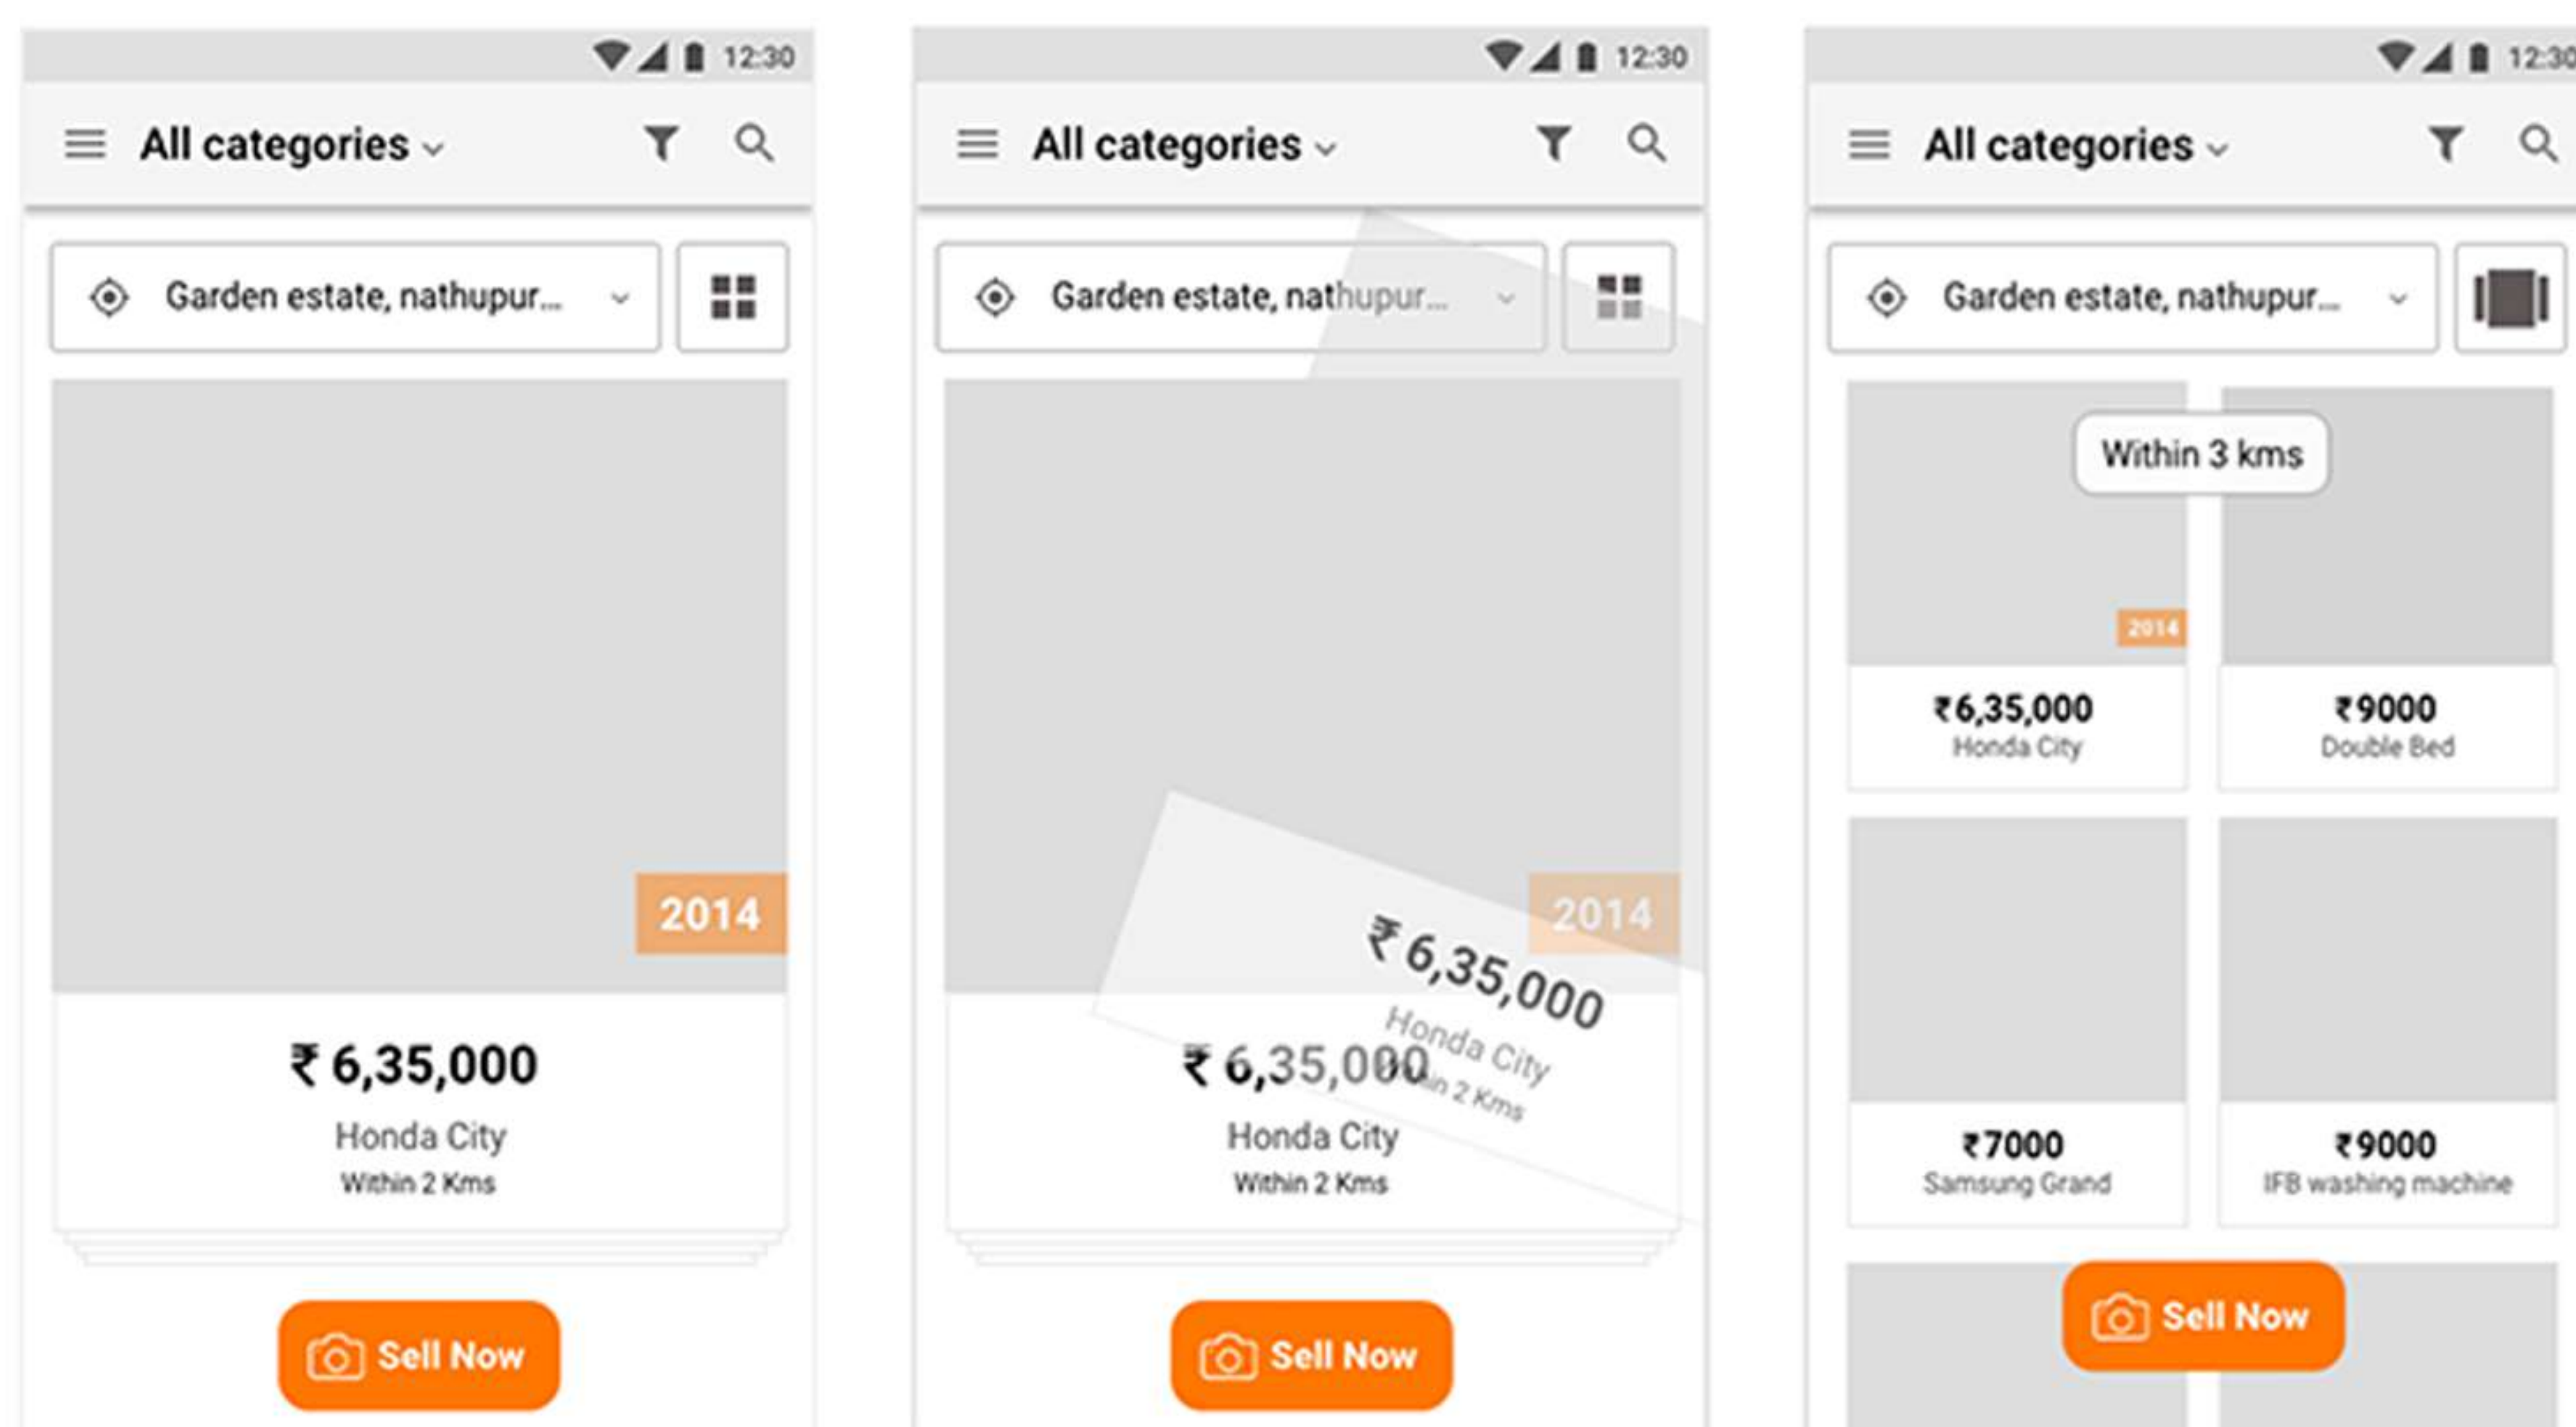

My Ads Lorem

Favourites Lorem

Sign out

MOCK-UP WIREFRAMES

DESIGN | VISUAL DESIGN HOMESCREEN

Option 3

MOCK-UP WIREFRAMES

ANIMATION AND TRANSITION REFERENCES