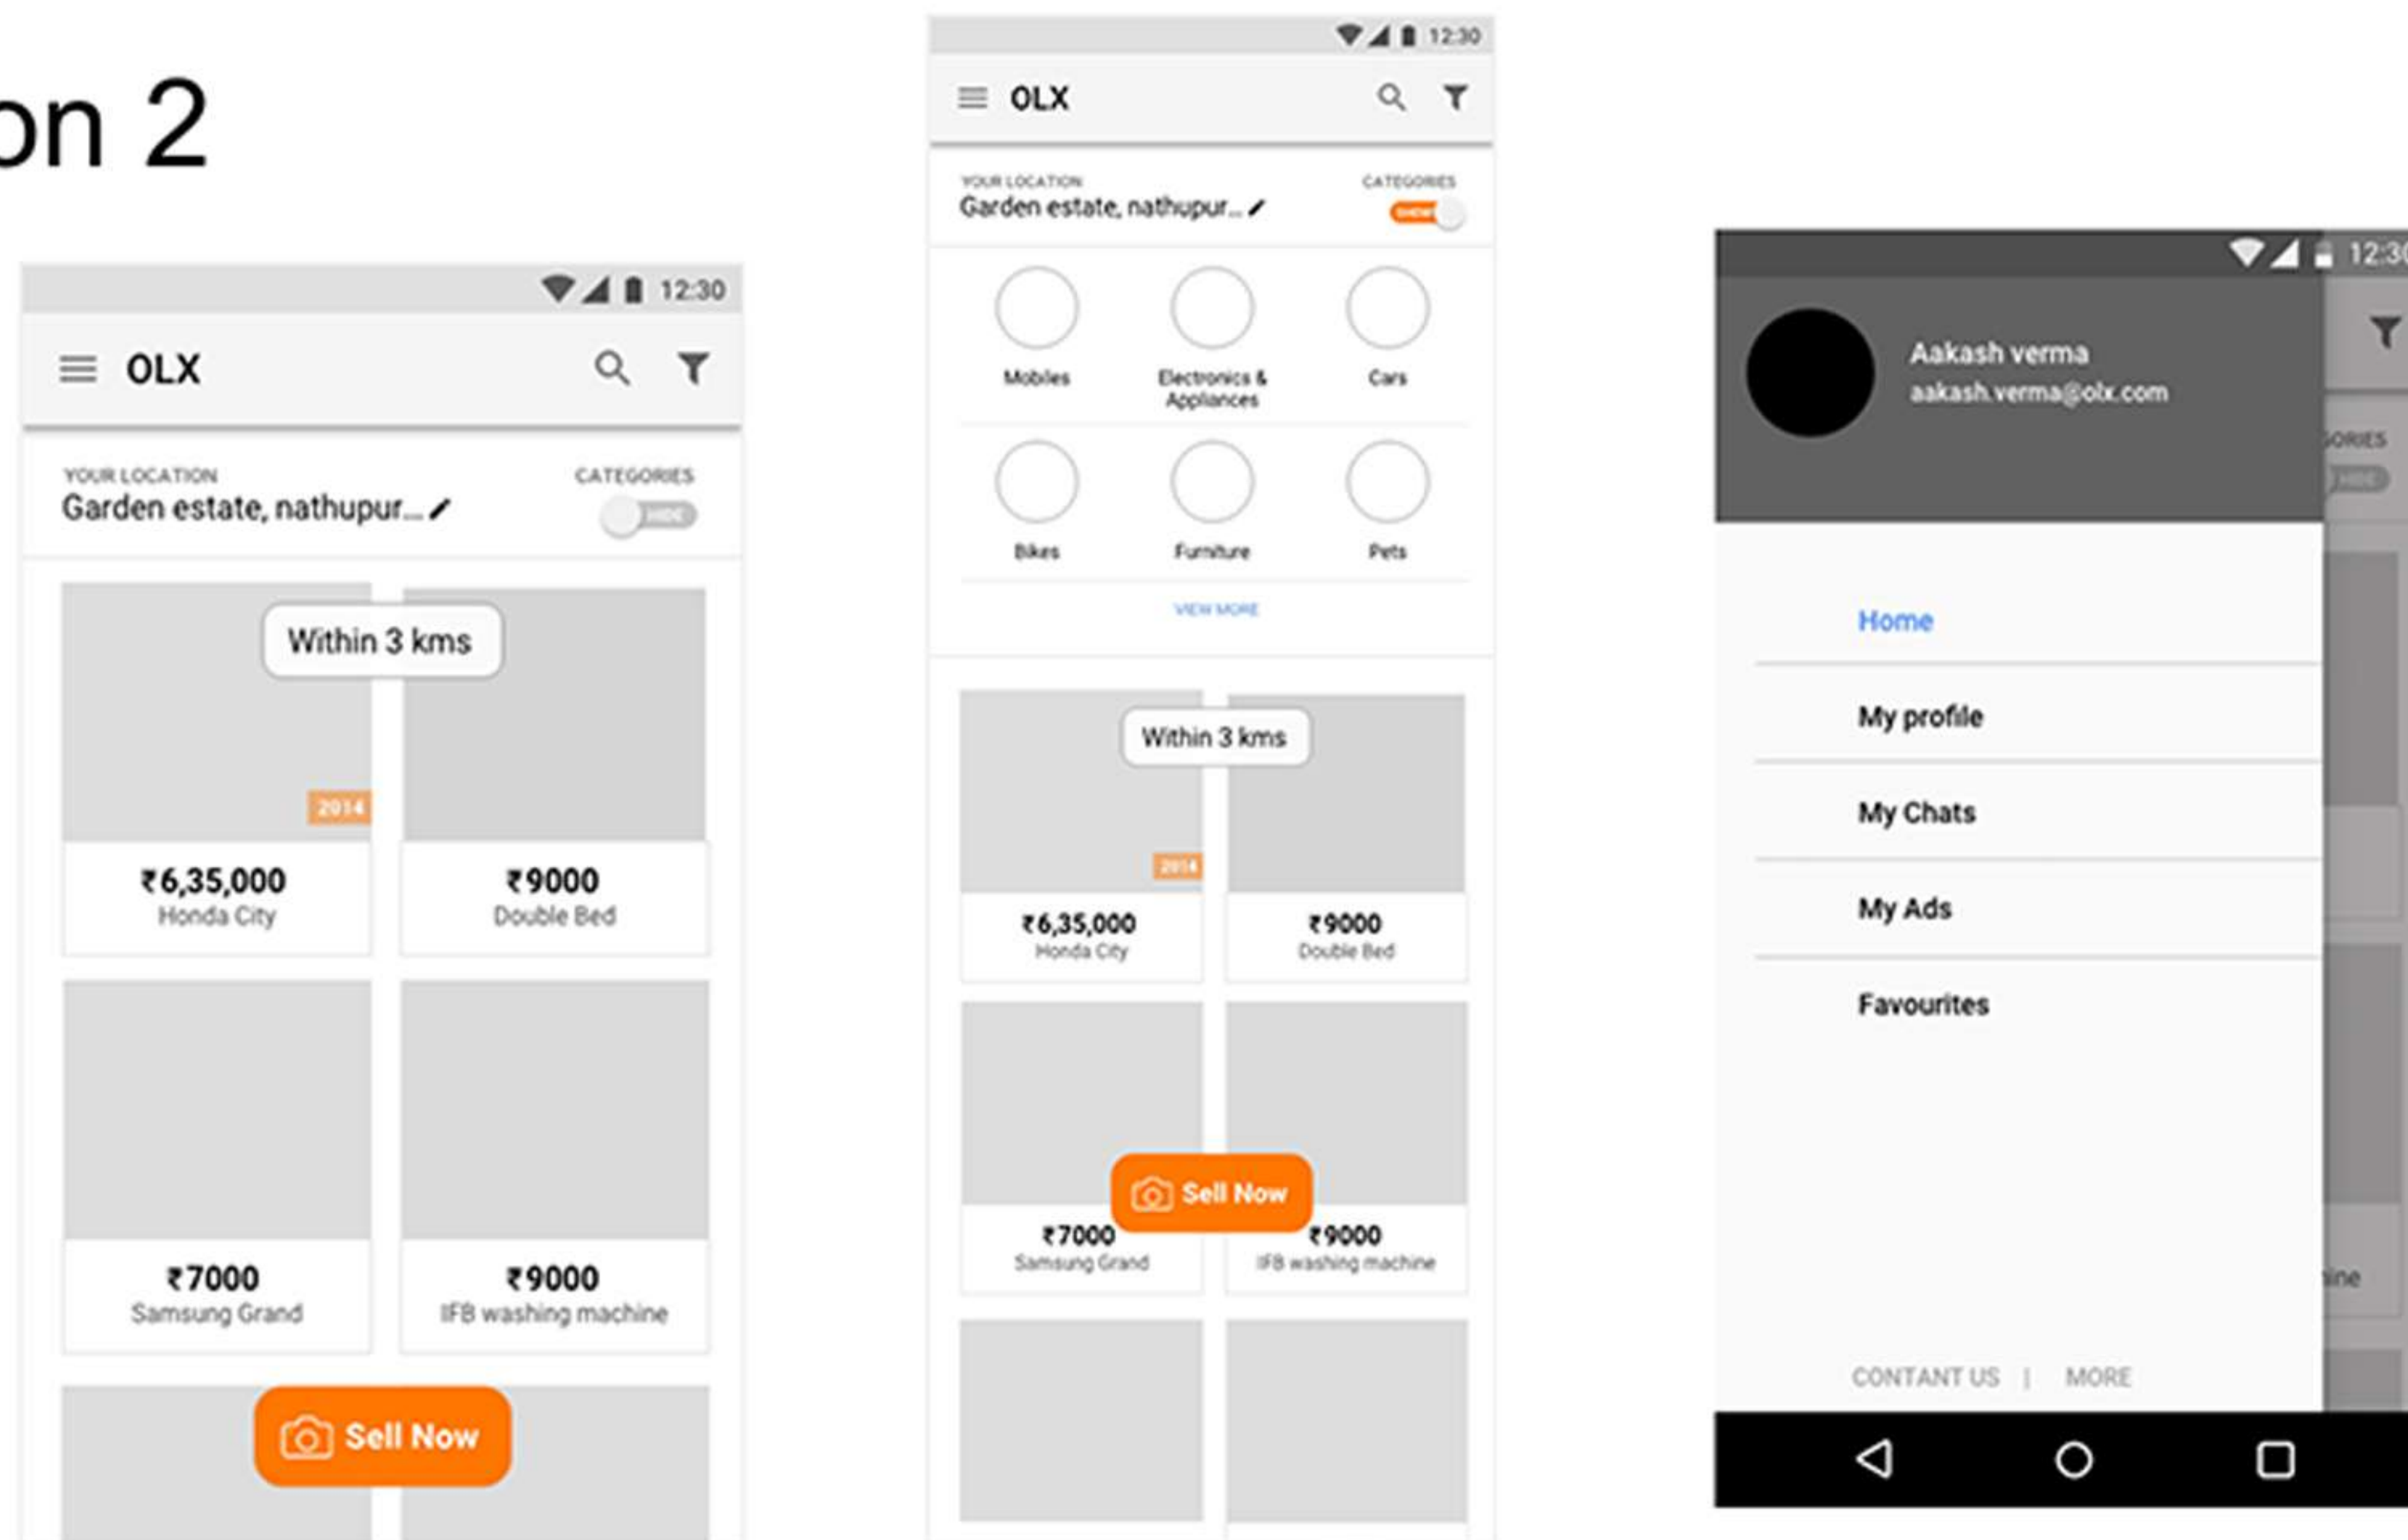

- <https://dribbble.com/shots/2436654-Screen-transitions>
- <https://dribbble.com/shots/2540562-Furniture-Shop-App>

DESIGN | VISUAL DESIGN HOMESCREEN

Option 2

MOCK-UP WIREFRAMES

DESIGN | VISUAL DESIGN HOMESCREEN