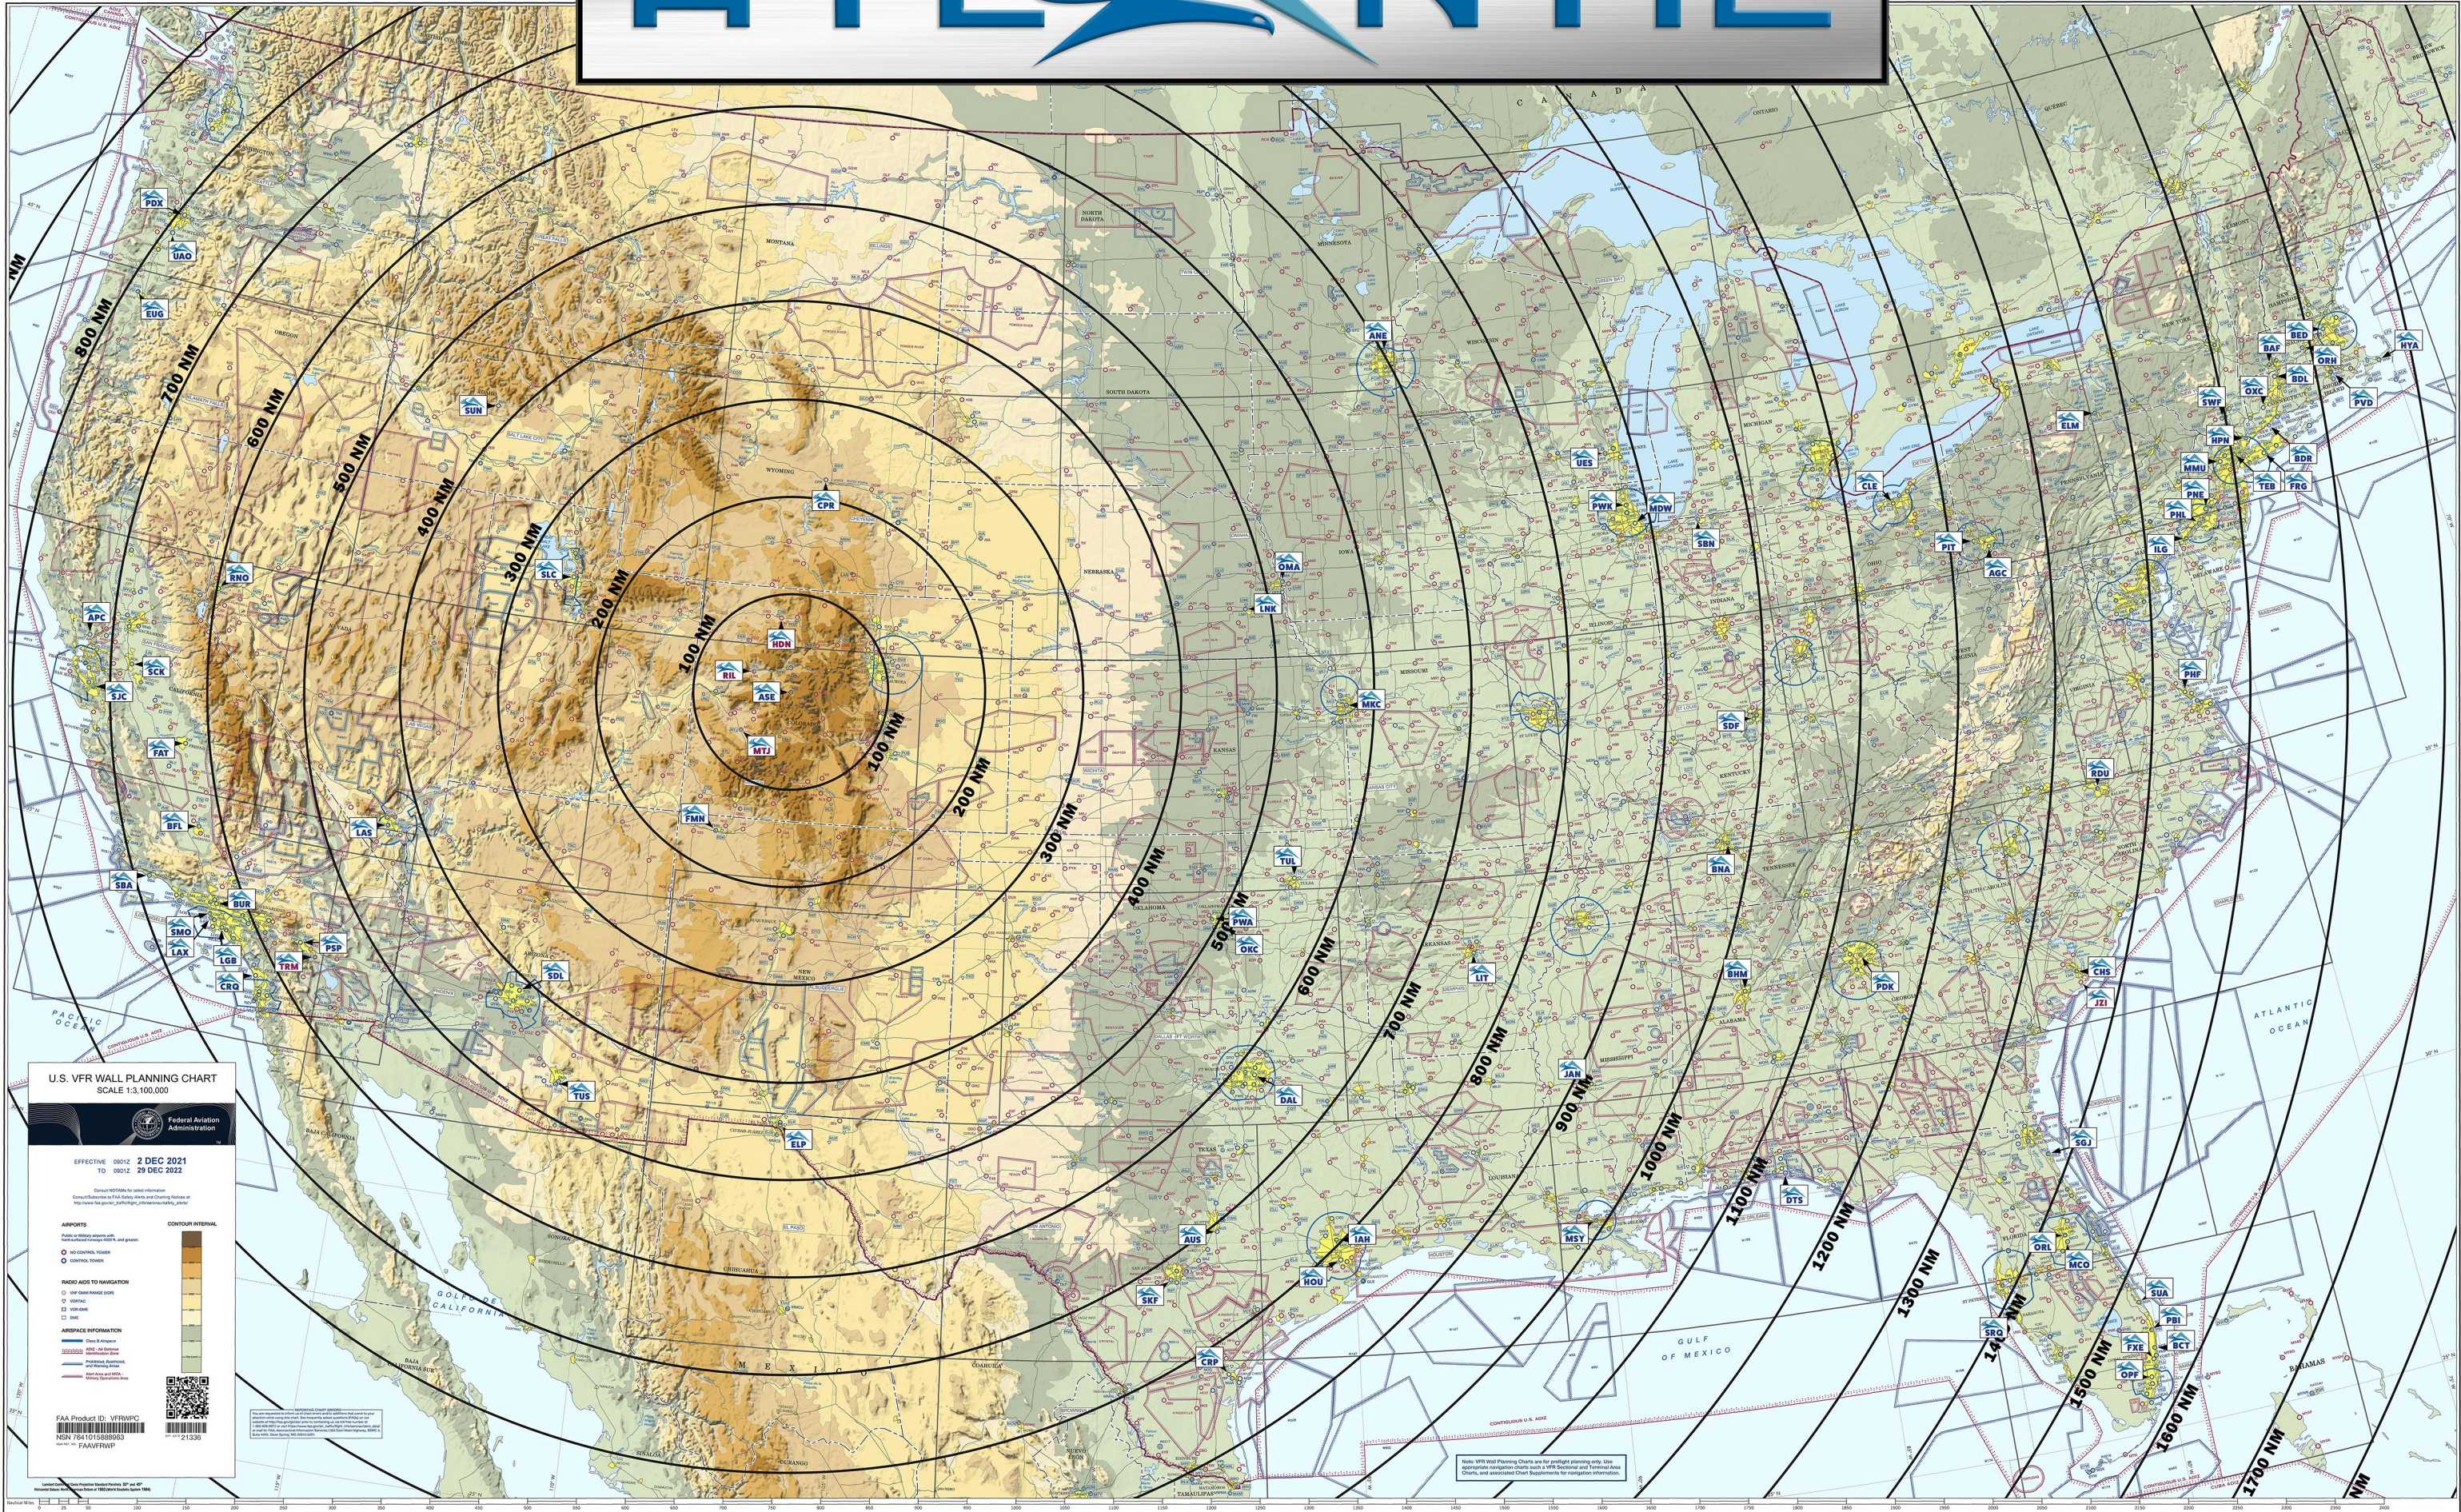

# ATLANTIC

**U.S. VFR WALL PLANNING CHART**  
SCALE 1:3,100,000

Federal Aviation Administration

EFFECTIVE 0912 2 DEC 2021  
TO 0912 29 DEC 2022

Consult NOTAMS for information.  
Consult Notices to Airmen, Aeronautical Information Publications, and Chart Supplements for information.

**AIRPORTS**

- Class of Airport
- Obstacle
- Obstacle
- Obstacle

**RADIO AID TO NAVIGATION**

- VOR/DME
- VORTAC
- ILS
- ILS

**AIRSPACE INFORMATION**

- Class of Airspace
- Class of Airspace
- Class of Airspace
- Class of Airspace

CONTOUR INTERVAL

FAA Product ID: VFRWPC  
NOM 764101000000  
FAVFRWPC